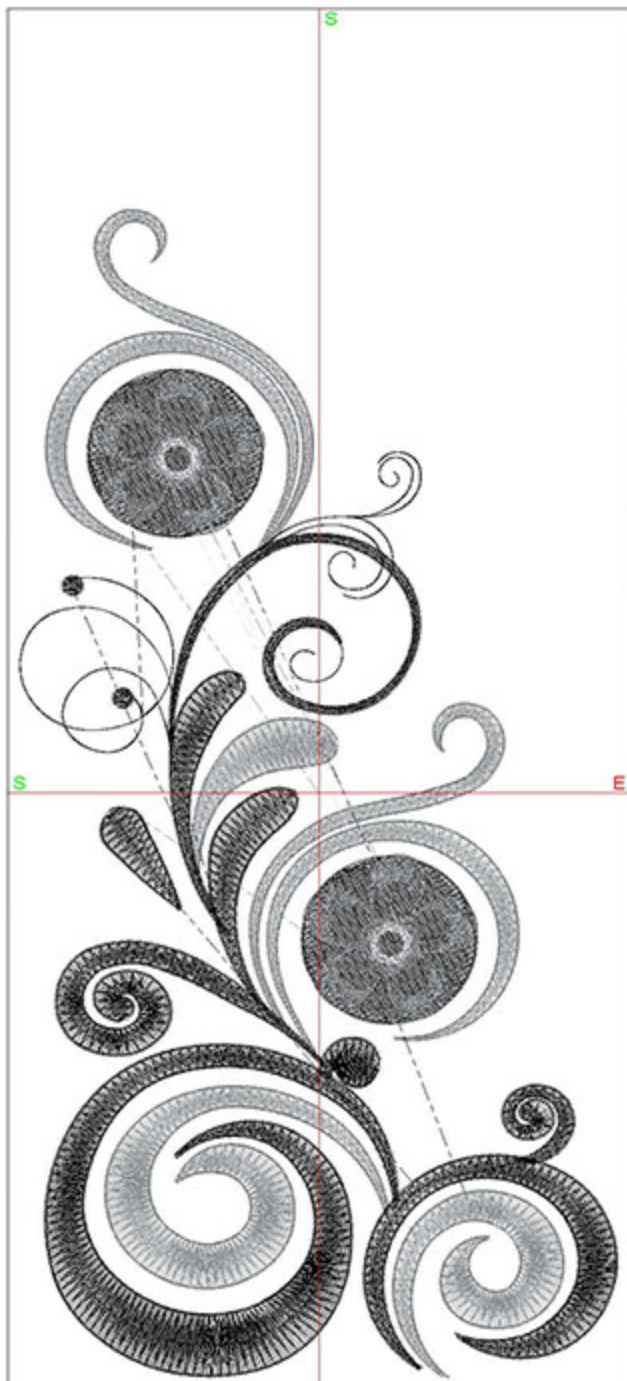

Design Worksheet

Zoom: 0.97

BERNINA Embroidery
Software DesignerPlus

Name: FIBMultiSwirls6x8.ART

Height: 200.0 mm
Width: 97.9 mm
Stitches: 16017
Colors: 3
Color changes: 3
Trims: 15
Machine format: Bernina
Hoop: BERNINA Large Oval Hoop, 255 x 145, #26 (template violet)
Hoop template: violet
Foot: #26
Total bobbin: 41.79m

Color Sequence:

#	Color	Code	Name	Chart
1.	2	1741	Gun Metal	Madeira Polyneon
2.	1	1800	Emerald Black	Madeira Polyneon
3.	2	1741	Gun Metal	Madeira Polyneon
4.	3	1801	Super White	Madeira Polyneon

Machine runtime:

Module	Runtime (hr:min:sec)
Large	0:25:44