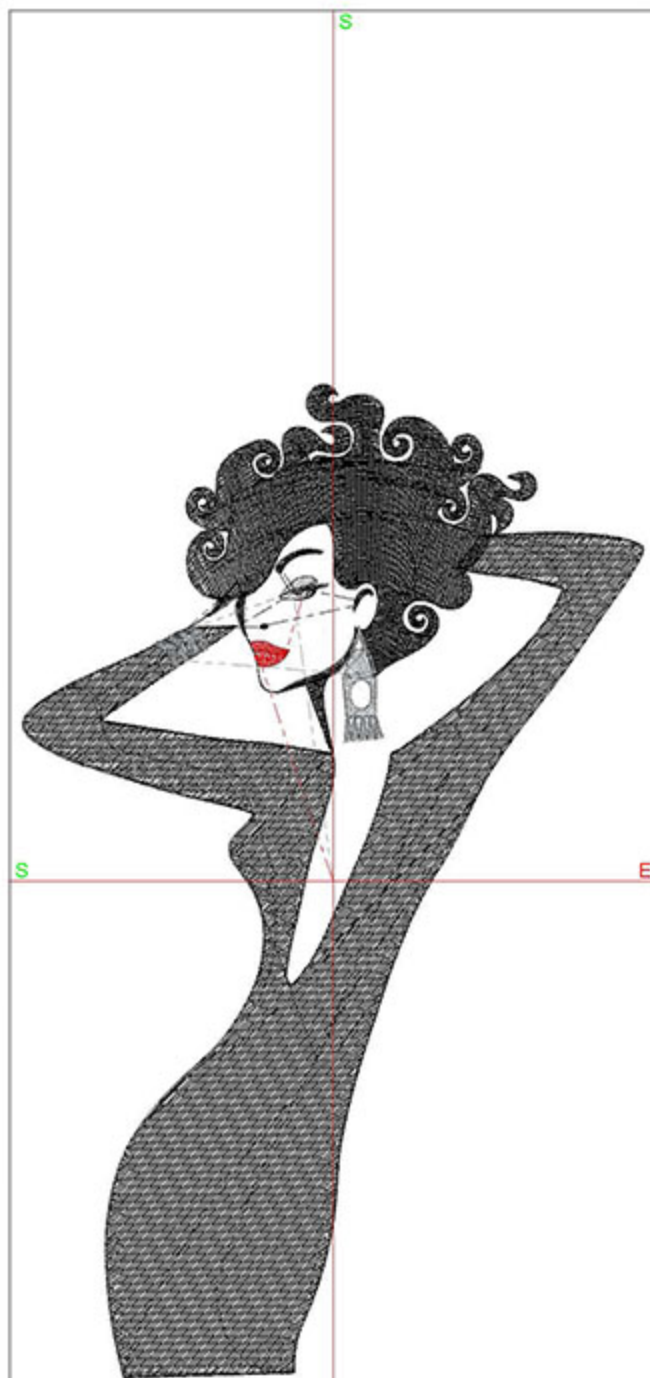

Color changes: 3

Trims: 10

Machine format: Bernina

Hoop: BERNINA Large Oval Hoop, 255 x 145, #26 (template violet)

Hoop template: violet

Foot: #26

Total bobbin: 33.98m

Color Sequence:

Height: 200.0 mm
 Width: 97.9 mm
 Stitches: 16017
 Colors: 3
 Color changes: 3
 Trims: 15
 Machine format: Bernina
 Hoop: BERNINA Large Oval Hoop, 255 x 145, #26 (template violet)
 Hoop template: violet
 Foot: #26
 Total bobbin: 41.79m

Machine runtime:

Module **Runtime (hr:min:sec)**

Large 0:28:46

Design Worksheet

Zoom: 0.74

BERNINA Embroidery
Software DesignerPlus

Name: FIBStyled6x8.ART

Height: 199.9 mm
 Width: 127.8 mm
 Stitches: 18040
 Colors: 4
 Color changes: 4
 Trims: 12
 Machine format: Bernina
 Hoop: BERNINA Large Oval Hoop, 255 x 145, #26 (template violet)
 Hoop template: violet
 Foot: #26
 Total bobbin: 39.08m