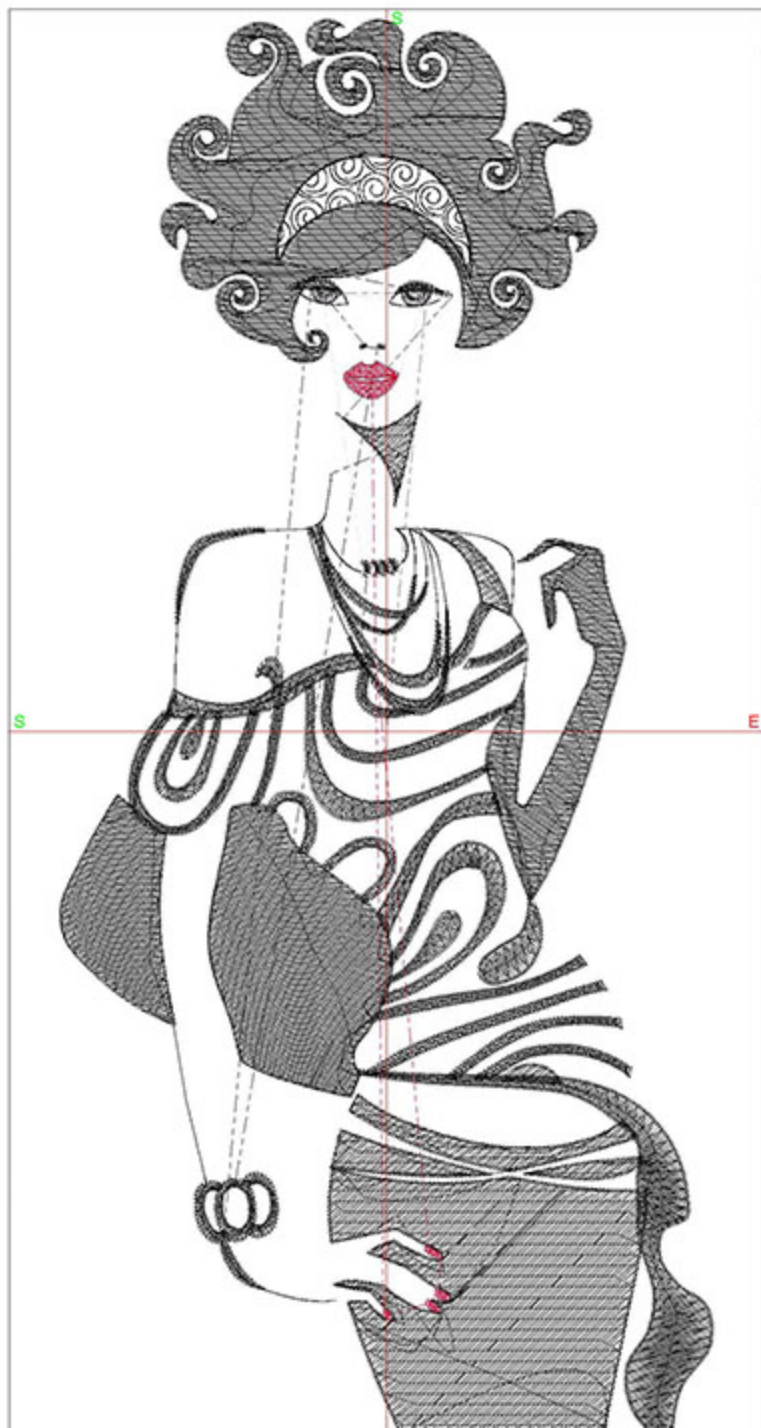

Name: FIBSwirlShirt6x8.ART

Height: 199.7 mm
Width: 91.8 mm
Stitches: 20112
Colors: 4
Color changes: 3
Trims: 20
Machine format: Bernina
Hoop: BERNINA E16 9cm - 3.51in Round
Total bobbin: 34.10m

Color Sequence:

#	Color	Code	Name	Chart
1.	4	1740	Weimaraner	Madeira Polyneon
2.	1	1800	Emerald Black	Madeira Polyneon
3.	2	1838	Brick Red	Madeira Polyneon
4.	3	1801	Super White	Madeira Polyneon

Machine runtime:

Module	Runtime (hr:min:sec)
Large	0:29:16