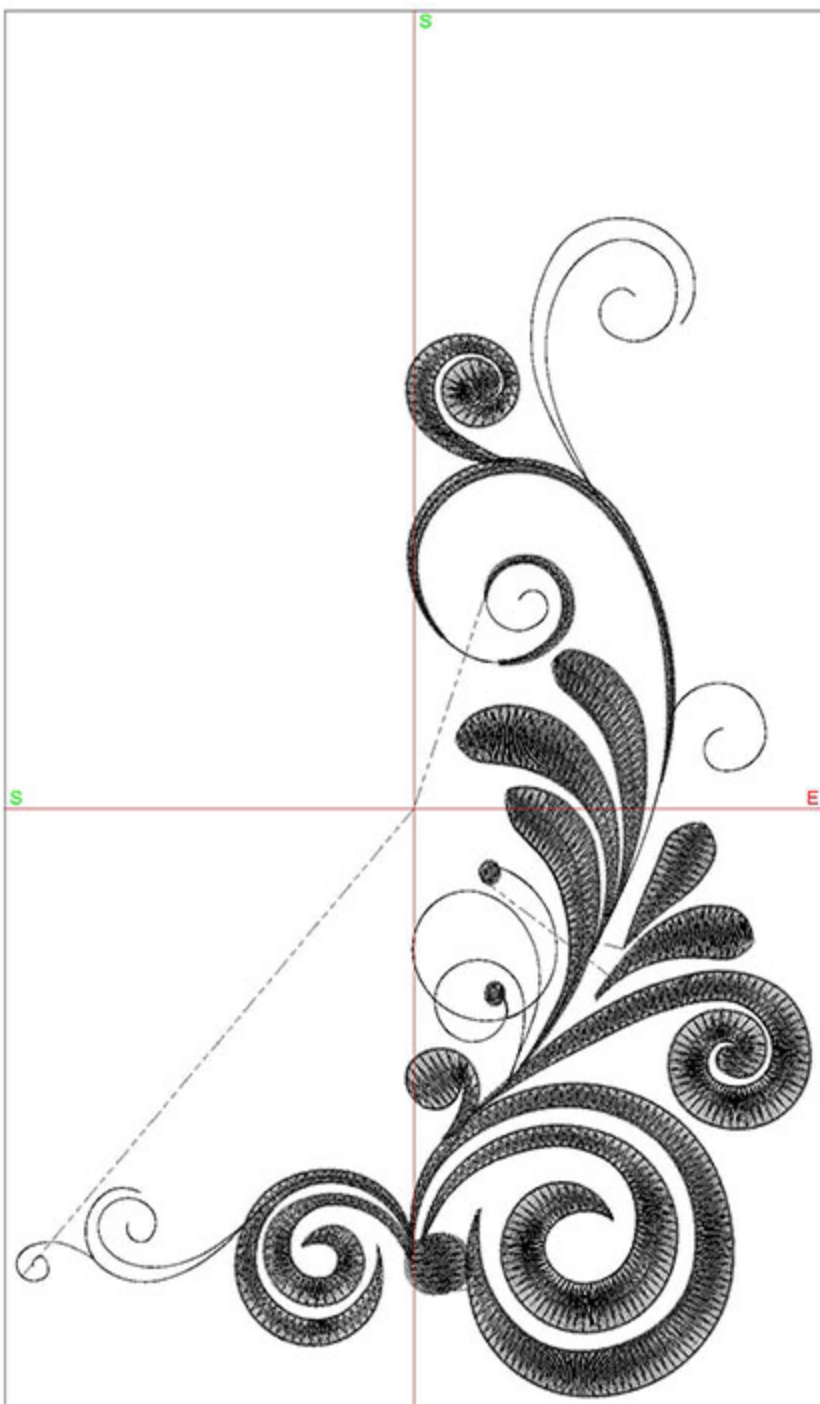

Design Worksheet

Zoom: 0.96

BERNINA Embroidery
Software DesignerPlus

Name: FIBSwirlCorner6x8.ART

Height: 199.9 mm

Width: 137.1 mm

Stitches: 9862

Colors: 1

Color changes: 0

Trims: 5

Machine format: Bernina

Hoop: BERNINA E16 9cm - 3.51in Round

Total bobbin: 29.32m

Color Sequence:

#	Color	Code	Name	Chart
1.	1	1800	Emerald Black	Madeira Polyneon

Machine runtime:

Module	Runtime (hr:min:sec)
Large	0:15:37