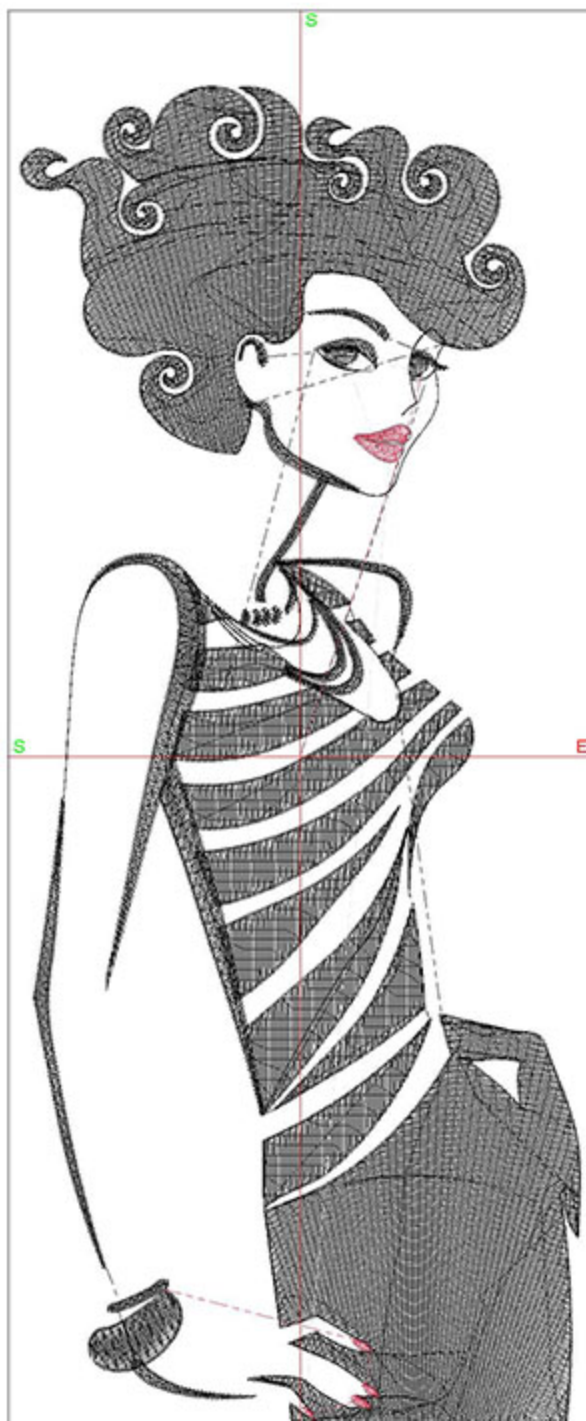

Name: FIBStripes6x8.ART

Height: 199.9 mm

Width: 81.2 mm

Stitches: 19800

Colors: 3

Color changes: 3

Trims: 17

Machine format: Bernina

Hoop: BERNINA Large Oval Hoop, 255 x 145, #26 (template violet)

Hoop template: violet

Foot: #26

Total bobbin: 33.65m

Color Sequence:

#	Color	Code	Name	Chart
1	Black	1800	Emerald Black	Madeira Polyneon
2	Red	1707	Honeysuckle	Madeira Polyneon
3	White	1801	Super White	Madeira Polyneon
4	Red	1707	Honeysuckle	Madeira Polyneon

Machine runtime:

Module   **Runtime (hr:min:sec)**

Large   0:28:46