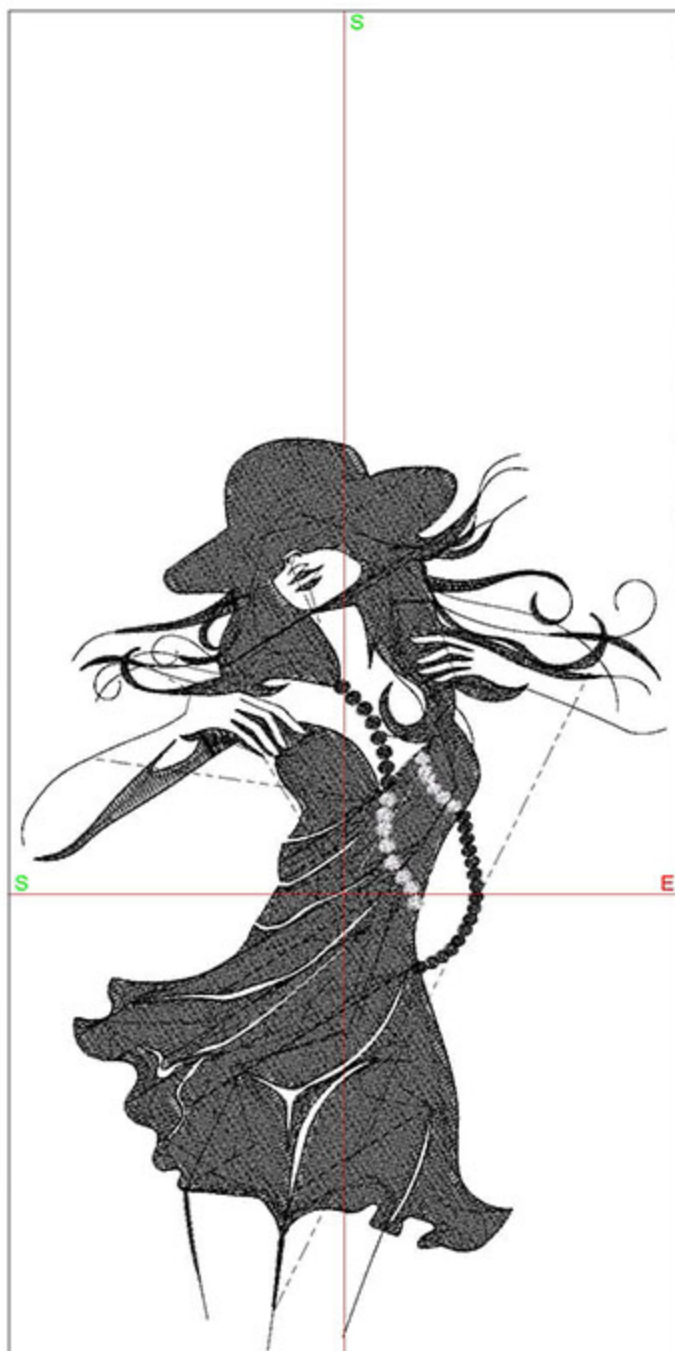

Design Worksheet

Zoom: 0.67

BERNINA Embroidery
Software DesignerPlus

Name: FIBPearlNecklace6x8.ART

Height: 199.9 mm

Width: 141.1 mm

Stitches: 22793

Colors: 2

Color changes: 1

Trims: 30

Machine format: Bernina

Hoop: BERNINA Large Oval Hoop, 255 x 145, #26 (template violet)

Hoop template: violet

Foot: #26

Total bobbin: 46.37m

Color Sequence:

#	Color	Code	Name	Chart
1.	1	1800	Emerald Black	Madeira Polyneon
2.	2	1801	Super White	Madeira Polyneon

Machine runtime:

Module	Runtime (hr:min:sec)
Large	0:34:58