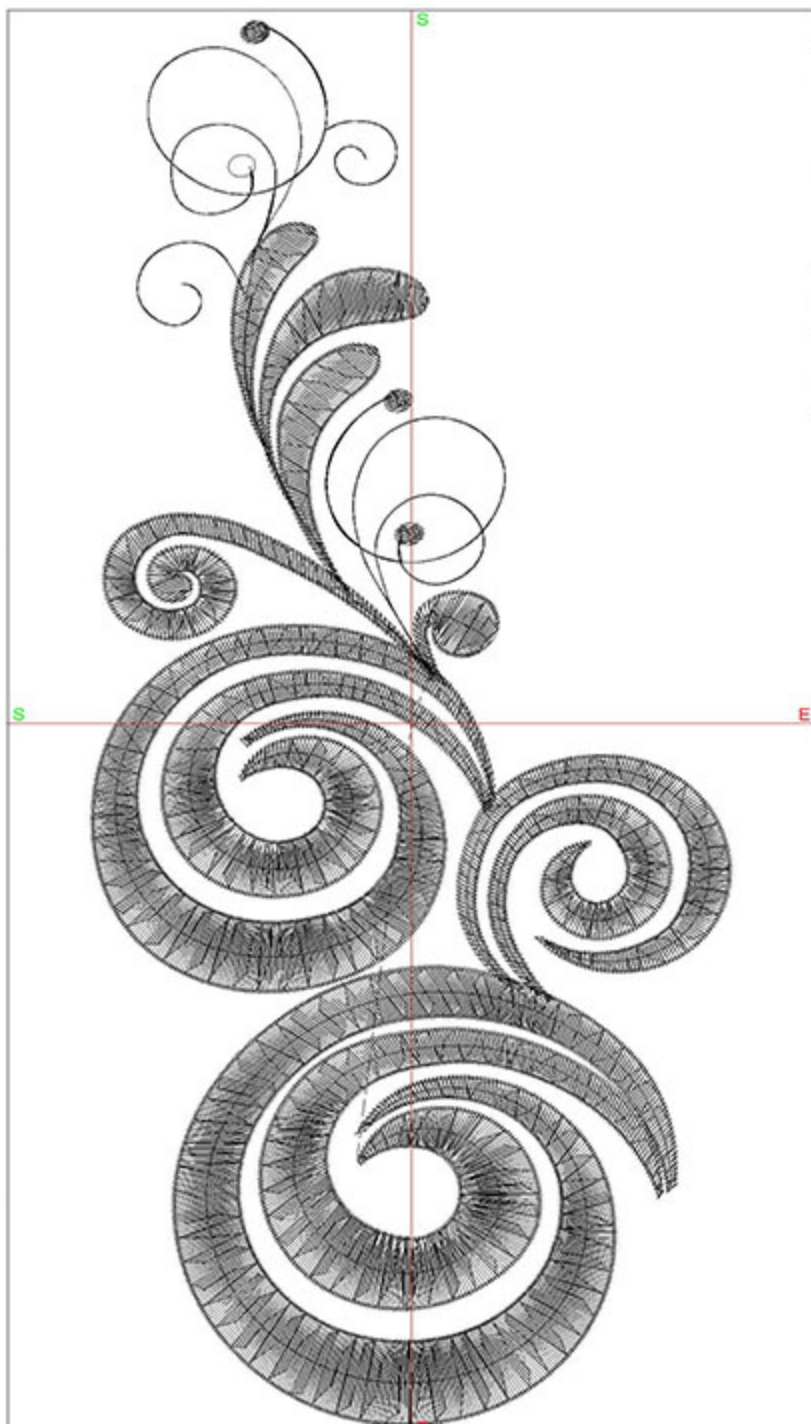

Module	Runtime (hr:min:sec)
Large	0:24:14

Design Worksheet

Zoom: 0.85

BERNINA Embroidery
Software DesignerPlus

Name: FIBStyled5x7.ART

Height: 174.9 mm
 Width: 111.8 mm
 Stitches: 14605
 Colors: 4
 Color changes: 4
 Trims: 12
 Machine format: Bernina
 Hoop: BERNINA Large Oval Hoop, 255 x 145, #26 (template violet)
 Hoop template: violet
 Foot: #26
 Total bobbin: 30.39m

Height: 175.0 mm

Width: 119.9 mm

Stitches: 8128

Colors: 1

Color changes: 0

Trims: 5

Machine format: Bernina

Hoop: BERNINA E16 9cm - 3.51in Round

Total bobbin: 22.66m

Color Sequence:

#	Color	Code	Name	Chart
1.	1	1800	Emerald Black	Madeira Polyneon

Machine runtime:

Module	Runtime (hr:min:sec)
Large	0:12:43

Design Worksheet

Zoom: 1.46

BERNINA Embroidery
Software DesignerPlus

Name: FIBSwirls5x7.ART	
Height:	175.0 mm
Width:	73.7 mm
Stitches:	9301
Colors:	1
Color changes:	0
Trims:	3
Machine format:	Bernina
Hoop:	BERNINA E16 9cm - 3.51in Round
Total bobbin:	26.04m
Color Sequence:	
#	Color Code Name Chart
1.	10 1800 Emerald Black Madeira Polyneon
Machine runtime:	
<u>Module</u>	<u>Runtime (hr:min:sec)</u>
Large	0:13:50