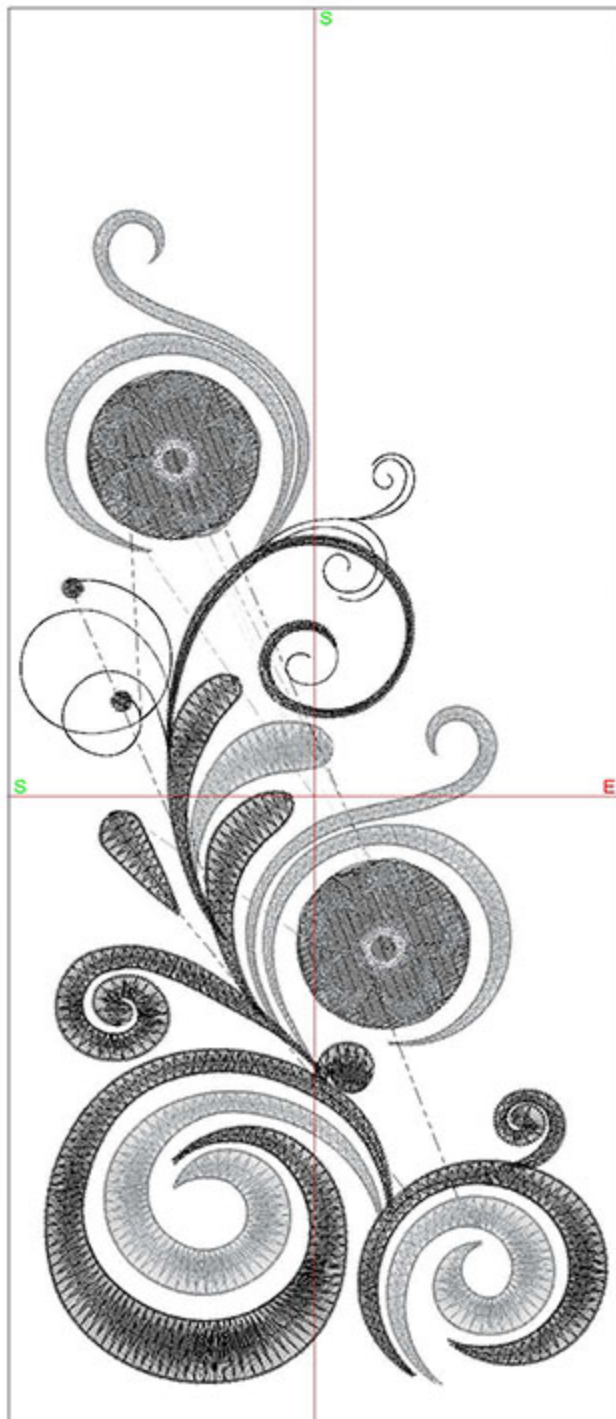

Module	Runtime (hr:min:sec)
Large	0:18:38

Design Worksheet

Zoom: 1.40

BERNINA Embroidery
Software DesignerPlus

Name: FIBCurIs5x7.ART

Height: 175.0 mm
 Width: 67.9 mm
 Stitches: 14038
 Colors: 5
 Color changes: 5
 Trims: 17
 Machine format: Bernina
 Hoop: BERNINA Large Oval Hoop, 255 x 145, #26 (template violet)
 Hoop template: violet
 Foot: #26
 Total bobbin: 24.08m

Machine runtime:

Module	Runtime (hr:min:sec)
Large	0:21:58

Design Worksheet

Zoom: 0.75

BERNINA Embroidery
Software DesignerPlus

	Name: FIBFloralBunch5x7.ART										
	Height: 137.5 mm Width: 127.2 mm Stitches: 16104 Colors: 1 Color changes: 0 Trims: 8 Machine format: Bernina Hoop: BERNINA Large Oval Hoop, 255 x 145, #26 (template violet) Hoop template: violet Foot: #26 Total bobbin: 43.72m										
	Color Sequence: <table border="1"><thead><tr><th>#</th><th>Color</th><th>Code</th><th>Name</th><th>Chart</th></tr></thead><tbody><tr><td>1.</td><td>1</td><td>1800</td><td>Emerald Black</td><td>Madeira Polyneon</td></tr></tbody></table>	#	Color	Code	Name	Chart	1.	1	1800	Emerald Black	Madeira Polyneon
#	Color	Code	Name	Chart							
1.	1	1800	Emerald Black	Madeira Polyneon							
	Machine runtime: <table border="1"><thead><tr><th>Module</th><th>Runtime (hr:min:sec)</th></tr></thead><tbody><tr><td>Large</td><td>0:24:26</td></tr></tbody></table>	Module	Runtime (hr:min:sec)	Large	0:24:26						
Module	Runtime (hr:min:sec)										
Large	0:24:26										

Design Worksheet

Zoom: 1.11

BERNINA Embroidery
Software DesignerPlus

Name: FIBMultiSwirls5x7.ART

Height: 175.0 mm
 Width: 85.7 mm
 Stitches: 13502
 Colors: 3
 Color changes: 3
 Trims: 14
 Machine format: Bernina
 Hoop: BERNINA Large Oval Hoop, 255 x 145, #26 (template violet)
 Hoop template: violet
 Foot: #26
 Total bobbin: 32.37m