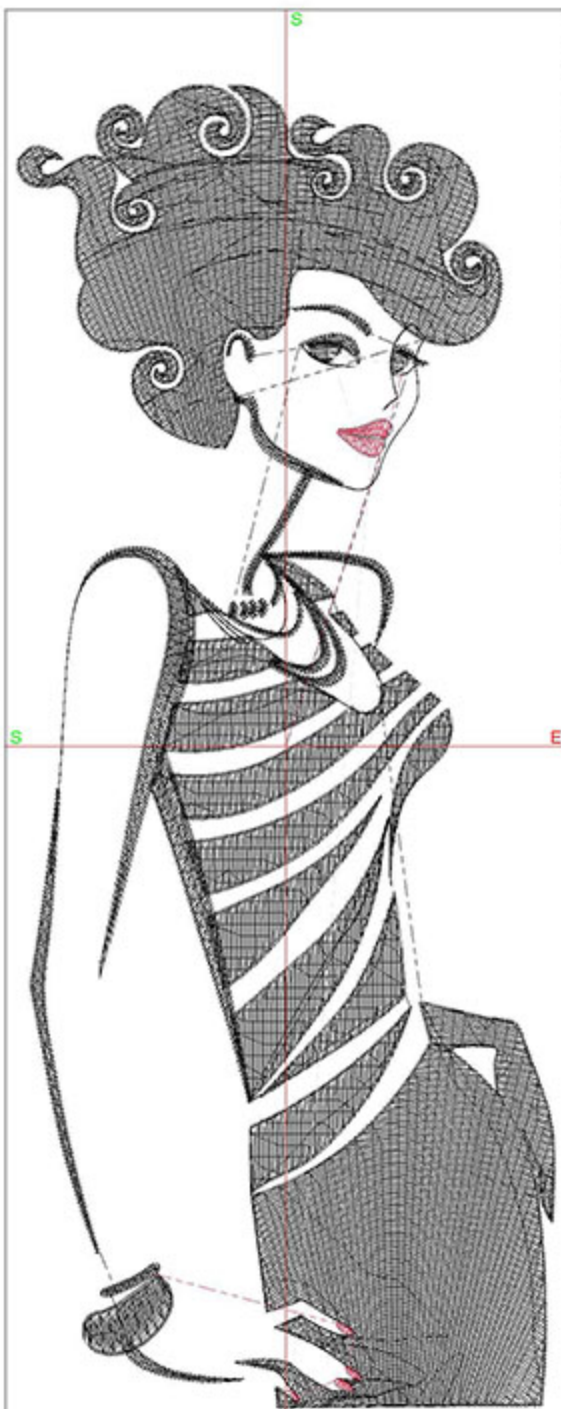

Machine runtime:

Module	Runtime (hr:min:sec)
Large	0:23:50

Design Worksheet

Zoom: 1.34

BERNINA Embroidery
Software DesignerPlus

Name: FIBStripes5x7.ART

Height: 174.9 mm
 Width: 71.0 mm
 Stitches: 16361
 Colors: 3
 Color changes: 3
 Trims: 17
 Machine format: Bernina
 Hoop: BERNINA Large Oval Hoop, 255 x 145, #26 (template violet)
 Hoop template: violet
 Foot: #26
 Total bobbin: 26.44m