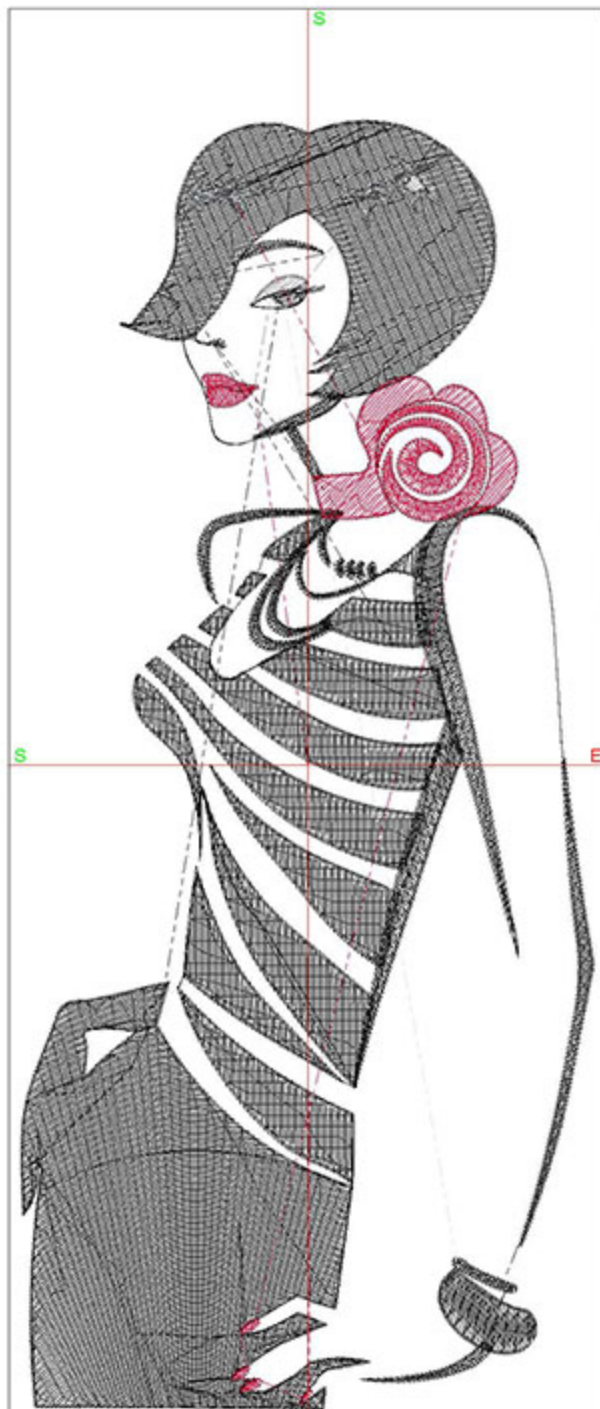

BERNINA Embroidery
Software DesignerPlus

Name: FIBRose5x7.ART

Height: 174.9 mm
 Width: 74.9 mm
 Stitches: 15458
 Colors: 4
 Color changes: 5
 Trims: 18
 Machine format: Bernina
 Hoop: BERNINA Large Oval Hoop, 255 x 145, #26 (template violet)
 Hoop template: violet
 Foot: #26
 Total bobbin: 26.98m