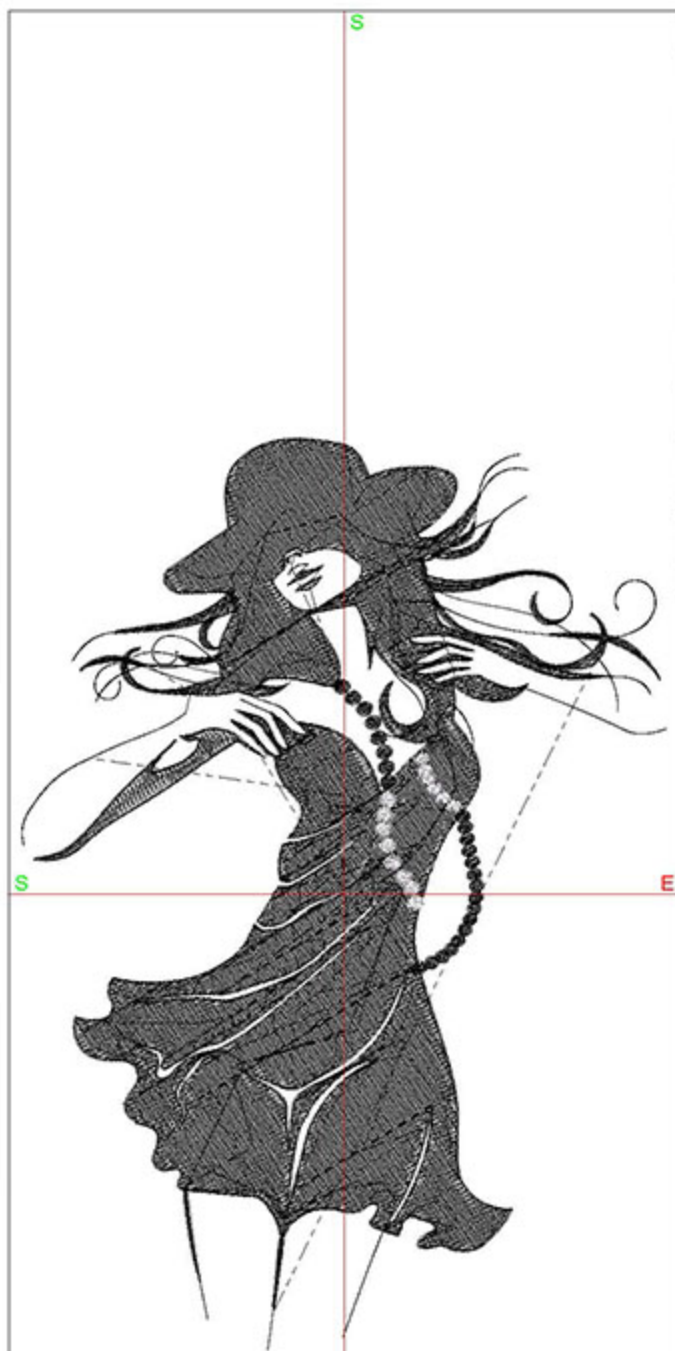

Design Worksheet

Zoom: 1.11

BERNINA Embroidery
Software DesignerPlus

Name: FIBMultiSwirls5x7.ART

Height: 175.0 mm
 Width: 85.7 mm
 Stitches: 13502
 Colors: 3
 Color changes: 3
 Trims: 14
 Machine format: Bernina
 Hoop: BERNINA Large Oval Hoop, 255 x 145, #26 (template violet)
 Hoop template: violet
 Foot: #26
 Total bobbin: 32.37m

Module	Runtime (hr:min:sec)
Large	0:21:28

Design Worksheet

Zoom: 0.77

BERNINA Embroidery
Software DesignerPlus

Name: FIBPearlNecklace5x7.ART

Height: 174.9 mm
 Width: 123.5 mm
 Stitches: 18745
 Colors: 2
 Color changes: 1
 Trims: 26
 Machine format: Bernina
 Hoop: BERNINA Large Oval Hoop, 255 x 145, #26 (template violet)
 Hoop template: violet
 Foot: #26
 Total bobbin: 36.38m