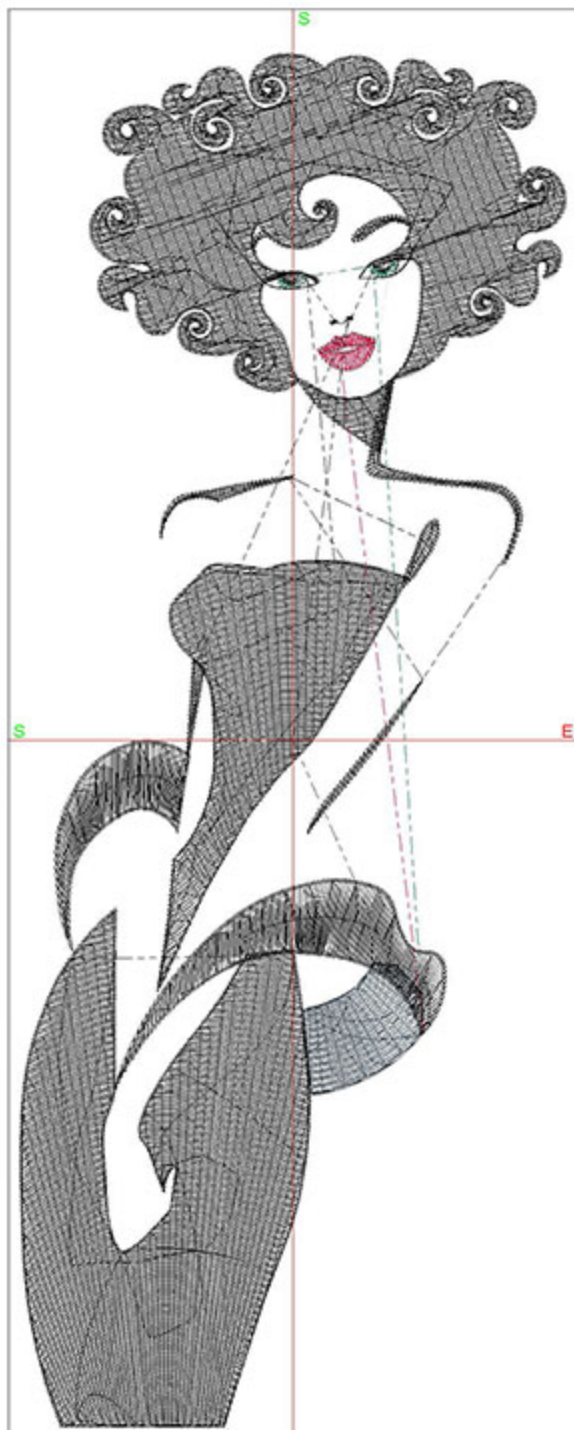

Design Worksheet

Zoom: 1.17

BERNINA Embroidery
Software DesignerPlus

Name: FIBBlackTie5x7.ART

Height: 175.0 mm
 Width: 80.8 mm
 Stitches: 12547
 Colors: 4
 Color changes: 3
 Trims: 10
 Machine format: Bernina
 Hoop: BERNINA Large Oval Hoop, 255 x 145, #26 (template violet)
 Hoop template: violet
 Foot: #26
 Total bobbin: 26.47m

Module	Runtime (hr:min:sec)
Large	0:18:38

Design Worksheet

Zoom: 1.40

BERNINA Embroidery
Software DesignerPlus

Name: FIBCurIs5x7.ART

Height: 175.0 mm
 Width: 67.9 mm
 Stitches: 14038
 Colors: 5
 Color changes: 5
 Trims: 17
 Machine format: Bernina
 Hoop: BERNINA Large Oval Hoop, 255 x 145, #26 (template violet)
 Hoop template: violet
 Foot: #26
 Total bobbin: 24.08m