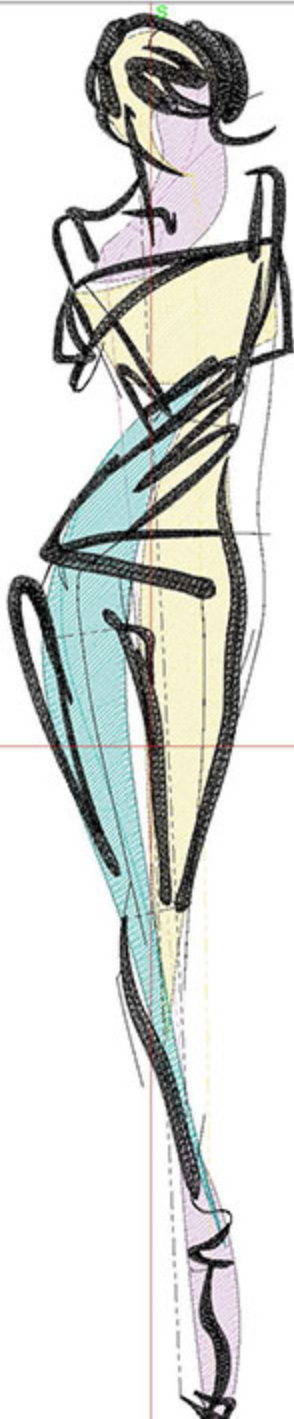

Design Worksheet

Zoom: 0.55

BERNINA Embroidery
Software DesignerPlus

Name: LIFFlowerDress14x14.ART

Height: 349.8 mm

Width: 234.1 mm

Stitches: 33147

Colors: 4

Color changes: 3

Trims: 24

Machine format: Bernina

Hoop: BERNINA E16 9cm - 3.51in Round

Total bobbin: 85.10m

Color Sequence:

#	Color	Code	Name	Chart
1.	4	1815	Baby Pink	Madeira Polyneon
2.	2	1735	Lemonade	Madeira Polyneon
3.	3	1847	Sea Foam Green	Madeira Polyneon
4.	1	1800	Emerald Black	Madeira Polyneon

Stitches: 27436

Colors: 4

Color changes: 3

Trims: 14

Machine format: Bernina

Hoop: BERNINA E16 9cm - 3.51in Round

Total bobbin: 63.24m

Color Sequence:

Large 0:39:06

Design Worksheet

Zoom: 0.73

BERNINA Embroidery
Software DesignerPlus

Name: LIFJeans14x14.ART

Height: 350.0 mm
 Width: 68.0 mm
 Stitches: 17638
 Colors: 4
 Color changes: 3
 Trims: 13
 Machine format: Bernina
 Hoop: BERNINA Large Oval Hoop, 255 x 145, #26 (template violet)
 Hoop template: violet
 Foot: #26
 Total bobbin: 38.26m