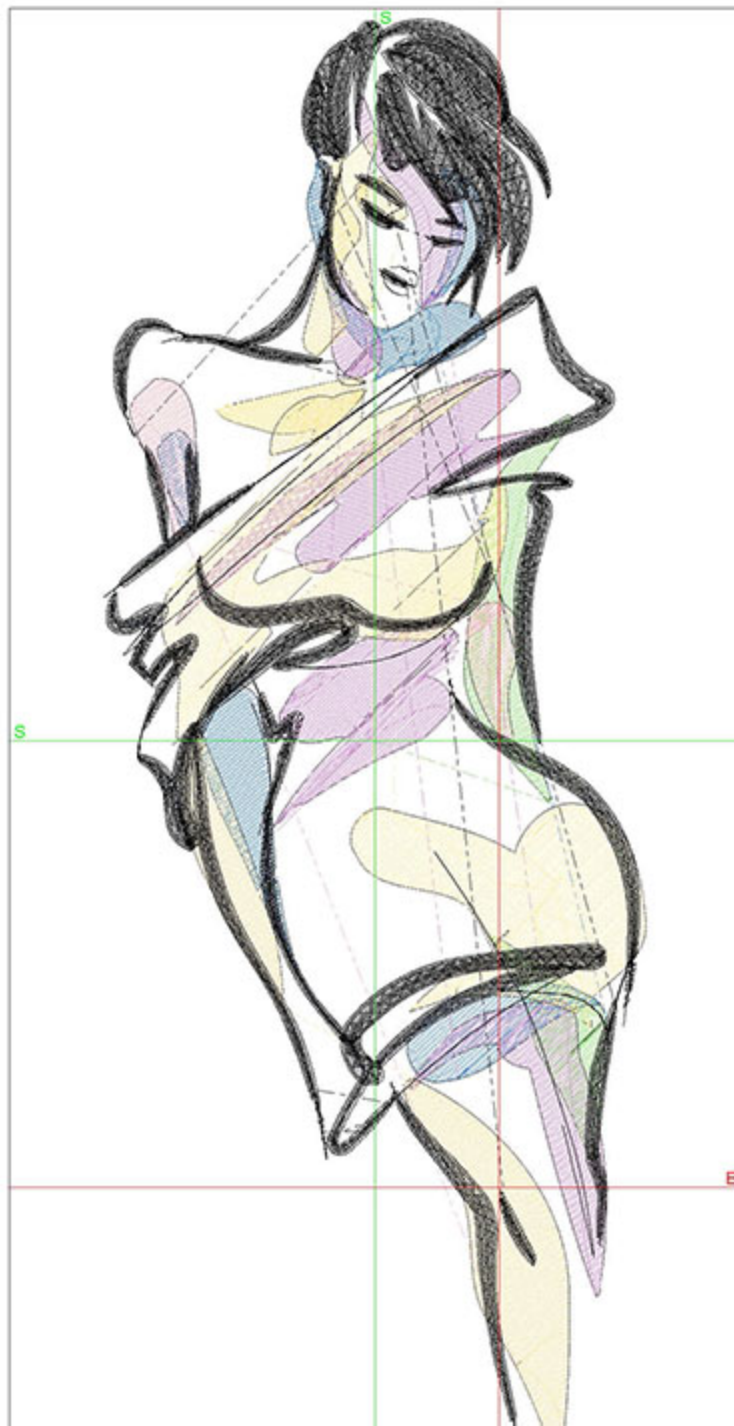

Name: LIFModern14x14.ART

Height: 299.6 mm
Width: 112.3 mm
Stitches: 23499
Colors: 7
Color changes: 6
Trims: 34
Machine format: Bernina
Hoop: Medium (180 x 130)
Total bobbin: 55.64m

Color Sequence:

#	Color	Code	Name	Chart
1.	 	1599	Fluorescent Green	Madeira Polyneon
2.	 	1733	Blue Jay	Madeira Polyneon
3.	 	1831	Purple Pansy	Madeira Polyneon
4.	 	1866	Buff	Madeira Polyneon
5.	 	1561	Commeal	Madeira Polyneon
6.	 	1816	Rustic Pink	Madeira Polyneon
7.	 	1800	Emerald Black	Madeira Polyneon

Machine runtime:

Module	Runtime (hr:min:sec)
Large	0:40:02