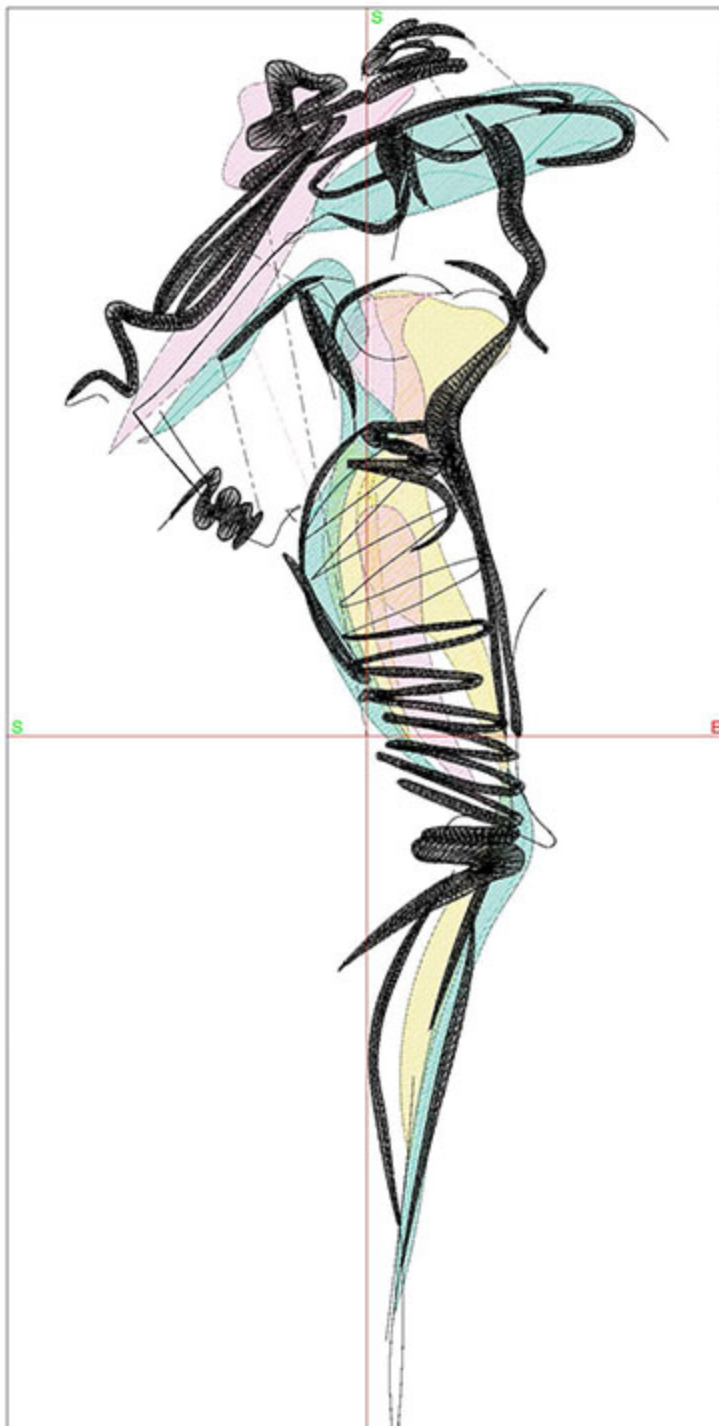

Name: LIFHat14x14.ART

Height: 349.9 mm

Width: 150.6 mm

Stitches: 27436

Colors: 4

Color changes: 3

Trims: 14

Machine format: Bernina

Hoop: BERNINA E16 9cm - 3.51in Round

Total bobbin: 63.24m

Color Sequence:

#	Color	Code	Name	Chart
1.	3	1735	Lemonade	Madeira Polyneon
2.	5	1548	Pink Plush	Madeira Polyneon
3.	2	1847	Sea Foam Green	Madeira Polyneon
4.	1	1800	Emerald Black	Madeira Polyneon

Machine runtime:

Module   Runtime (hr.min:sec)

Large   0:39:06