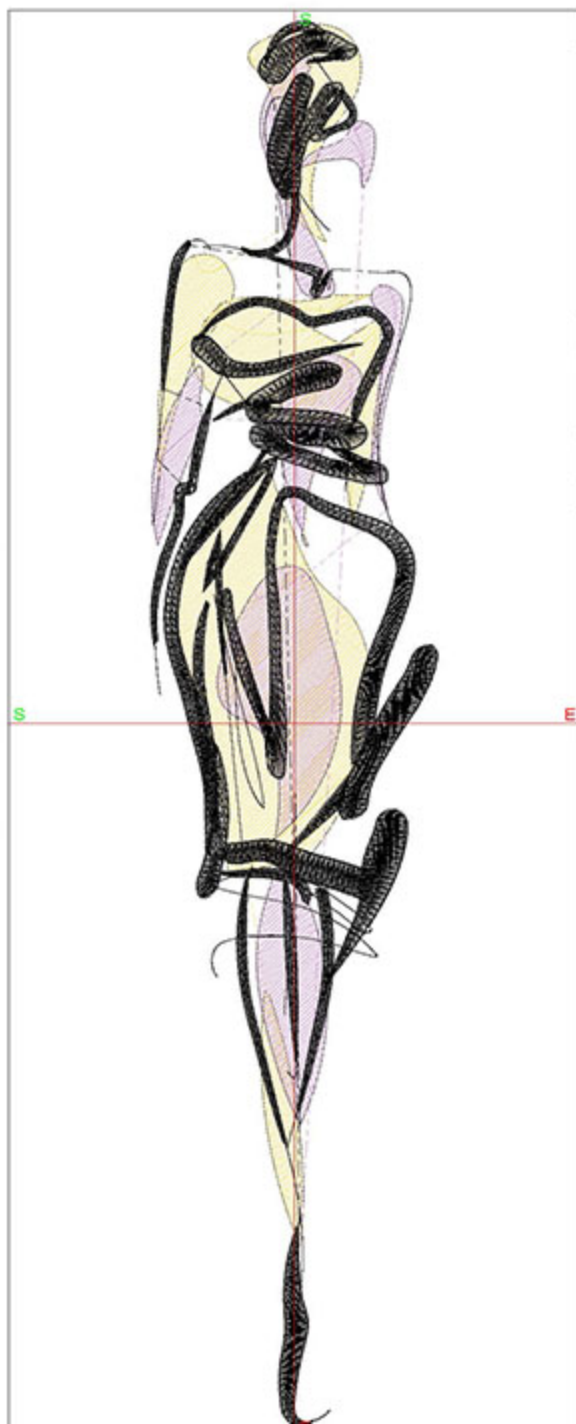

Color changes: 3

Trims: 24

Machine format: Bernina

Hoop: BERNINA E16 9cm - 3.51in Round

Total bobbin: 85.10m

Color Sequence:

#	Color	Code	Name	Chart
1.	4	1815	Baby Pink	Madeira Polyneon
2.	2	1735	Lemonade	Madeira Polyneon
3.	3	1847	Sea Foam Green	Madeira Polyneon
4.	1	1800	Emerald Black	Madeira Polyneon

Stitches: 27436

Colors: 4

Color changes: 3

Trims: 14

Machine format: Bernina

Hoop: BERNINA E16 9cm - 3.51in Round

Total bobbin: 63.24m

Color Sequence:

Machine runtime:

Module	Runtime (hr:min:sec)
Large	0:40:02

Design Worksheet

Zoom: 0.73

BERNINA Embroidery
Software DesignerPlus

Name: LIFRunway14x14.ART

Height: 349.9 mm
 Width: 67.9 mm
 Stitches: 18873
 Colors: 3
 Color changes: 2
 Trims: 23
 Machine format: Bernina
 Hoop: BERNINA Large Oval Hoop, 255 x 145, #26 (template violet)
 Hoop template: violet
 Foot: #26
 Total bobbin: 47.22m