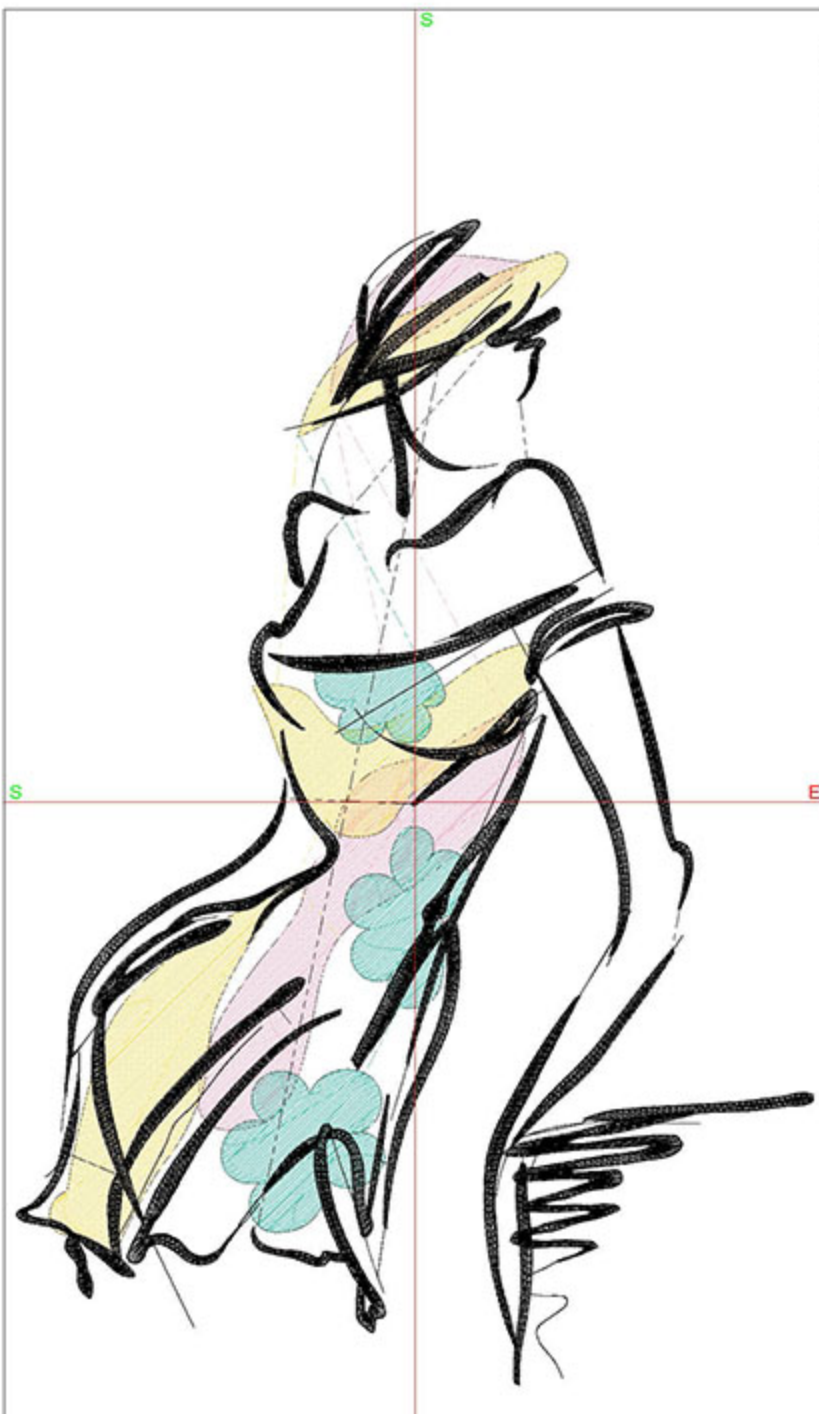

Design Worksheet

Zoom: 0.55

BERNINA Embroidery
Software DesignerPlus

Name: LIFFlowerDress14x14.ART

Height: 349.8 mm

Width: 234.1 mm

Stitches: 33147

Colors: 4

Color changes: 3

Trims: 24

Machine format: Bernina

Hoop: BERNINA E16 9cm - 3.51in Round

Total bobbin: 85.10m

Color Sequence:

#	Color	Code	Name	Chart
1.	4	1815	Baby Pink	Madeira Polyneon
2.	2	1735	Lemonade	Madeira Polyneon
3.	3	1847	Sea Foam Green	Madeira Polyneon
4.	1	1800	Emerald Black	Madeira Polyneon