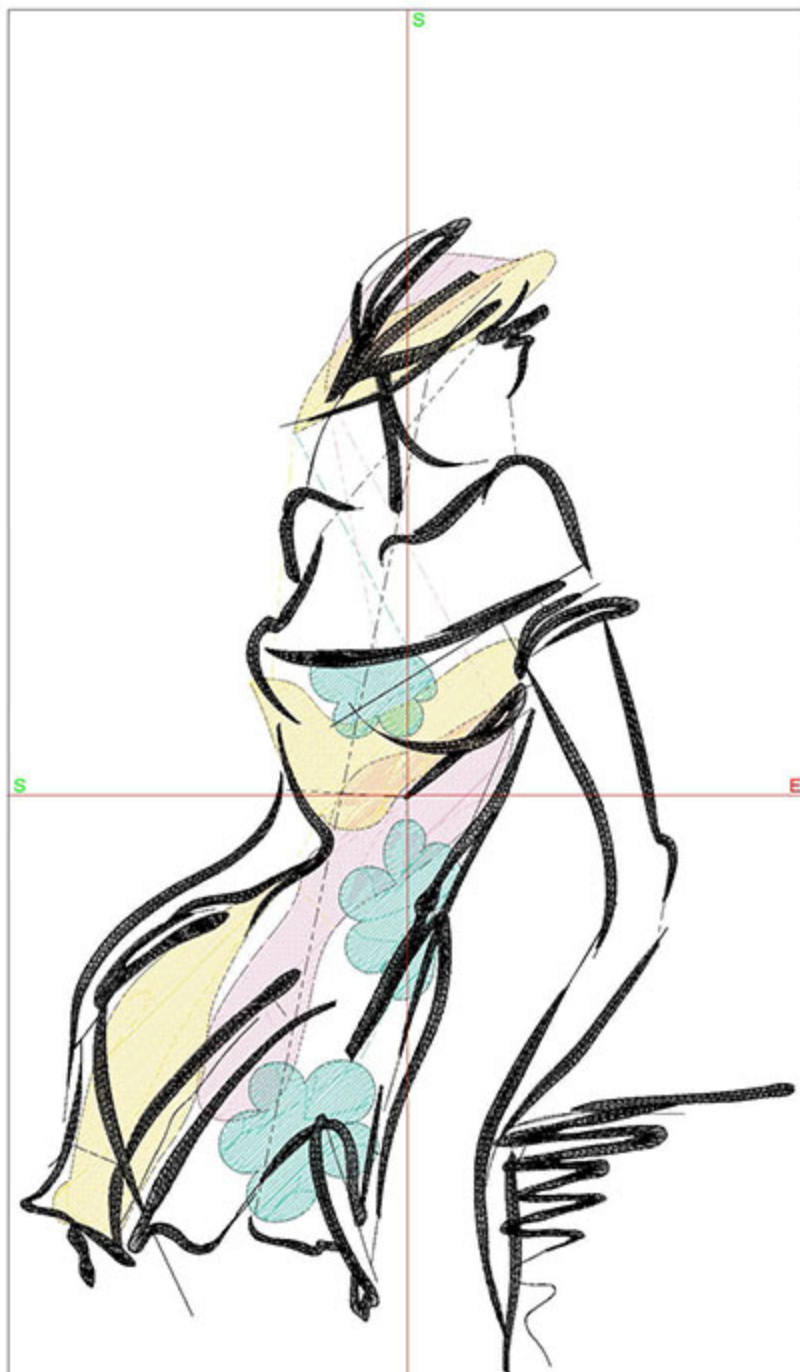

Design Worksheet

Zoom: 0.64

BERNINA Embroidery
Software DesignerPlus

Name: LIFFlowerDress10x12.ART

Height: 300.0 mm

Width: 200.8 mm

Stitches: 27074

Colors: 4

Color changes: 3

Trims: 21

Machine format: Bernina

Hoop: BERNINA E16 9cm - 3.51in Round

Total bobbin: 63.70m

Color Sequence:

#	Color	Code	Name	Chart
1.	4	1815	Baby Pink	Madeira Polyneon
2.	2	1735	Lemonade	Madeira Polyneon
3.	3	1847	Sea Foam Green	Madeira Polyneon
4.	1	1800	Emerald Black	Madeira Polyneon

Machine runtime:

Module Runtime (hr:min:sec)

Large 0:40:29

Design Worksheet

Zoom: 0.85

BERNINA Embroidery
Software DesignerPlus

Name: LIFHat10x12.ART

Height: 299.9 mm
 Width: 129.1 mm
 Stitches: 22397
 Colors: 4
 Color changes: 3
 Trims: 14
 Machine format: Bernina
 Hoop: BERNINA E16 9cm - 3.51in Round
 Total bobbin: 47.80m