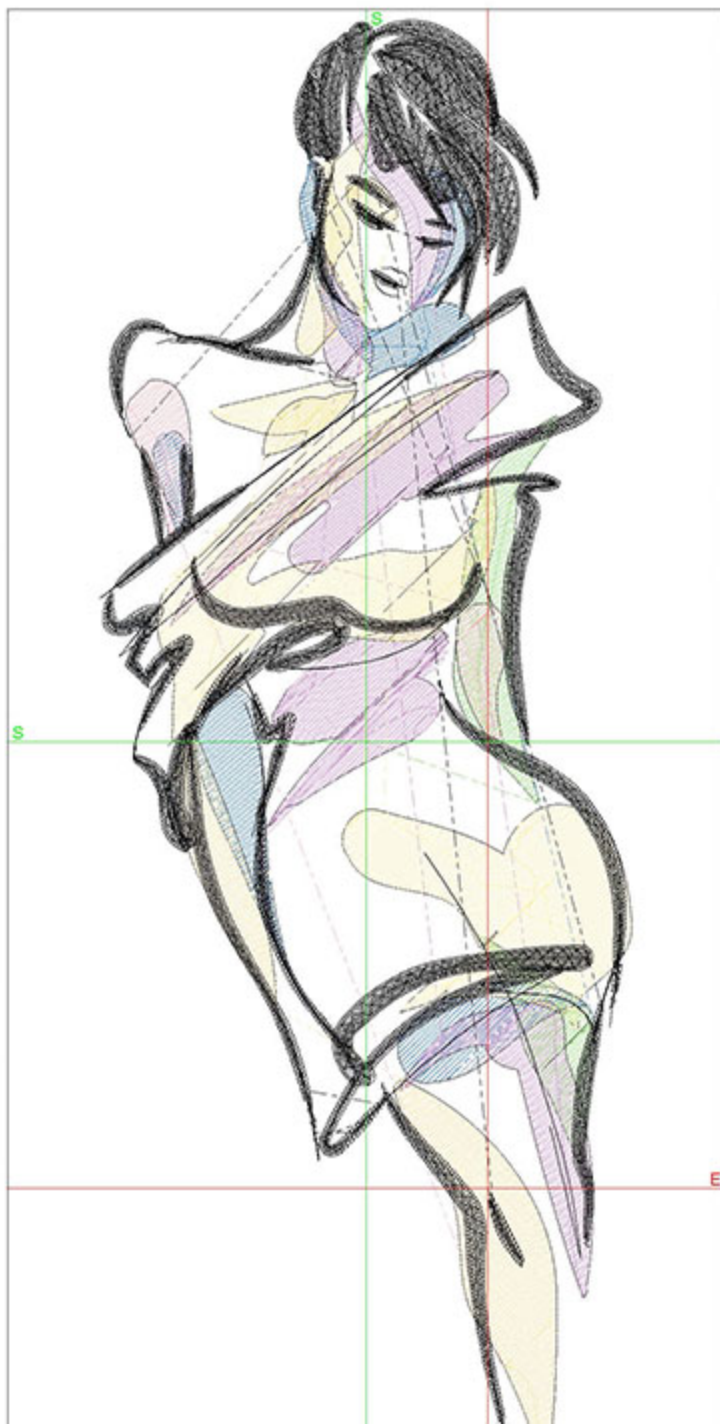

Name: LIFModern10x12.ART

Height: 250.0 mm
Width: 93.7 mm
Stitches: 18609
Colors: 7
Color changes: 6
Trims: 32
Machine format: Bernina
Hoop: Medium (180 x 130)
Total bobbin: 40.15m

Color Sequence:

#	Color	Code	Name	Chart
1.	Green	1599	Fluorescent Green	Madeira Polyneon
2.	Blue	1733	Blue Jay	Madeira Polyneon
3.	Purple	1831	Purple Pansy	Madeira Polyneon
4.	Yellow	1866	Buff	Madeira Polyneon
5.	Orange	1561	Cornmeal	Madeira Polyneon
6.	Pink	1816	Rustic Pink	Madeira Polyneon
7.	Black	1800	Emerald Black	Madeira Polyneon

Machine runtime:

Module	Runtime (hr:min:sec)
Large	0:32:22