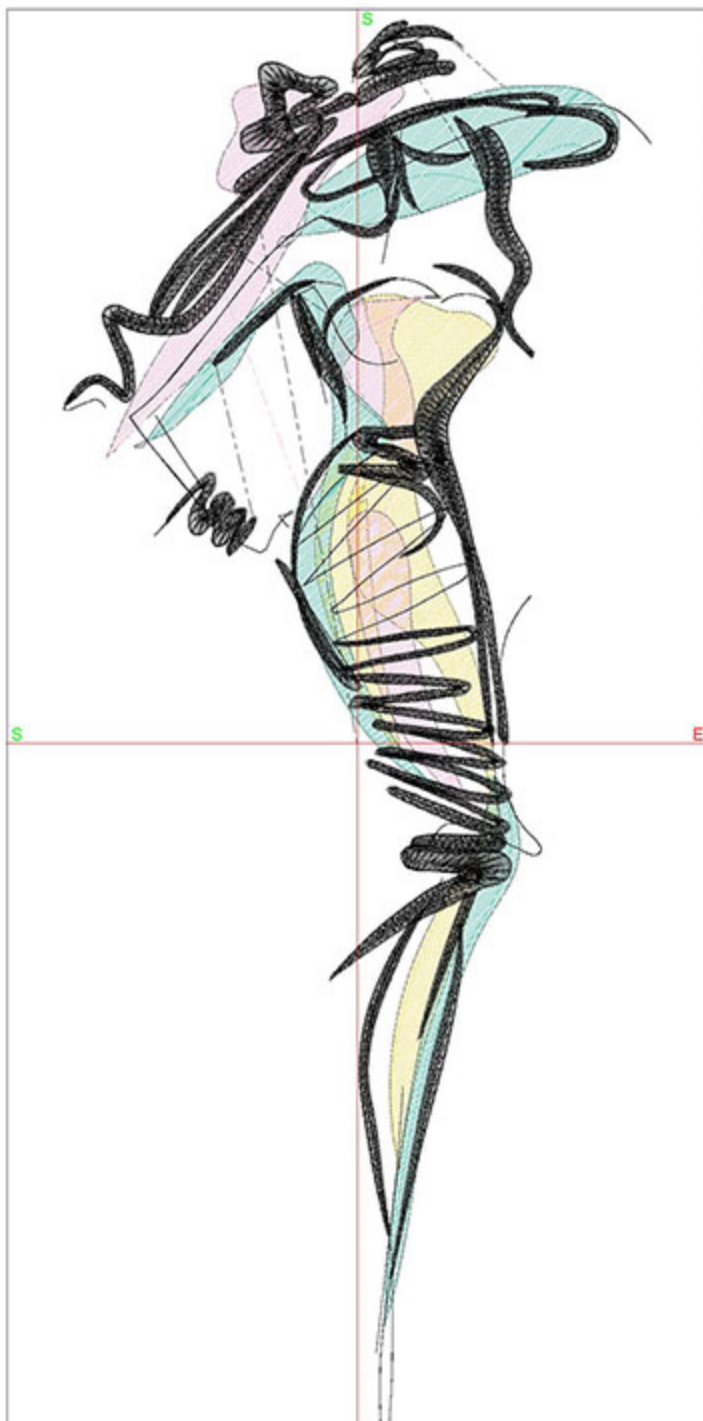

Design Worksheet

Zoom: 0.64

BERNINA Embroidery
Software DesignerPlus

Name: LIFFlowerDress10x12.ART

Height: 300.0 mm

Width: 200.8 mm

Stitches: 27074

Colors: 4

Color changes: 3

Trims: 21

Machine format: Bernina

Hoop: BERNINA E16 9cm - 3.51in Round

Total bobbin: 63.70m

Color Sequence:

#	Color	Code	Name	Chart
1.	4	1815	Baby Pink	Madeira Polyneon
2.	2	1735	Lemonade	Madeira Polyneon
3.	3	1847	Sea Foam Green	Madeira Polyneon
4.	1	1800	Emerald Black	Madeira Polyneon

Machine runtime:

Module Runtime (hr:min:sec)

Large 0:40:29

Design Worksheet

Zoom: 0.85

BERNINA Embroidery
Software DesignerPlus

Name: LIFHat10x12.ART

Height: 299.9 mm
 Width: 129.1 mm
 Stitches: 22397
 Colors: 4
 Color changes: 3
 Trims: 14
 Machine format: Bernina
 Hoop: BERNINA E16 9cm - 3.51in Round
 Total bobbin: 47.80m