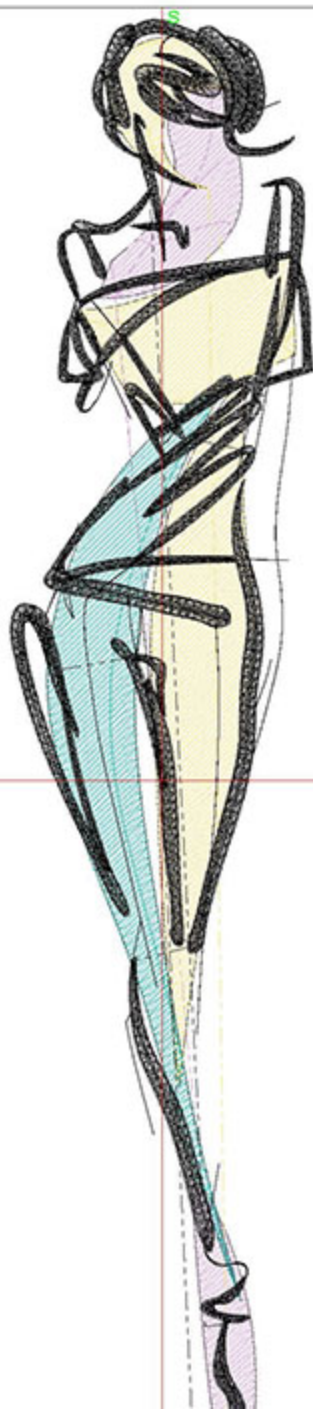

Design Worksheet

Zoom: 0.64

BERNINA Embroidery
Software DesignerPlus

Name: LIFFlowerDress10x12.ART

Height: 300.0 mm

Width: 200.8 mm

Stitches: 27074

Colors: 4

Color changes: 3

Trims: 21

Machine format: Bernina

Hoop: BERNINA E16 9cm - 3.51in Round

Total bobbin: 63.70m

Color Sequence:

#	Color	Code	Name	Chart
1.	4	1815	Baby Pink	Madeira Polyneon
2.	2	1735	Lemonade	Madeira Polyneon
3.	3	1847	Sea Foam Green	Madeira Polyneon
4.	1	1800	Emerald Black	Madeira Polyneon

Machine runtime:

Module Runtime (hr:min:sec)

Large 0:40:29

Design Worksheet

Zoom: 0.85

BERNINA Embroidery
Software DesignerPlus

Name: LIFHat10x12.ART

Height: 299.9 mm
 Width: 129.1 mm
 Stitches: 22397
 Colors: 4
 Color changes: 3
 Trims: 14
 Machine format: Bernina
 Hoop: BERNINA E16 9cm - 3.51in Round
 Total bobbin: 47.80m

Machine runtime:

Module	Runtime (hr.min.sec)
Large	0:31:47

Design Worksheet

Zoom: 0.85

BERNINA Embroidery
Software DesignerPlus

Name: LIFJeans10x12.ART

Height: 300.0 mm
 Width: 58.3 mm
 Stitches: 14561
 Colors: 4
 Color changes: 3
 Trims: 12
 Machine format: Bernina
 Hoop: BERNINA Large Oval Hoop, 255 x 145, #26 (template violet)
 Hoop template: violet
 Foot: #26
 Total bobbin: 28.90m