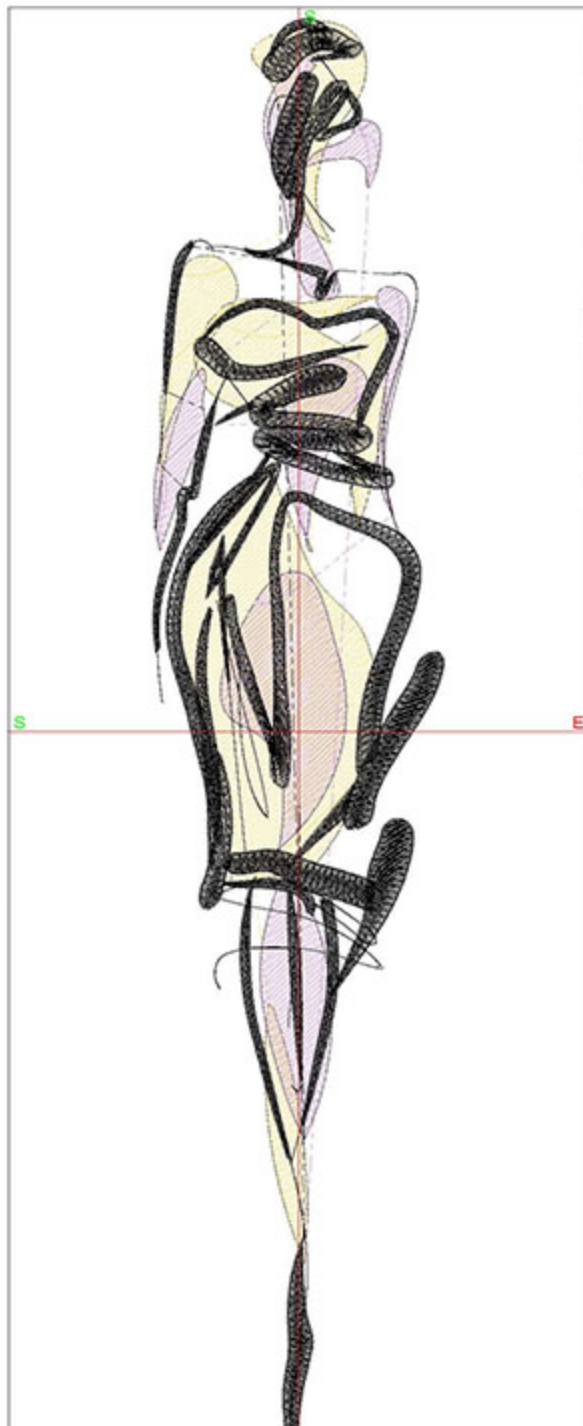

Color changes: 3

Trims: 21

Machine format: Bernina

Hoop: BERNINA E16 9cm - 3.51in Round

Total bobbin: 63.70m

Color Sequence:

#	Color	Code	Name	Chart
1.	4	1815	Baby Pink	Madeira Polyneon
2.	2	1735	Lemonade	Madeira Polyneon
3.	3	1847	Sea Foam Green	Madeira Polyneon
4.	1	1800	Emerald Black	Madeira Polyneon

Machine runtime:

Module	Runtime (hr:min:sec)
Large	0:32:22

Design Worksheet

Zoom: 0.85

BERNINA Embroidery
Software DesignerPlus

Name: LIFRunway10x12.ART

Height: 299.9 mm
 Width: 58.2 mm
 Stitches: 15342
 Colors: 3
 Color changes: 2
 Trims: 21
 Machine format: Bernina
 Hoop: BERNINA Large Oval Hoop, 255 x 145, #26 (template violet)
 Hoop template: violet
 Foot: #26
 Total bobbin: 35.27m