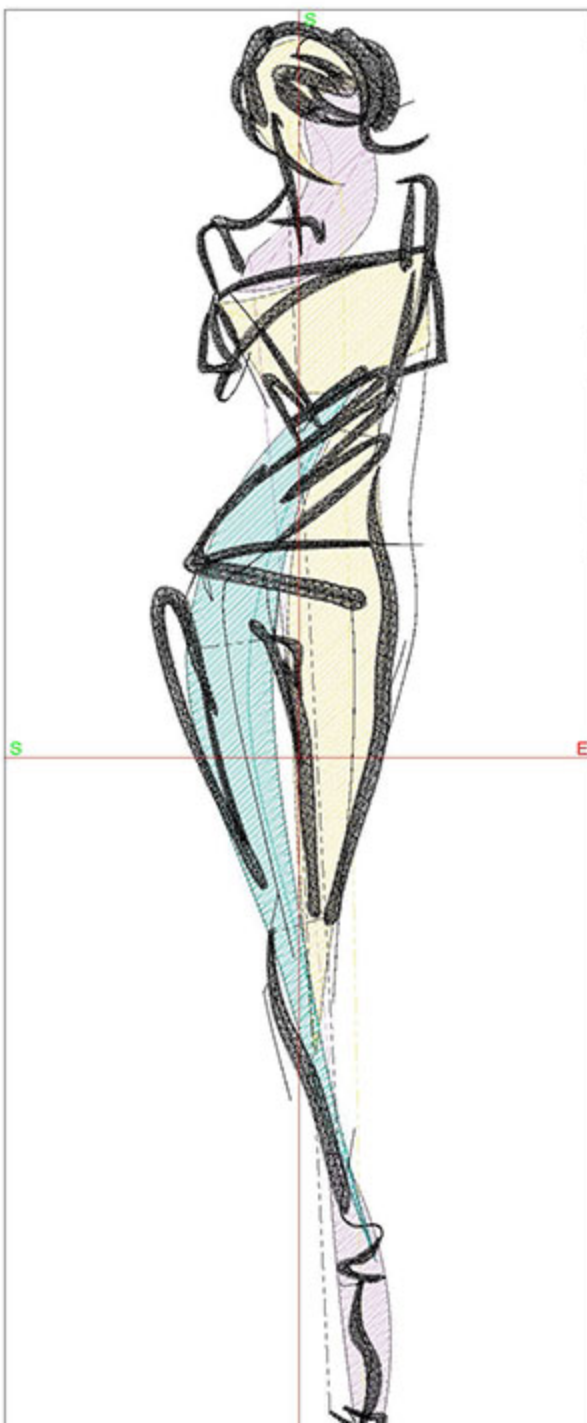

Color changes: 3

Trims: 22

Machine format: Bernina

Hoop: BERNINA E16 9cm - 3.51in Round

Total bobbin: 45.62m

Color Sequence:

#	Color	Code	Name	Chart
1.	4	1815	Baby Pink	Madeira Polyneon
2.	2	1735	Lemonade	Madeira Polyneon
3.	3	1847	Sea Foam Green	Madeira Polyneon
4.	1	1800	Emerald Black	Madeira Polyneon

Width: 107.6 mm

Stitches: 17757

Colors: 4

Color changes: 3

Trims: 10

Machine format: Bernina

Hoop: BERNINA E16 9cm - 3.51in Round

Total bobbin: 34.47m

Module **Runtime (hr:min:sec)**

Large 0:24:20

Design Worksheet

Zoom: 1.03

BERNINA Embroidery
Software DesignerPlus

Name: LIFJeans8x10.ART

Height: 250.0 mm
 Width: 48.7 mm
 Stitches: 11649
 Colors: 4
 Color changes: 3
 Trims: 11
 Machine format: Bernina
 Hoop: BERNINA Large Oval Hoop, 255 x 145, #26 (template violet)
 Hoop template: violet
 Foot: #26
 Total bobbin: 20.86m