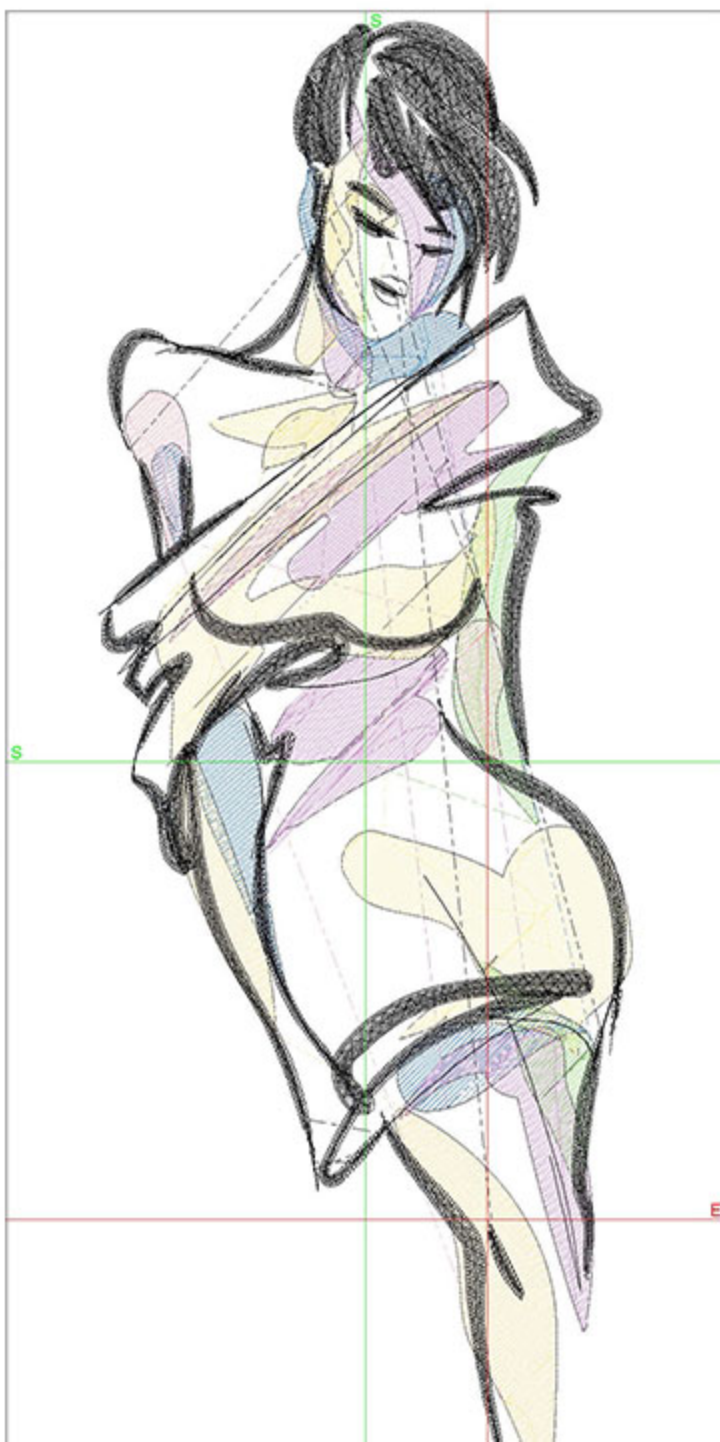

Name: LIFModern8x10.ART

Height: 250.0 mm
Width: 93.7 mm
Stitches: 18609
Colors: 7
Color changes: 6
Trims: 32
Machine format: Bernina
Hoop: Medium (180 x 130)
Total bobbin: 40.15m

Color Sequence:

#	Color	Code	Name	Chart
1.	1	1599	Fluorescent Green	Madeira Polyneon
2.	2	1733	Blue Jay	Madeira Polyneon
3.	3	1831	Purple Pansy	Madeira Polyneon
4.	4	1866	Buff	Madeira Polyneon
5.	5	1561	Cornmeal	Madeira Polyneon
6.	6	1816	Rustic Pink	Madeira Polyneon
7.	7	1800	Emerald Black	Madeira Polyneon

Machine runtime:

Module	Runtime (hr:min:sec)
Large	0:32:22