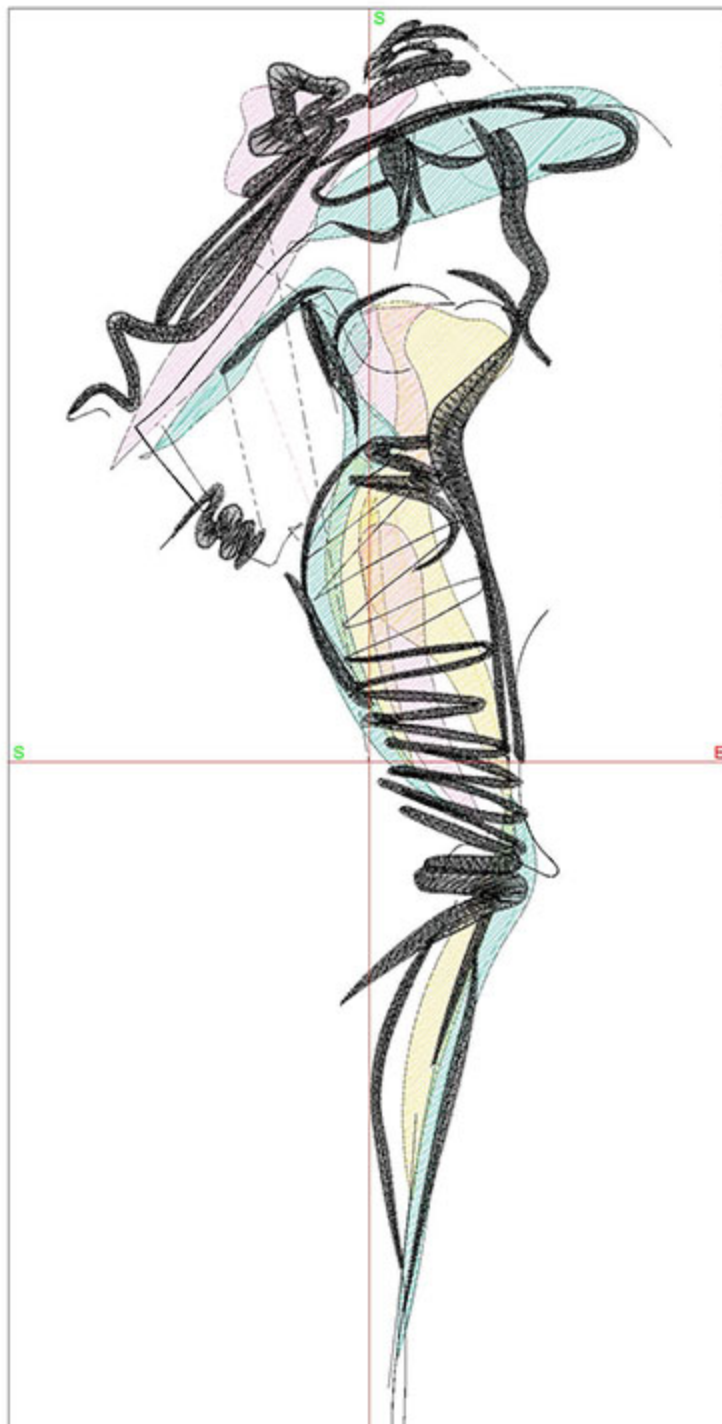

Name: LIFHat8x10.ART

Height: 249.9 mm

Width: 107.6 mm

Stitches: 17757

Colors: 4

Color changes: 3

Trims: 10

Machine format: Bernina

Hoop: BERNINA E16 9cm - 3.51in Round

Total bobbin: 34.47m

Color Sequence:

#	Color	Code	Name	Chart
1.	3	1735	Lemonade	Madeira Polyneon
2.	5	1548	Pink Plush	Madeira Polyneon
3.	2	1847	Sea Foam Green	Madeira Polyneon
4.	1	1800	Emerald Black	Madeira Polyneon

Machine runtime:

Module   **Runtime (hr:min:sec)**

Large   0:24:20