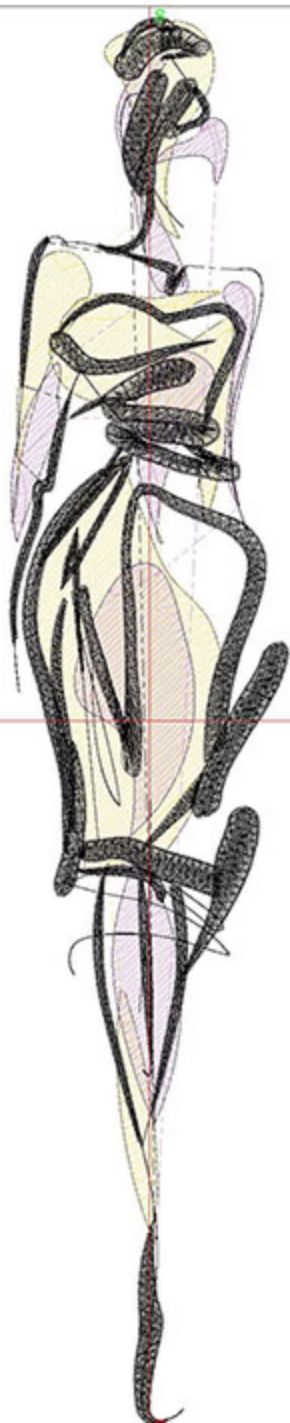

Color changes: 3

Trims: 22

Machine format: Bernina

Hoop: BERNINA E16 9cm - 3.51in Round

Total bobbin: 45.62m

Color Sequence:

#	Color	Code	Name	Chart
1.	4	1815	Baby Pink	Madeira Polyneon
2.	2	1735	Lemonade	Madeira Polyneon
3.	3	1847	Sea Foam Green	Madeira Polyneon
4.	1	1800	Emerald Black	Madeira Polyneon

Width: 107.6 mm

Stitches: 17757

Colors: 4

Color changes: 3

Trims: 10

Machine format: Bernina

Hoop: BERNINA E16 9cm - 3.51in Round

Total bobbin: 34.47m

Color Sequence:

#	Color	Code	Name	Chart
1.		2	1831 Purple Pansy	Madeira Polyneon
2.		5	1735 Lemonade	Madeira Polyneon
3.		6	1799 Green Turquoise	Madeira Polyneon
4.		1	1800 Emerald Black	Madeira Polyneon

Machine runtime:

Module	Runtime (hr:min:sec)
Large	0:32:22

Design Worksheet

Zoom: 1.03

BERNINA Embroidery
Software DesignerPlus

Name: LIFRunway8x10.ART

Height: 249.9 mm
 Width: 48.5 mm
 Stitches: 12199
 Colors: 3
 Color changes: 2
 Trims: 21
 Machine format: Bernina
 Hoop: BERNINA Large Oval Hoop, 255 x 145, #26 (template violet)
 Hoop template: violet
 Foot: #26
 Total bobbin: 25.20m