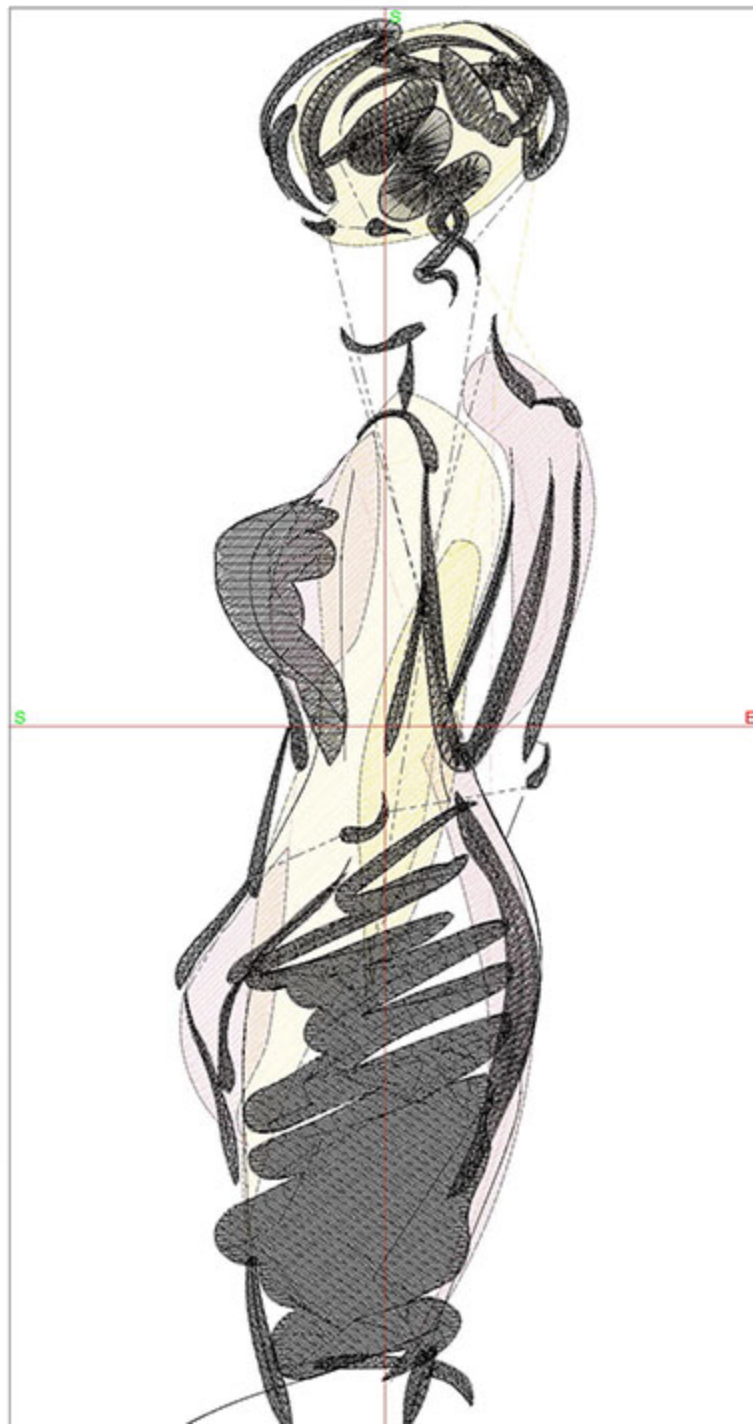

Machine runtime:

Module	Runtime (hr:min:sec)
Large	0:17:03

Design Worksheet

Zoom: 1.03

BERNINA Embroidery
Software DesignerPlus

Name: LIFMini8x10.ART

Height: 250.0 mm
 Width: 74.2 mm
 Stitches: 21445
 Colors: 4
 Color changes: 3
 Trims: 21
 Machine format: Bernina
 Hoop: BERNINA E16 9cm - 3.51in Round
 Total bobbin: 50.91m