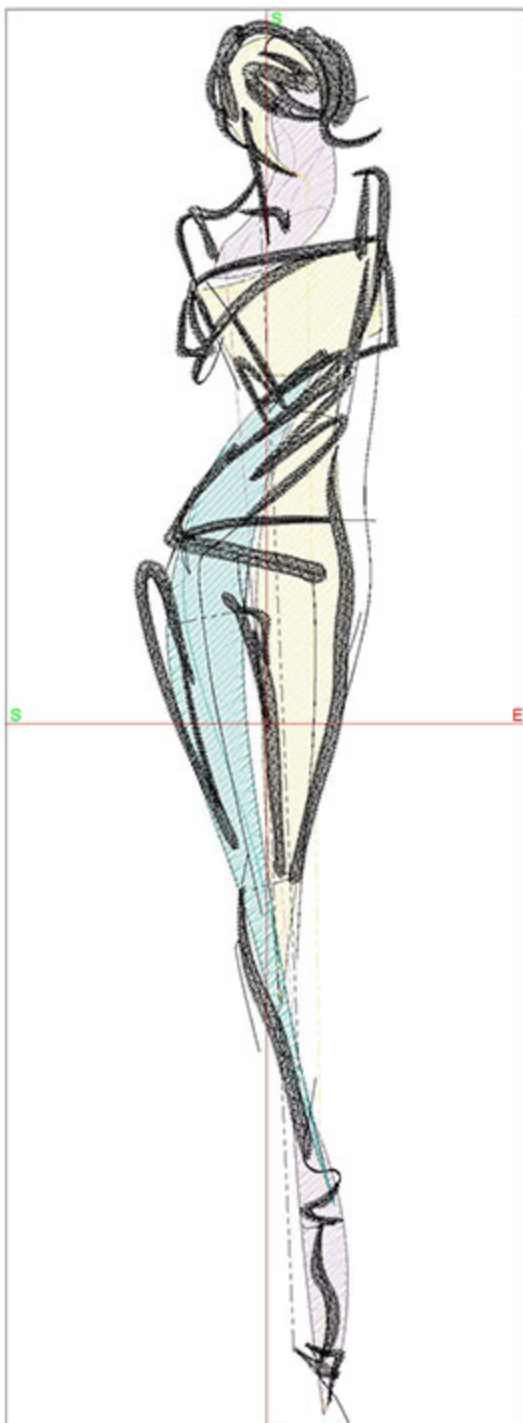

Name: LIFJeans6x8.ART

Height: 200.0 mm
Width: 39.0 mm
Stitches: 9001
Colors: 4
Color changes: 3
Trims: 11
Machine format: Bernina
Hoop: BERNINA Large Oval Hoop, 255 x 145, #26 (template violet)
Hoop template: violet
Foot: #26
Total bobbin: 14.25m

Color Sequence:

#	Color	Code	Name	Chart
1.	2	1831	Purple Pansy	Madeira Polyneon
2.	5	1735	Lemonade	Madeira Polyneon
3.	6	1799	Green Turquoise	Madeira Polyneon
4.	1	1800	Emerald Black	Madeira Polyneon

Machine runtime:

Module	Runtime (hr:min:sec)
Large	0:13:31