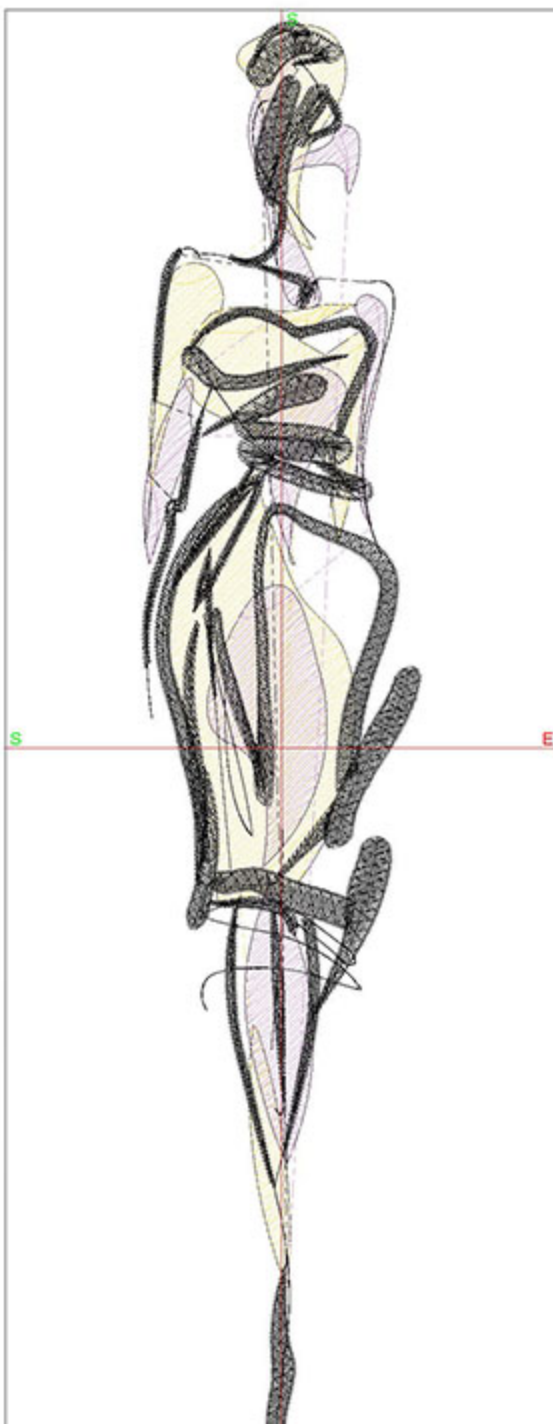

Color changes: 3

Trims: 18

Machine format: Bernina

Hoop: BERNINA E16 9cm - 3.51in Round

Total bobbin: 30.79m

Color Sequence:

#	Color	Code	Name	Chart
1.	4	1815	Baby Pink	Madeira Polyneon
2.	2	1735	Lemonade	Madeira Polyneon
3.	3	1847	Sea Foam Green	Madeira Polyneon
4.	1	1800	Emerald Black	Madeira Polyneon

Height: 199.9 mm

Width: 86.1 mm

Stitches: 13642

Colors: 4

Color changes: 3

Trims: 10

Machine format: Bernina

Hoop: BERNINA E16 9cm - 3.51in Round

Design Worksheet

Zoom: 1.28

BERNINA Embroidery  
Software DesignerPlus

	Name: LIFModern6x8.ART	
	Height:	200.0 mm
	Width:	74.9 mm
	Stitches:	14884
	Colors:	7
	Color changes:	6
	Trims:	34
	Machine format:	Bernina
	Hoop:	Medium (180 x 130)
	Total bobbin:	27.42m
Color Sequence:		
#	Color	Code Name Chart
1.	1599	Fluorescent Green Madeira Polyneon
2.	1733	Blue Jay Madeira Polyneon
3.	1831	Purple Pansy Madeira Polyneon
4.	1866	Buff Madeira Polyneon
5.	1561	Cornmeal Madeira Polyneon
6.	1816	Rustic Pink Madeira Polyneon
7.	1800	Emerald Black Madeira Polyneon
Machine runtime:		
<b>Module</b>	<b>Runtime (hr:min:sec)</b>	
Large	0:27:01	

Design Worksheet

Zoom: 1.28

BERNINA Embroidery  
Software DesignerPlus

Name: LIFRunway6x8.ART

Height: 199.9 mm  
 Width: 38.9 mm  
 Stitches: 9360  
 Colors: 3  
 Color changes: 2  
 Trims: 21  
 Machine format: Bernina  
 Hoop: BERNINA Large Oval Hoop, 255 x 145, #26 (template violet)  
 Hoop template: violet  
 Foot: #26  
 Total bobbin: 16.91m