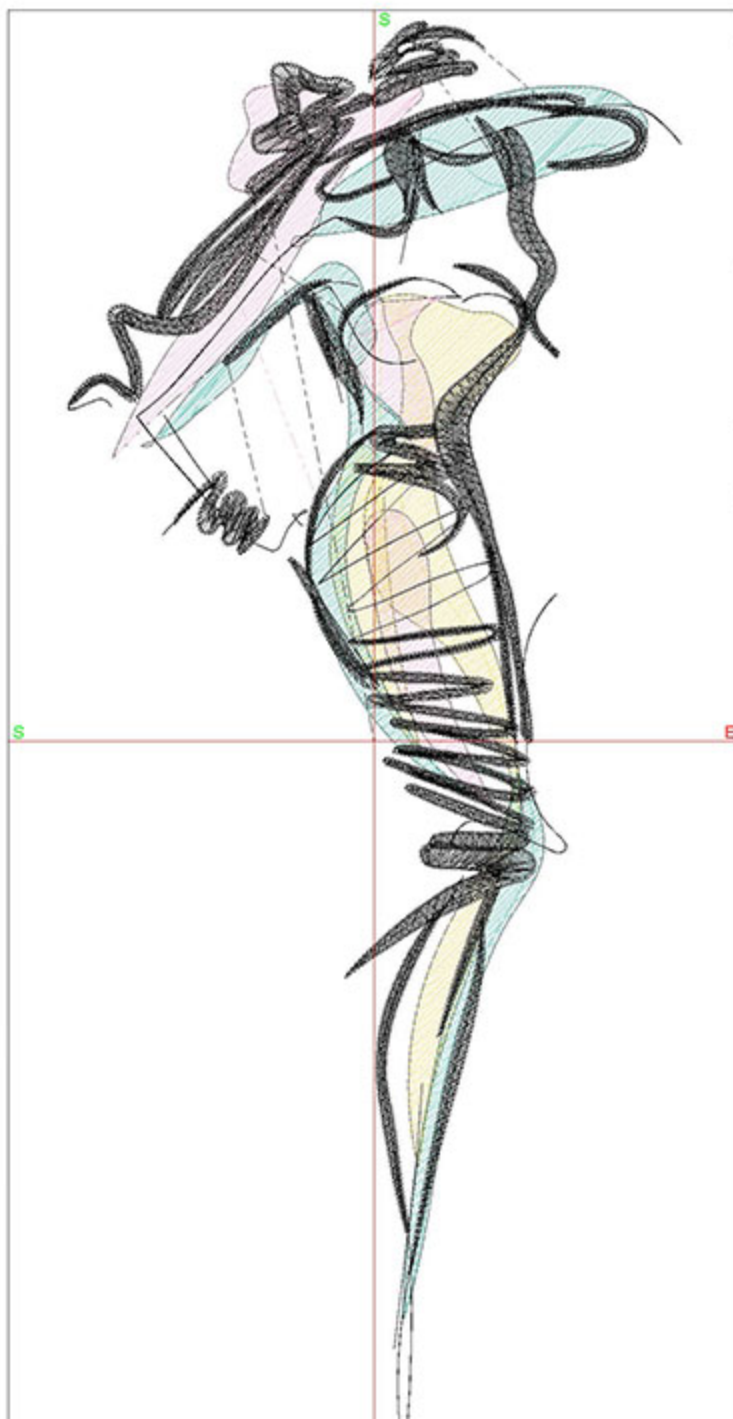

Name: LIFHat6x8.ART

Height: 199.9 mm

Width: 86.1 mm

Stitches: 13642

Colors: 4

Color changes: 3

Trims: 10

Machine format: Bernina

Hoop: BERNINA E16 9cm - 3.51in Round

Total bobbin: 23.47m

Color Sequence:

#	Color	Code	Name	Chart
1.	3	1735	Lemonade	Madeira Polyneon
2.	5	1548	Pink Plush	Madeira Polyneon
3.	2	1847	Sea Foam Green	Madeira Polyneon
4.	1	1800	Emerald Black	Madeira Polyneon

Machine runtime:

Module   Runtime (hr:min:sec)

Large   0:18:48