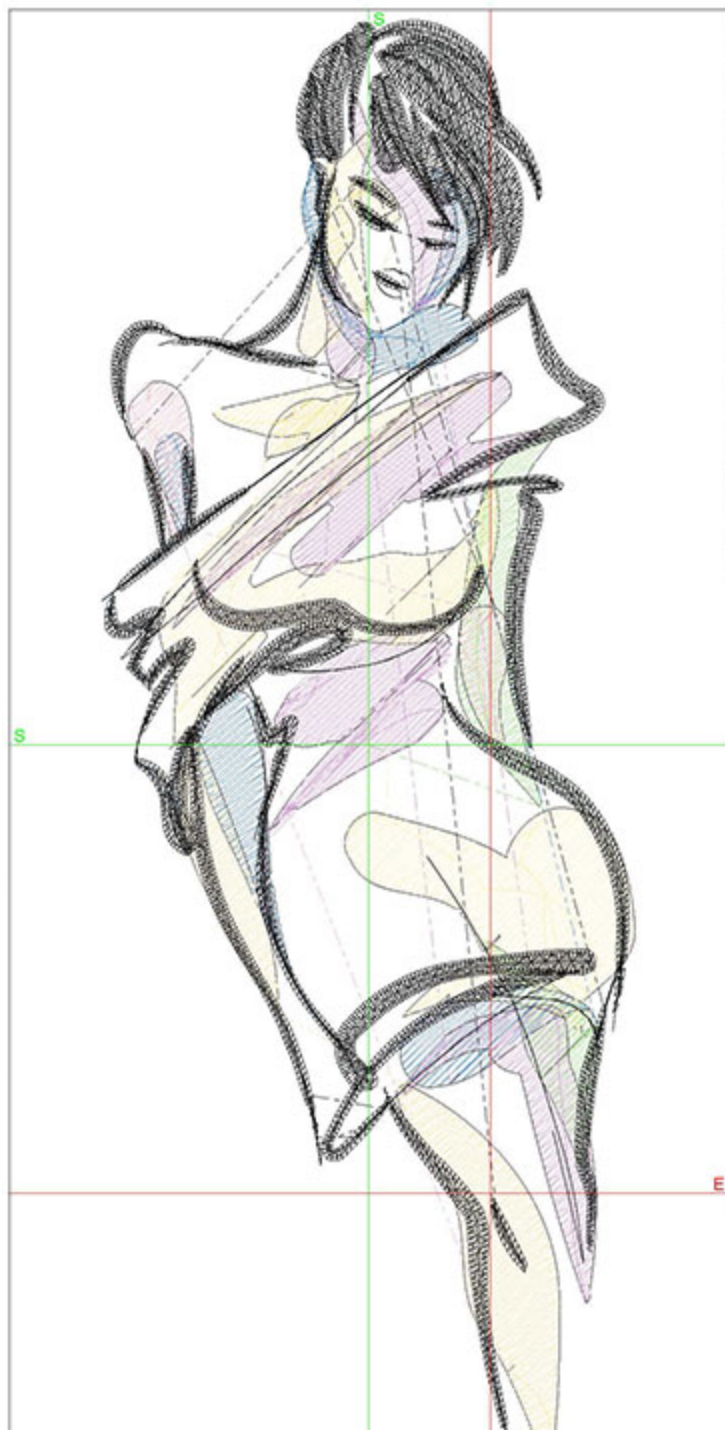

Name: LIFModern5x7.ART

Height: 175.0 mm
Width: 65.6 mm
Stitches: 13178
Colors: 7
Color changes: 6
Trims: 33
Machine format: Bernina
Hoop: Medium (180 x 130)
Total bobbin: 21.95m

Color Sequence:

#	Color	Code	Name	Chart
1.		1599	Fluorescent Green	Madeira Polyneon
2.		1733	Blue Jay	Madeira Polyneon
3.		1831	Purple Pansy	Madeira Polyneon
4.		1886	Buff	Madeira Polyneon
5.		1561	Cornmeal	Madeira Polyneon
6.		1816	Rustic Pink	Madeira Polyneon
7.		1800	Emerald Black	Madeira Polyneon

Machine runtime:

Module	Runtime (hr:min:sec)
Large	0:24:18