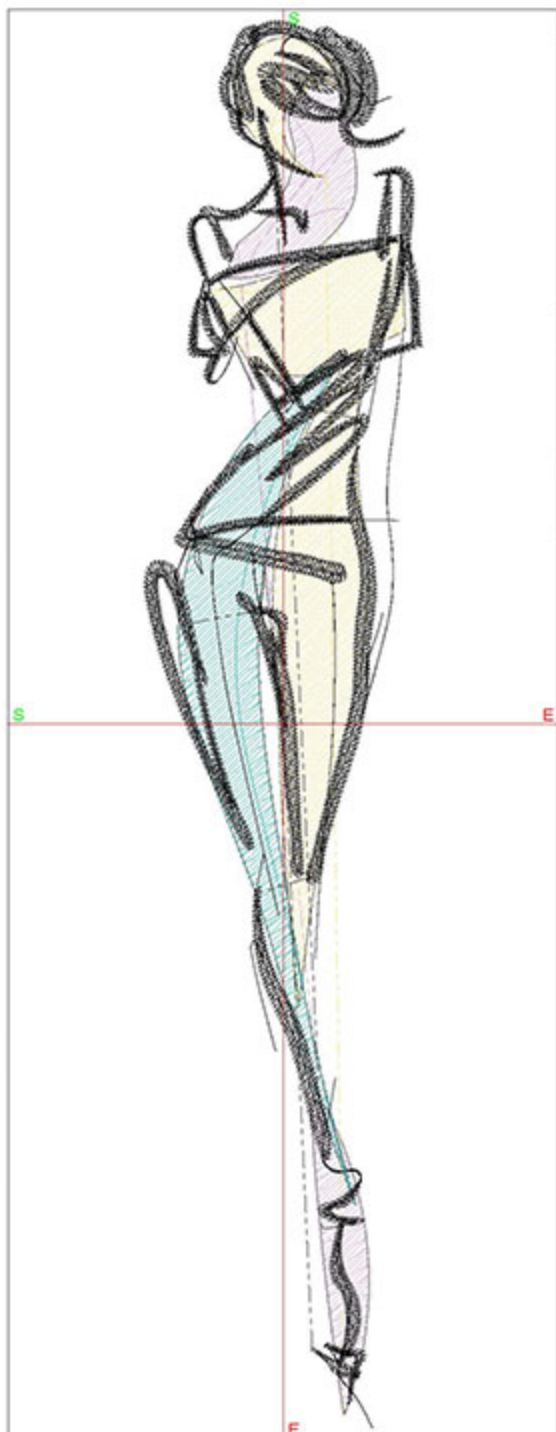

Name: LIFJeans5x7.ART

Height: 175.0 mm
Width: 34.2 mm
Stitches: 7816
Colors: 4
Color changes: 3
Trims: 11
Machine format: Bernina
Hoop: BERNINA Large Oval Hoop, 255 x 145, #26 (template violet)
Hoop template: violet
Foot: #26
Total bobbin: 11.50m

Color Sequence:

#	Color	Code	Name	Chart
1.		2	1831 Purple Pansy	Madeira Polyneon
2.		5	1735 Lemonade	Madeira Polyneon
3.		6	1799 Green Turquoise	Madeira Polyneon
4.		1	1800 Emerald Black	Madeira Polyneon

Machine runtime:

Module	Runtime (hr:min:sec)
Large	0:11:59