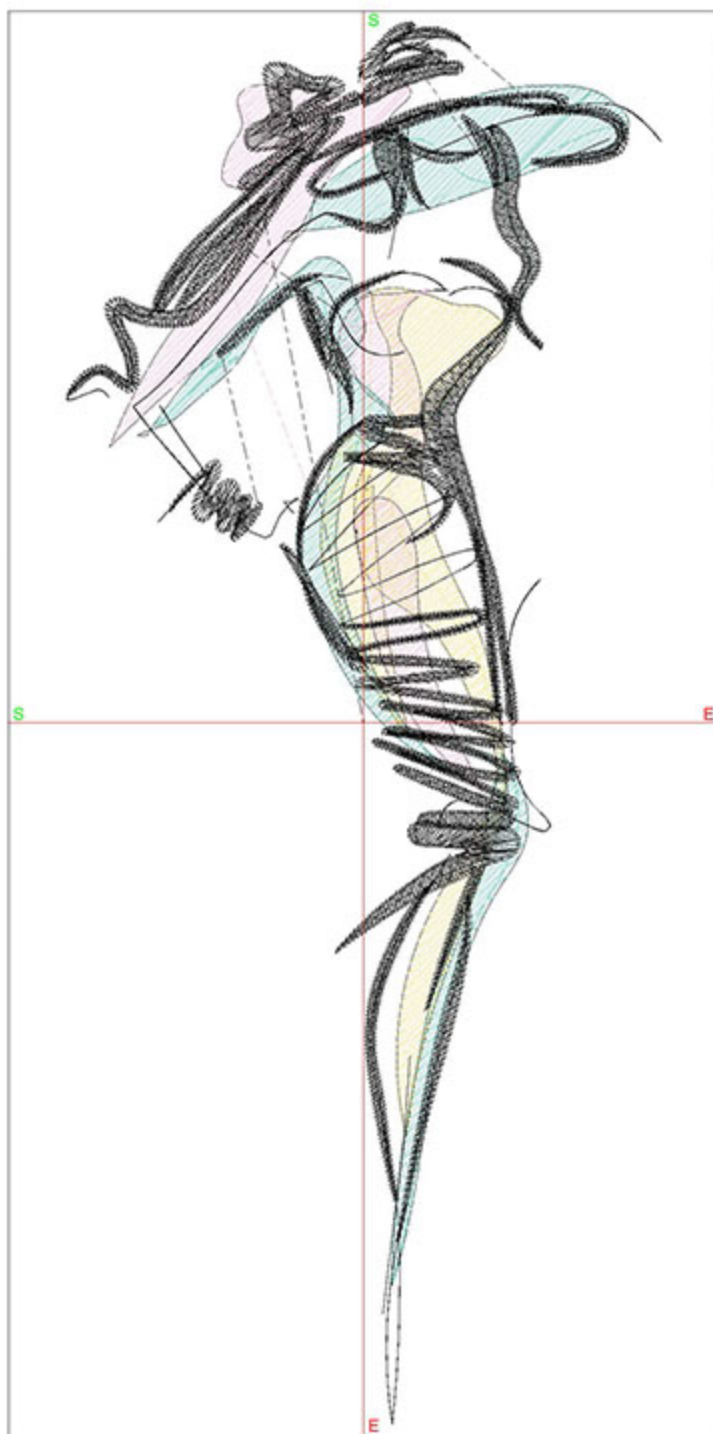

Design Worksheet

Zoom: 1.09

BERNINA Embroidery  
Software DesignerPlus

Name: LIFFlowerDress5x7.ART

Height: 175.0 mm

Width: 117.1 mm

Stitches: 14006

Colors: 4

Color changes: 3

Trims: 18

Machine format: Bernina

Hoop: BERNINA E16 9cm - 3.51in Round

Total bobbin: 24.61m

Color Sequence:

#	Color	Code	Name	Chart
1.	4	1815	Baby Pink	Madeira Polyneon
2.	2	1735	Lemonade	Madeira Polyneon
3.	3	1847	Sea Foam Green	Madeira Polyneon
4.	1	1800	Emerald Black	Madeira Polyneon

Machine runtime:

Module	Runtime (hr:min:sec)
Large	0:21:09

Design Worksheet

Zoom: 1.46

BERNINA Embroidery  
Software DesignerPlus

Name: LIFHat5x7.ART

Height: 175.0 mm  
 Width: 75.4 mm  
 Stitches: 11723  
 Colors: 4  
 Color changes: 3  
 Trims: 10  
 Machine format: Bernina  
 Hoop: BERNINA E16 9cm - 3.51in Round  
 Total bobbin: 18.80m