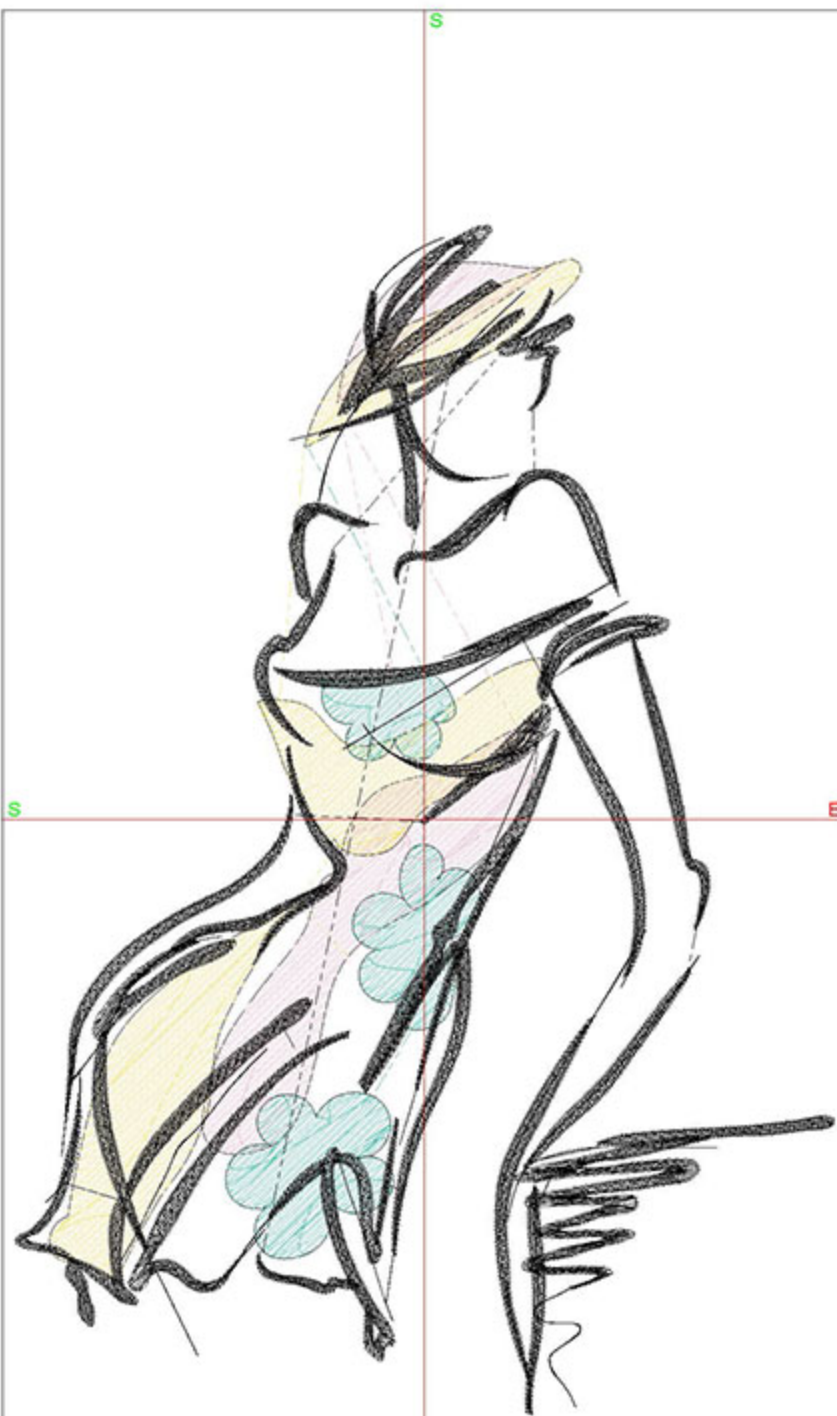

Design Worksheet

Zoom: 1.09

BERNINA Embroidery  
Software DesignerPlus

Name: LIFFlowerDress5x7.ART

Height: 175.0 mm

Width: 117.1 mm

Stitches: 14006

Colors: 4

Color changes: 3

Trims: 18

Machine format: Bernina

Hoop: BERNINA E16 9cm - 3.51in Round

Total bobbin: 24.61m

Color Sequence:

#	Color	Code	Name	Chart
1.	4	1815	Baby Pink	Madeira Polyneon
2.	2	1735	Lemonade	Madeira Polyneon
3.	3	1847	Sea Foam Green	Madeira Polyneon
4.	1	1800	Emerald Black	Madeira Polyneon

Machine runtime:

Module	Runtime (hr:min:sec)
Large	0:21:09

Design Worksheet

Zoom: 1.46

BERNINA Embroidery  
Software DesignerPlus

Name: LIFHat5x7.ART

Height: 175.0 mm  
 Width: 75.4 mm  
 Stitches: 11723  
 Colors: 4  
 Color changes: 3  
 Trims: 10  
 Machine format: Bernina  
 Hoop: BERNINA E16 9cm - 3.51in Round  
 Total bobbin: 18.80m