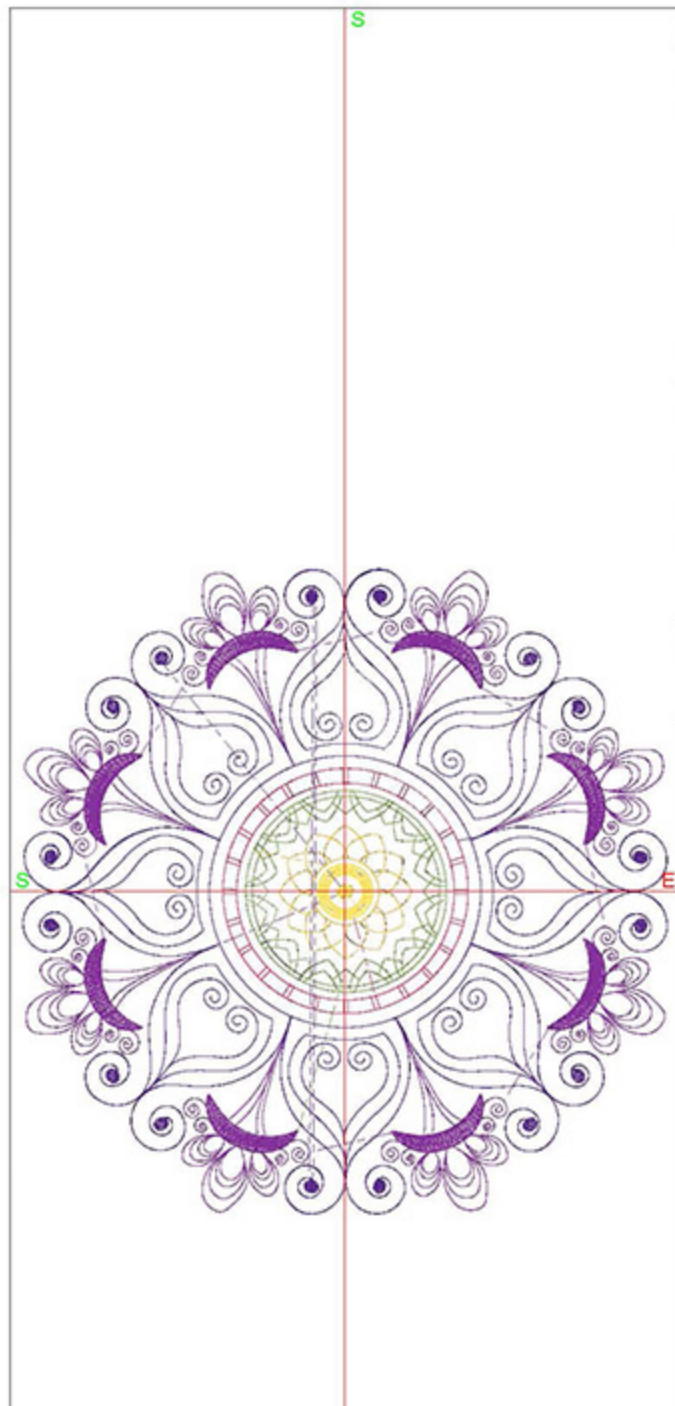

Machine runtime:

Module	Runtime (hr:min:sec)
Large	0:41:17

Design Worksheet

Zoom: 0.47

BERNINA Embroidery
Software DesignerPlus

Name: HFFloralFour8x8.ART60

Height: 199.9 mm

Width: 199.8 mm