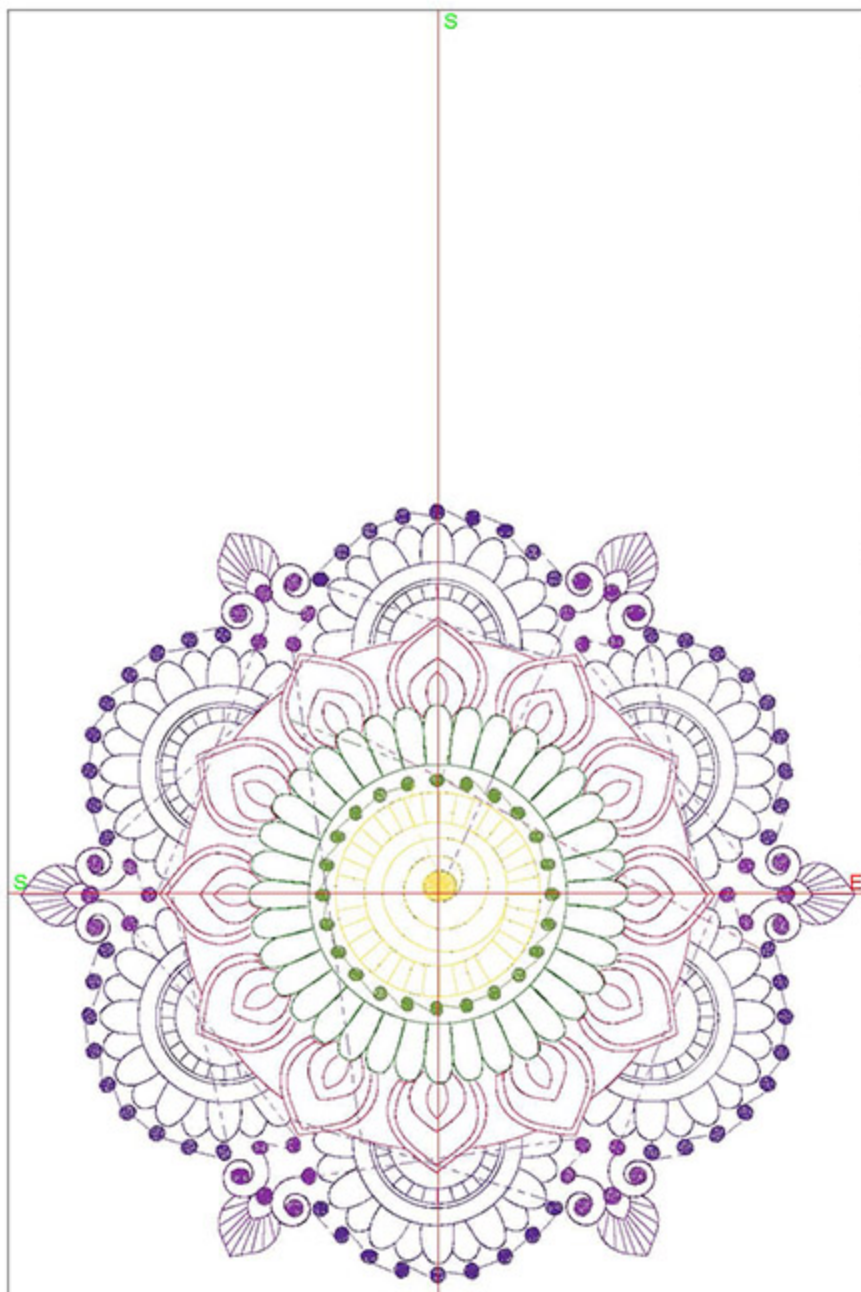

Design Worksheet

Zoom: 0.61

BERNINA Embroidery
Software DesignerPlus

Name: HFFloralEight8x8.ART

Height: 199.9 mm
 Width: 199.9 mm
 Stitches: 21633
 Colors: 7
 Color changes: 6
 Trims: 55
 Machine format: Bernina
 Hoop: BERNINA E16 9cm - 3.51in Round
 Total bobbin: 33.84m

Stitches: 19666

Colors: 6

Color changes: 5

Trims: 31

Machine format: Bernina

Hoop: BERNINA Large Oval Hoop, 255 x 145, #26 (template violet)

Hoop template: violet

Foot: #26

Machine runtime:

Module	Runtime (hr:min:sec)
Large	0:34:11

Design Worksheet

Zoom: 0.61

BERNINA Embroidery
Software DesignerPlus

Name: HFFloralThree8x8.ART

Height: 186.8 mm

Width: 200.0 mm

Stitches: 16555

Colors: 6

Color changes: 5

Trims: 118

Machine format: Bernina

Hoop: BERNINA E16 9cm - 3.51in Round

Total bobbin: 22.77m

Color Sequence: