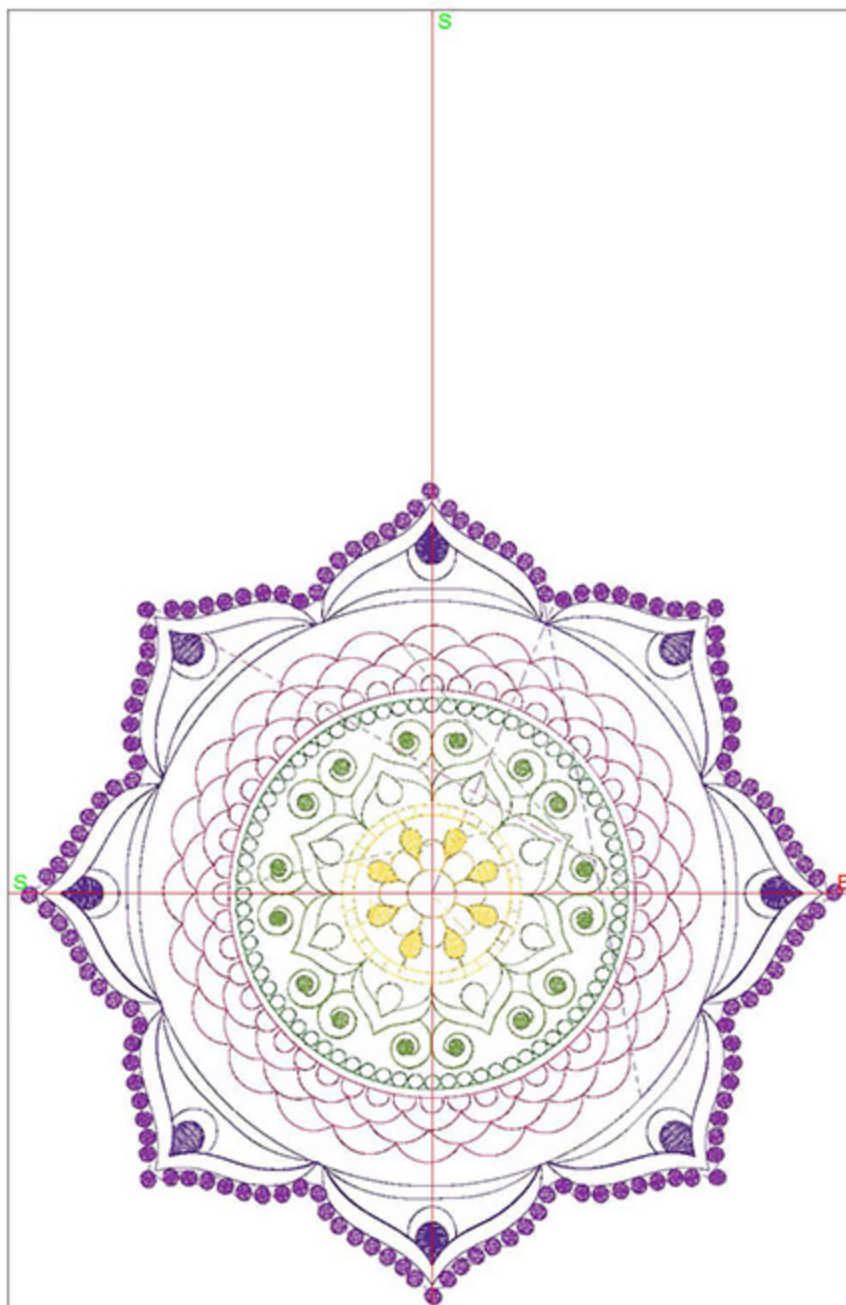

Design Worksheet

Zoom: 0.61

BERNINA Embroidery
Software DesignerPlus

Name:HFFloralSix8x8.ART

Height: 200.0 mm
Width: 200.0 mm
Stitches: 20717
Colors: 7
Color changes: 6
Trims: 136
Machine format: Bernina
Hoop: BERNINA E16 9cm - 3.51in Round
Total bobbin: 31.40m

Color Sequence:

#	Color	Code	Name	Chart
1.	8	1880	Deep Lilac	Madeira Polyneon
2.	2	1922	Regal Purple	Madeira Polyneon
3.	4	1986	Ripe Raspberry	Madeira Polyneon
4.	6	1770	Light Emerald Green	Madeira Polyneon
5.	1	1648	Celery	Madeira Polyneon
6.	3	1735	Lemonade	Madeira Polyneon
7.	5	1771	Whipped Butterscotch	Madeira Polyneon

Machine runtime:

Module	Runtime (hr:min:sec)
Large	0:56:41