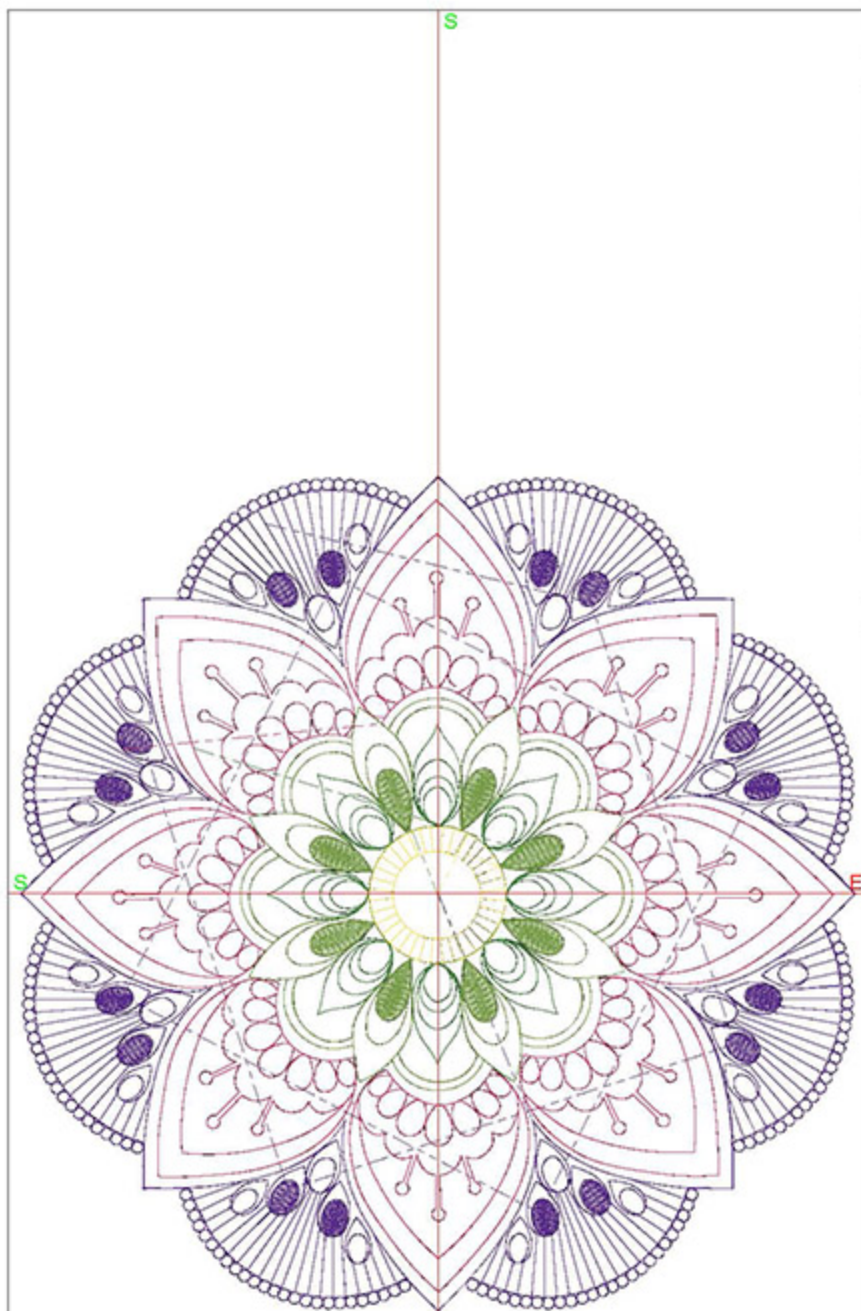

Name: HFFloralOne8x8.ART

Height: 200.0 mm

Width: 200.0 mm

Stitches: 23788

Colors: 5

Color changes: 4

Trims: 21

Machine format: Bernina

Hoop: BERNINA E16 9cm - 3.51in Round

Total bobbin: 33.83m

Color Sequence:

#	Color	Code	Name	Chart
1.	5	1922	Regal Purple	Madeira Polyneon
2.	8	1986	Ripe Raspberry	Madeira Polyneon
3.	3	1770	Light Emerald Green	Madeira Polyneon
4.	2	1648	Celery	Madeira Polyneon
5.	7	1735	Lemonade	Madeira Polyneon

Machine runtime:

Module	Runtime (hr:min:sec)
Large	0:31:55