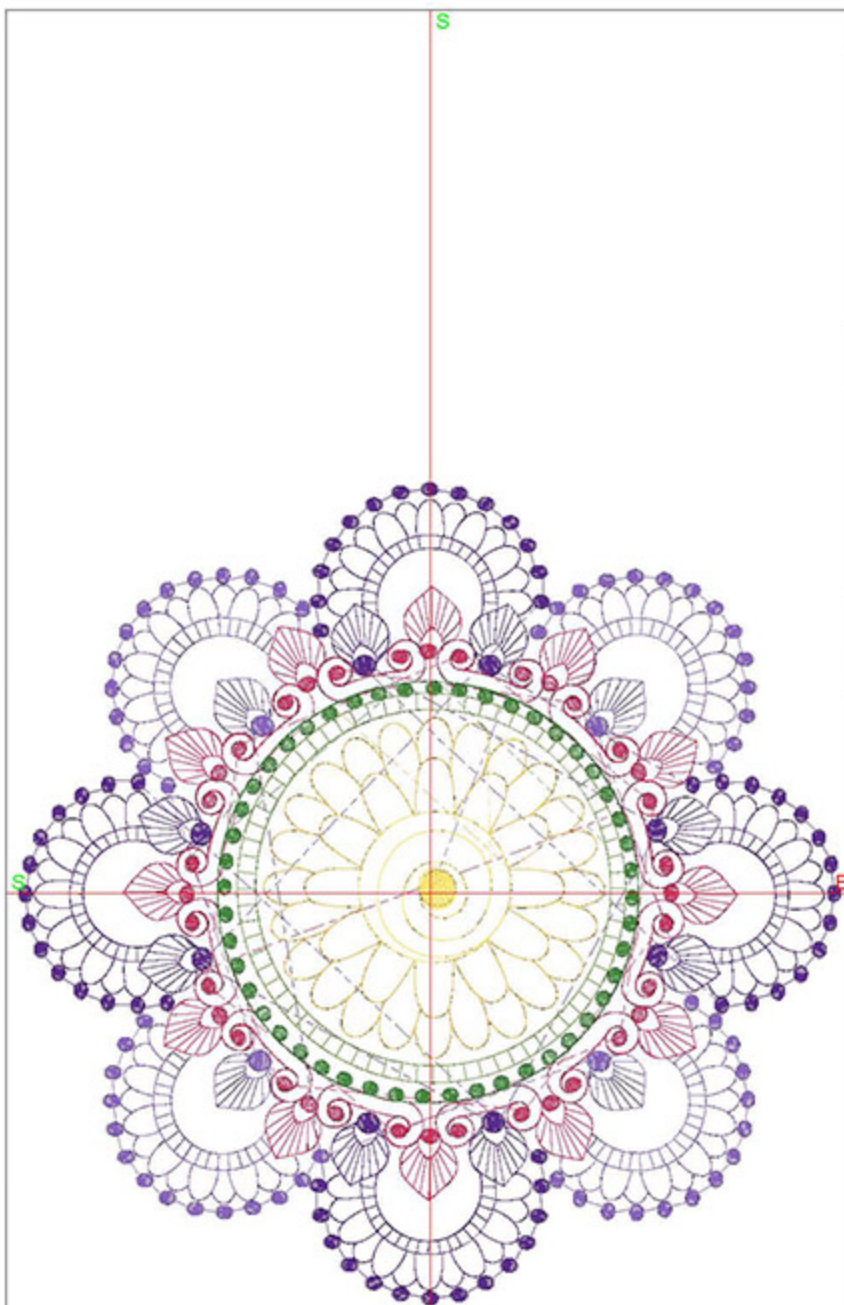

Design Worksheet

Zoom: 0.61

BERNINA Embroidery
Software DesignerPlus

Name: HFFloralEight8x8.ART

Height: 199.9 mm
 Width: 199.9 mm
 Stitches: 21633
 Colors: 7
 Color changes: 6
 Trims: 55
 Machine format: Bernina
 Hoop: BERNINA E16 9cm - 3.51in Round
 Total bobbin: 33.84m

Stitches: 19666

Colors: 6

Color changes: 5

Trims: 31

Machine format: Bernina

Hoop: BERNINA Large Oval Hoop, 255 x 145, #26 (template violet)

Hoop template: violet

Foot: #26

Width: 200.0 mm

Stitches: 25686

Colors: 6

Color changes: 5

Trims: 123

Machine format: Bernina

Hoop: BERNINA E16 9cm - 3.51in Round

Total bobbin: 28.23m

Machine runtime:

Module **Runtime (hr:min:sec)**

Large 0:57:16

Design Worksheet

Zoom: 0.61

BERNINA Embroidery
Software DesignerPlus

Name: HFFloralTwo8x8.ART

Height: 199.9 mm
 Width: 199.9 mm
 Stitches: 23731
 Colors: 7
 Color changes: 6
 Trims: 133
 Machine format: Bernina
 Hoop: BERNINA E16 9cm - 3.51in Round
 Total bobbin: 31.79m