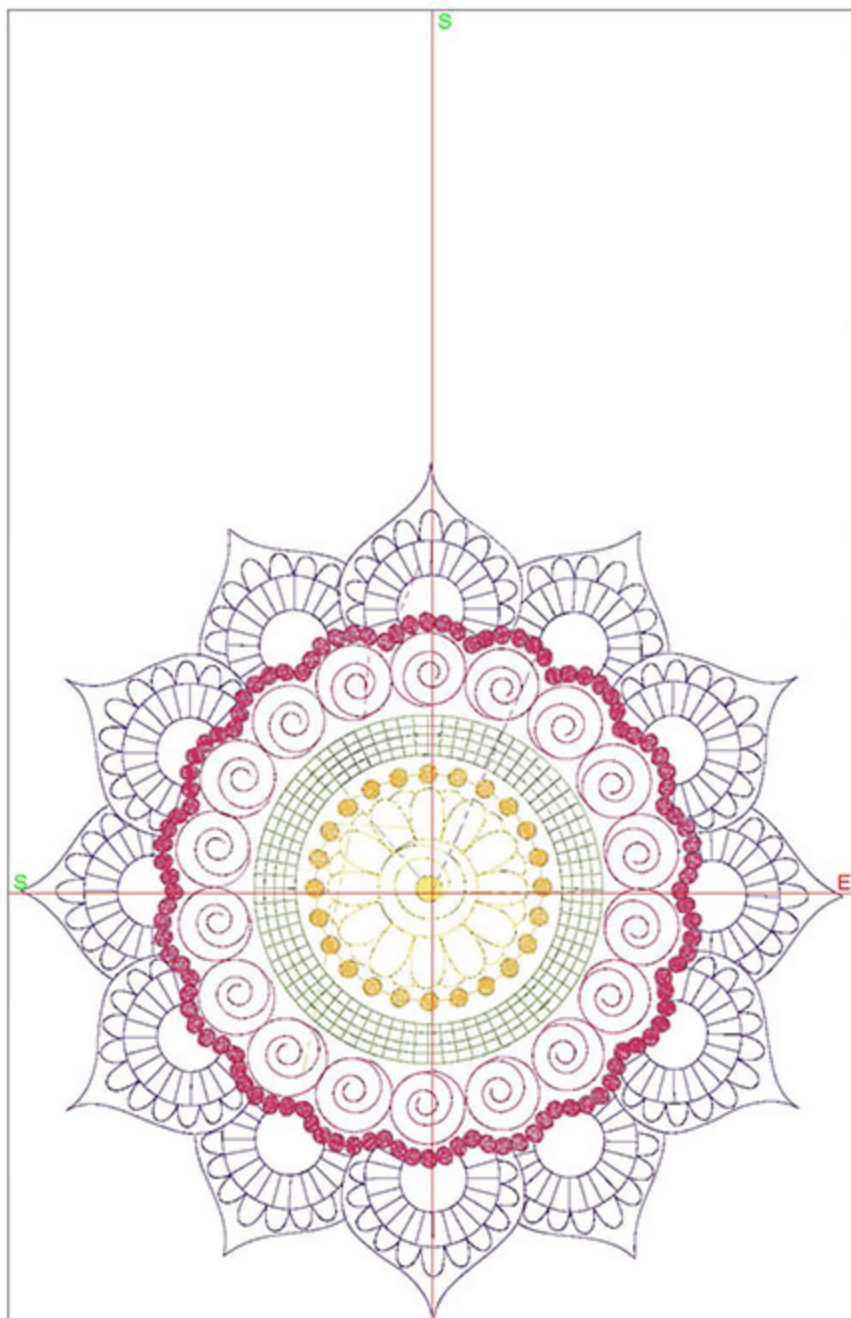

Design Worksheet

Zoom: 0.61

BERNINA Embroidery
Software DesignerPlus

Name: HFFloralEight8x8.ART

Height: 199.9 mm
 Width: 199.9 mm
 Stitches: 21633
 Colors: 7
 Color changes: 6
 Trims: 55
 Machine format: Bernina
 Hoop: BERNINA E16 9cm - 3.51in Round
 Total bobbin: 33.84m

Machine runtime:

Module	Runtime (hr:min:sec)
Large	0:38:19

Design Worksheet

Zoom: 0.64

BERNINA Embroidery
Software DesignerPlus

Name: HFFloralEleven8x8.ART

Height: 200.0 mm
 Width: 190.6 mm
 Stitches: 17931
 Colors: 5
 Color changes: 4
 Trims: 97
 Machine format: Bernina
 Hoop: BERNINA E16 9cm - 3.51in Round
 Total bobbin: 26.64m