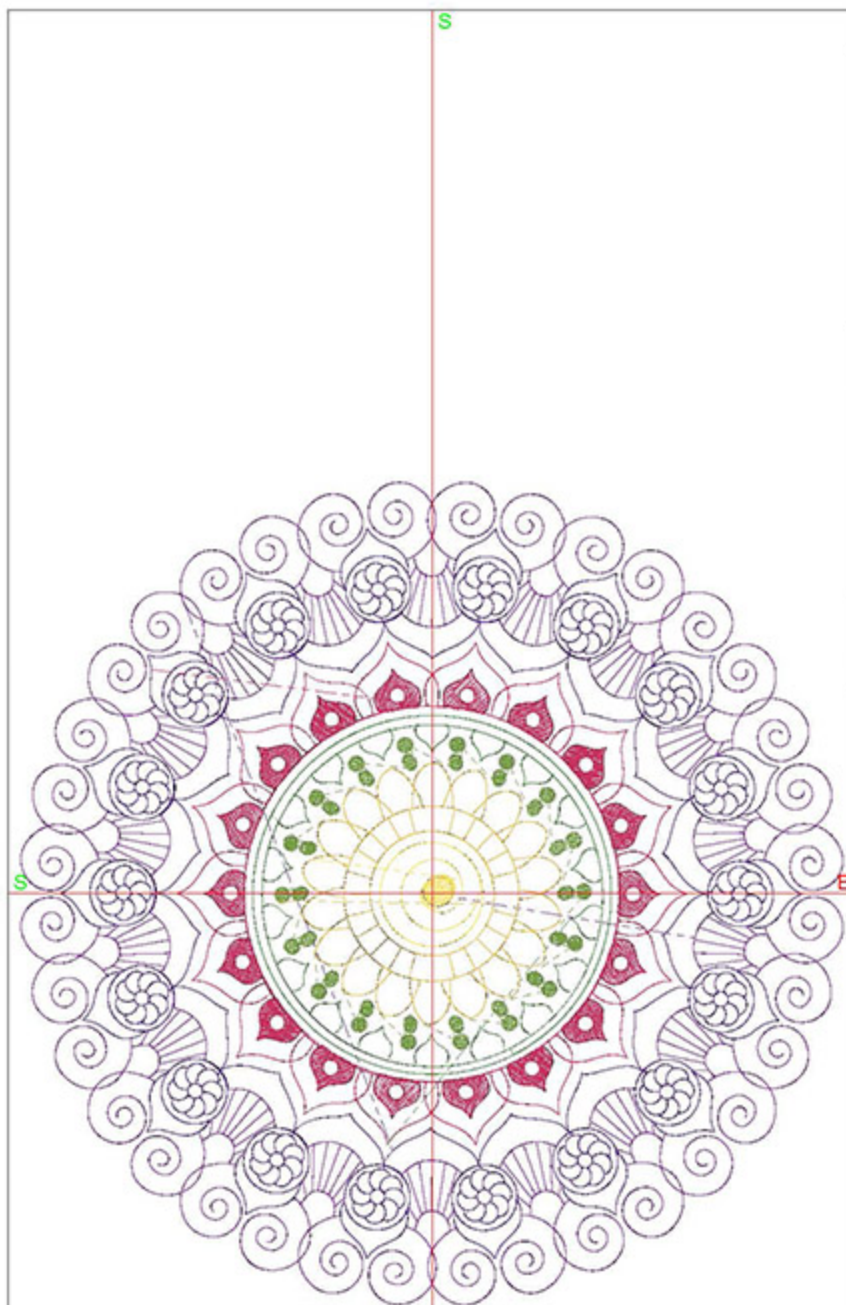

Machine runtime:

Module **Runtime (hr:min:sec)**

Large 0:30:11

Design Worksheet

Zoom: 0.61

BERNINA Embroidery
Software DesignerPlus

Name: HFFloralNine8x8.ART

Height: 199.9 mm
 Width: 199.9 mm
 Stitches: 22152
 Colors: 7
 Color changes: 6
 Trims: 46
 Machine format: Bernina
 Hoop: BERNINA E16 9cm - 3.51in Round
 Total bobbin: 27.98m