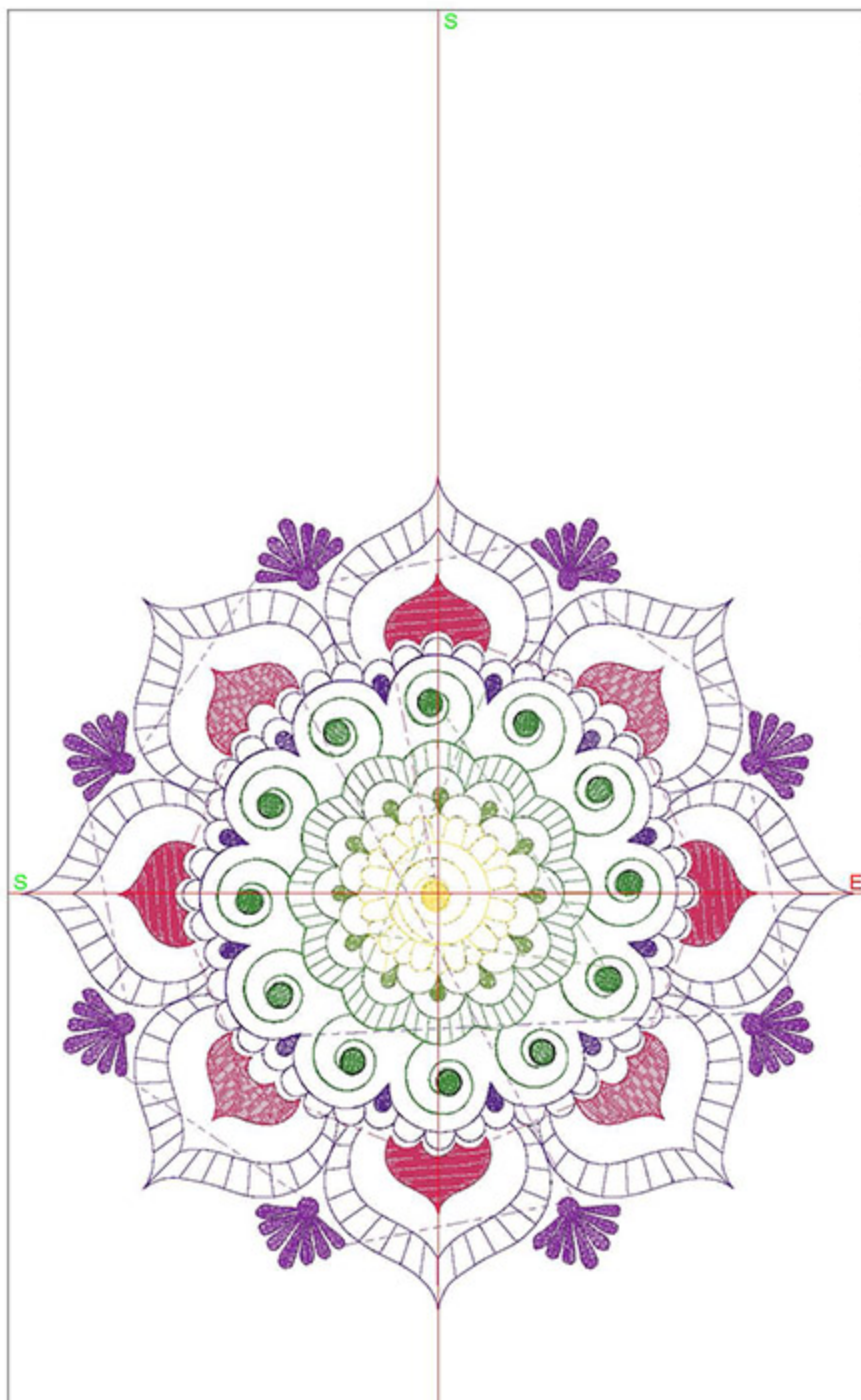

Design Worksheet

Zoom: 0.61

BERNINA Embroidery
Software DesignerPlus

Name: HFFloralEight8x8.ART

Height: 199.9 mm
 Width: 199.9 mm
 Stitches: 21633
 Colors: 7
 Color changes: 6
 Trims: 55
 Machine format: Bernina
 Hoop: BERNINA E16 9cm - 3.51in Round
 Total bobbin: 33.84m

Stitches: 19666

Colors: 6

Color changes: 5

Trims: 31

Machine format: Bernina

Hoop: BERNINA Large Oval Hoop, 255 x 145, #26 (template violet)

Hoop template: violet

Foot: #26

Design Worksheet

Zoom: 0.61

BERNINA Embroidery
Software DesignerPlus

Name:HFFloralSix8x8.ART

Height: 200.0 mm
 Width: 200.0 mm
 Stitches: 20717
 Colors: 7
 Color changes: 6
 Trims: 136
 Machine format: Bernina
 Hoop: BERNINA E16 9cm - 3.51in Round
 Total bobbin: 31.40m

Machine runtime:

Module	Runtime (hr:min:sec)
Large	0:56:41

Design Worksheet

Zoom: 0.61

BERNINA Embroidery
Software DesignerPlus

Name: HFFloralTen8x8.ART

Height: 200.0 mm
 Width: 200.0 mm
 Stitches: 22061
 Colors: 6
 Color changes: 5
 Trims: 33
 Machine format: Bernina
 Hoop: BERNINA E16 9cm - 3.51in Round
 Total bobbin: 35.55m