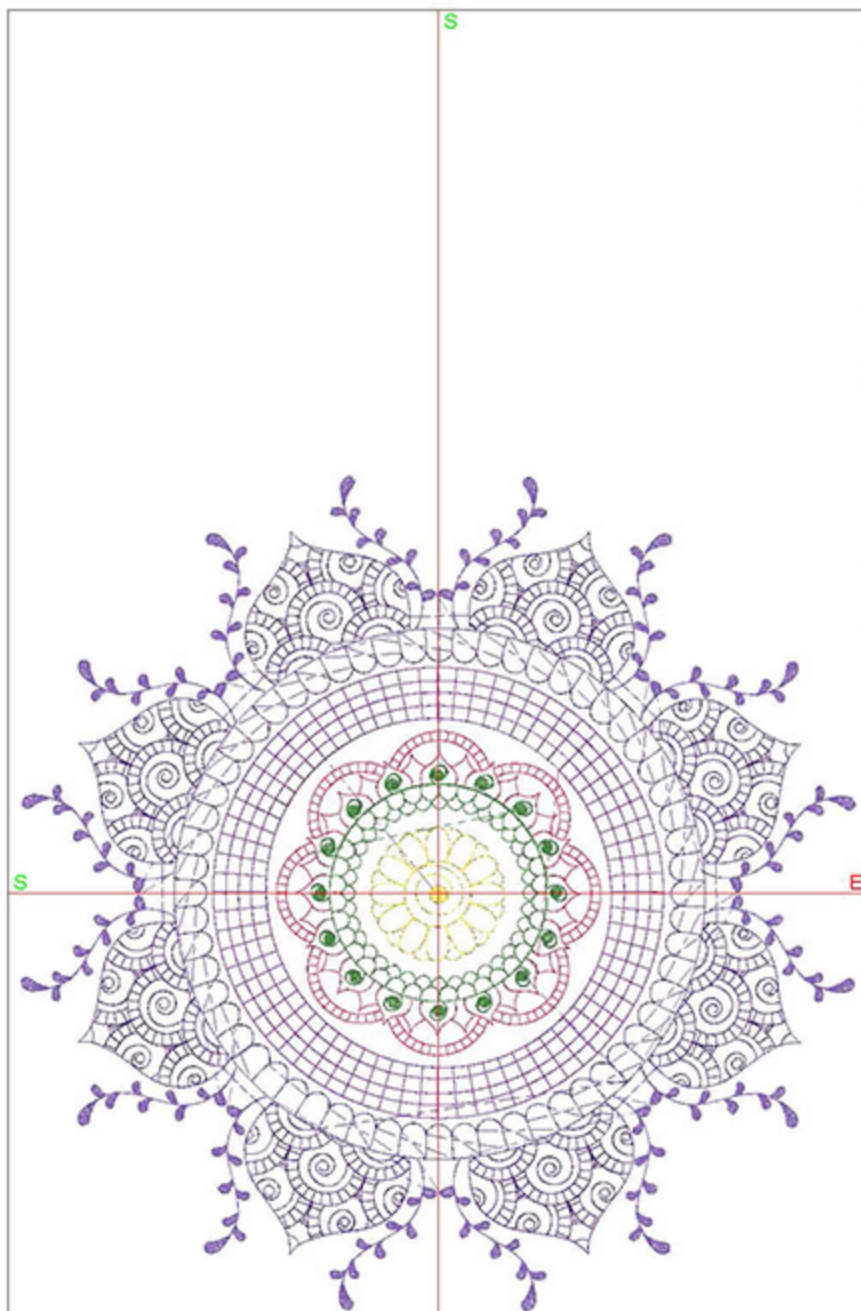

Design Worksheet

Zoom: 0.61

BERNINA Embroidery
Software DesignerPlus

Name: HFFloralEight8x8.ART

Height: 199.9 mm
 Width: 199.9 mm
 Stitches: 21633
 Colors: 7
 Color changes: 6
 Trims: 55
 Machine format: Bernina
 Hoop: BERNINA E16 9cm - 3.51in Round
 Total bobbin: 33.84m

Machine runtime:

Module **Runtime (hr:min:sec)**

Large 0:47:06

Design Worksheet

Zoom: 0.61

BERNINA Embroidery
Software DesignerPlus

Name: HFFloralTwelve8x8.ART

Height: 200.0 mm

Width: 200.0 mm

Stitches: 25686

Colors: 6

Color changes: 5

Trims: 123

Machine format: Bernina

Hoop: BERNINA E16 9cm - 3.51in Round

Total bobbin: 28.23m