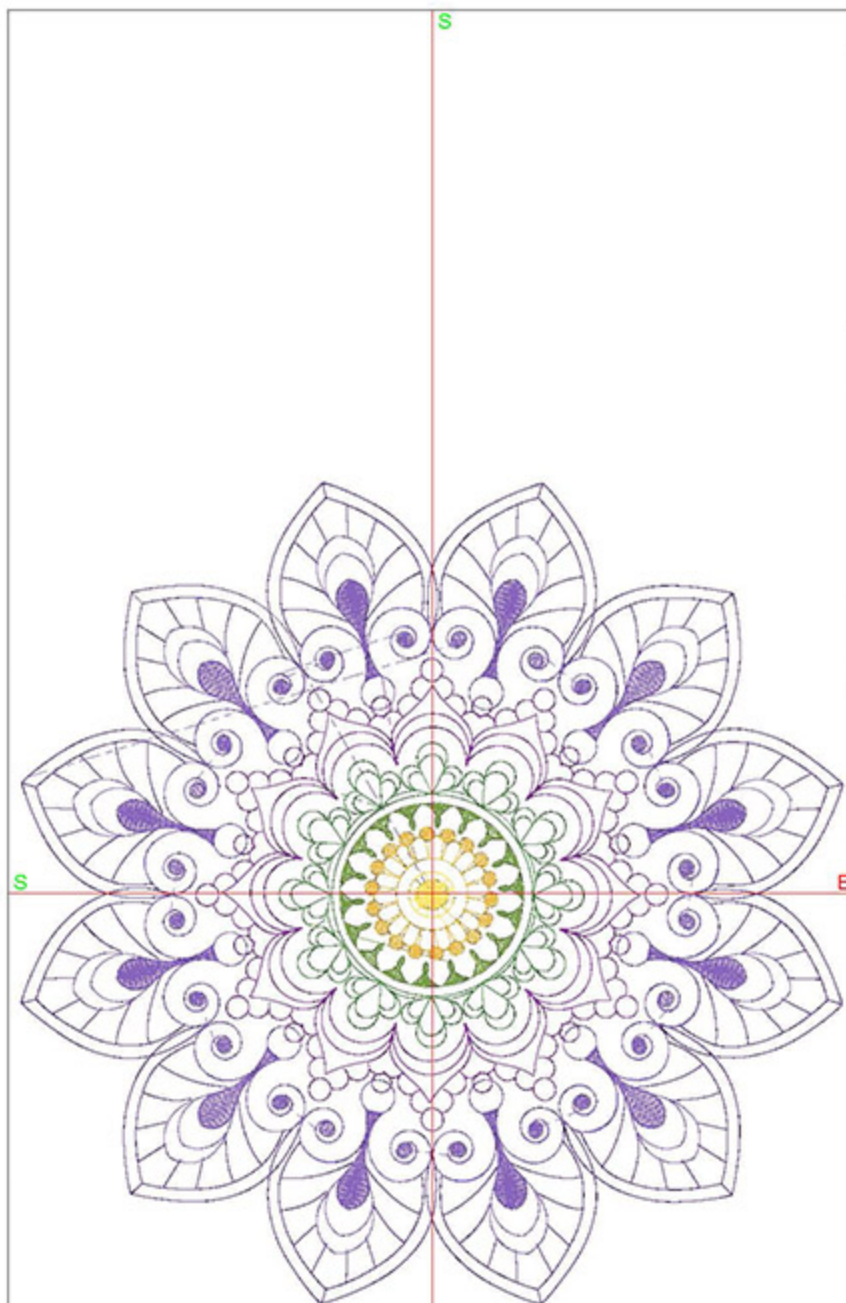

Machine runtime:

Module	Runtime (hr:min:sec)
Large	0:31:55

Design Worksheet

Zoom: 0.61

BERNINA Embroidery
Software DesignerPlus

Name: HFFloralSeven8x8.ART				
Height:	200.0 mm			
Width:	200.0 mm			
Stitches:	20358			
Colors:	7			
Color changes:	6			
Trims:	49			
Machine format:	Bernina			
Hoop:	BERNINA E16 9cm - 3.51in Round			
Total bobbin:	30.17m			
Color Sequence:				
#	Color	Code	Name	Chart
1.	2	1922	Regal Purple	Madeira Polyneon
2.	7	1832	Majestic Purple	Madeira Polyneon
3.	8	1880	Deep Lilac	Madeira Polyneon
4.	6	1770	Light Emerald Green	Madeira Polyneon
5.	1	1648	Celery	Madeira Polyneon
6.	3	1735	Lemonade	Madeira Polyneon
7.	5	1771	Whipped Butterscotch	Madeira Polyneon
Machine runtime:				
Module	Runtime (hr:min:sec)			
Large	0:35:23			

Design Worksheet

Zoom: 0.61

BERNINA Embroidery
Software DesignerPlus

Name:HFFloralSix8x8.ART

Height: 200.0 mm
 Width: 200.0 mm
 Stitches: 20717
 Colors: 7
 Color changes: 6
 Trims: 136
 Machine format: Bernina
 Hoop: BERNINA E16 9cm - 3.51in Round
 Total bobbin: 31.40m