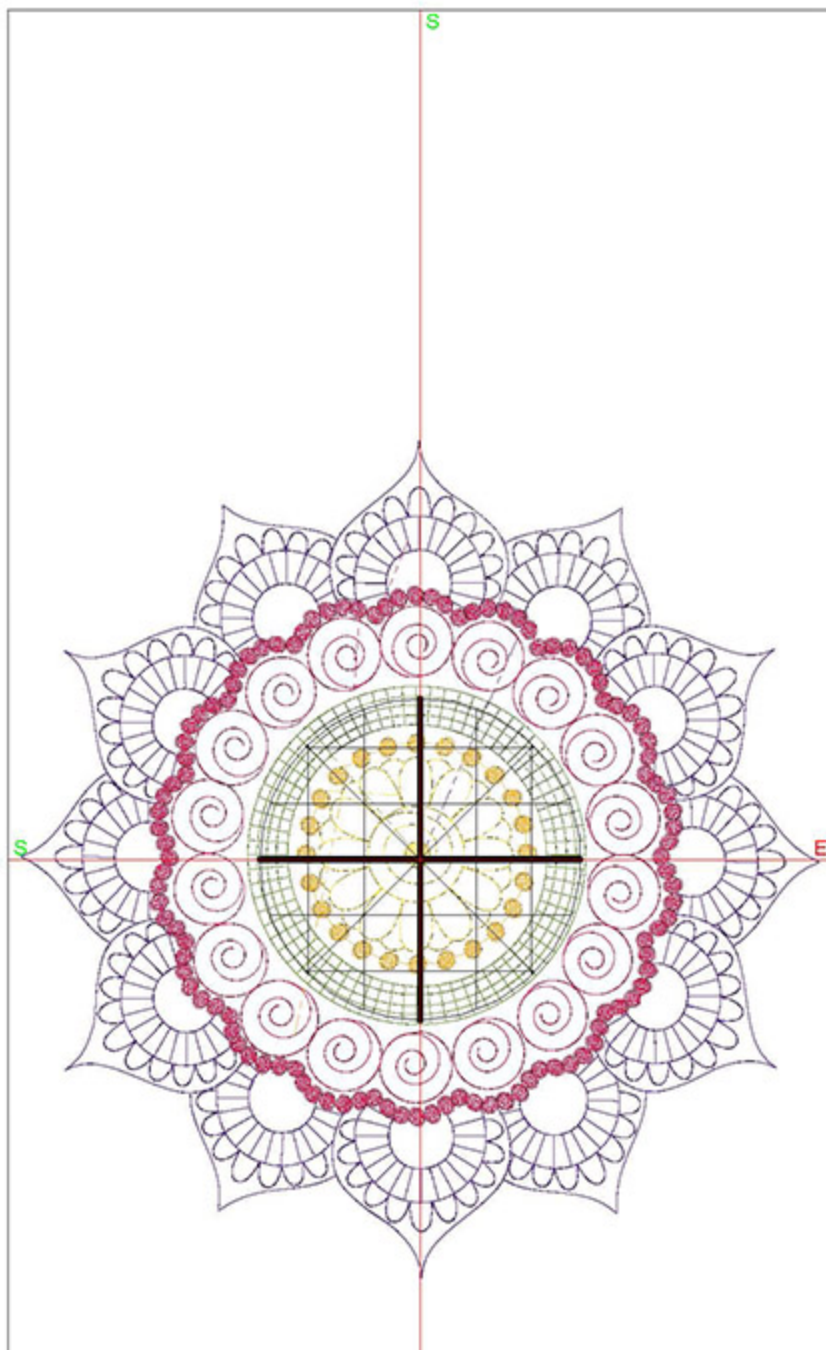

Design Worksheet

BERNINA Embroidery Software DesignerPlus
Design: HFFloralEight6x6

Stitches: 16658
Colors: 7
Height: 150.0 mm
Width: 149.9 mm
Zoom: 0.78

Total bobbin: 23.23m

Color Film:

#	Chart	Code	Name	Thread
1.		Madeira Polyneon 1922	Regal Purple	18.96m
2.		Madeira Polyneon 1986	Ripe Raspberry	10.30m
3.		Madeira Polyneon 1770	Light Emerald Green	10.98m
4.		Madeira Polyneon 1648	Celery	10.93m
5.		Madeira Polyneon 1771	Whipped Butterscotch	3.33m
6.		Madeira Polyneon 1735	Lemonade	2.15m
7.		Madeira Polyneon 1880	Deep Lilac	15.85m

Machine runtime: 0:31:21

Design Worksheet

BERNINA Embroidery Software DesignerPlus
Design: HFFloralEleven6x6

Stitches: 14103
Colors: 5
Height: 150.0 mm
Width: 143.0 mm
Zoom: 0.82

Total bobbin: 18.69m

Color Film:

#	Chart	Code	Name	Thread
1.		1922	Regal Purple	19.73m
2.		1986	Ripe Raspberry	25.21m
3.		1771	Whipped Butterscotch	4.70m
4.		1735	Lemonade	3.18m
5.		1648	Celery	6.93m

Machine runtime: 0:34:16

Design Worksheet

Zoom: 0.78

Total bobbin: 21.15m

Color Film:

#	Chart	Code	Name	Thread
1.		1880	Deep Lilac	30.21m
2.		1648	Celery	3.94m
3.		1771	Whipped Butterscotch	1.85m
4.		1735	Lemonade	1.63m
5.		1986	Ripe Raspberry	2.93m
6.		1922	Regal Purple	26.39m