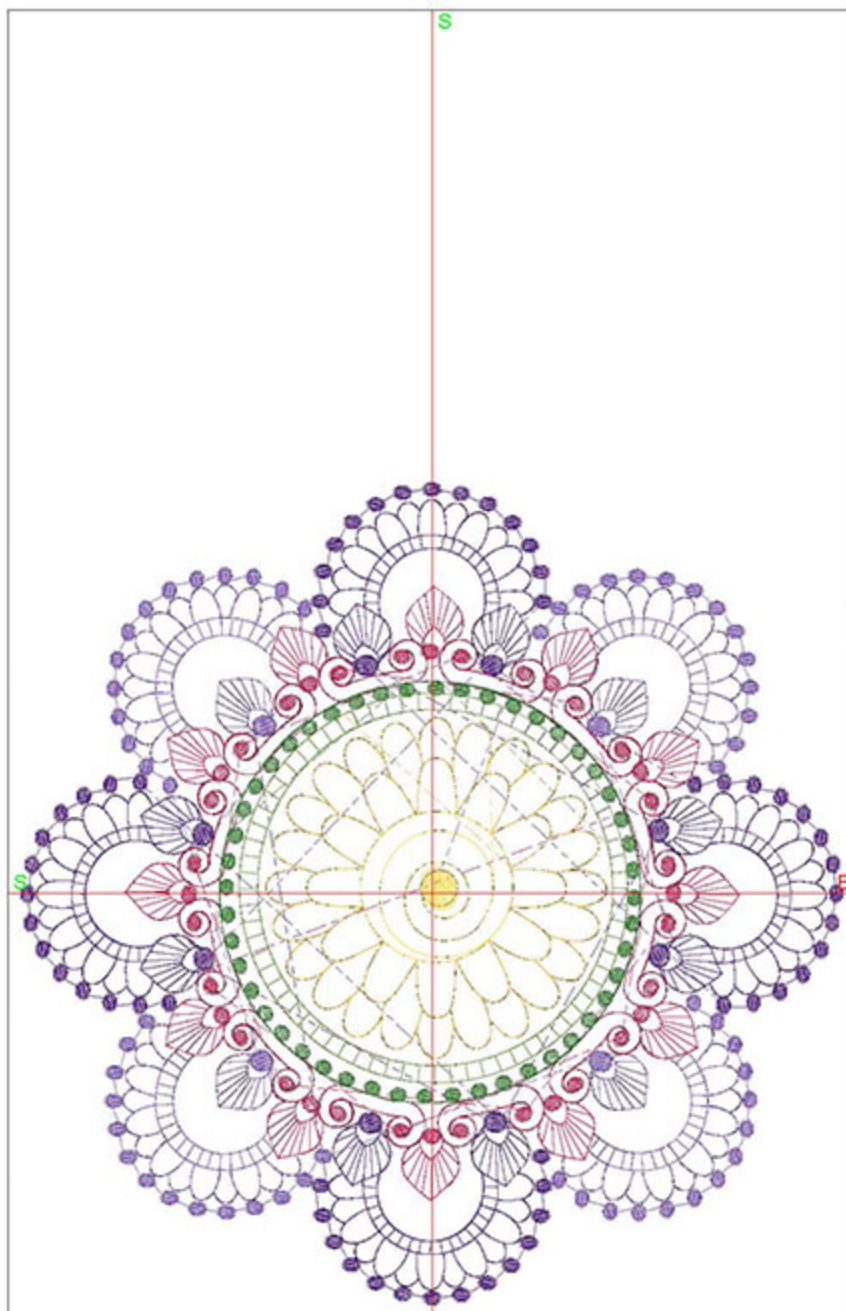

Zoom: 0.78

Total bobbin: 21.15m

Color Film:

#	Chart	Code	Name	Thread
1.		1880	Deep Lilac	30.21m
2.		1648	Celery	3.94m
3.		1771	Whipped Butterscotch	1.85m
4.		1735	Lemonade	1.63m
5.		1986	Ripe Raspberry	2.93m
6.		1922	Regal Purple	26.39m

Zoom: 0.78

Total bobbin: 19.69m

Color Film:

#	Chart	Code	Name	Thread
1.		1880	Deep Lilac	20.35m
2.		1922	Regal Purple	17.32m
3.		1986	Ripe Raspberry	16.90m
4.		1770	Light Emerald Green	3.81m
5.		1648	Celery	5.15m
6.		1771	Whipped Butterscotch	3.72m
7.		1735	Lemonade	1.04m

Zoom: 0.78

Total bobbin: 21.45m

Color Film:

#	Chart	Code	Name	Thread
1.		1922	Regal Purple	12.56m
2.		1832	Majestic Purple	31.53m
3.		1880	Deep Lilac	9.78m
4.		1770	Light Emerald Green	6.13m
5.		1648	Celery	4.37m
6.		1735	Lemonade	0.74m
7.		1771	Whipped Butterscotch	4.04m

Machine runtime:

Module	Runtime (hr:min:sec)
Large	0:46:02

Design Worksheet

Zoom: 0.81

BERNINA Embroidery
Software DesignerPlus

Name: HFFloralTwo6x6.ART

Height: 149.9 mm
 Width: 149.9 mm
 Stitches: 19907
 Colors: 7
 Color changes: 6
 Trims: 145
 Machine format: Bernina
 Hoop: BERNINA E16 9cm - 3.51in Round
 Total bobbin: 22.72m