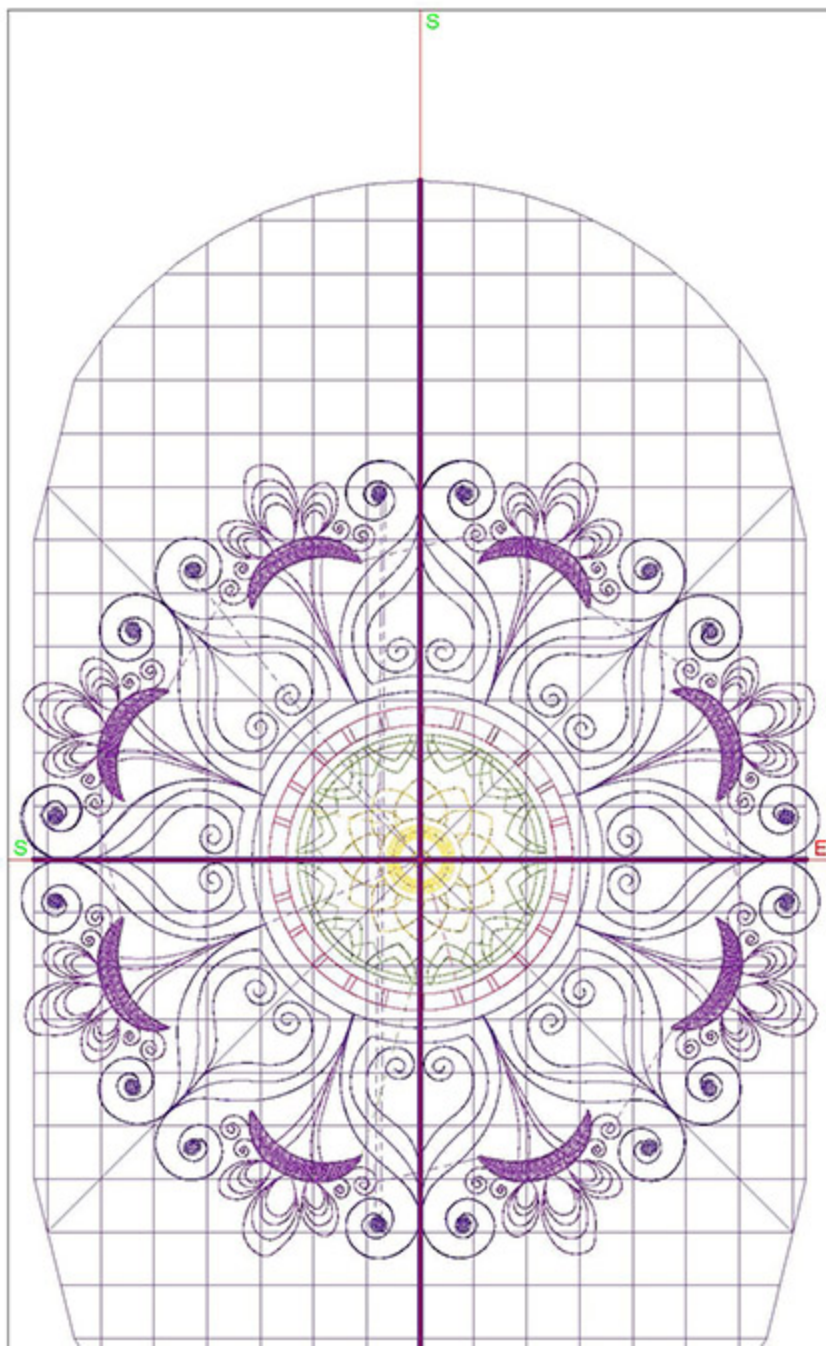

Color Film:

#	Chart	Code	Name	Thread
1.		1922	Regal Purple	22.49m
2.		1986	Ripe Raspberry	7.90m
3.		1648	Celery	7.74m
4.		1771	Whipped Butterscotch	3.97m
5.		1735	Lemonade	2.20m
6.		1832	Majestic Purple	20.29m

Machine runtime: 0:32:32

Design Worksheet

BERNINA Embroidery Software DesignerPlus

Design: HFFloralFour6x6

Stitches: 15627

Colors: 6

Height: 150.0 mm

Width: 150.0 mm

Zoom: 0.78

Total bobbin: 21.15m

Color Film:

#	Chart	Code	Name	Thread
1.		1880	Deep Lilac	30.21m
2.		1648	Celery	3.94m
3.		1771	Whipped Butterscotch	1.85m
4.		1735	Lemonade	1.63m
5.		1986	Ripe Raspberry	2.93m
6.		1922	Regal Purple	26.39m

Zoom: 0.78

Total bobbin: 19.69m

Color Film:

#	Chart	Code	Name	Thread
1.		1880	Deep Lilac	20.35m
2.		1922	Regal Purple	17.32m
3.		1986	Ripe Raspberry	16.90m
4.		1770	Light Emerald Green	3.81m
5.		1648	Celery	5.15m
6.		1771	Whipped Butterscotch	3.72m
7.		1735	Lemonade	1.04m