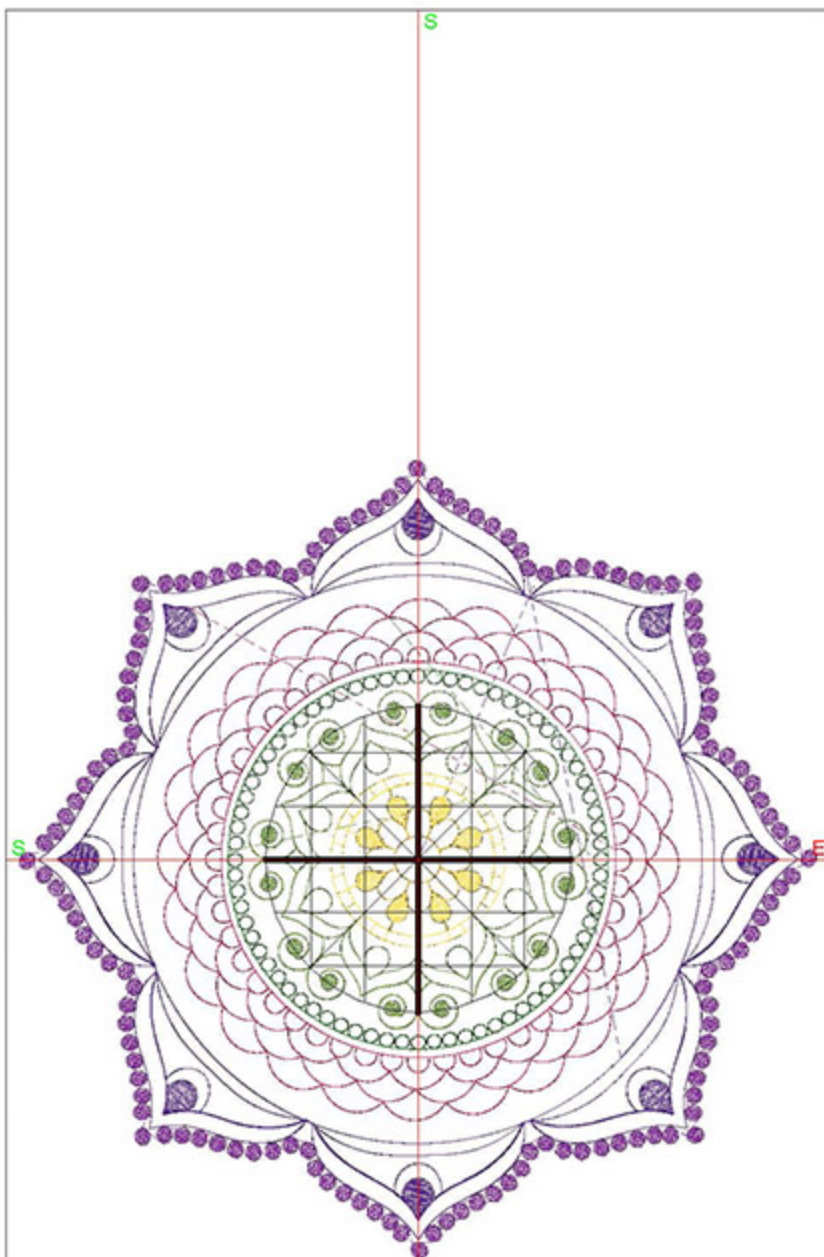

Zoom: 0.78

Total bobbin: 21.15m

Color Film:

#	Chart	Code	Name	Thread
1.		1880	Deep Lilac	30.21m
2.		1648	Celery	3.94m
3.		1771	Whipped Butterscotch	1.85m
4.		1735	Lemonade	1.63m
5.		1986	Ripe Raspberry	2.93m
6.		1922	Regal Purple	26.39m

Zoom: 0.78

Total bobbin: 21.45m

Color Film:

#	Chart	Code	Name	Thread
1.		1922	Regal Purple	12.56m
2.		1832	Majestic Purple	31.53m
3.		1880	Deep Lilac	9.78m
4.		1770	Light Emerald Green	6.13m
5.		1648	Celery	4.37m
6.		1735	Lemonade	0.74m
7.		1771	Whipped Butterscotch	4.04m

Machine runtime: 0:30:29

Design Worksheet

BERNINA Embroidery Software DesignerPlus

Design: HFFloralSixx6

Stitches: 15956

Colors: 7

Height: 149.9 mm

Width: 149.9 mm

Zoom: 0.78

Total bobbin: 21.18m

Color Film:

#	Chart	Code	Name	Thread
1.		1880	Deep Lilac	21.17m
2.		1922	Regal Purple	13.68m
3.		1986	Ripe Raspberry	9.56m
4.		1770	Light Emerald Green	5.53m
5.		1648	Celery	12.21m
6.		1735	Lemonade	4.37m
7.		1771	Whipped Butterscotch	1.14m