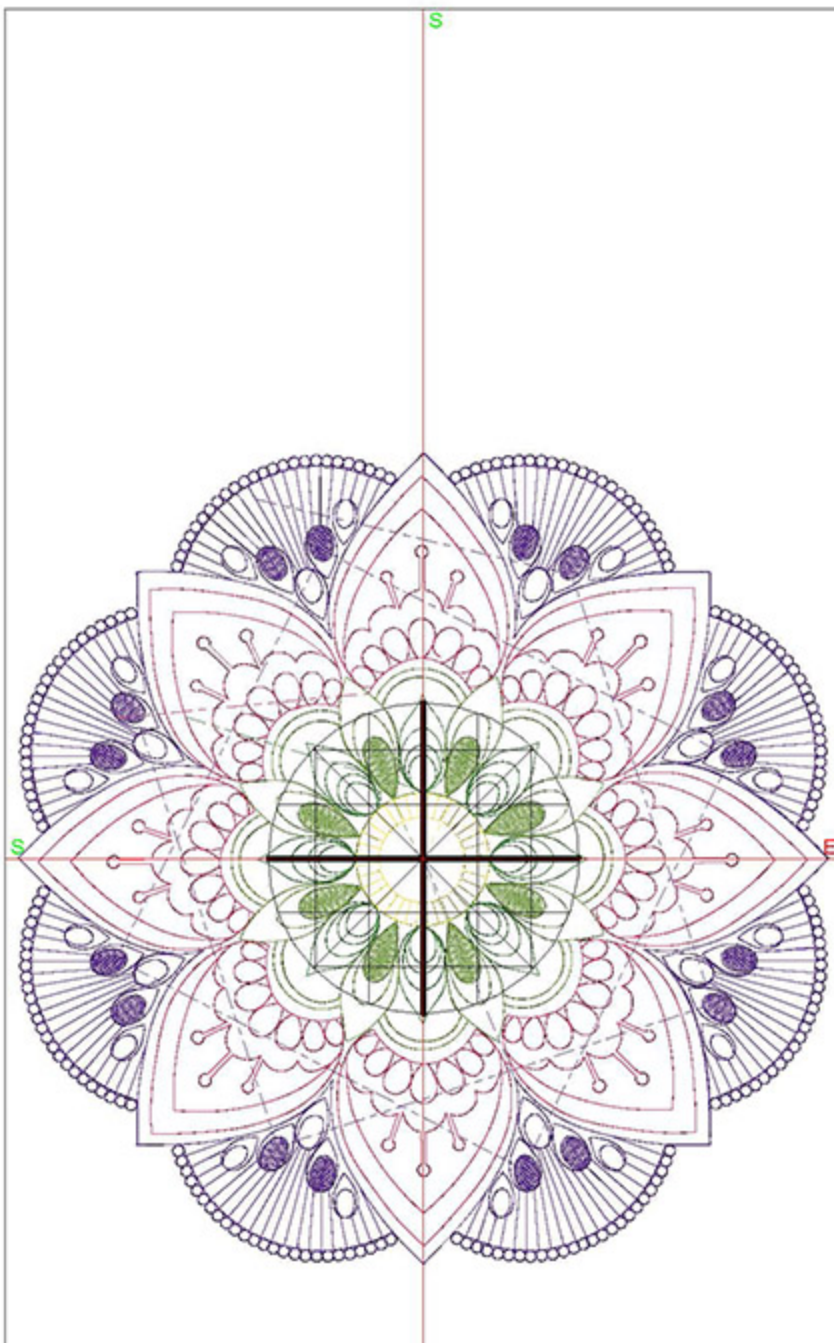

Color Film:

#	Chart	Code	Name	Thread
1.		1922	Regal Purple	22.49m
2.		1986	Ripe Raspberry	7.90m
3.		1648	Celery	7.74m
4.		1771	Whipped Butterscotch	3.97m
5.		1735	Lemonade	2.20m
6.		1832	Majestic Purple	20.29m

Zoom: 0.78

Total bobbin: 21.15m

Color Film:

#	Chart	Code	Name	Thread
1.		1880	Deep Lilac	30.21m
2.		1648	Celery	3.94m
3.		1771	Whipped Butterscotch	1.85m
4.		1735	Lemonade	1.63m
5.		1986	Ripe Raspberry	2.93m
6.		1922	Regal Purple	26.39m

Zoom: 0.78

Total bobbin: 19.69m

Color Film:

#	Chart	Code	Name	Thread
1.		1880	Deep Lilac	20.35m
2.		1922	Regal Purple	17.32m
3.		1986	Ripe Raspberry	16.90m
4.		1770	Light Emerald Green	3.81m
5.		1648	Celery	5.15m
6.		1771	Whipped Butterscotch	3.72m
7.		1735	Lemonade	1.04m

Zoom: 0.80

Total bobbin: 23.91m

Color Film:

#	Chart	Code	Name	Thread
1.		1922	Regal Purple	40.75m
2.		1986	Ripe Raspberry	17.94m
3.		1770	Light Emerald Green	5.27m
4.		1648	Celery	12.05m
5.		1735	Lemonade	1.79m