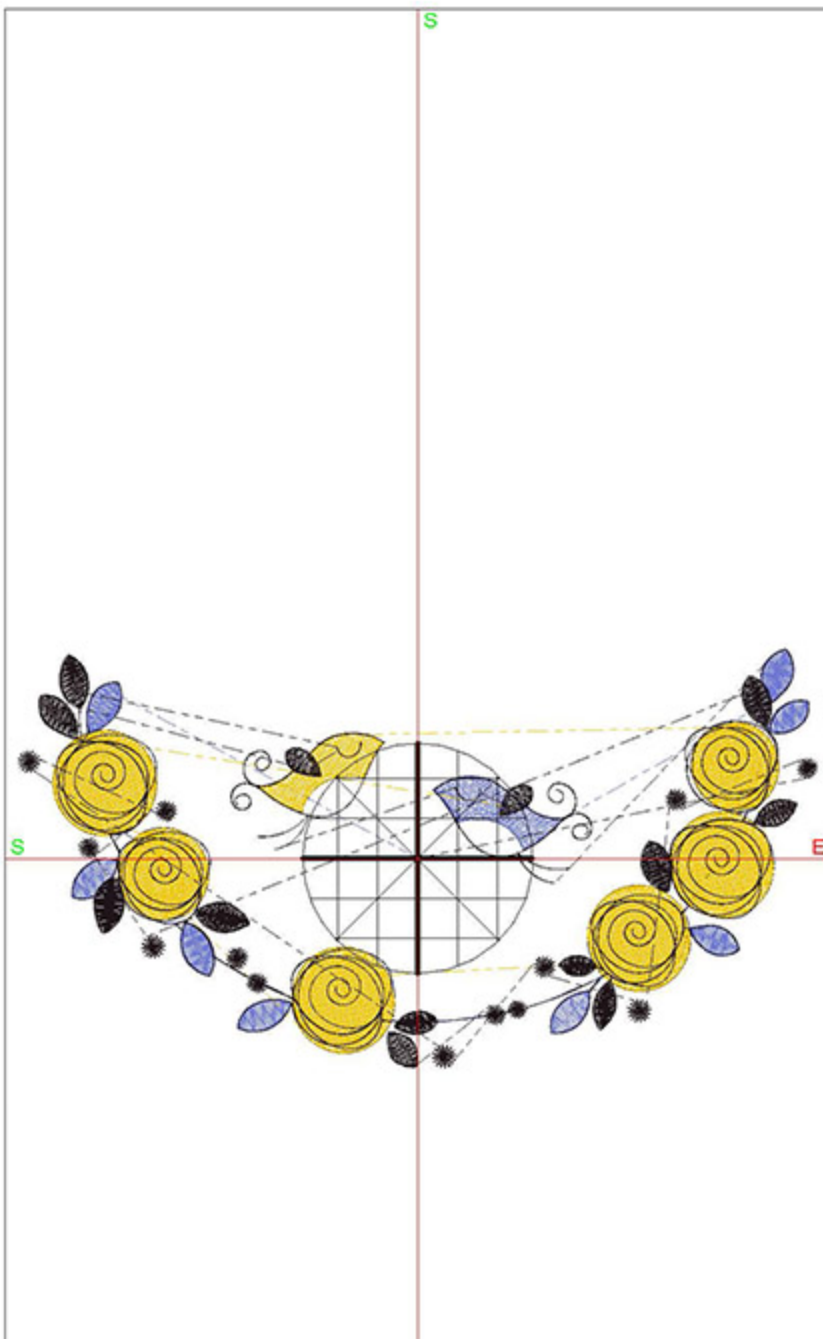

Design Worksheet

BERNINA Embroidery Software DesignerPlus

Design: SSBBirdieHalfWreath6x8

Stitches: 12183

Colors: 3

Height: 104.7 mm

Width: 199.8 mm

Zoom: 0.59

Total bobbin: 27.83m

Color Film:

#	Chart	Code	Name	Thread
1.		Madeira Polyneon	1943 Dark Periwinkle	11.11m
2.		Madeira Polyneon	1683 Lemon Drop	30.16m
3.		Madeira Polyneon	1931 Bittersweet Chocolate	30.06m

Color changes: 2

Trims: 38

Machine format: Bernina

Hoop: BERNINA Large Oval Hoop, 255 x 145, #26 (template violet)

Hoop template: violet

Foot: #26

Total bobbin: 11.98m

Color Sequence: