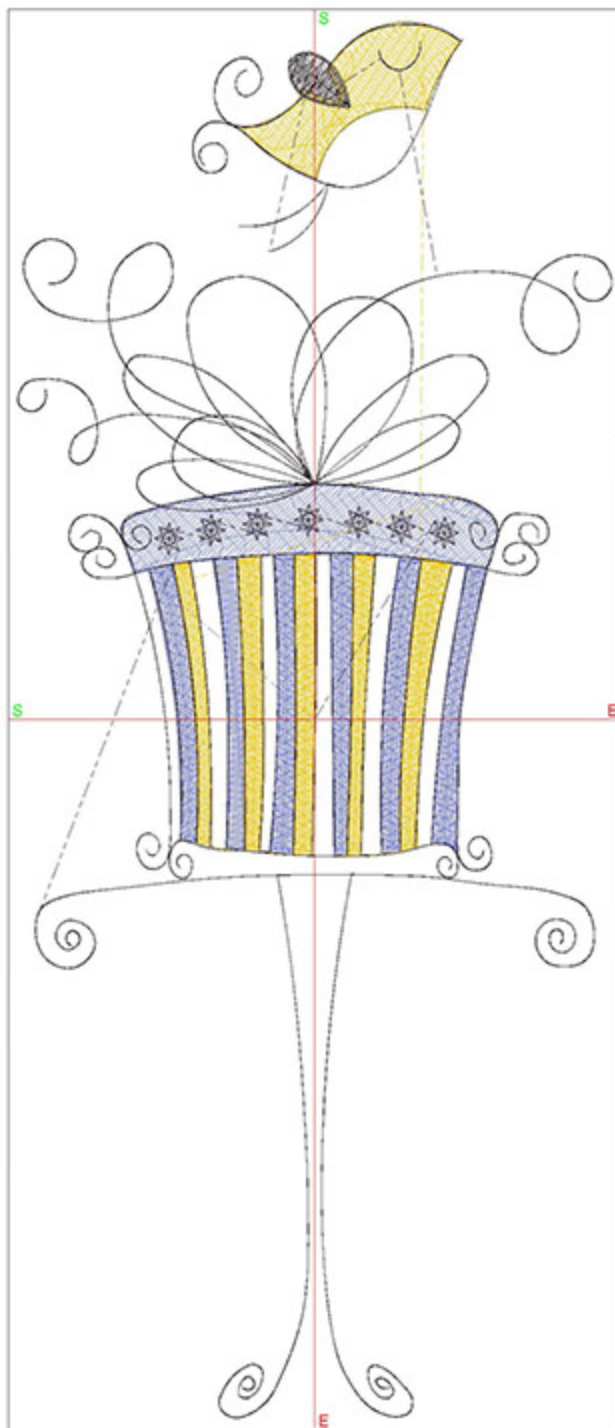

Design Worksheet

BERNINA Embroidery Software DesignerPlus

Design: SSBBirdieHalfWreath6x8

Stitches: 12183

Colors: 3

Height: 104.7 mm

Width: 199.8 mm

Zoom: 0.59

Machine runtime:

Module **Runtime (hr.min:sec)**

Large 0:32:38

Design Worksheet

Zoom: 1.19

BERNINA Embroidery
Software DesignerPlus

Name:SSBFlowerVase6x8.ART

Height: 199.9 mm
 Width: 109.7 mm
 Stitches: 7677
 Colors: 3
 Color changes: 2
 Trims: 35
 Machine format: Bernina
 Hoop: BERNINA E16 9cm - 3.51in Round
 Total bobbin: 13.17m

Large 0:17:45

Design Worksheet

Zoom: 1.28

BERNINA Embroidery
Software DesignerPlus

Name: SSBGift6x8.ART

Height: 199.8 mm
 Width: 94.6 mm
 Stitches: 8866
 Colors: 3
 Color changes: 2
 Trims: 13
 Machine format: Bernina
 Hoop: BERNINA E16 9cm - 3.51in Round
 Total bobbin: 17.23m

Color changes: 2

Trims: 38

Machine format: Bernina

Hoop: BERNINA Large Oval Hoop, 255 x 145, #26 (template violet)

Hoop template: violet

Foot: #26

Total bobbin: 11.98m

Color Sequence: