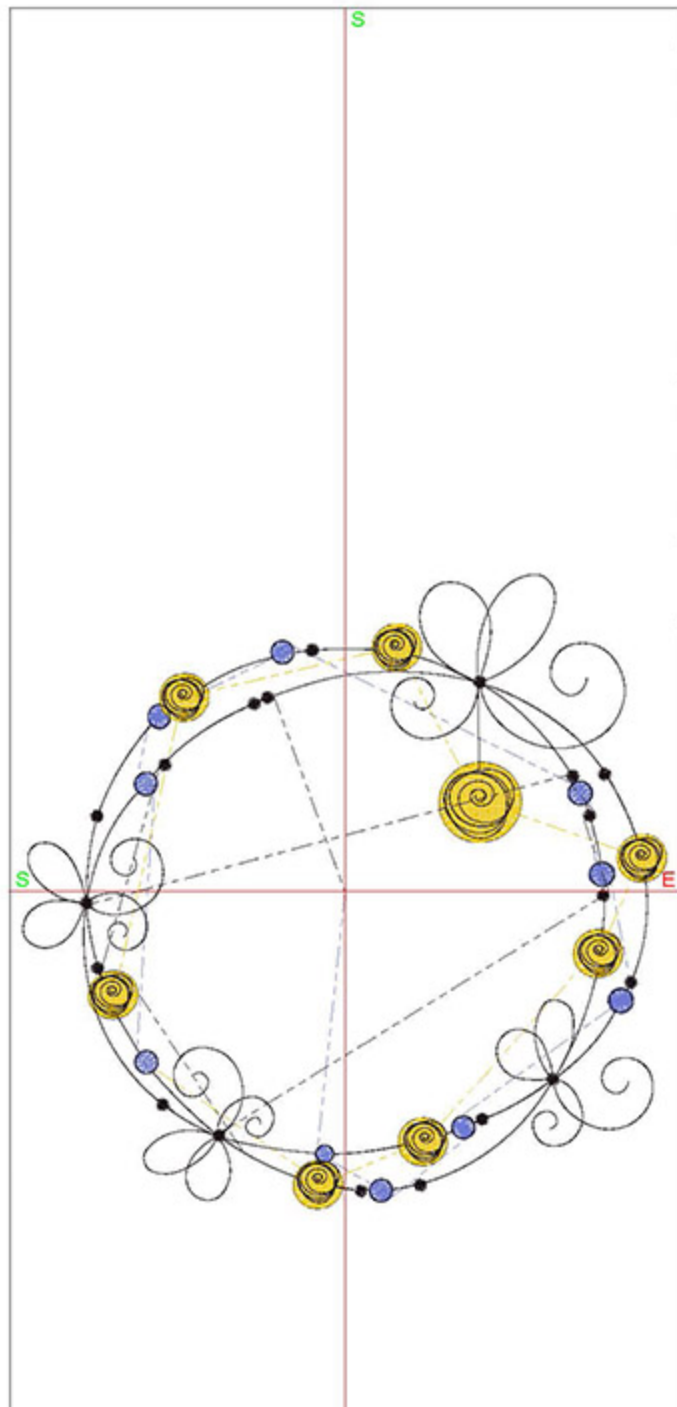

Large 0:17:45

Design Worksheet

Zoom: 1.28

BERNINA Embroidery
Software DesignerPlus

Name: SSBGift6x8.ART

Height: 199.8 mm
 Width: 94.6 mm
 Stitches: 8866
 Colors: 3
 Color changes: 2
 Trims: 13
 Machine format: Bernina
 Hoop: BERNINA E16 9cm - 3.51in Round
 Total bobbin: 17.23m

Design Worksheet

Zoom: 0.61

BERNINA Embroidery
Software DesignerPlus

Name:SSBRibbons6x8.ART				
Height:	124.4 mm			
Width:	200.0 mm			
Stitches:	8598			
Colors:	3			
Color changes:	2			
Trims:	32			
Machine format:	Bernina			
Hoop:	BERNINA E16 9cm - 3.51in Round			
Total bobbin:	15.75m			
Color Sequence:				
#	Color	Code	Name	Chart
1.	2	1683	Lemon Drop	Madeira Polyneon
2.	3	1943	Dark Periwinkle	Madeira Polyneon
3.	1	1931	Bittersweet Chocolate	Madeira Polyneon
Machine runtime:				
<u>Module</u>	<u>Runtime (hr.min:sec)</u>			
Large	0.18:29			

Design Worksheet

Zoom: 0.62

BERNINA Embroidery
Software DesignerPlus

Name:SSBWreath6x8.ART

Height: 149.8 mm

Width: 152.5 mm

Stitches: 7387

Colors: 3

Color changes: 2

Trims: 38

Machine format: Bernina

Hoop: BERNINA Large Oval Hoop, 255 x 145, #26 (template violet)

Hoop template: violet

Foot: #26

Total bobbin: 11.98m

Color Sequence: