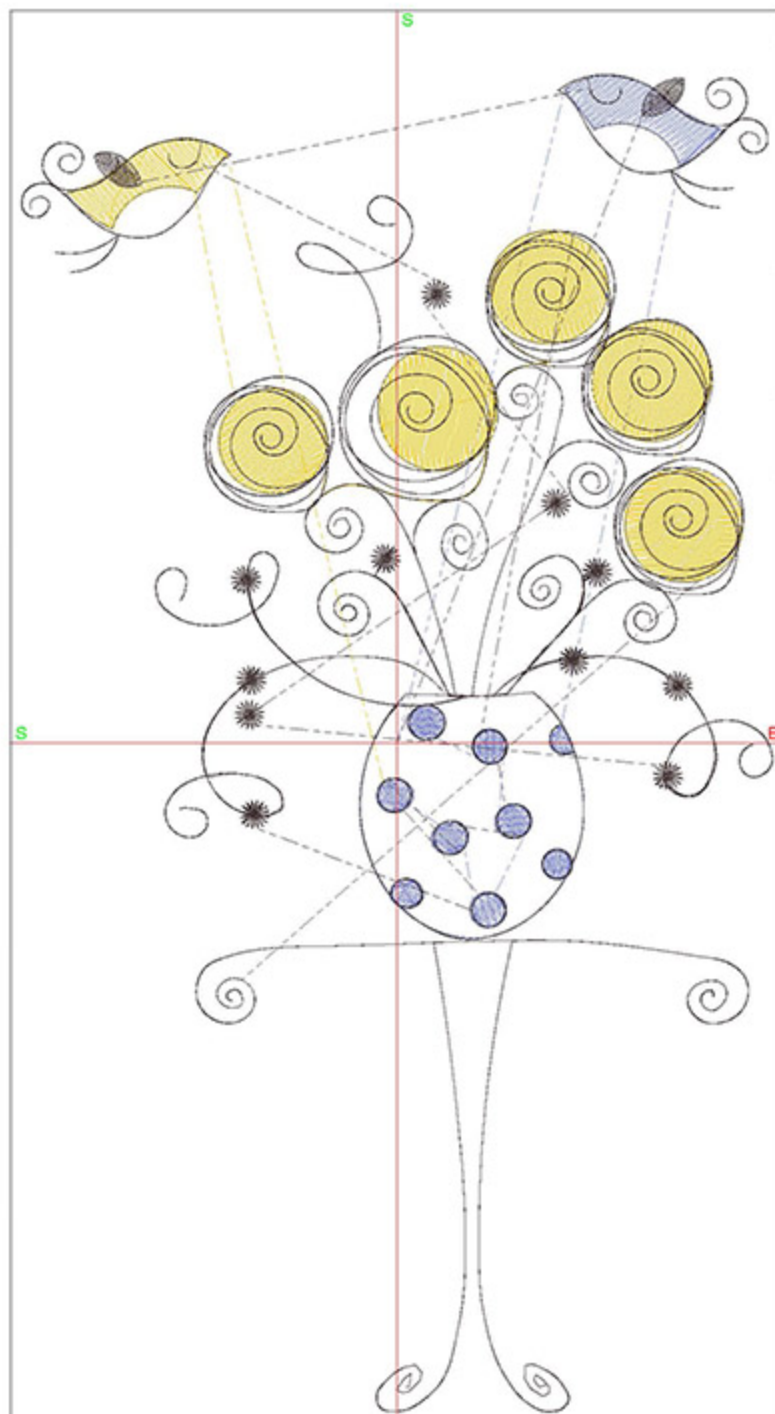

Colors: 3

Color changes: 2

Trims: 51

Machine format: Bernina

Hoop: BERNINA E16 9cm - 3.51in Round

Total bobbin: 33.65m

Color Sequence:

#	Color	Code	Name	Chart
1.	2	1943	Dark Periwinkle	Madeira Polyneon
2.	3	1683	Lemon Drop	Madeira Polyneon
3.	1	1931	Bittersweet Chocolate	Madeira Polyneon

Machine runtime:

Module **Runtime (hr.min:sec)**

Large 0:32:38

Design Worksheet

Zoom: 1.19

BERNINA Embroidery
Software DesignerPlus

Name:SSBFlowerVase6x8.ART

Height: 199.9 mm
 Width: 109.7 mm
 Stitches: 7677
 Colors: 3
 Color changes: 2
 Trims: 35
 Machine format: Bernina
 Hoop: BERNINA E16 9cm - 3.51in Round
 Total bobbin: 13.17m

Large 0:17:45

Design Worksheet

Zoom: 1.28

BERNINA Embroidery
Software DesignerPlus

Name: SSBGift6x8.ART

Height: 199.8 mm
 Width: 94.6 mm
 Stitches: 8866
 Colors: 3
 Color changes: 2
 Trims: 13
 Machine format: Bernina
 Hoop: BERNINA E16 9cm - 3.51in Round
 Total bobbin: 17.23m

Color changes: 2

Trims: 38

Machine format: Bernina

Hoop: BERNINA Large Oval Hoop, 255 x 145, #26 (template violet)

Hoop template: violet

Foot: #26

Total bobbin: 11.98m

Color Sequence: