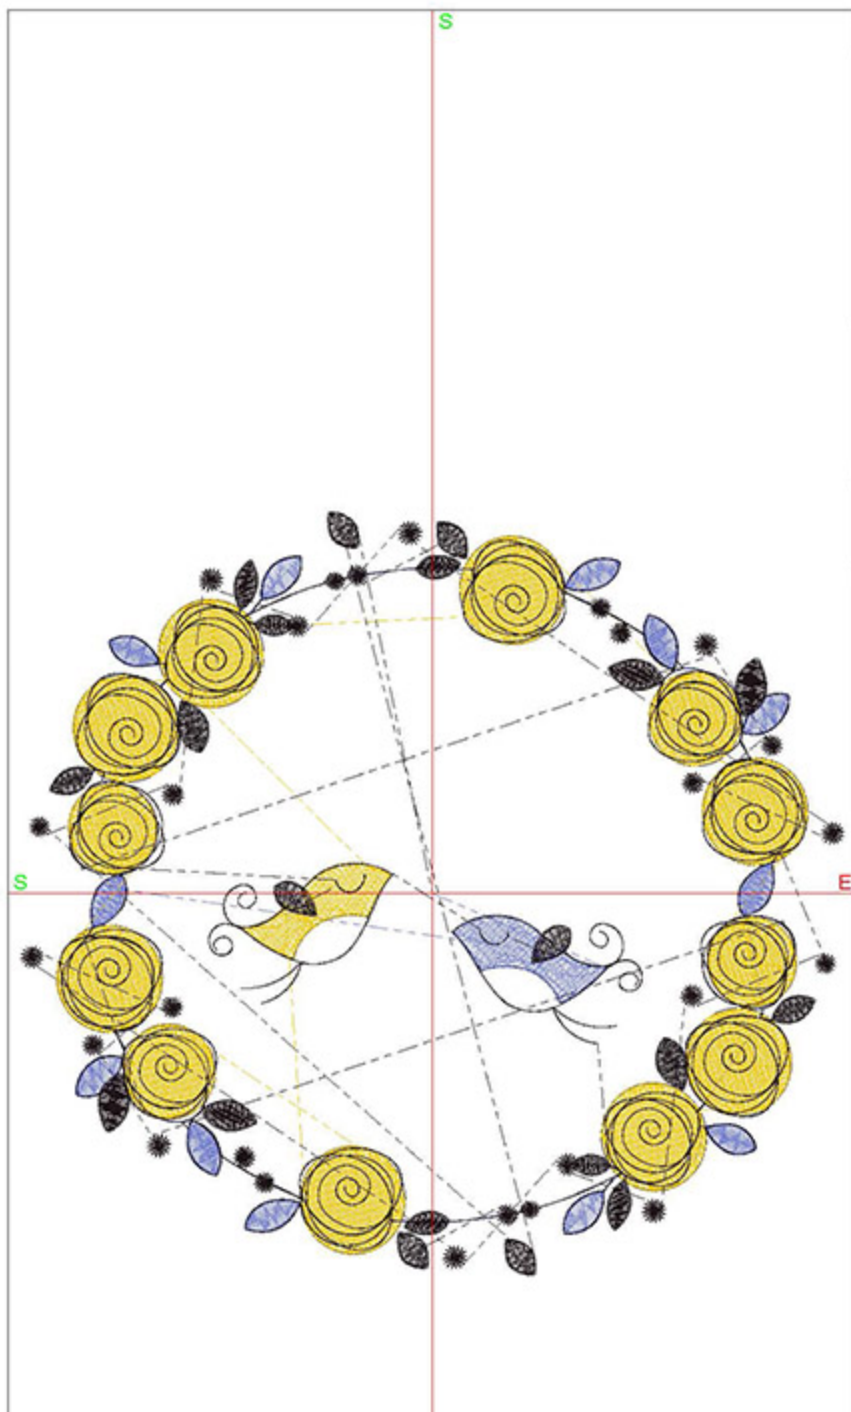

Design Worksheet

BERNINA Embroidery Software DesignerPlus

Design: SSBBirdieHalfWreath6x8

Stitches: 12183

Colors: 3

Height: 104.7 mm

Width: 199.8 mm

Zoom: 0.59

Total bobbin: 27.83m

Color Film:

#	Chart	Code	Name	Thread
1.		Madeira Polyneon	1943 Dark Periwinkle	11.11m
2.		Madeira Polyneon	1683 Lemon Drop	30.16m
3.		Madeira Polyneon	1931 Bittersweet Chocolate	30.06m

Machine runtime: 0:22:51

Design Worksheet

Zoom: 0.75

BERNINA Embroidery
Software DesignerPlus

Name:SSBBirdieWreath6x8.ART

Height: 150.0 mm

Width: 161.7 mm

Stitches: 16380

Color changes: 2

Trims: 38

Machine format: Bernina

Hoop: BERNINA Large Oval Hoop, 255 x 145, #26 (template violet)

Hoop template: violet

Foot: #26

Total bobbin: 11.98m

Color Sequence: