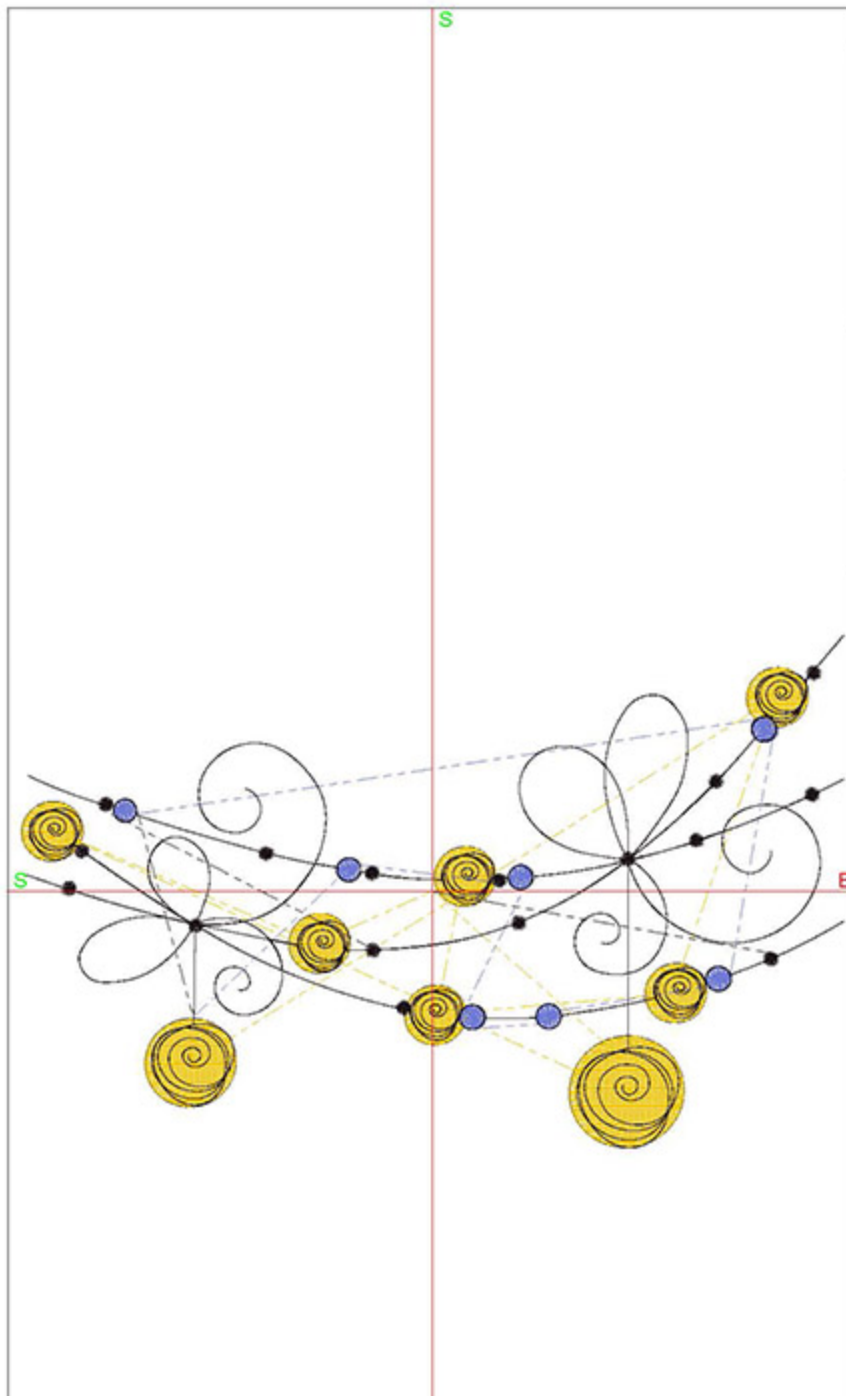

Large 0:17:45

Design Worksheet

Zoom: 1.28

BERNINA Embroidery
Software DesignerPlus

Name: SSBGift6x8.ART

Height: 199.8 mm
 Width: 94.6 mm
 Stitches: 8866
 Colors: 3
 Color changes: 2
 Trims: 13
 Machine format: Bernina
 Hoop: BERNINA E16 9cm - 3.51in Round
 Total bobbin: 17.23m

Design Worksheet

Zoom: 0.61

BERNINA Embroidery
Software DesignerPlus

Name:SSBRibbons6x8.ART				
Height:	124.4 mm			
Width:	200.0 mm			
Stitches:	8598			
Colors:	3			
Color changes:	2			
Trims:	32			
Machine format:	Bernina			
Hoop:	BERNINA E16 9cm - 3.51in Round			
Total bobbin:	15.75m			
Color Sequence:				
#	Color	Code	Name	Chart
1.	2	1683	Lemon Drop	Madeira Polyneon
2.	3	1943	Dark Periwinkle	Madeira Polyneon
3.	1	1931	Bittersweet Chocolate	Madeira Polyneon
Machine runtime:				
<u>Module</u>	<u>Runtime (hr.min:sec)</u>			
Large	0.18:29			

Design Worksheet

Zoom: 0.62

BERNINA Embroidery
Software DesignerPlus

Name:SSBWreath6x8.ART

Height: 149.8 mm

Width: 152.5 mm

Stitches: 7387

Colors: 3

Color changes: 2

Trims: 38

Machine format: Bernina

Hoop: BERNINA Large Oval Hoop, 255 x 145, #26 (template violet)

Hoop template: violet

Foot: #26

Total bobbin: 11.98m

Color Sequence: