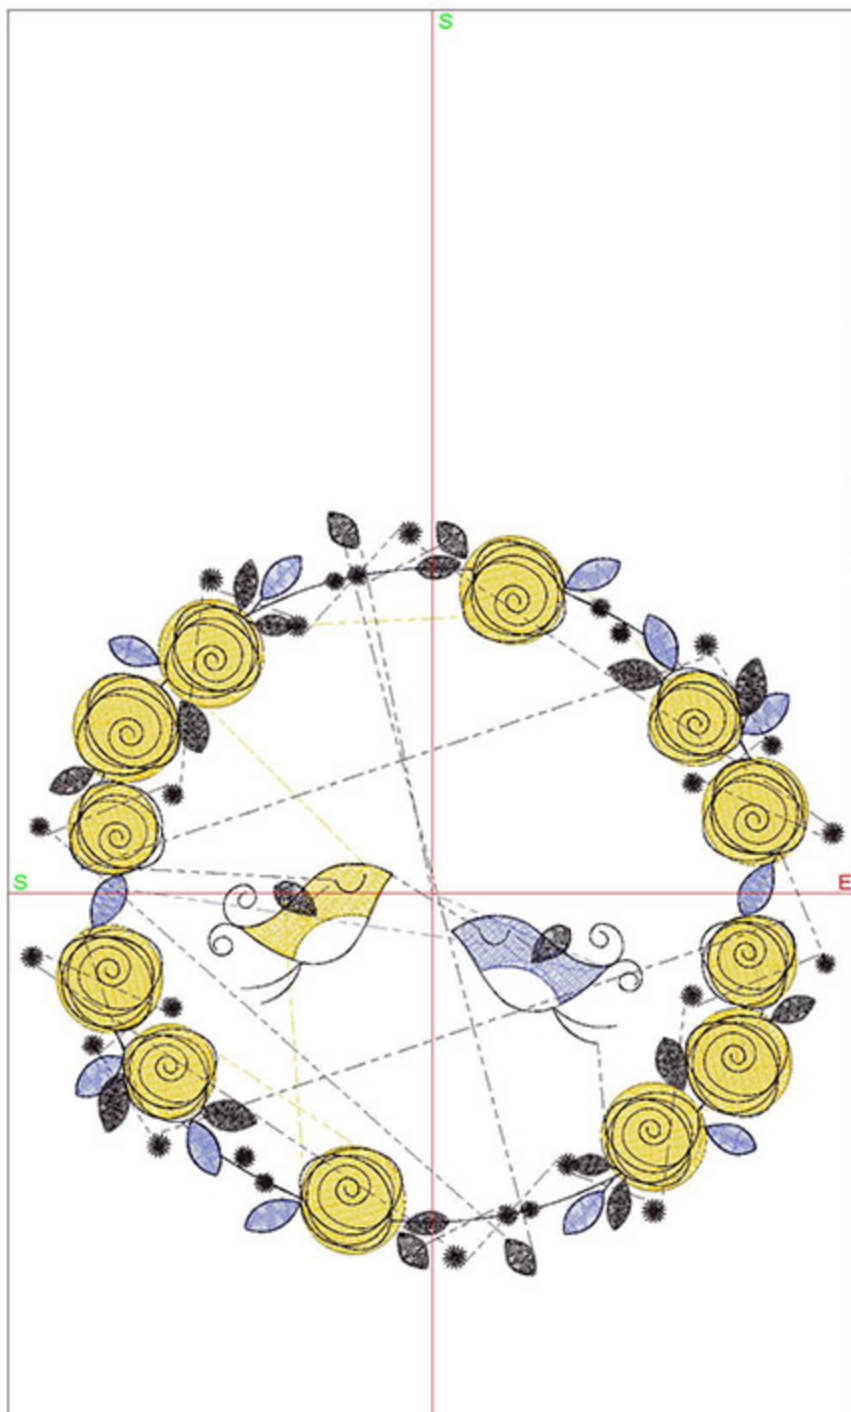

Design Worksheet

BERNINA Embroidery Software DesignerPlus

Design: SSBirdieHalfWreath5x7

Stitches: 10404

Colors: 3

Height: 91.6 mm

Width: 174.8 mm

Zoom: 0.67

		Total bobbin: 22.19m	
		Color Film:	
#	Chart	Code Name	Thread
1.	Madeira Polyneon	1943 Dark Periwinkle	8.92m
2.	Madeira Polyneon	1683 Lemon Drop	23.65m
3.	Madeira Polyneon	1931 Bittersweet Chocolate	25.68m
Machine runtime:		0:19:58	

Design Worksheet

Zoom: 0.88

BERNINA Embroidery
Software DesignerPlus

Name:SSBBirdieWreath5x7.ART

Height: 127.2 mm
Width: 137.1 mm
Stitches: 13612
Colors: 3
Color changes: 2
Trims: 48
Machine format: Bernina
Hoop: BERNINA E16 9cm - 3.51in Round
Total bobbin: 25.69m

Color changes: 2

Trims: 34

Machine format: Bernina

Hoop: BERNINA Large Oval Hoop, 255 x 145, #26 (template violet)

Hoop template: violet

Foot: #26

Total bobbin: 9.50m

Color Sequence: