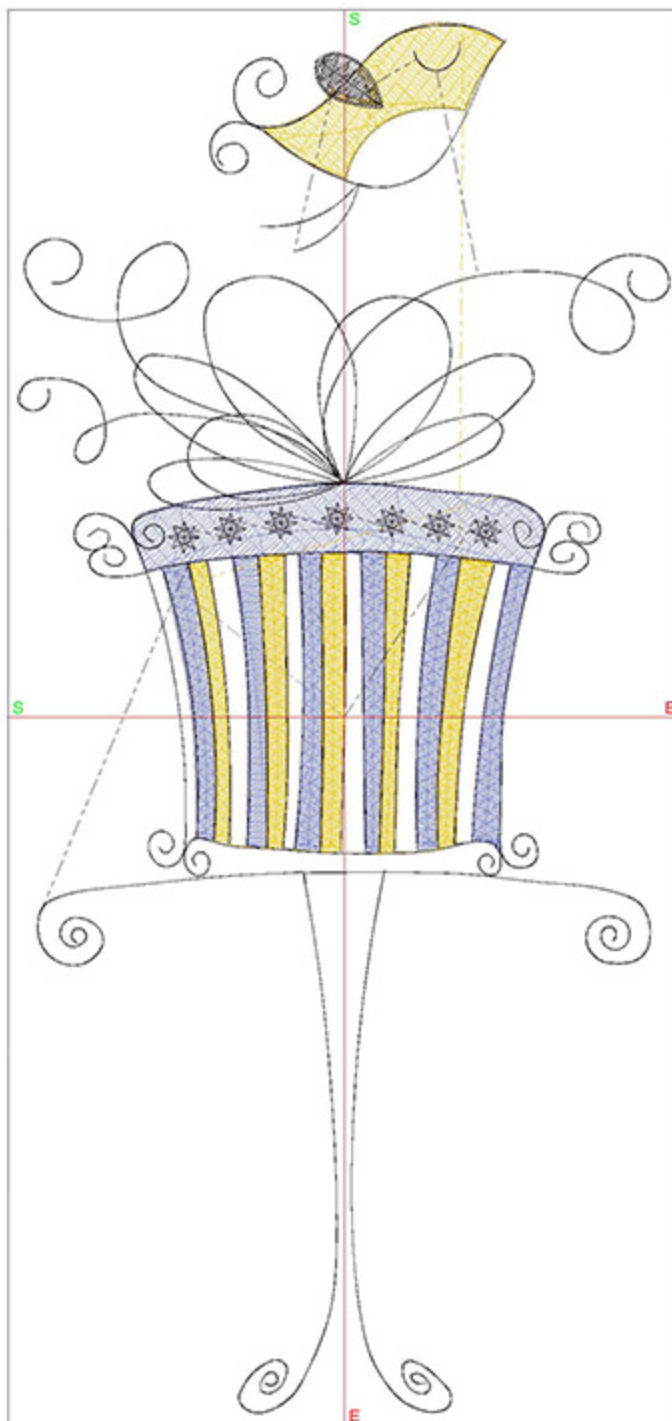

Design Worksheet

Zoom: 0.88

BERNINA Embroidery
Software DesignerPlus

Name:SSBBirdieWreath5x7.ART

Height: 127.2 mm
Width: 137.1 mm
Stitches: 13612
Colors: 3
Color changes: 2
Trims: 48
Machine format: Bernina
Hoop: BERNINA E16 9cm - 3.51in Round
Total bobbin: 25.69m

Machine runtime:

Module Runtime (hr:min:sec)

Large 0:16:34

Design Worksheet

Zoom: 1.46

BERNINA Embroidery
Software DesignerPlus

Name:SSBGift5x7.ART

Height: 175.0 mm
 Width: 82.9 mm
 Stitches: 7520
 Colors: 3
 Color changes: 2
 Trims: 13
 Machine format: Bernina
 Hoop: BERNINA E16 9cm - 3.51in Round
 Total bobbin: 13.91m

Color changes: 2

Trims: 34

Machine format: Bernina

Hoop: BERNINA Large Oval Hoop, 255 x 145, #26 (template violet)

Hoop template: violet

Foot: #26

Total bobbin: 9.50m

Color Sequence: