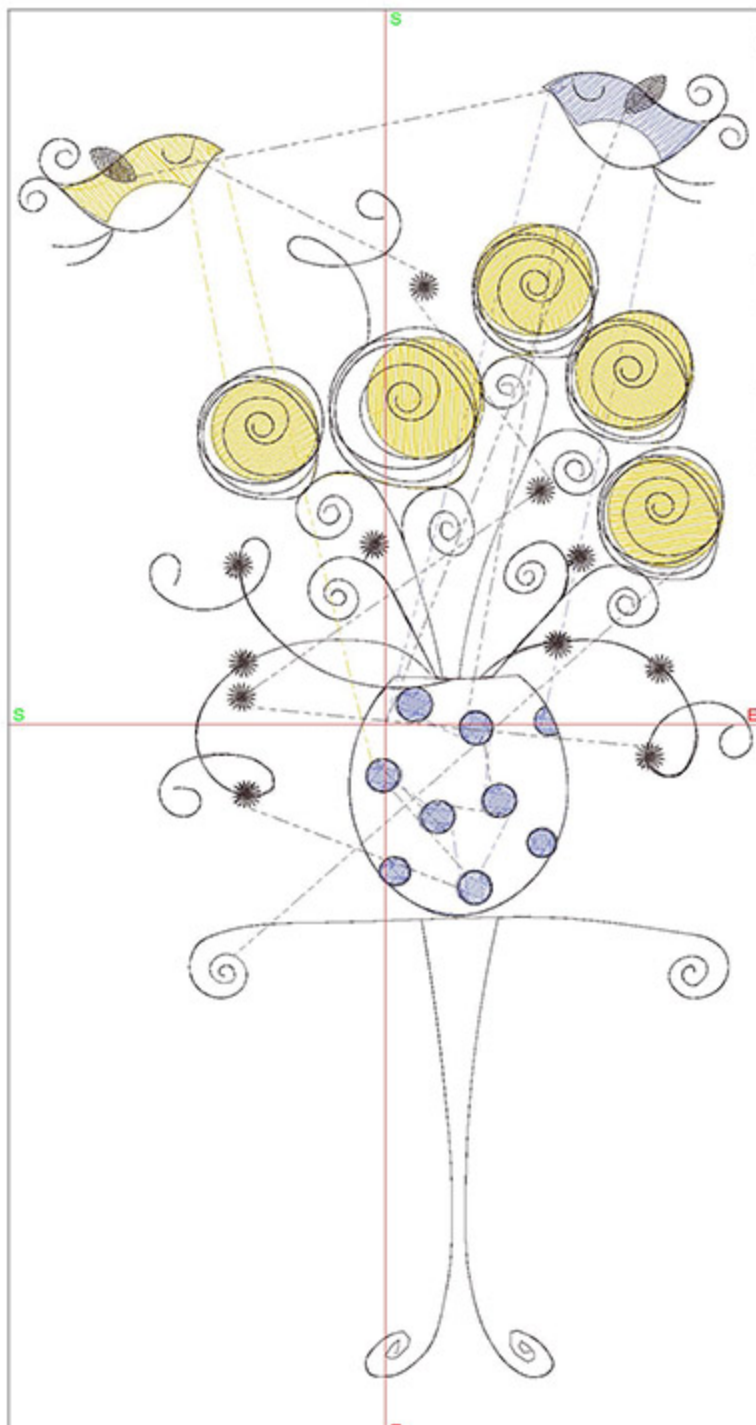

Design Worksheet

BERNINA Embroidery Software DesignerPlus

Design: SSBirdieHalfWreath5x7

Stitches: 10404

Colors: 3

Height: 91.6 mm

Width: 174.8 mm

Zoom: 0.67

Design Worksheet

Zoom: 0.88

BERNINA Embroidery
Software DesignerPlus

Name:SSBBirdieWreath5x7.ART

Height: 127.2 mm
Width: 137.1 mm
Stitches: 13612
Colors: 3
Color changes: 2
Trims: 48
Machine format: Bernina
Hoop: BERNINA E16 9cm - 3.51in Round
Total bobbin: 25.69m

Design Worksheet

Zoom: 1.36

BERNINA Embroidery
Software DesignerPlus

Name:SSBFlowerVase5x7.ART

Height: 174.9 mm

Width: 96.0 mm

Stitches: 6793

Colors: 3

Color changes: 2

Trims: 34

Machine format: Bernina

Hoop: BERNINA Large Oval Hoop, 255 x 145, #26 (template violet)

Hoop template: violet

Foot: #26

Total bobbin: 9.50m

Color Sequence: