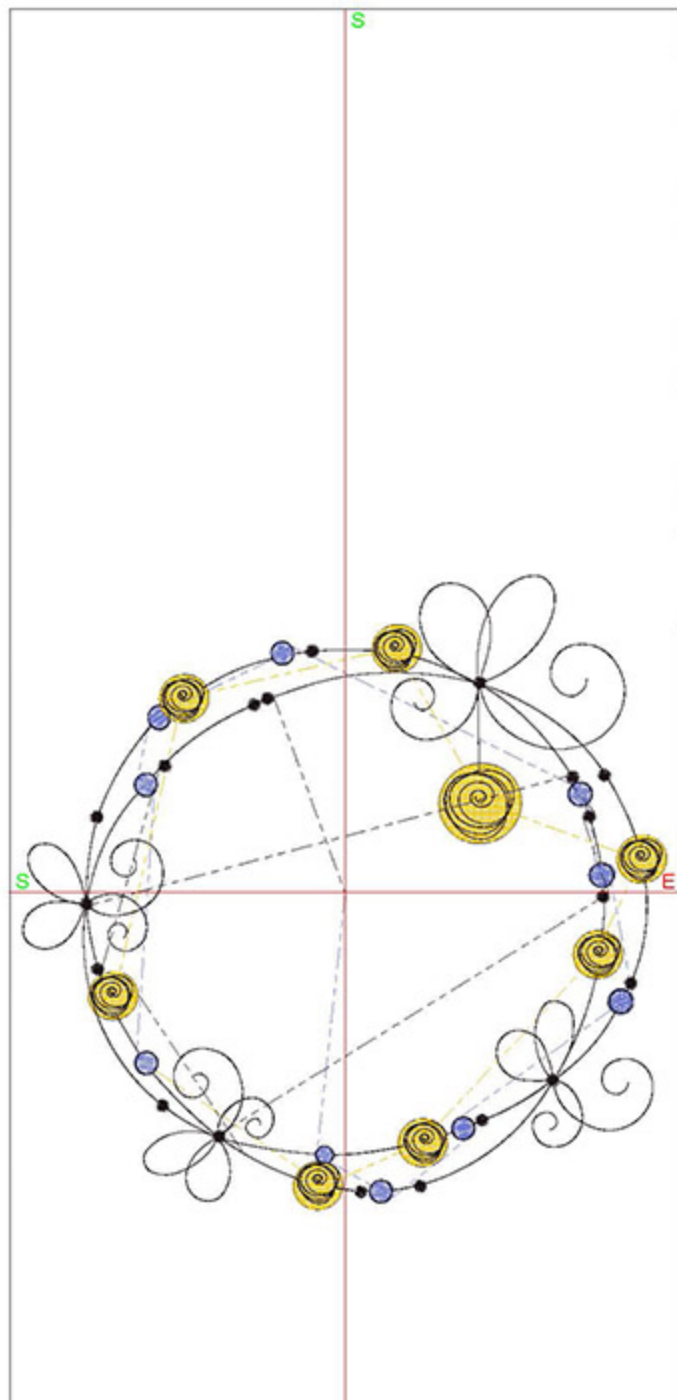

Machine runtime:

Module Runtime (hr:min:sec)

Large 0:16:34

Design Worksheet

Zoom: 1.46

BERNINA Embroidery
Software DesignerPlus

Name:SSBGift5x7.ART

Height: 175.0 mm
 Width: 82.9 mm
 Stitches: 7520
 Colors: 3
 Color changes: 2
 Trims: 13
 Machine format: Bernina
 Hoop: BERNINA E16 9cm - 3.51in Round
 Total bobbin: 13.91m

Design Worksheet

Zoom: 0.69

BERNINA Embroidery
Software DesignerPlus

Name:SSBRibbons5x7.ART60			
Height:	108.9 mm		
Width:	175.0 mm		
Stitches:	7620		
Colors:	3		
Color changes:	2		
Trims:	31		
Machine format:	Bernina		
Hoop:	BERNINA E16 9cm - 3.51in Round		
Total bobbin:	13.00m		
Color Sequence:			
#	Color	Code Name	Chart
1.	2	1683 Lemon Drop	Madeira Polyneon
2.	3	1943 Dark Periwinkle	Madeira Polyneon
3.	1	1931 Bittersweet Chocolate	Madeira Polyneon
Machine runtime:			
<u>Module</u>	<u>Runtime (hr.min:sec)</u>		
Large	0:16:52		

Design Worksheet

Zoom: 0.73

BERNINA Embroidery
Software DesignerPlus

Name:SSBWreath5x7.ART

Height: 127.1 mm

Width: 129.3 mm

Stitches: 6393

Colors: 3

Color changes: 2

Trims: 34

Machine format: Bernina

Hoop: BERNINA Large Oval Hoop, 255 x 145, #26 (template violet)

Hoop template: violet

Foot: #26

Total bobbin: 9.50m

Color Sequence: