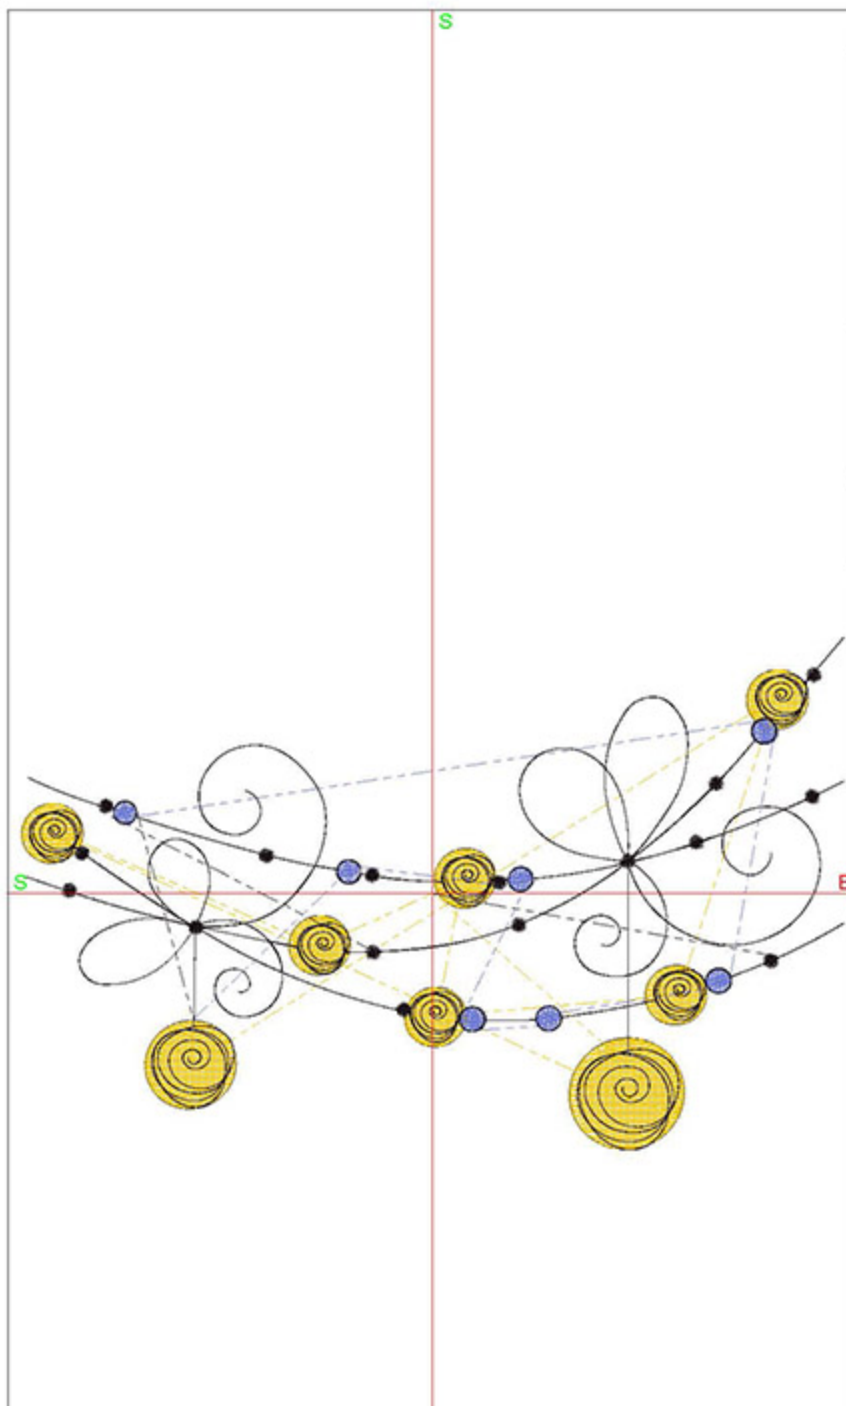

Machine runtime:

Module Runtime (hr:min:sec)

Large 0:16:34

Design Worksheet

Zoom: 1.46

BERNINA Embroidery
Software DesignerPlus

Name:SSBGift5x7.ART

Height: 175.0 mm
 Width: 82.9 mm
 Stitches: 7520
 Colors: 3
 Color changes: 2
 Trims: 13
 Machine format: Bernina
 Hoop: BERNINA E16 9cm - 3.51in Round
 Total bobbin: 13.91m

Design Worksheet

Zoom: 0.69

BERNINA Embroidery
Software DesignerPlus

Name:SSBRibbons5x7.ART60			
Height:	108.9 mm		
Width:	175.0 mm		
Stitches:	7620		
Colors:	3		
Color changes:	2		
Trims:	31		
Machine format:	Bernina		
Hoop:	BERNINA E16 9cm - 3.51in Round		
Total bobbin:	13.00m		
Color Sequence:			
#	Color	Code Name	Chart
1.	2	1683 Lemon Drop	Madeira Polyneon
2.	3	1943 Dark Periwinkle	Madeira Polyneon
3.	1	1931 Bittersweet Chocolate	Madeira Polyneon
Machine runtime:			
<u>Module</u>	<u>Runtime (hr.min:sec)</u>		
Large	0:16:52		

Color changes: 2

Trims: 34

Machine format: Bernina

Hoop: BERNINA Large Oval Hoop, 255 x 145, #26 (template violet)

Hoop template: violet

Foot: #26

Total bobbin: 9.50m

Color Sequence: