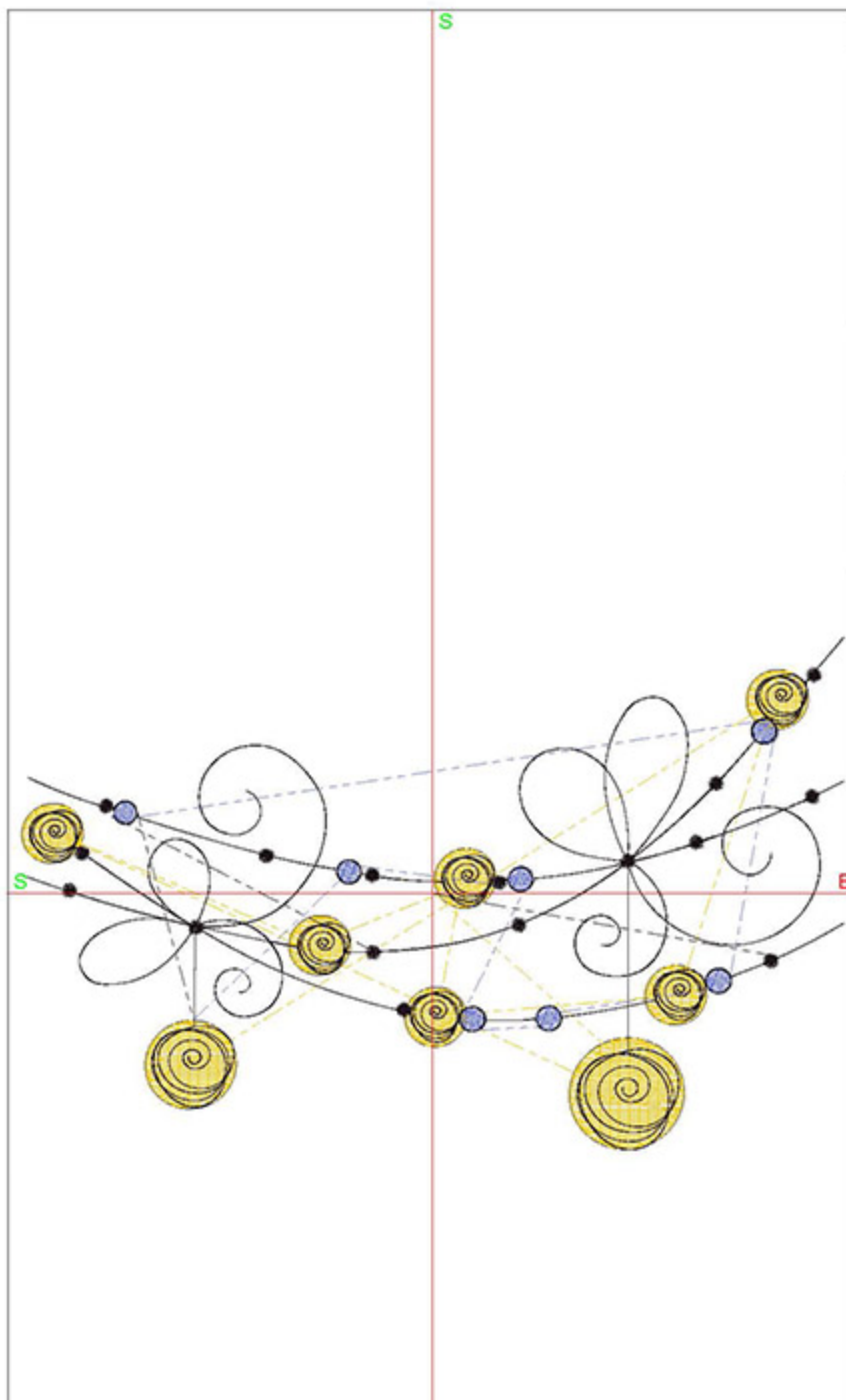

Machine runtime:

| Module | Runtime (hr:min:sec) |
|--------|----------------------|
| Large | 0:13:15 |

Design Worksheet

Zoom: 2.01

BERNINA Embroidery
Software DesignerPlus

Name:SSBGift4x5.ART60

Height: 127.1 mm
 Width: 60.1 mm
 Stitches: 5457
 Colors: 3
 Color changes: 2
 Trims: 13
 Machine format: Bernina
 Hoop: BERNINA E16 9cm - 3.51in Round
 Total bobbin: 8.54m

Machine runtime:

| Module | Runtime (hr:min:sec) |
|--------|----------------------|
| Large | 0:09:52 |

Design Worksheet

Zoom: 0.95

BERNINA Embroidery
Software DesignerPlus

| | |
|------------------------|---|
| Name:SSBRibbons4x5.ART | |
| Height: | 79.1 mm |
| Width: | 127.2 mm |
| Stitches: | 5666 |
| Colors: | 3 |
| Color changes: | 2 |
| Trims: | 29 |
| Machine format: | Bernina |
| Hoop: | BERNINA E16 9cm - 3.51in Round |
| Total bobbin: | 8.23m |
| Color Sequence: | |
| # | <u>Color</u> <u>Code</u> <u>Name</u> <u>Chart</u> |
| 1. | 2 1683 Lemon Drop Madeira Polyneon |
| 2. | 3 1943 Dark Periwinkle Madeira Polyneon |
| 3. | 1 1931 Bittersweet Chocolate Madeira Polyneon |
| Machine runtime: | |
| <u>Module</u> | <u>Runtime (hr.min:sec)</u> |
| Large | 0:13:47 |

Design Worksheet

Zoom: 0.94

BERNINA Embroidery
Software DesignerPlus

Name:SSBWreath4x5.ART

Height: 99.3 mm

Width: 101.3 mm

Stitches: 5119

Colors: 3

Color changes: 2

Trims: 24

Machine format: Bernina

Hoop: BERNINA Large Oval Hoop, 255 x 145, #26 (template violet)

Hoop template: violet

Foot: #26

Total bobbin: 6.81m

Color Sequence: