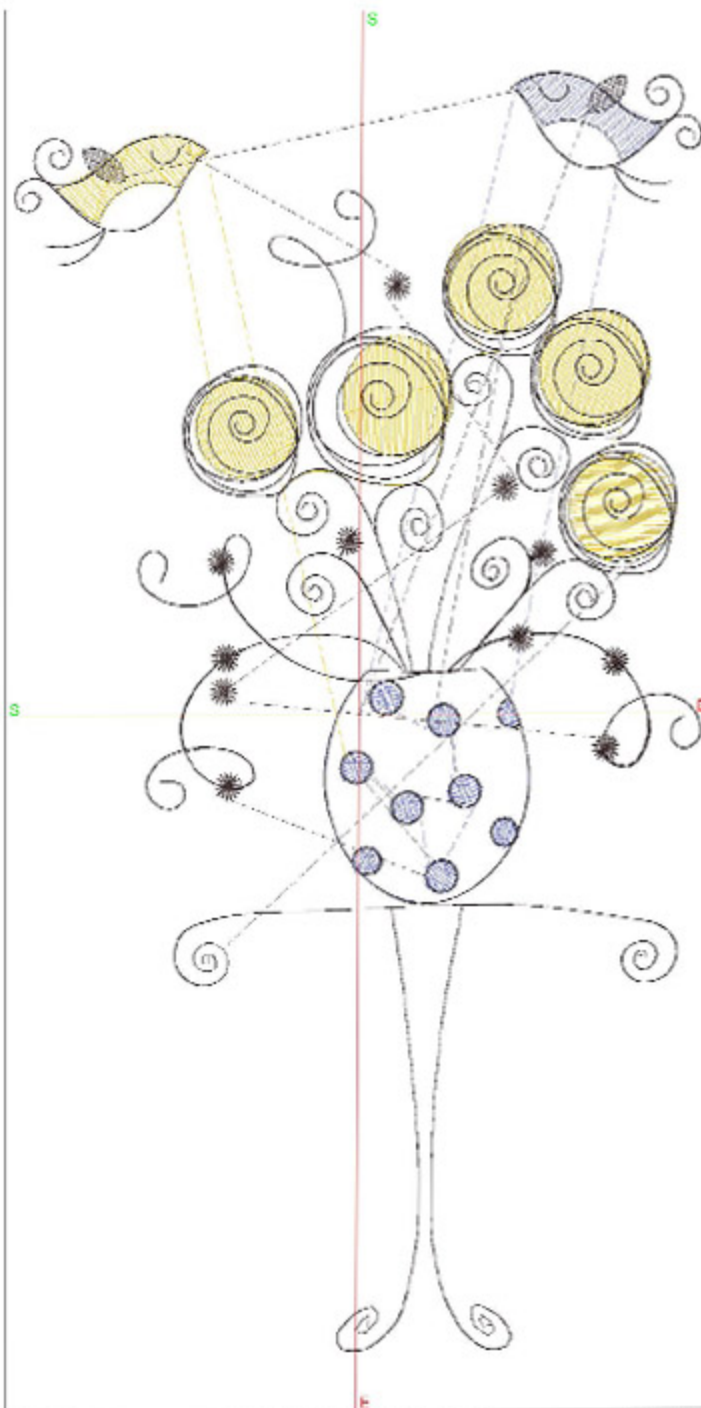

Design Worksheet

BERNINA Embroidery Software DesignerPlus

Design: SSBirdieHalfWreath4x5

Stitches: 7418

Colors: 3

Height: 66.7 mm

Width: 127.2 mm

Zoom: 0.93

Design Worksheet

Zoom: 1.13

BERNINA Embroidery
Software DesignerPlus

| | |
|-----------------------------|---|
| Name:SSBBirdieWreath4x5.ART | |
| Height: | 99.8 mm |
| Width: | 107.5 mm |
| Stitches: | 10882 |
| Colors: | 3 |
| Color changes: | 2 |
| Trims: | 45 |
| Machine format: | Bernina |
| Hoop: | BERNINA E16 9cm - 3.51in Round |
| Total bobbin: | 17.70m |
| Color Sequence: | |
| # | Color Code Name Chart |
| 1. | 2 1943 Dark Periwinkle Madeira Polyneon |
| 2. | 3 1683 Lemon Drop Madeira Polyneon |
| 3. | 1 1931 Bittersweet Chocolate Madeira Polyneon |
| Machine runtime: | |
| <u>Module</u> | <u>Runtime (hr:min:sec)</u> |
| Large | 0.23:44 |

Design Worksheet

Zoom: 1.87

BERNINA Embroidery
Software DesignerPlus

Name:SSBFlowerVase4x5.ART60

Height: 127.2 mm

Width: 69.8 mm

Stitches: 5110

Colors: 3

Color changes: 2

Trims: 24

Machine format: Bernina

Hoop: BERNINA Large Oval Hoop, 255 x 145, #26 (template violet)

Hoop template: violet

Foot: #26

Total bobbin: 6.81m

Color Sequence: