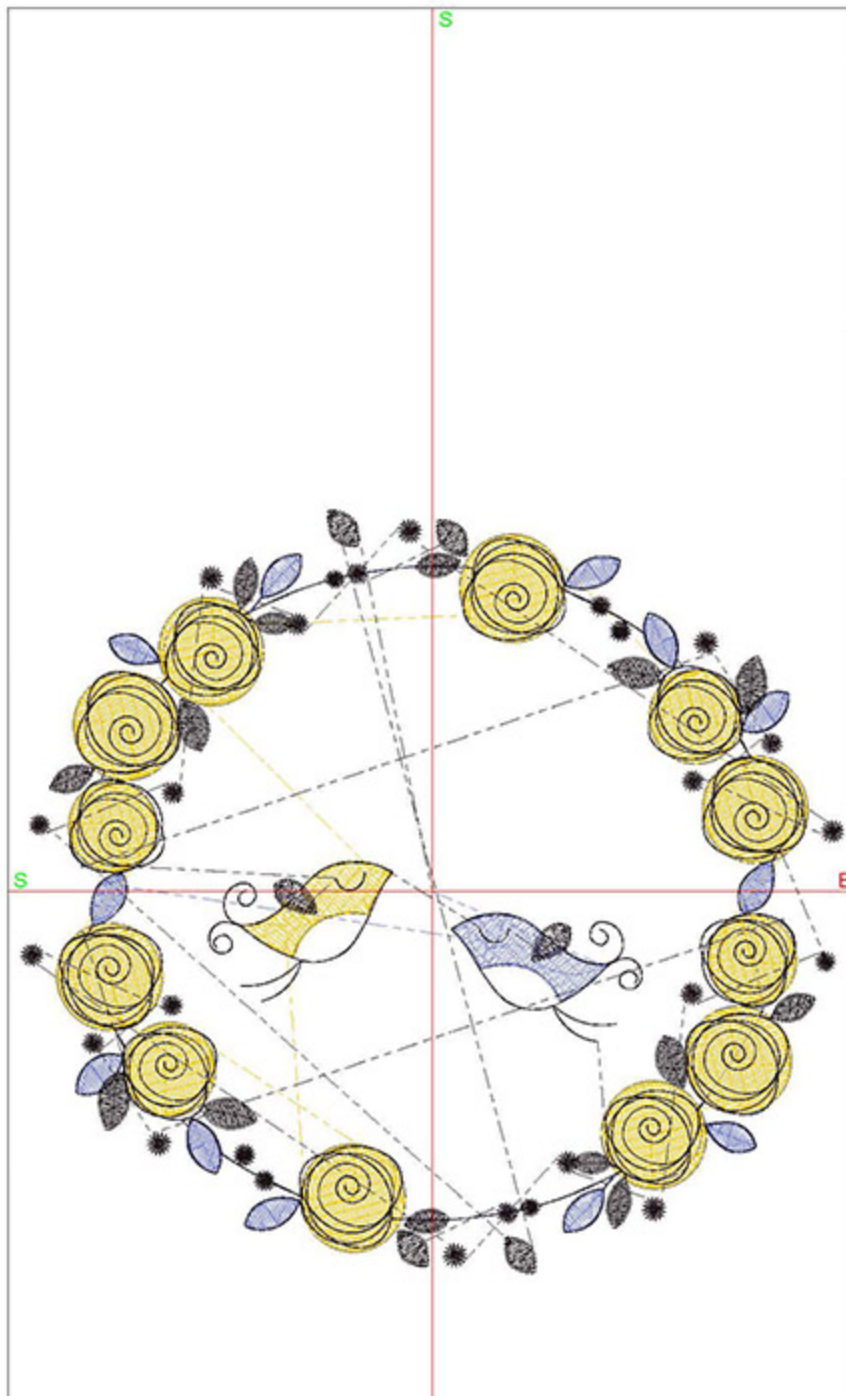

Design Worksheet

BERNINA Embroidery Software DesignerPlus

Design: SSBirdieHalfWreath4x5

Stitches: 7418

Colors: 3

Height: 66.7 mm

Width: 127.2 mm

Zoom: 0.93

| | | | |
|------------------|------------------|----------------------------|---------------|
| | | Total bobbin: 13.29m | |
| | | Color Film: | |
| # | Chart | Code Name | Thread |
| 1. | Madeira Polyneon | 1943 Dark Periwinkle | 5.35m |
| 2. | Madeira Polyneon | 1683 Lemon Drop | 13.63m |
| 3. | Madeira Polyneon | 1931 Bittersweet Chocolate | 18.27m |
| Machine runtime: | | 0:15:20 | |

Design Worksheet

Zoom: 1.13

BERNINA Embroidery
Software DesignerPlus

| | |
|-----------------------------|---|
| Name:SSBBirdieWreath4x5.ART | |
| Height: | 99.8 mm |
| Width: | 107.5 mm |
| Stitches: | 10882 |
| Colors: | 3 |
| Color changes: | 2 |
| Trims: | 45 |
| Machine format: | Bernina |
| Hoop: | BERNINA E16 9cm - 3.51in Round |
| Total bobbin: | 17.70m |
| Color Sequence: | |
| # | Color Code Name Chart |
| 1. | 2 1943 Dark Periwinkle Madeira Polyneon |
| 2. | 3 1683 Lemon Drop Madeira Polyneon |
| 3. | 1 1931 Bittersweet Chocolate Madeira Polyneon |
| Machine runtime: | |
| <u>Module</u> | <u>Runtime (hr:min:sec)</u> |
| Large | 0.23:44 |

Color changes: 2

Trims: 24

Machine format: Bernina

Hoop: BERNINA Large Oval Hoop, 255 x 145, #26 (template violet)

Hoop template: violet

Foot: #26

Total bobbin: 6.81m

Color Sequence: