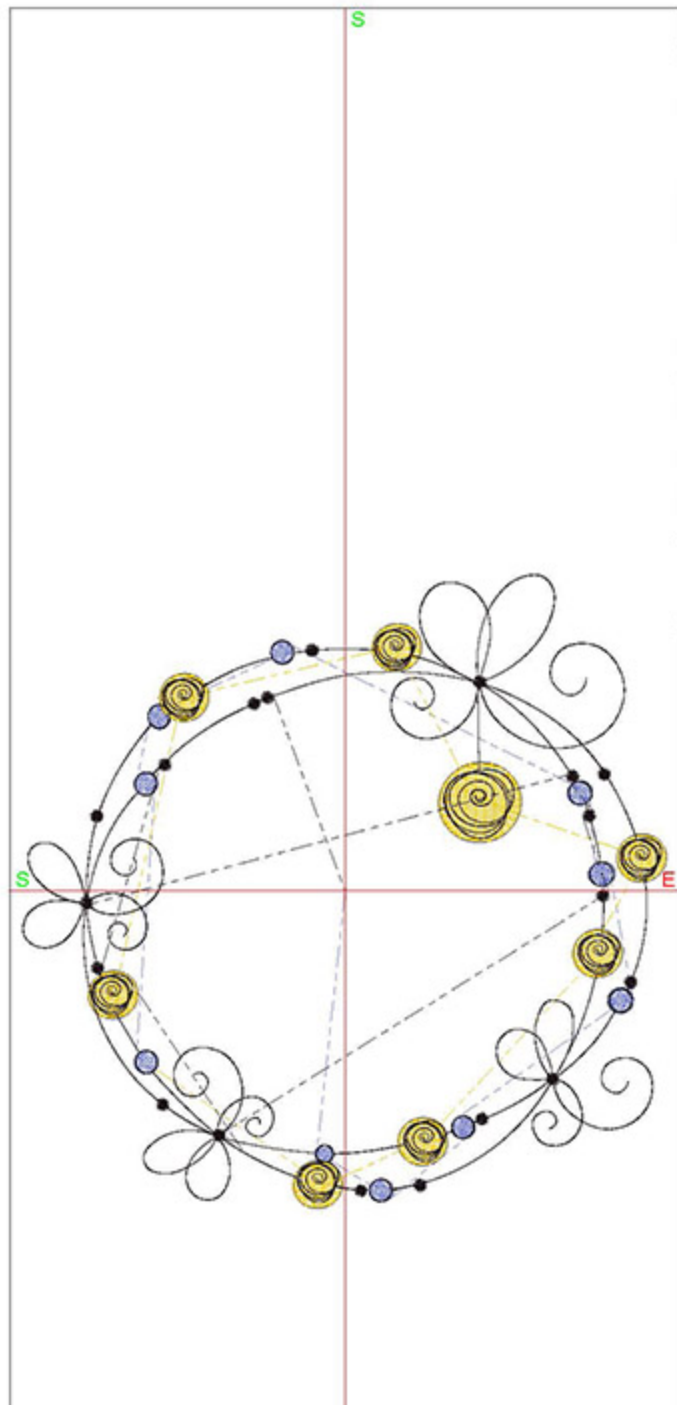

Machine runtime:

| Module | Runtime (hr:min:sec) |
|--------|----------------------|
| Large | 0:13:15 |

Design Worksheet

Zoom: 2.01

BERNINA Embroidery
Software DesignerPlus

Name:SSBGift4x5.ART60

Height: 127.1 mm
 Width: 60.1 mm
 Stitches: 5457
 Colors: 3
 Color changes: 2
 Trims: 13
 Machine format: Bernina
 Hoop: BERNINA E16 9cm - 3.51in Round
 Total bobbin: 8.54m

Machine runtime:

| Module | Runtime (hr:min:sec) |
|--------|----------------------|
| Large | 0:09:52 |

Design Worksheet

Zoom: 0.95

BERNINA Embroidery
Software DesignerPlus

| | |
|------------------------|---|
| Name:SSBRibbons4x5.ART | |
| Height: | 79.1 mm |
| Width: | 127.2 mm |
| Stitches: | 5666 |
| Colors: | 3 |
| Color changes: | 2 |
| Trims: | 29 |
| Machine format: | Bernina |
| Hoop: | BERNINA E16 9cm - 3.51in Round |
| Total bobbin: | 8.23m |
| Color Sequence: | |
| # | <u>Color</u> <u>Code</u> <u>Name</u> <u>Chart</u> |
| 1. | 2 1683 Lemon Drop Madeira Polyneon |
| 2. | 3 1943 Dark Periwinkle Madeira Polyneon |
| 3. | 1 1931 Bittersweet Chocolate Madeira Polyneon |
| Machine runtime: | |
| <u>Module</u> | <u>Runtime (hr.min:sec)</u> |
| Large | 0:13:47 |

Design Worksheet

Zoom: 0.94

BERNINA Embroidery
Software DesignerPlus

Name:SSBWreath4x5.ART

Height: 99.3 mm

Width: 101.3 mm

Stitches: 5119

Colors: 3

Color changes: 2

Trims: 24

Machine format: Bernina

Hoop: BERNINA Large Oval Hoop, 255 x 145, #26 (template violet)

Hoop template: violet

Foot: #26

Total bobbin: 6.81m

Color Sequence: