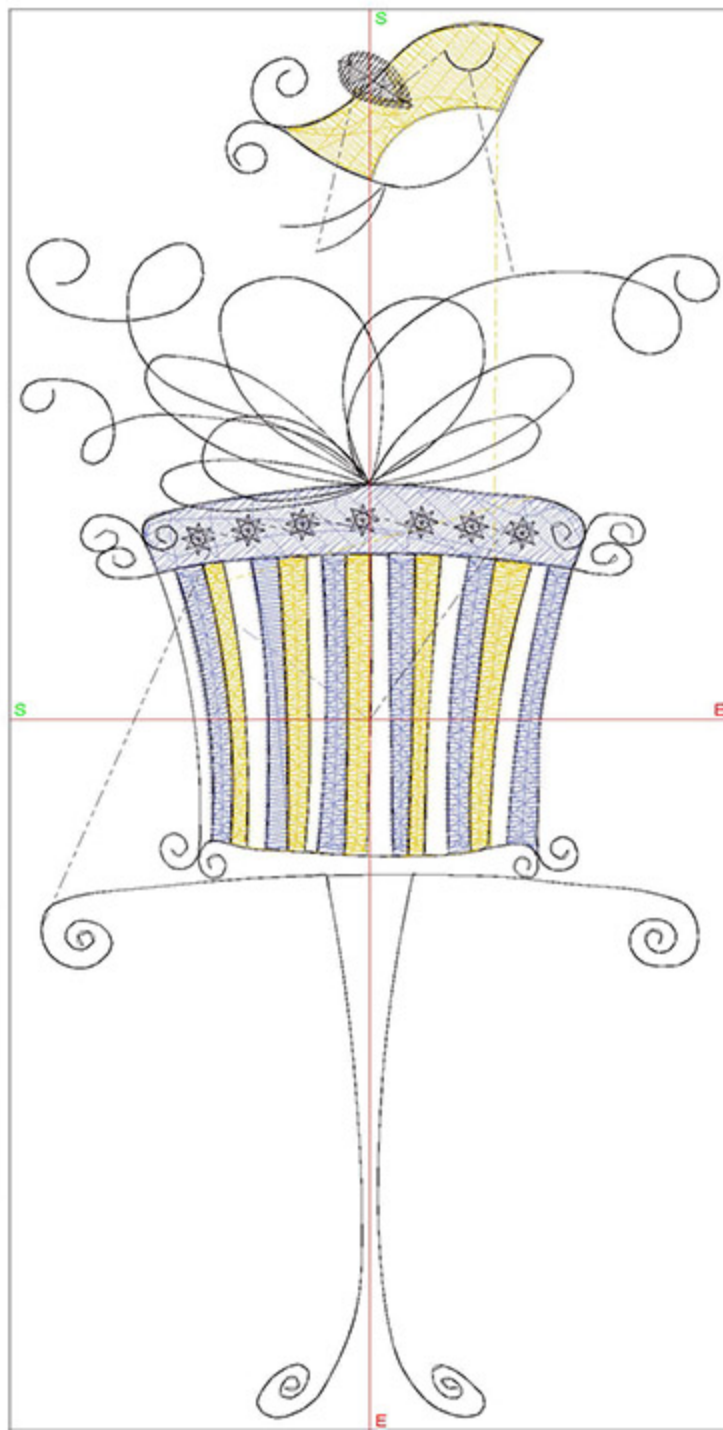

Design Worksheet

BERNINA Embroidery Software DesignerPlus

Design: SSBirdieHalfWreath4x5

Stitches: 7418

Colors: 3

Height: 66.7 mm

Width: 127.2 mm

Zoom: 0.93

Design Worksheet

Zoom: 1.13

BERNINA Embroidery
Software DesignerPlus

| | |
|-----------------------------|---|
| Name:SSBBirdieWreath4x5.ART | |
| Height: | 99.8 mm |
| Width: | 107.5 mm |
| Stitches: | 10882 |
| Colors: | 3 |
| Color changes: | 2 |
| Trims: | 45 |
| Machine format: | Bernina |
| Hoop: | BERNINA E16 9cm - 3.51in Round |
| Total bobbin: | 17.70m |
| Color Sequence: | |
| # | Color Code Name Chart |
| 1. | 2 1943 Dark Periwinkle Madeira Polyneon |
| 2. | 3 1683 Lemon Drop Madeira Polyneon |
| 3. | 1 1931 Bittersweet Chocolate Madeira Polyneon |
| Machine runtime: | |
| <u>Module</u> | <u>Runtime (hr:min:sec)</u> |
| Large | 0.23:44 |

Machine runtime:

| Module | Runtime (hr:min:sec) |
|--------|----------------------|
| Large | 0:13:15 |

Design Worksheet

Zoom: 2.01

BERNINA Embroidery
Software DesignerPlus

Name:SSBGift4x5.ART60

Height: 127.1 mm
 Width: 60.1 mm
 Stitches: 5457
 Colors: 3
 Color changes: 2
 Trims: 13
 Machine format: Bernina
 Hoop: BERNINA E16 9cm - 3.51in Round
 Total bobbin: 8.54m

Color changes: 2

Trims: 24

Machine format: Bernina

Hoop: BERNINA Large Oval Hoop, 255 x 145, #26 (template violet)

Hoop template: violet

Foot: #26

Total bobbin: 6.81m

Color Sequence: