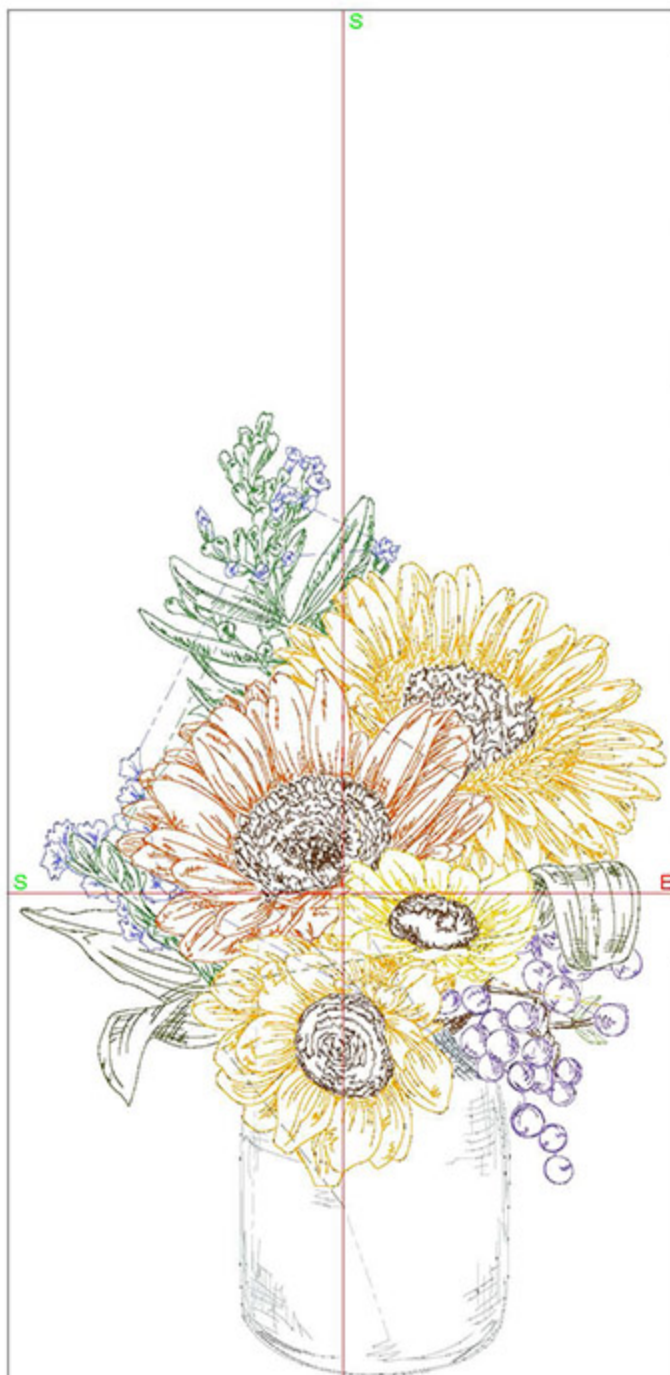

Machine runtime:

Module	Runtime (hr:min:sec)
Large	0:40:41

Design Worksheet

Zoom: 0.53

BERNINA Embroidery
Software DesignerPlus

Name: FJCreamJar14x14.ART

Height: 350.0 mm
 Width: 229.2 mm
 Stitches: 31616
 Colors: 10
 Color changes: 9
 Trims: 23
 Machine format: Bernina
 Hoop: BERNINA E16 9cm - 3.51in Round
 Total bobbin: 37.26m

Stitches: 34842

Colors: 12

Color changes: 11

Trims: 31

Machine format: Bernina

Hoop: BERNINA Large Oval Hoop, 255 x 145, #26 (template violet)

Hoop template: violet

Foot: #26

Total bobbin: 42.30m

Color Sequence:

#	Color	Code	Name	Chart
1.	11	1770	Light Emerald Green	Madeira Polyneon
2.	10	1943	Dark Periwinkle	Madeira Polyneon
3.	4	1756	Pea Green	Madeira Polyneon
4.	3	1832	Majestic Purple	Madeira Polyneon
5.	7	1502	Zipper	Madeira Polyneon
6.	6	1811	Chrome	Madeira Polyneon
7.	14	1749	Green Thumb	Madeira Polyneon
8.	12	1648	Celery	Madeira Polyneon
9.	16	1915	Bermuda Sand	Madeira Polyneon
10.	8	1965	Orange Peel	Madeira Polyneon
11.	2	1980	Sunflower	Madeira Polyneon
12.	9	1945	Sienna	Madeira Polyneon

Machine runtime:

Module **Runtime (hr:min:sec)**

Large 0:45:35

Design Worksheet

Zoom: 0.47

BERNINA Embroidery Software DesignerPlus

Name: FJSunflowerJar14x14.ART
 Height: 300.0 mm
 Width: 200.4 mm
 Stitches: 38084
 Colors: 11
 Color changes: 13
 Trims: 38
 Machine format: Bernina
 Hoop: BERNINA Large Oval Hoop, 255 x 145, #26 (template violet)
 Hoop template: violet
 Foot: #26
 Total bobbin: 41.85m