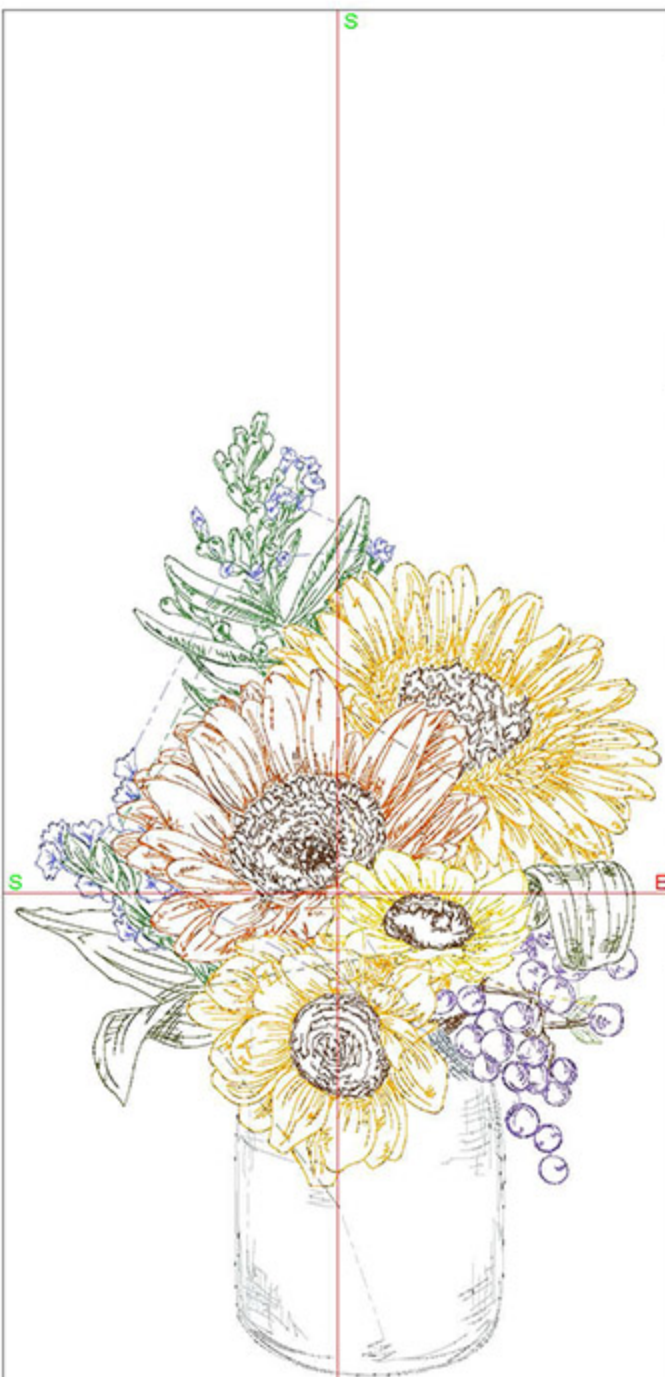

Design Worksheet

Zoom: 0.71

BERNINA Embroidery
Software DesignerPlus

Name: FJSunflowerJar6x8.ART
 Height: 200.0 mm
 Width: 133.5 mm
 Stitches: 29496
 Colors: 11
 Color changes: 13
 Trims: 33
 Machine format: Bernina
 Hoop: BERNINA Large Oval Hoop, 255 x 145, #26 (template violet)
 Hoop template: violet
 Foot: #26
 Total bobbin: 28.15m