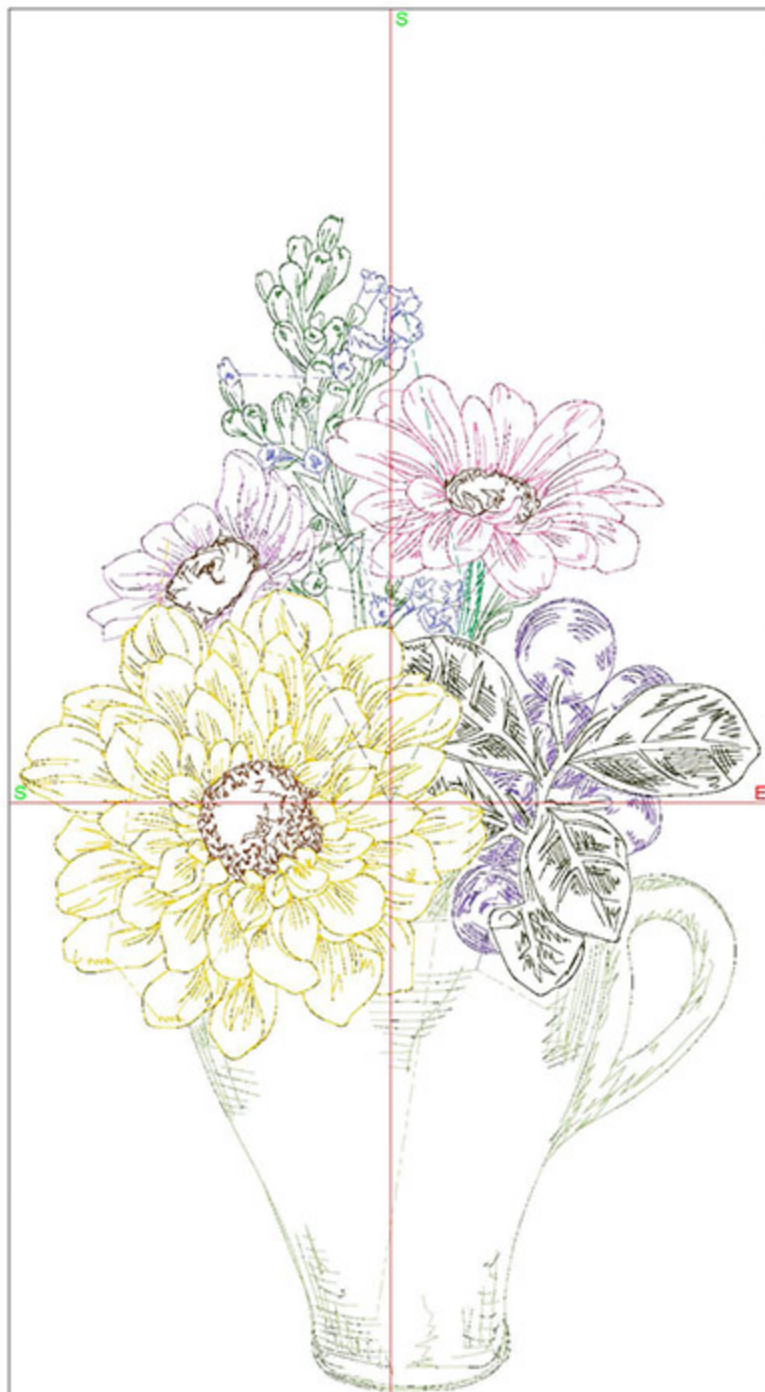

Design Worksheet

Zoom: 0.96

BERNINA Embroidery
Software DesignerPlus

Name: FJCoffeeCup6x8.ART

Height: 200.0 mm

Width: 125.6 mm

Stitches: 20860

Colors: 11

Color changes: 10

Trims: 27

Machine format: Bernina

Hoop: BERNINA E16 9cm - 3.51in Round

Total bobbin: 20.88m

Color Sequence:

#	Color	Code	Name	Chart
1.	2	1770	Light Emerald Green	Madeira Polyneon
2.	11	1943	Dark Periwinkle	Madeira Polyneon
3.	15	1651	Celtic Green	Madeira Polyneon
4.	4	1768	Bamboo Green	Madeira Polyneon
5.	7	1832	Majestic Purple	Madeira Polyneon
6.	3	1756	Pea Green	Madeira Polyneon
7.	6	1921	Bubble Gum Pink	Madeira Polyneon
8.	14	1831	Purple Pansy	Madeira Polyneon
9.	1	1980	Sunflower	Madeira Polyneon
10.	13	1856	Burnt Orange	Madeira Polyneon
11.	8	1945	Sienna	Madeira Polyneon

Machine runtime:

Module **Runtime (hr:min:sec)**

Large 0:29:37

Design Worksheet

Zoom: 0.92

BERNINA Embroidery
Software DesignerPlus

Name: FJCreamJar6x8.ART

Height: 200.0 mm
 Width: 131.0 mm
 Stitches: 21641
 Colors: 10
 Color changes: 9
 Trims: 25
 Machine format: Bernina
 Hoop: BERNINA E16 9cm - 3.51in Round
 Total bobbin: 21.66m

Design Worksheet

Zoom: 0.71

BERNINA Embroidery
Software DesignerPlus

Name: FJSunflowerJar6x8.ART
 Height: 200.0 mm
 Width: 133.5 mm
 Stitches: 29496
 Colors: 11
 Color changes: 13
 Trims: 33
 Machine format: Bernina
 Hoop: BERNINA Large Oval Hoop, 255 x 145, #26 (template violet)
 Hoop template: violet
 Foot: #26
 Total bobbin: 28.15m