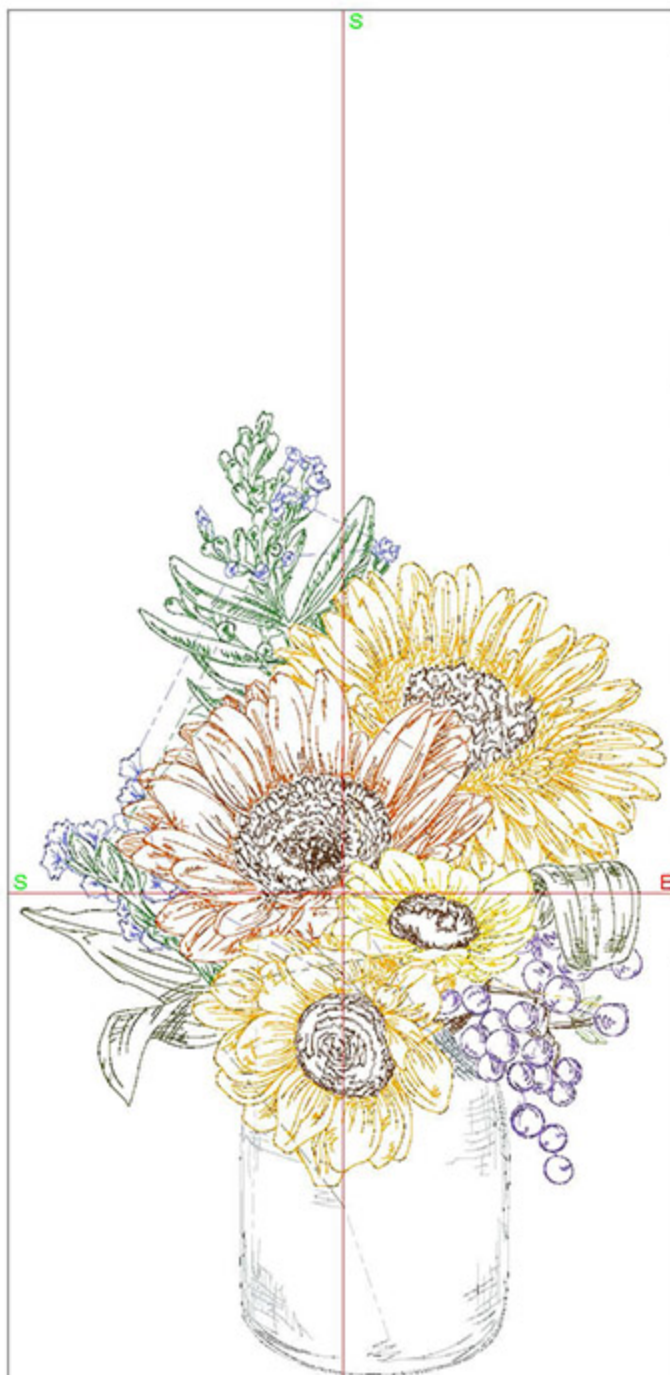

Design Worksheet

Zoom: 1.10

BERNINA Embroidery
Software DesignerPlus

Name: FJCoffeeCup5x7.ART

Height: 175.0 mm
 Width: 109.9 mm
 Stitches: 19369
 Colors: 11
 Color changes: 10
 Trims: 29
 Machine format: Bernina
 Hoop: BERNINA E16 9cm - 3.51in Round
 Total bobbin: 18.36m

Stitches: 21746

Colors: 12

Color changes: 11

Trims: 29

Machine format: Bernina

Hoop: BERNINA Large Oval Hoop, 255 x 145, #26 (template violet)

Hoop template: violet

Foot: #26

Total bobbin: 21.36m

Color Sequence:

#	Color	Code	Name	Chart
1.	11	1770	Light Emerald Green	Madeira Polyneon
2.	10	1943	Dark Periwinkle	Madeira Polyneon
3.	4	1756	Pea Green	Madeira Polyneon
4.	3	1832	Majestic Purple	Madeira Polyneon
5.	7	1502	Zipper	Madeira Polyneon
6.	6	1811	Chrome	Madeira Polyneon
7.	14	1749	Green Thumb	Madeira Polyneon
8.	12	1648	Celery	Madeira Polyneon
9.	16	1915	Bermuda Sand	Madeira Polyneon
10.	8	1965	Orange Peel	Madeira Polyneon
11.	2	1980	Sunflower	Madeira Polyneon
12.	9	1945	Sienna	Madeira Polyneon

Machine runtime:

Module **Runtime (hr:min:sec)**

Large 0:31:05

Design Worksheet

Zoom: 0.81

BERNINA Embroidery Software DesignerPlus

Name: FJSunflowerJar5x7.ART
 Height: 175.0 mm
 Width: 116.8 mm
 Stitches: 27325
 Colors: 11
 Color changes: 13
 Trims: 33
 Machine format: Bernina
 Hoop: BERNINA Large Oval Hoop, 255 x 145, #26 (template violet)
 Hoop template: violet
 Foot: #26
 Total bobbin: 24.73m