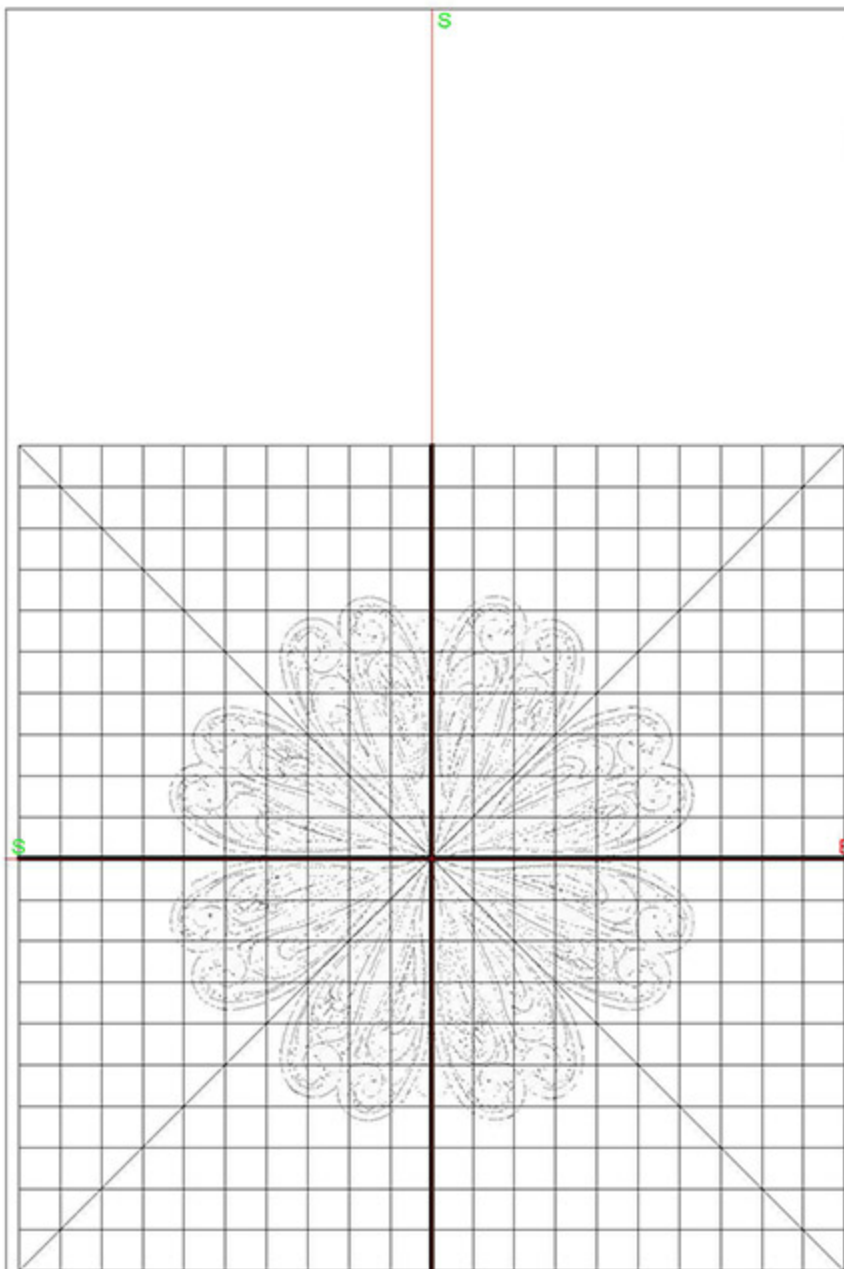

Design Worksheet

BERNINA Embroidery Software DesignerPlus
Design: WD_FSLSnowflake1_5x5

Stitches: 31956
Colors: 1
Height: 127.2 mm
Width: 122.7 mm
Zoom: 0.61

	Total bobbin: 48.26m										
	Color Film:										
	<table border="1"><thead><tr><th>#</th><th>Chart</th><th>Code</th><th>Name</th><th>Thread</th></tr></thead><tbody><tr><td>1.</td><td><input type="checkbox"/></td><td>Madeira Neon Polyester</td><td>1801 Snow White</td><td>145.35m</td></tr></tbody></table>	#	Chart	Code	Name	Thread	1.	<input type="checkbox"/>	Madeira Neon Polyester	1801 Snow White	145.35m
	#	Chart	Code	Name	Thread						
1.	<input type="checkbox"/>	Madeira Neon Polyester	1801 Snow White	145.35m							
Machine runtime: 0:53:11											

Design: WD_FSLSnowflake9_5x5

Stitches: 31653

Colors: 1

Height: 127.2 mm

Width: 127.2 mm

Zoom: 0.61

Total bobbin: 61.40m

Color Film: