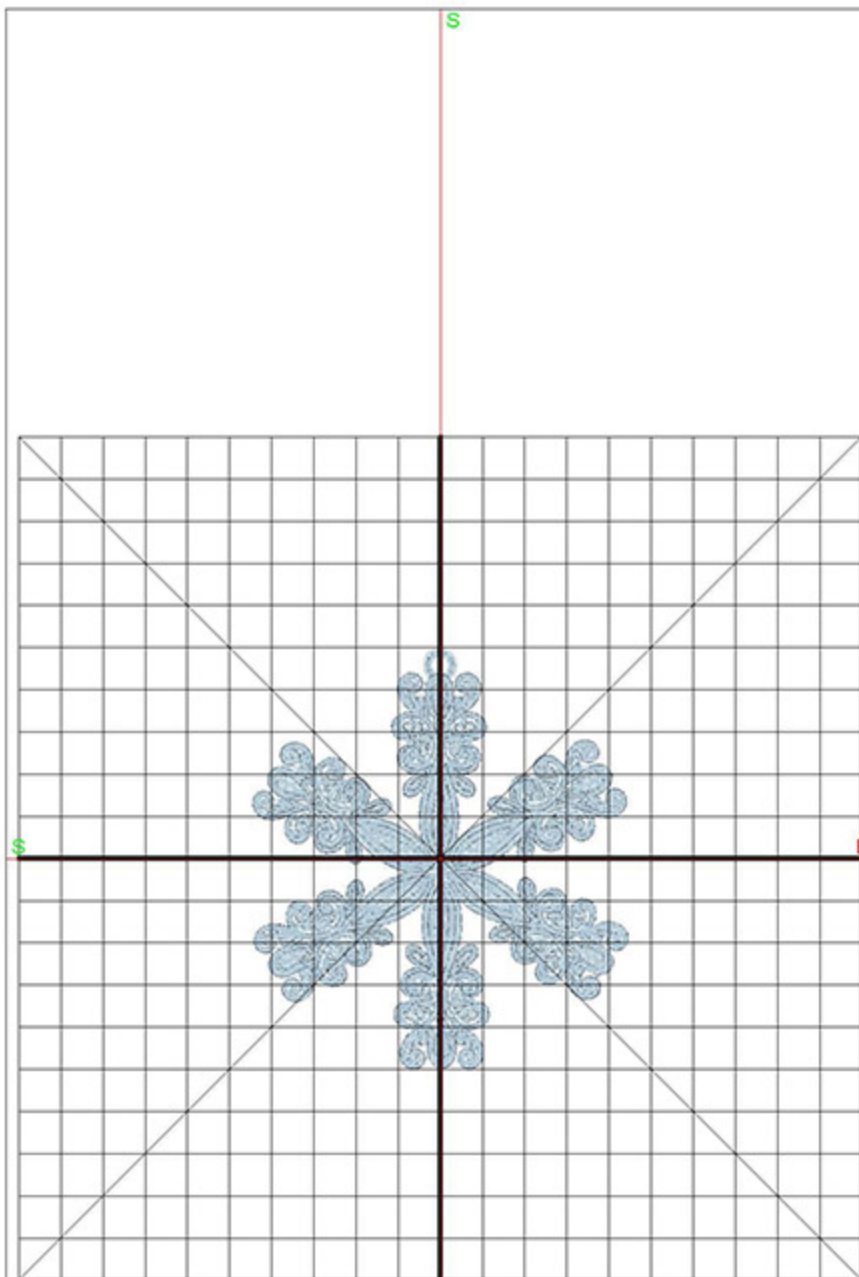

Design Worksheet

BERNINA Embroidery Software DesignerPlus

Design: WD_FLSnowflake1_4x4

Stitches: 25832

Colors: 1

Height: 100.0 mm

Width: 93.4 mm

Zoom: 0.69

BERNINA Embroidery Software DesignerPlus

Design: WD_FSLSnowflake10_4x4

Stitches: 21132

Colors: 1

Height: 100.0 mm

Width: 89.2 mm

Zoom: 0.62

Total bobbin: 27.04m