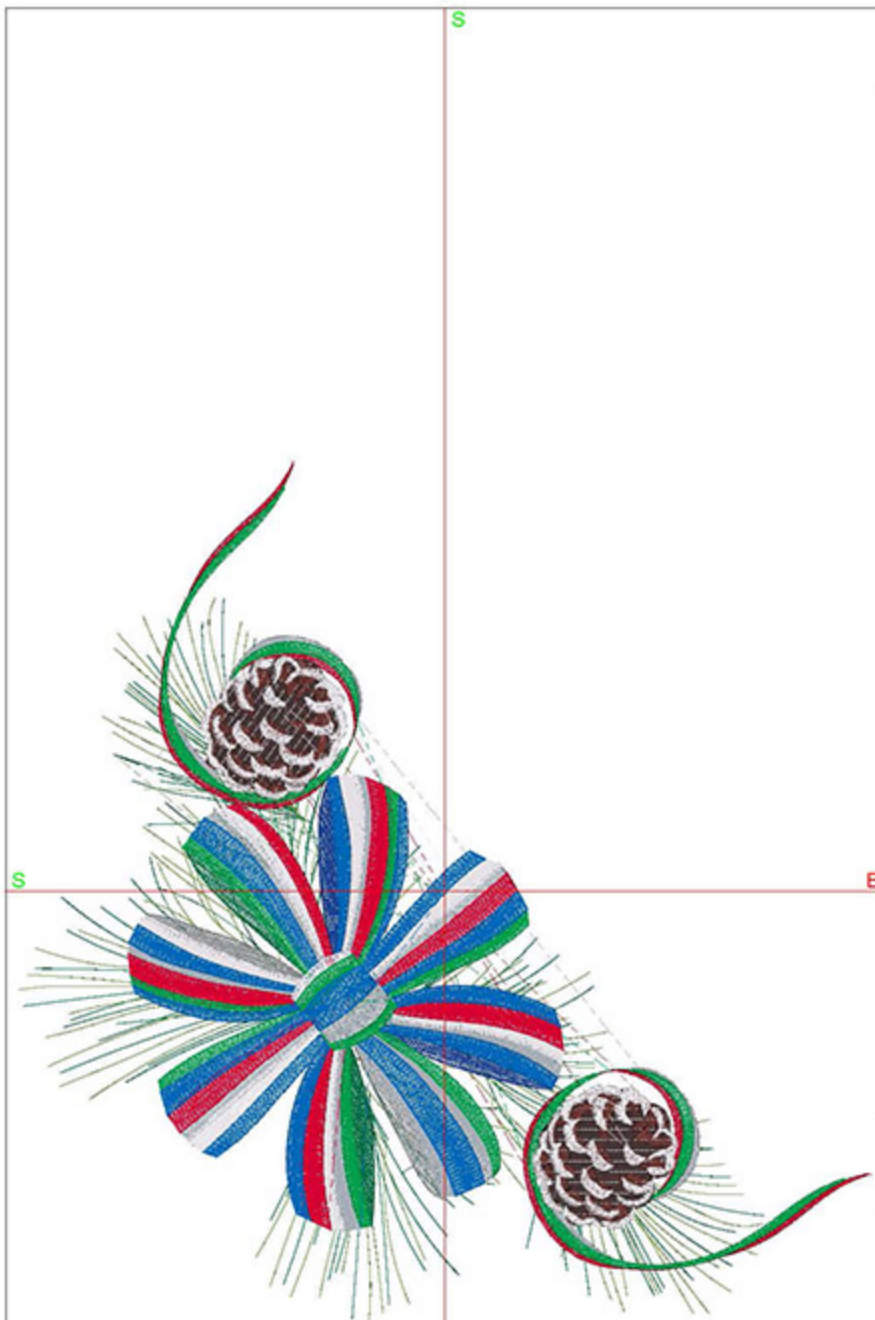

Machine runtime:

Module	Runtime (hr:min:sec)
Large	1:05:25

Design Worksheet

Zoom: 0.50

BERNINA Embroidery
Software DesignerPlus

Name: MABCornerRibbon10x12.ART6
0

Height: 252.2 mm
 Width: 249.8 mm
 Stitches: 48036
 Colors: 12
 Color changes: 22
 Trims: 66
 Machine format: Bernina
 Hoop: EMP6 (180 x 130)
 Total bobbin: 114.00m