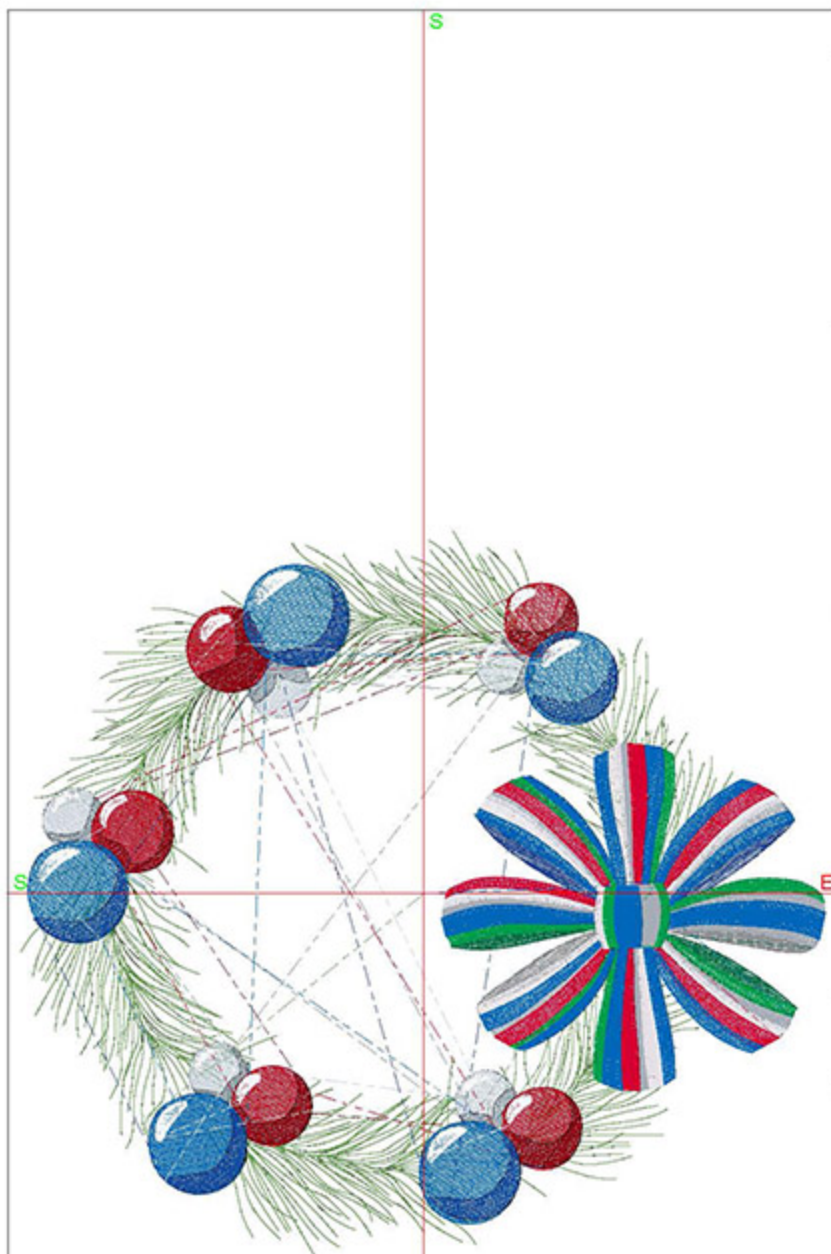

Machine runtime:

Module	Runtime (hr:min:sec)
Large	1:51:36

Design Worksheet

Zoom: 0.32

BERNINA Embroidery Software DesignerPlus

Name: MABRibbonBells10x12.ART

Height: 237.8 mm
 Width: 299.7 mm
 Stitches: 72186
 Colors: 13
 Color changes: 18
 Trims: 46
 Machine format: Bernina
 Hoop: BERNINA Large Oval Hoop, 255 x 145, #26 (template violet)
 Hoop template: violet
 Foot: #26
 Total bobbin: 184.89m

Machine runtime:

Module	Runtime (hr:min:sec)
Large	1:49:24

Design Worksheet

Zoom: 0.43

BERNINA Embroidery
Software DesignerPlus

Name: MABRibbonWreath10x12.ART

Height: 250.0 mm
 Width: 277.3 mm
 Stitches: 56636
 Colors: 14
 Color changes: 19
 Trims: 82
 Machine format: Bernina
 Hoop: 5Wx7H
 Total bobbin: 132.47m