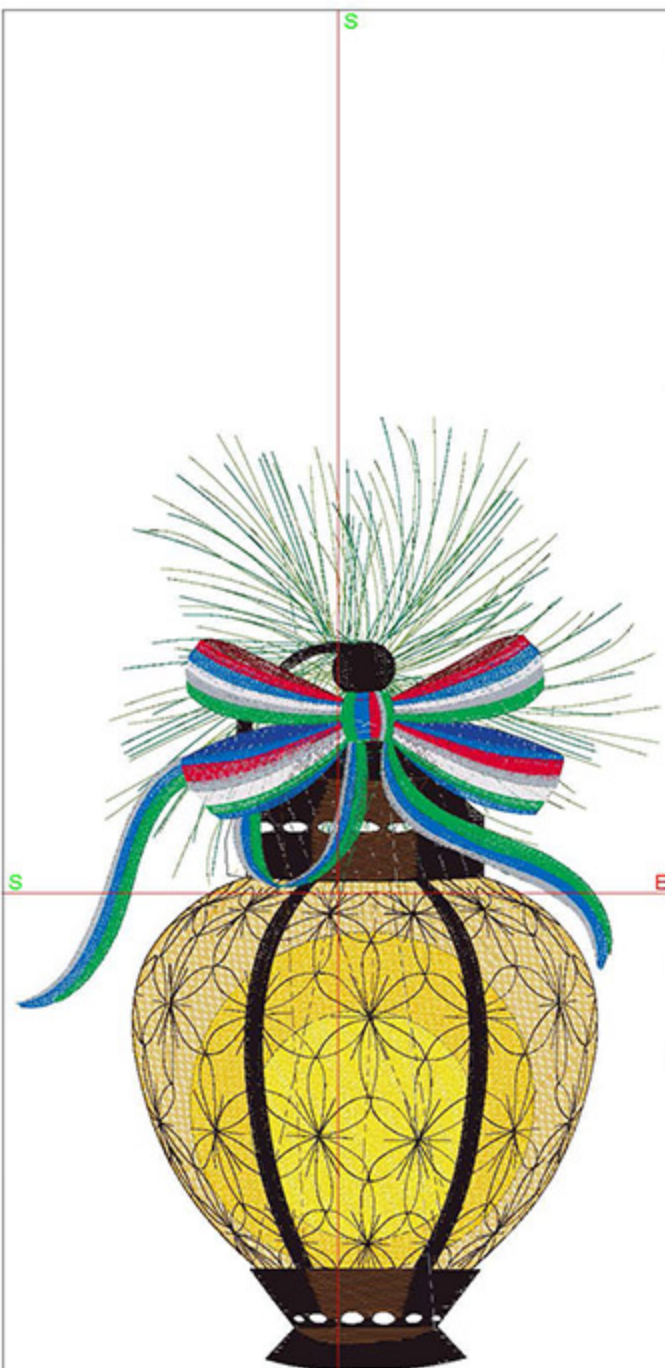

Machine runtime:

Module	Runtime (hr:min:sec)
Large	1:21:28

Design Worksheet

Zoom: 0.47

BERNINA Embroidery Software DesignerPlus

Name: MABLanternBow10x12.ART
 Height: 300.0 mm
 Width: 202.9 mm
 Stitches: 72755
 Colors: 14
 Color changes: 16
 Trims: 34
 Machine format: Bernina
 Hoop: BERNINA Large Oval Hoop, 255 x 145, #26 (template violet)
 Hoop template: violet
 Foot: #26
 Total bobbin: 180.61m