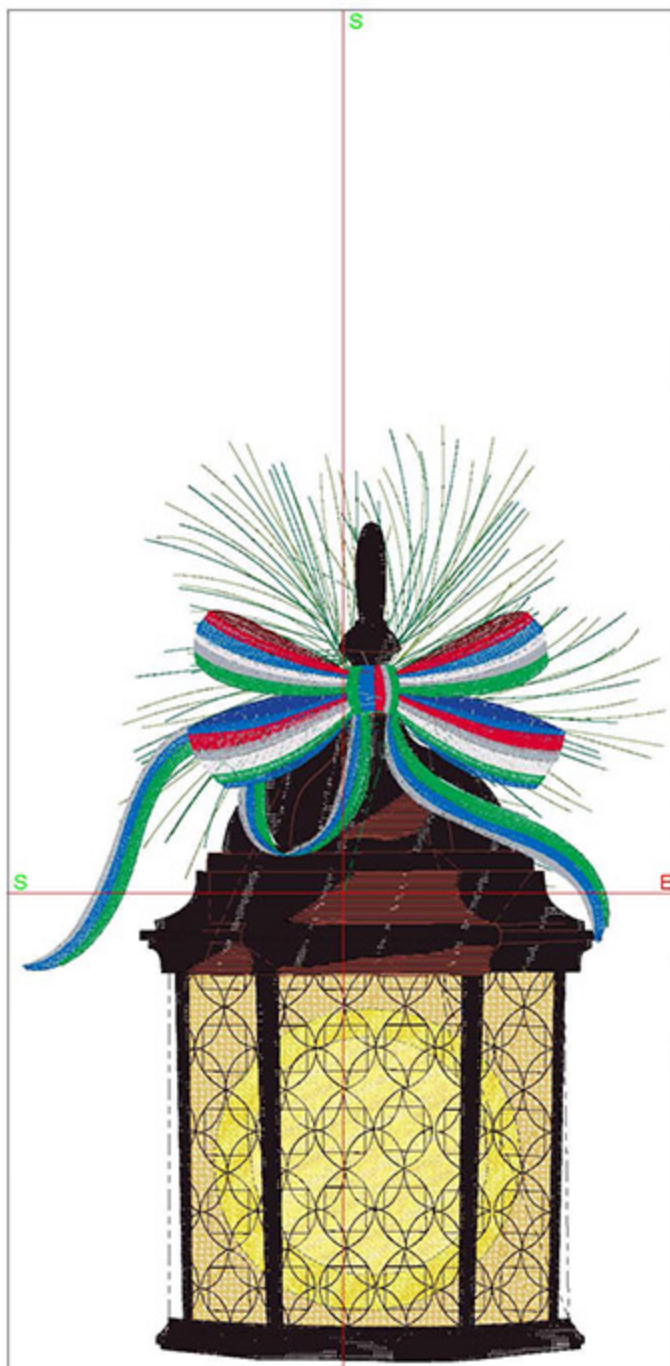

Design Worksheet

Zoom: 0.45

BERNINA Embroidery Software DesignerPlus

Name: MABellLantern10x12.ART
 Height: 300.0 mm
 Width: 211.9 mm
 Stitches: 72826
 Colors: 17
 Color changes: 22
 Trims: 47
 Machine format: Bernina
 Hoop: BERNINA Large Oval Hoop, 255 x 145, #26 (template violet)
 Hoop template: violet
 Foot: #26
 Total bobbin: 184.03m

Machine runtime:

Module	Runtime (hr:min:sec)
Large	1:49:24

Design Worksheet

Zoom: 0.43

BERNINA Embroidery
Software DesignerPlus

Name: MABRibbonWreath10x12.ART

Height: 250.0 mm
 Width: 277.3 mm
 Stitches: 56636
 Colors: 14
 Color changes: 19
 Trims: 82
 Machine format: Bernina
 Hoop: 5Wx7H
 Total bobbin: 132.47m

Machine runtime:

Module	Runtime (hr:min:sec)
Large	1:35:09

Design Worksheet

Zoom: 0.35

BERNINA Embroidery
Software DesignerPlus

Name: MABSingBell10x12.ART
 Height: 249.8 mm
 Width: 272.5 mm
 Stitches: 47762
 Colors: 15
 Color changes: 23
 Trims: 47
 Machine format: Bernina
 Hoop: BERNINA Large Oval Hoop, 255 x 145, #26 (template violet)
 Hoop template: violet
 Foot: #26
 Total bobbin: 105.65m

Machine runtime:
Module **Runtime (hr:min:sec)**
 Large 1:15:03

Design Worksheet

Zoom: 0.46

BERNINA Embroidery Software DesignerPlus

Name: MABSquareLanternBow10x12.ART
 Height: 299.8 mm
 Width: 206.3 mm
 Stitches: 79515
 Colors: 14
 Color changes: 16
 Trims: 37
 Machine format: Bernina
 Hoop: BERNINA Large Oval Hoop, 255 x 145, #26 (template violet)
 Hoop template: violet
 Foot: #26
 Total bobbin: 200.29m