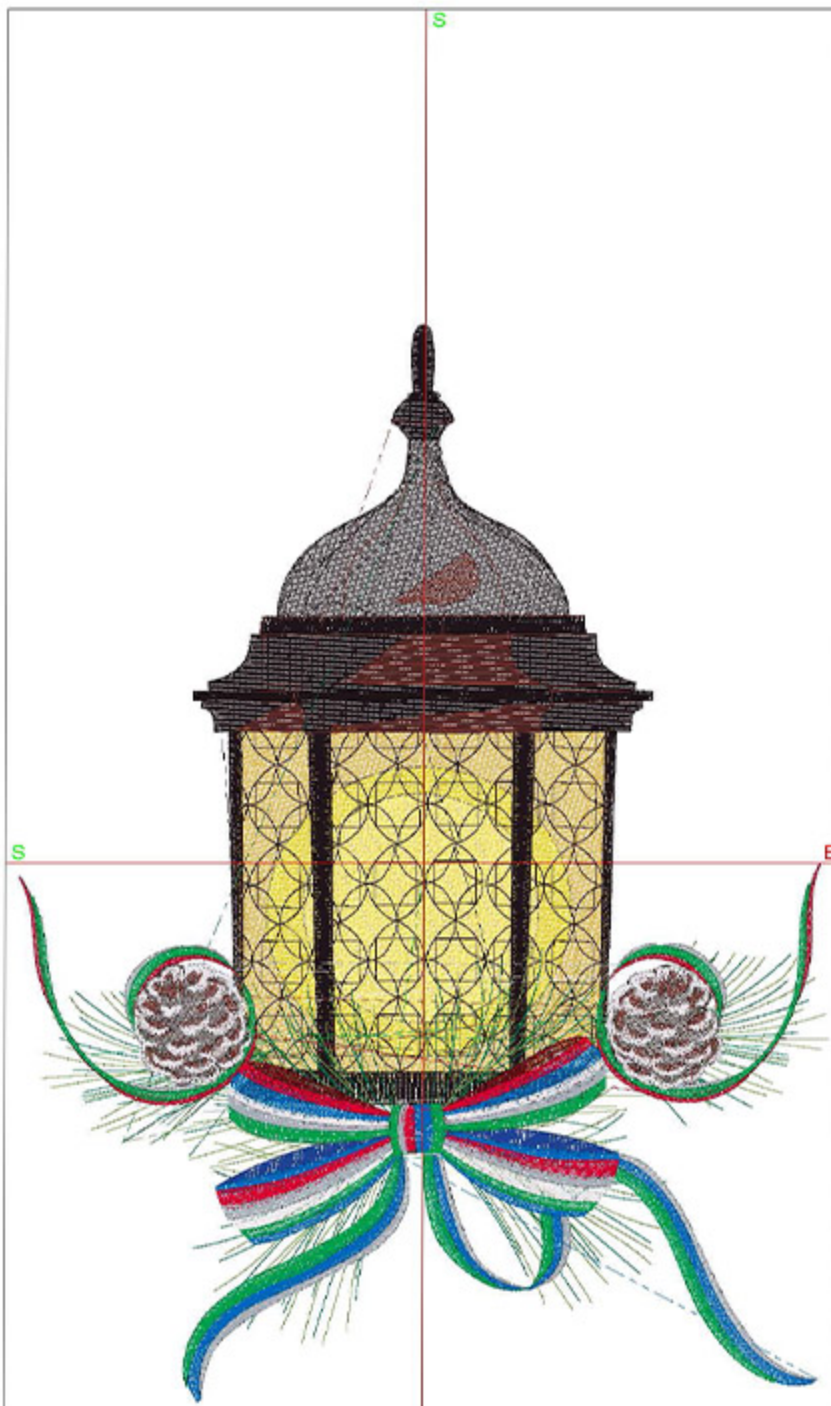

Design Worksheet

Zoom: 0.45

BERNINA Embroidery Software DesignerPlus

Name: MABellLantern10x12.ART
 Height: 300.0 mm
 Width: 211.9 mm
 Stitches: 72826
 Colors: 17
 Color changes: 22
 Trims: 47
 Machine format: Bernina
 Hoop: BERNINA Large Oval Hoop, 255 x 145, #26 (template violet)
 Hoop template: violet
 Foot: #26
 Total bobbin: 184.03m

Machine runtime:

Module	Runtime (hr:min:sec)
Large	1:45:03

Design Worksheet

Zoom: 0.55

**BERNINA Embroidery
Software DesignerPlus**

Name: MABPineconeLantern10x12.ART

Height: 299.8 mm
 Width: 218.1 mm
 Stitches: 70937
 Colors: 16
 Color changes: 22
 Trims: 74
 Machine format: Bernina
 Hoop: EMP6 (180 x 130)
 Total bobbin: 163.26m