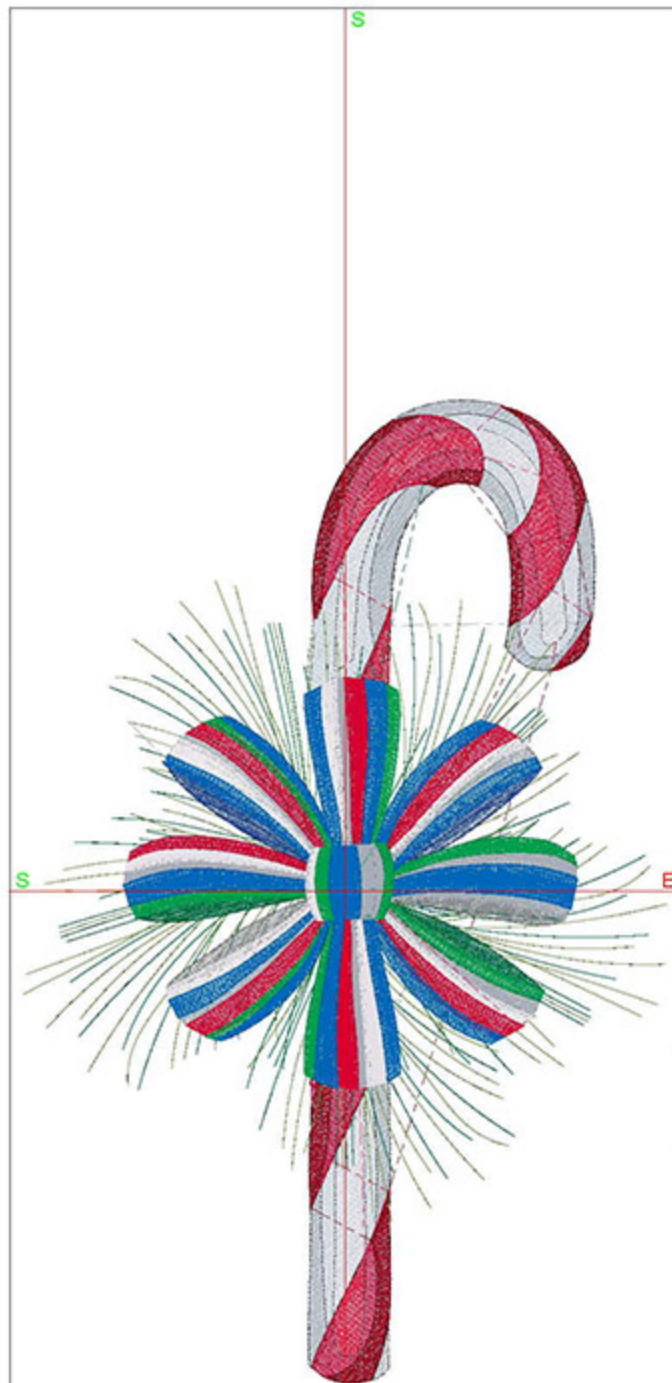

Machine runtime:

Module	Runtime (hr:min:sec)
Large	1:33:54

Design Worksheet

Zoom: 0.45

BERNINA Embroidery
Software DesignerPlus

Name: MABCandyCanes10x12.ART
 Height: 299.9 mm
 Width: 212.9 mm
 Stitches: 83367
 Colors: 11
 Color changes: 16
 Trims: 135
 Machine format: Bernina
 Hoop: BERNINA Large Oval Hoop, 255 x 145, #26 (template violet)
 Hoop template: violet
 Foot: #26
 Total bobbin: 197.85m

Machine runtime:
Module **Runtime (hr:min:sec)**
 Large 2:27:27

Design Worksheet

Zoom: 0.48

BERNINA Embroidery
Software DesignerPlus

Name: MABCaneCaneRibbon10x12.ART

Height: 299.9 mm
 Width: 196.4 mm
 Stitches: 51876
 Colors: 12
 Color changes: 19
 Trims: 52
 Machine format: Bernina
 Hoop: BERNINA Large Oval Hoop, 255 x 145, #26 (template violet)
 Hoop template: violet
 Foot: #26
 Total bobbin: 127.83m