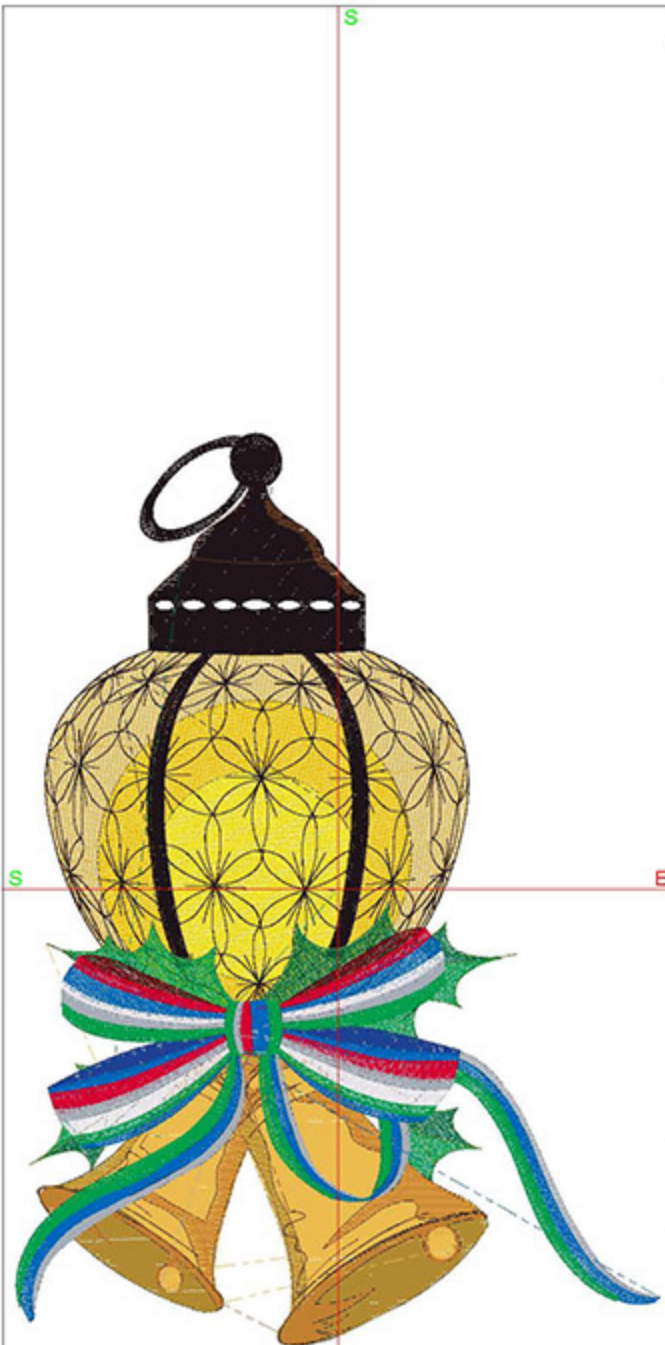

Design Worksheet

Zoom: 0.45

BERNINA Embroidery Software DesignerPlus

Name: MABellLantern10x12.ART
 Height: 300.0 mm
 Width: 211.9 mm
 Stitches: 72826
 Colors: 17
 Color changes: 22
 Trims: 47
 Machine format: Bernina
 Hoop: BERNINA Large Oval Hoop, 255 x 145, #26 (template violet)
 Hoop template: violet
 Foot: #26
 Total bobbin: 184.03m

Machine runtime:
Module **Runtime (hr:min:sec)**
 Large 1:50:42

Design Worksheet

Zoom: 0.58

BERNINA Embroidery
Software DesignerPlus

Name: MABellWithPines10x12.ART

Height: 299.8 mm
 Width: 205.1 mm
 Stitches: 56178
 Colors: 17
 Color changes: 19
 Trims: 90
 Machine format: Bernina
 Hoop: 5Wx7H (CRRoseSpray5x7) ((null))
 Total bobbin: 117.81m