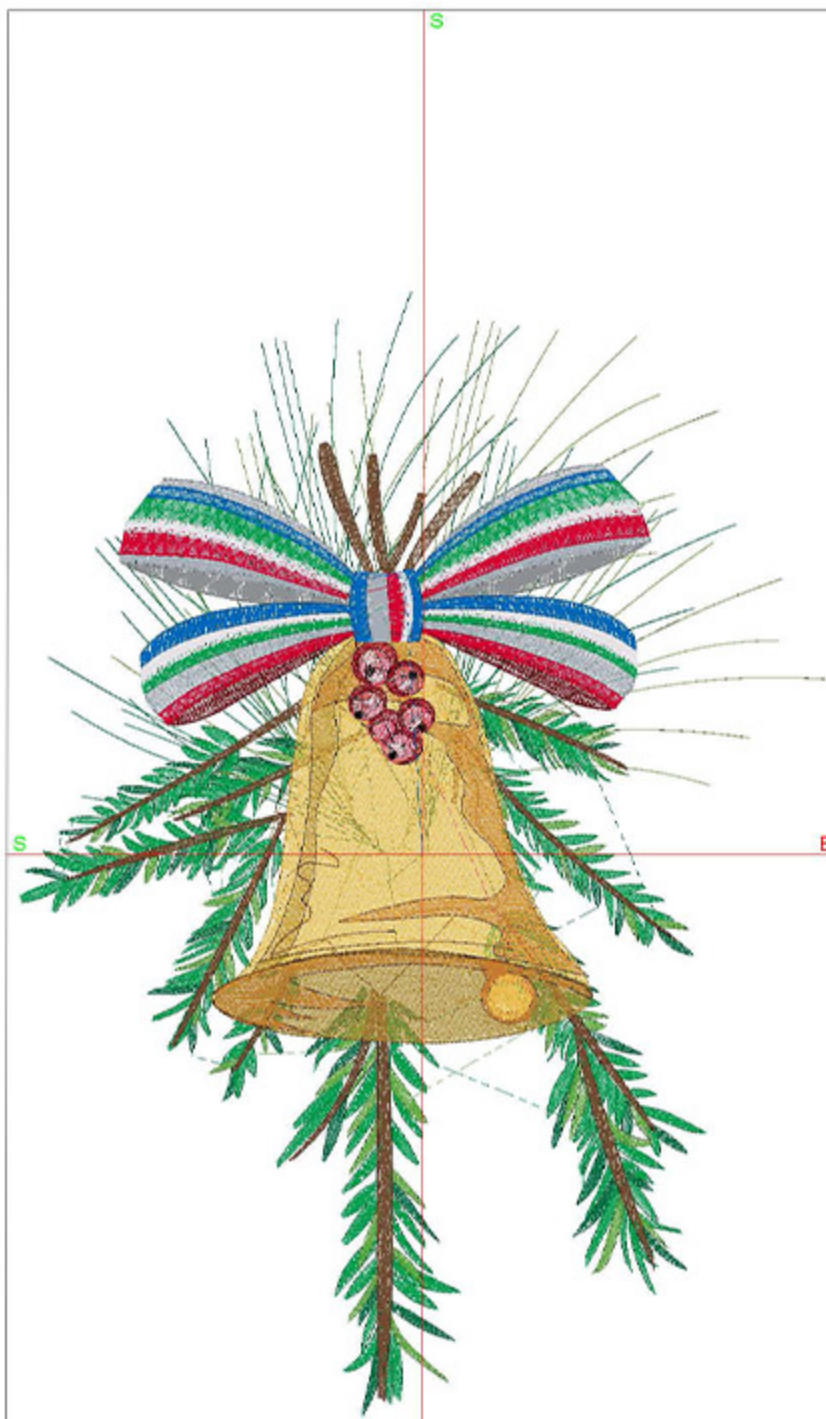

Design Worksheet

Zoom: 0.45

BERNINA Embroidery Software DesignerPlus

Name: MABellLantern10x12.ART
 Height: 300.0 mm
 Width: 211.9 mm
 Stitches: 72826
 Colors: 17
 Color changes: 22
 Trims: 47
 Machine format: Bernina
 Hoop: BERNINA Large Oval Hoop, 255 x 145, #26 (template violet)
 Hoop template: violet
 Foot: #26
 Total bobbin: 184.03m

Machine runtime:
Module **Runtime (hr:min:sec)**
 Large 1:50:42

Design Worksheet

Zoom: 0.58

BERNINA Embroidery
Software DesignerPlus

Name: MABellWithPines10x12.ART

Height: 299.8 mm
 Width: 205.1 mm
 Stitches: 56178
 Colors: 17
 Color changes: 19
 Trims: 90
 Machine format: Bernina
 Hoop: 5Wx7H (CRRoseSpray5x7) ((null))
 Total bobbin: 117.81m