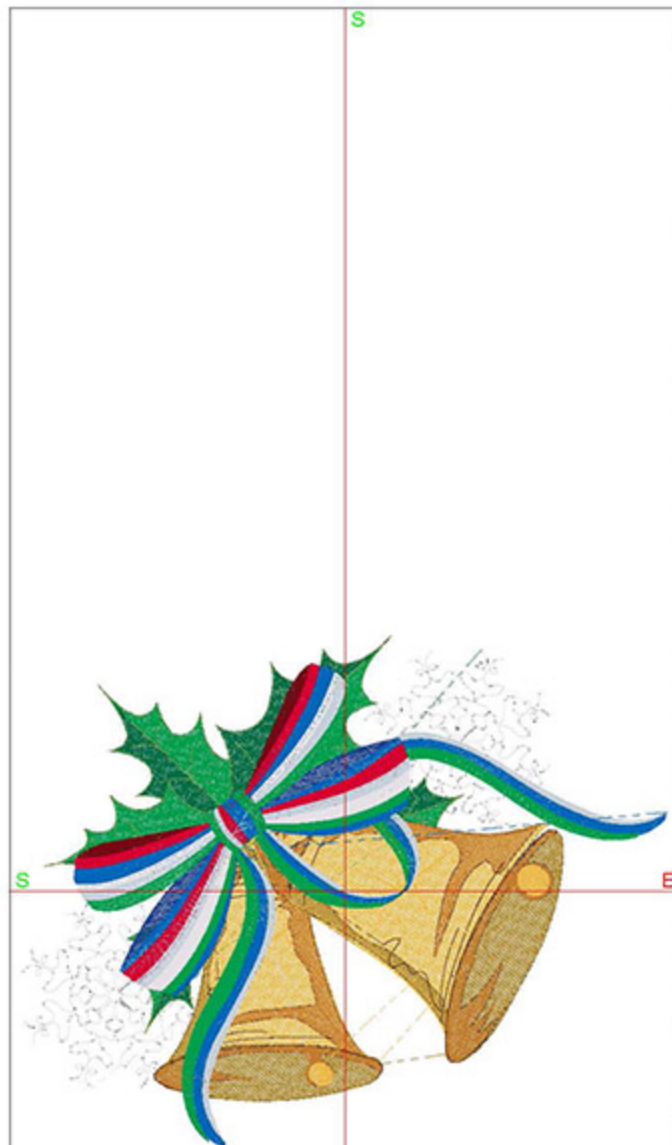

Machine runtime:

Module	Runtime (hr:min:sec)
Large	1:21:28

Design Worksheet

Zoom: 0.47

BERNINA Embroidery Software DesignerPlus

Name: MABLanternBow10x12.ART
 Height: 300.0 mm
 Width: 202.9 mm
 Stitches: 72755
 Colors: 14
 Color changes: 16
 Trims: 34
 Machine format: Bernina
 Hoop: BERNINA Large Oval Hoop, 255 x 145, #26 (template violet)
 Hoop template: violet
 Foot: #26
 Total bobbin: 180.61m

Machine runtime:

Module	Runtime (hr:min:sec)
Large	1:51:36

Design Worksheet

Zoom: 0.32

BERNINA Embroidery Software DesignerPlus

Name: MABRibbonBells10x12.ART

Height: 237.8 mm
 Width: 299.7 mm
 Stitches: 72186
 Colors: 13
 Color changes: 18
 Trims: 46
 Machine format: Bernina
 Hoop: BERNINA Large Oval Hoop, 255 x 145, #26 (template violet)
 Hoop template: violet
 Foot: #26
 Total bobbin: 184.89m

Machine runtime:

Module	Runtime (hr:min:sec)
Large	1:49:24

Design Worksheet

Zoom: 0.43

BERNINA Embroidery
Software DesignerPlus

Name: MABRibbonWreath10x12.ART

Height: 250.0 mm
 Width: 277.3 mm
 Stitches: 56636
 Colors: 14
 Color changes: 19
 Trims: 82
 Machine format: Bernina
 Hoop: 5Wx7H
 Total bobbin: 132.47m