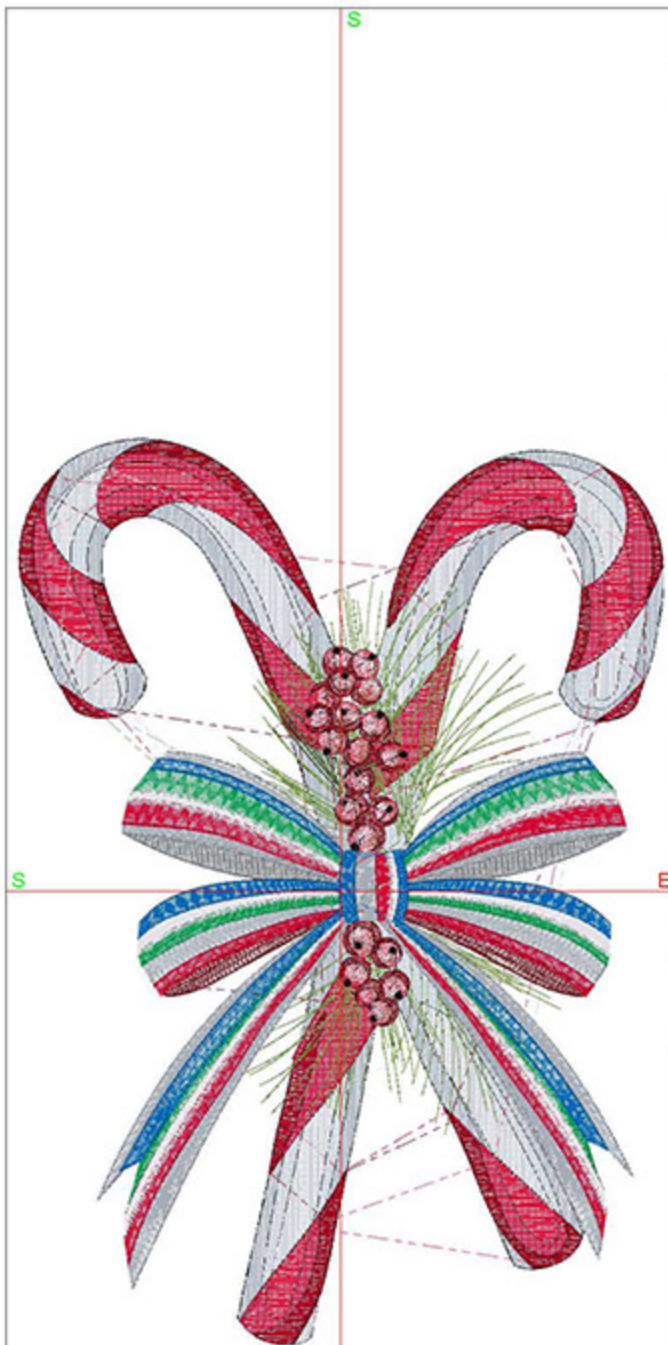

Machine runtime:

Module	Runtime (hr:min:sec)
Large	1:01:27

Design Worksheet

Zoom: 0.67

BERNINA Embroidery  
Software DesignerPlus

Name: MABCandyCanes6x8.ART

Height: 200.0 mm  
 Width: 142.0 mm  
 Stitches: 48152  
 Colors: 11  
 Color changes: 16  
 Trims: 109  
 Machine format: Bernina  
 Hoop: BERNINA Large Oval Hoop, 255 x 145, #26 (template violet)  
 Hoop template: violet  
 Foot: #26  
 Total bobbin: 95.10m