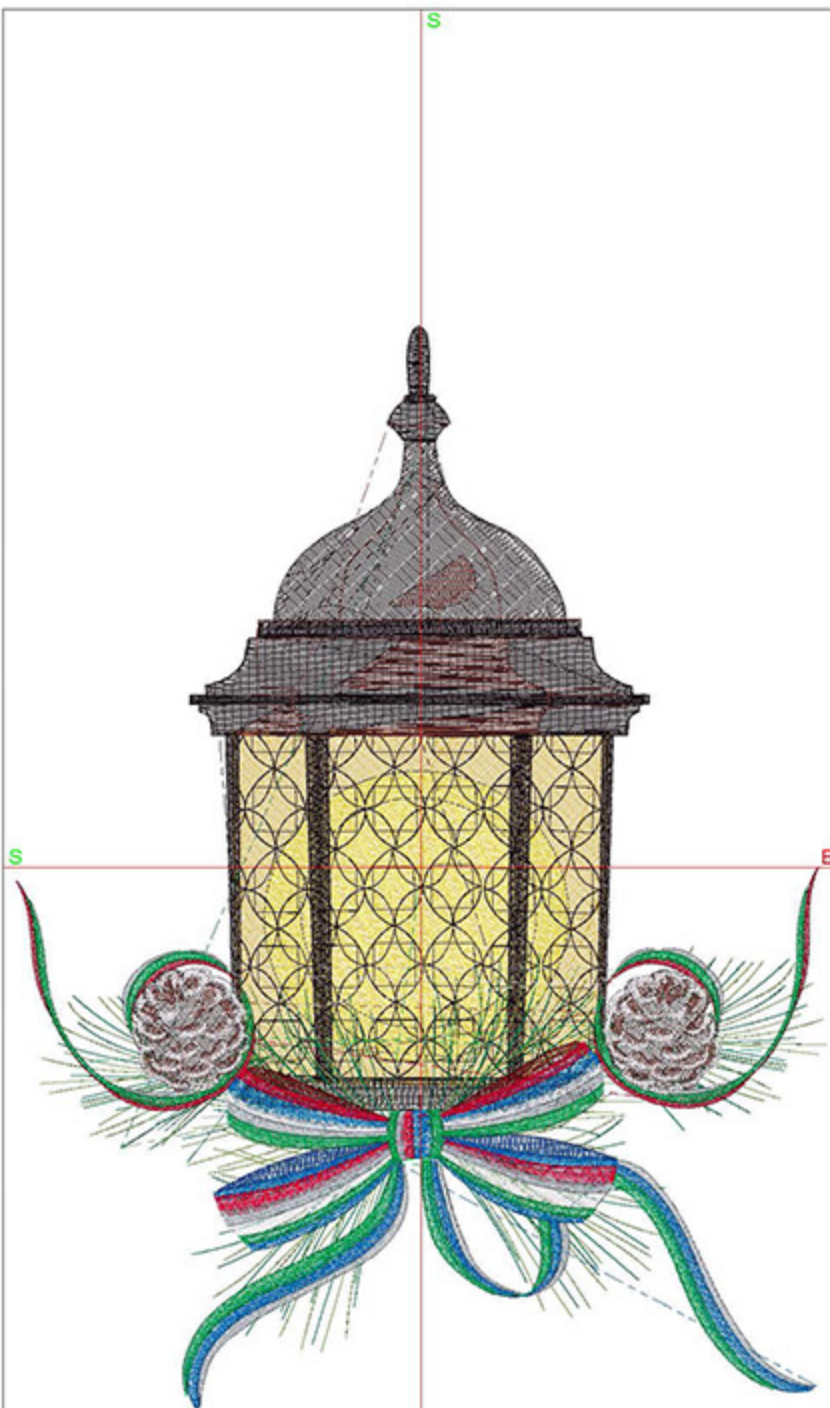

Machine runtime:

Module	Runtime (hr:min:sec)
Large	1:01:05

Design Worksheet

Zoom: 0.82

BERNINA Embroidery  
Software DesignerPlus

Name: MABPineconeLantern6x8.ART

Height: 199.8 mm  
 Width: 145.3 mm  
 Stitches: 41907  
 Colors: 16  
 Color changes: 22  
 Trims: 68  
 Machine format: Bernina  
 Hoop: EMP6 (180 x 130)  
 Total bobbin: 80.22m