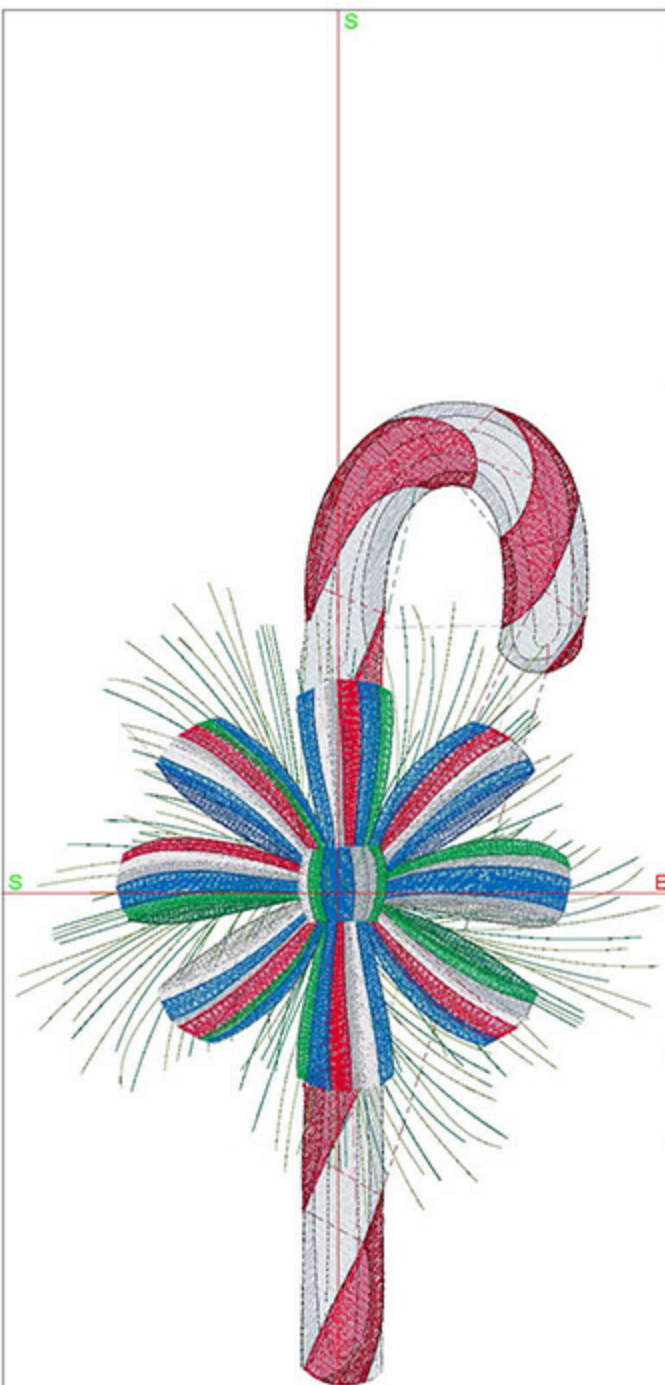

Machine runtime:

Module	Runtime (hr:min:sec)
Large	1:28:29

Design Worksheet

Zoom: 0.73

BERNINA Embroidery  
Software DesignerPlus

Name: MABCaneCaneRibbon6x8.ART  
 Height: 199.9 mm  
 Width: 130.9 mm  
 Stitches: 31415  
 Colors: 12  
 Color changes: 19  
 Trims: 50  
 Machine format: Bernina  
 Hoop: BERNINA Large Oval Hoop, 255 x 145, #26 (template violet)  
 Hoop template: violet  
 Foot: #26  
 Total bobbin: 62.69m