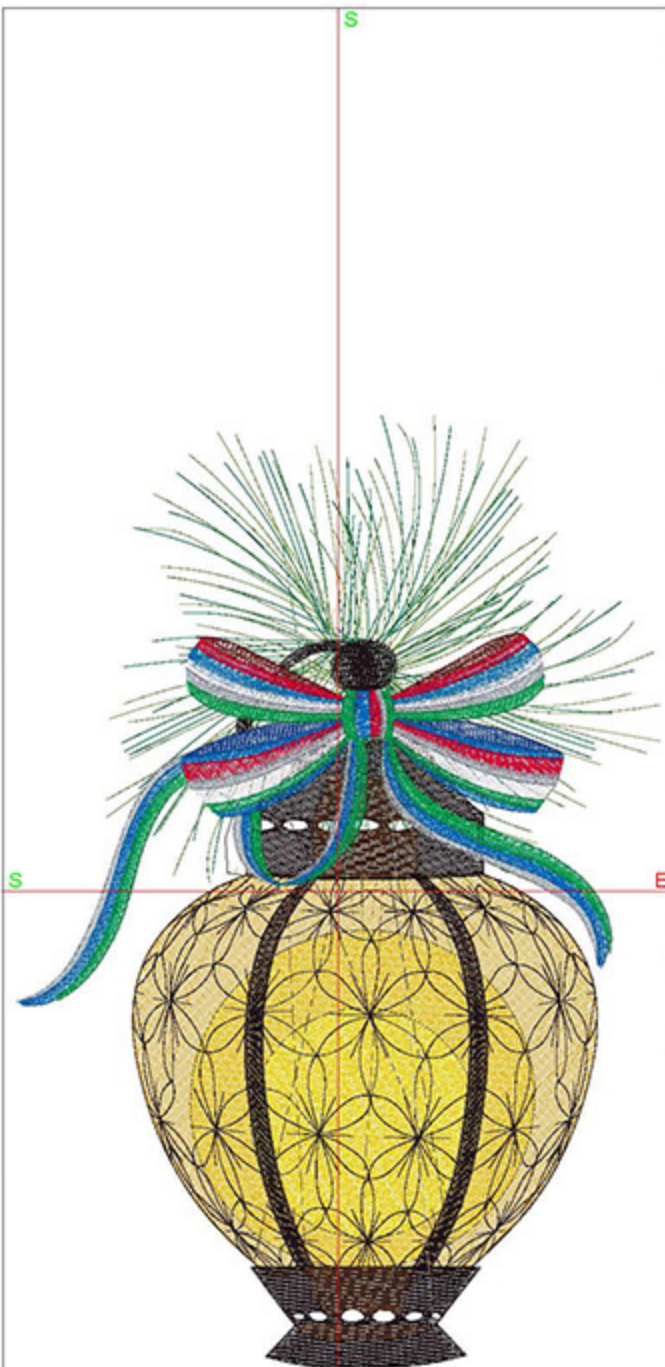

Machine runtime:

Module	Runtime (hr:min:sec)
Large	0:47:53

Design Worksheet

Zoom: 0.70

BERNINA Embroidery  
Software DesignerPlus

Name: MABLanternBow6x8.ART

Height: 200.0 mm  
 Width: 135.3 mm  
 Stitches: 41510  
 Colors: 14  
 Color changes: 16  
 Trims: 33  
 Machine format: Bernina  
 Hoop: BERNINA Large Oval Hoop, 255 x 145, #26 (template violet)  
 Hoop template: violet  
 Foot: #26  
 Total bobbin: 87.95m