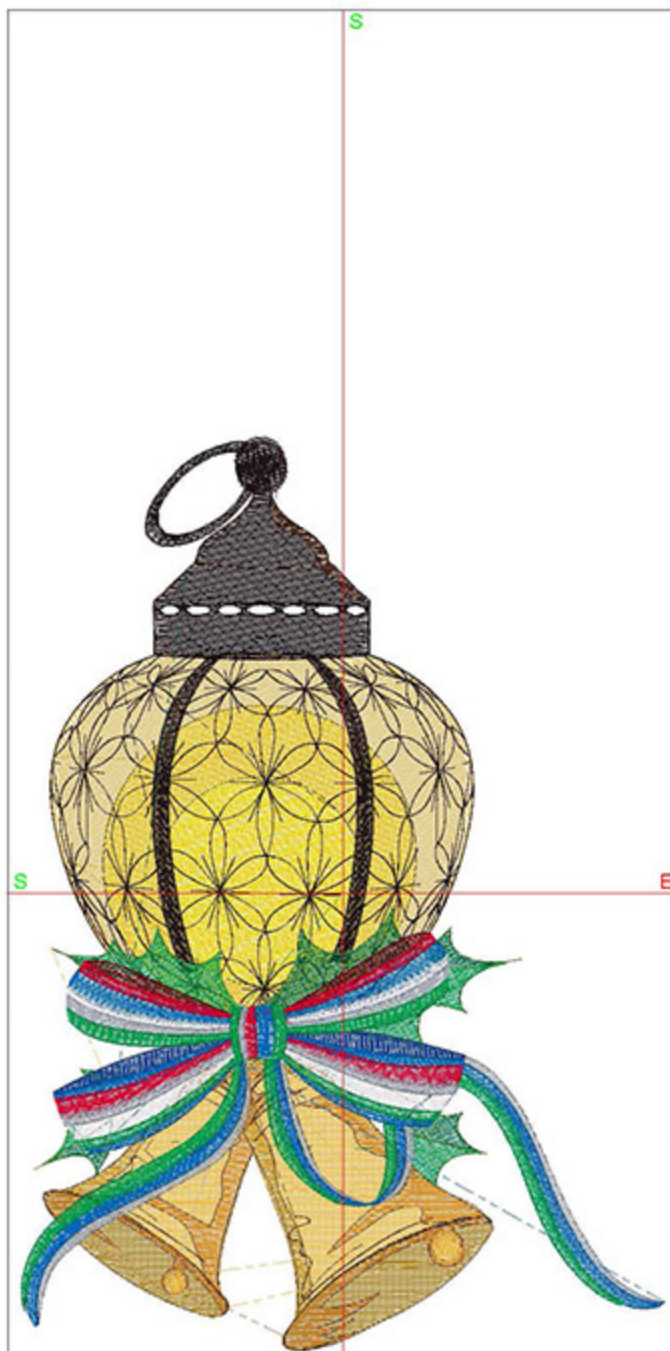

Design Worksheet

Zoom: 0.67

BERNINA Embroidery Software DesignerPlus

Name: MABellLantern6x8.ART

Height: 199.8 mm  
 Width: 141.1 mm  
 Stitches: 41178  
 Colors: 17  
 Color changes: 22  
 Trims: 48  
 Machine format: Bernina  
 Hoop: BERNINA Large Oval Hoop, 255 x 145, #26 (template violet)  
 Hoop template: violet  
 Foot: #26  
 Total bobbin: 87.31m