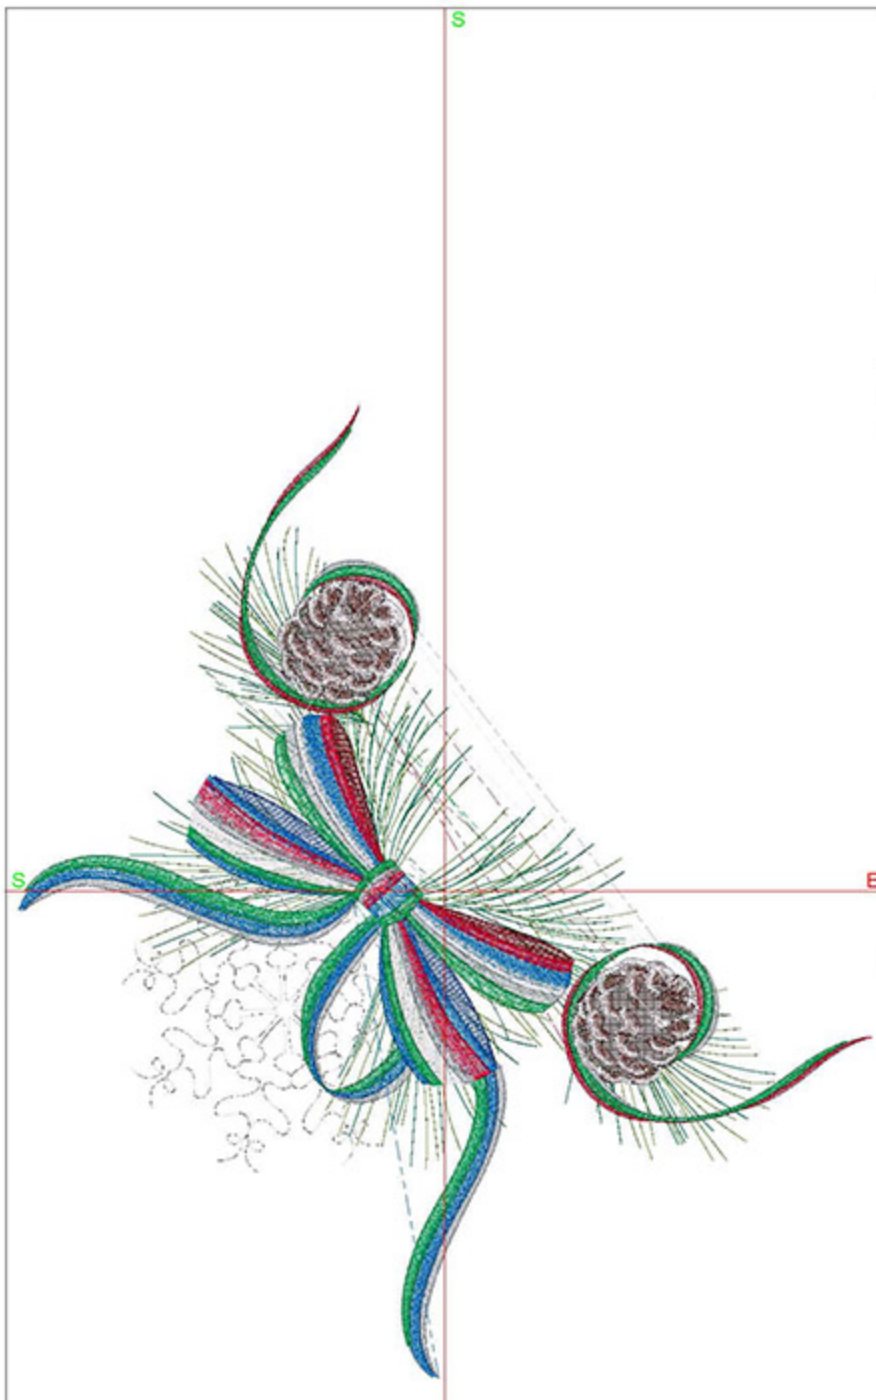

Design Worksheet

Zoom: 0.67

BERNINA Embroidery Software DesignerPlus

Name: MABellLantern6x8.ART

Height: 199.8 mm  
 Width: 141.1 mm  
 Stitches: 41178  
 Colors: 17  
 Color changes: 22  
 Trims: 48  
 Machine format: Bernina  
 Hoop: BERNINA Large Oval Hoop, 255 x 145, #26 (template violet)  
 Hoop template: violet  
 Foot: #26  
 Total bobbin: 87.31m

Machine runtime:

Module	Runtime (hr:min:sec)
Large	0:52:37

Design Worksheet

Zoom: 0.84

BERNINA Embroidery  
Software DesignerPlus

Name: MABCornerPineconeRibbon6x8.ART

Height: 171.1 mm  
 Width: 150.0 mm  
 Stitches: 23692  
 Colors: 12  
 Color changes: 17  
 Trims: 48  
 Machine format: Bernina  
 Hoop: EMP6 (180 x 130)  
 Total bobbin: 35.82m