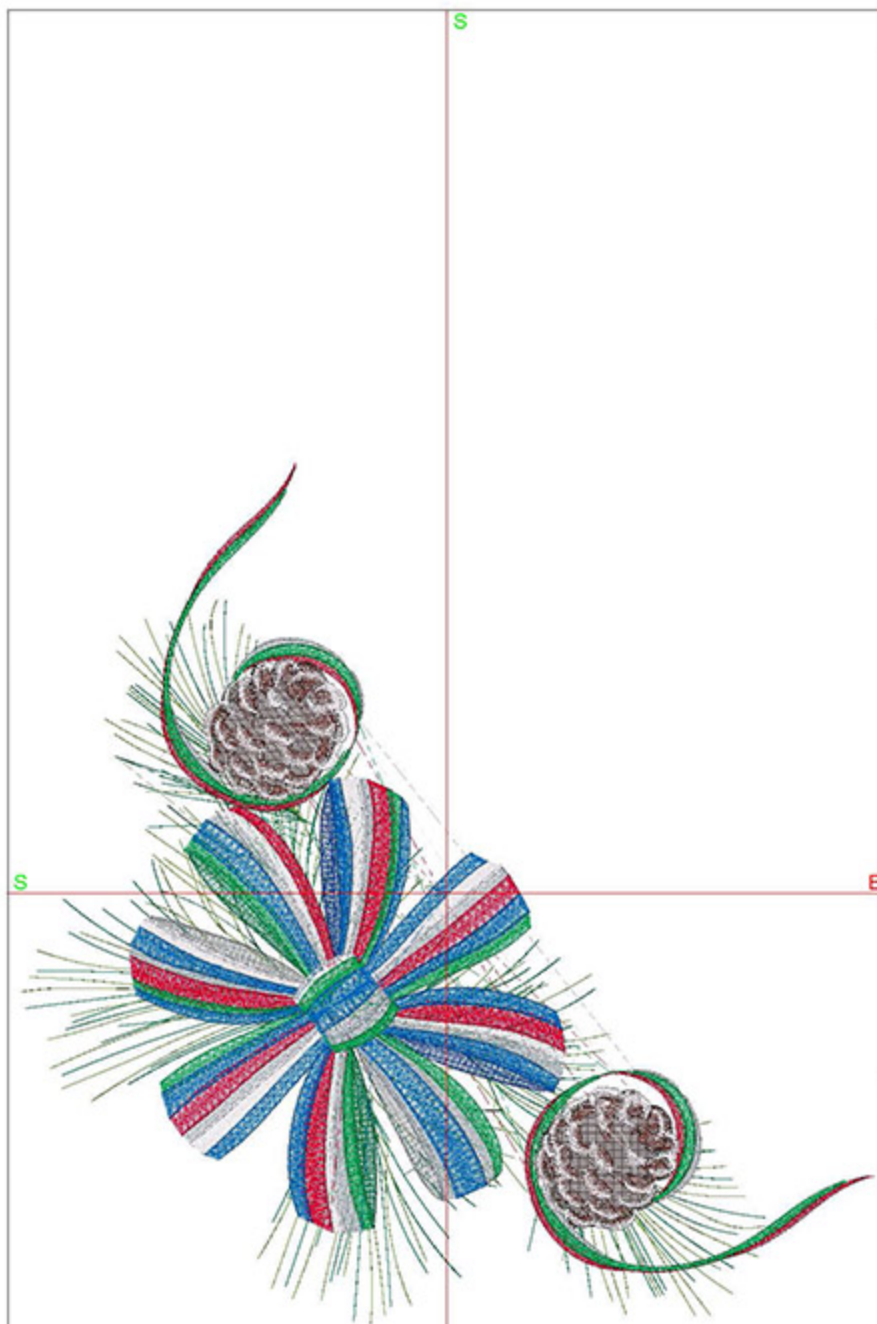

Machine runtime:

Module	Runtime (hr:min:sec)
Large	0:40:49

Design Worksheet

Zoom: 0.84

BERNINA Embroidery  
Software DesignerPlus

Name: MABCornerRibbon6x8.ART

Height: 151.4 mm  
 Width: 150.0 mm  
 Stitches: 27228  
 Colors: 12  
 Color changes: 22  
 Trims: 54  
 Machine format: Bernina  
 Hoop: EMP6 (180 x 130)  
 Total bobbin: 47.26m