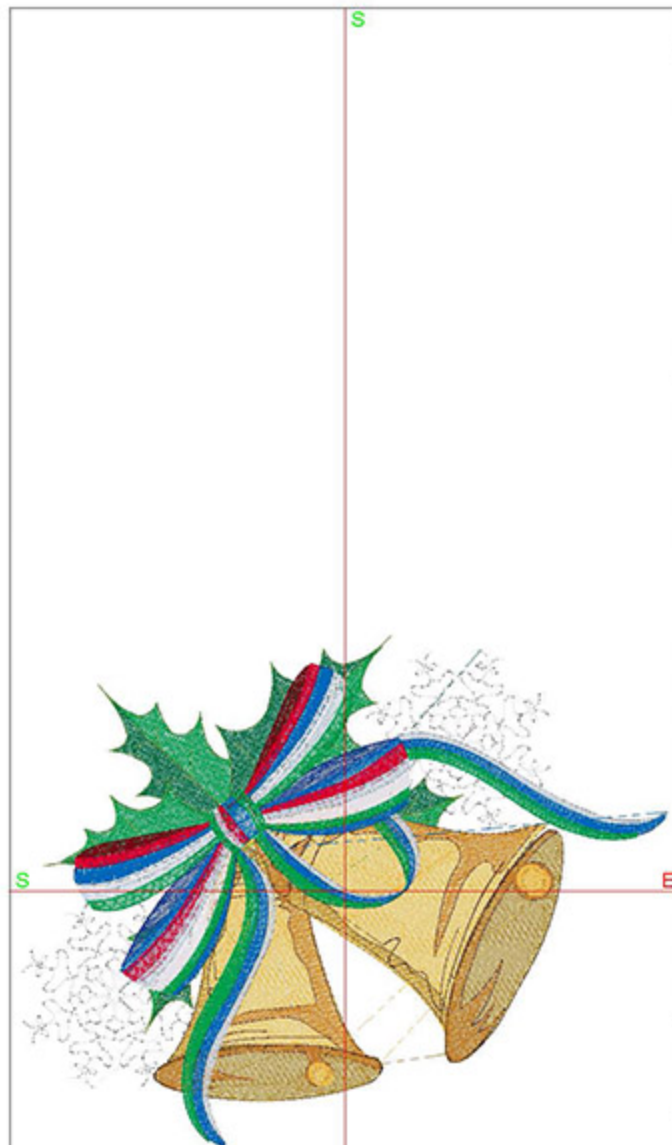

Machine runtime:

Module	Runtime (hr:min:sec)
Large	1:09:45

Design Worksheet

Zoom: 0.50

BERNINA Embroidery  
Software DesignerPlus

Name: MABRibbonBells6x8.ART

Height: 150.0 mm  
 Width: 189.0 mm  
 Stitches: 37807  
 Colors: 13  
 Color changes: 18  
 Trims: 39  
 Machine format: Bernina  
 Hoop: BERNINA Large Oval Hoop, 255 x 145, #26 (template violet)  
 Hoop template: violet  
 Foot: #26  
 Total bobbin: 78.79m

Machine runtime:

Module	Runtime (hr:min:sec)
Large	0:58:27

Design Worksheet

Zoom: 0.71

BERNINA Embroidery  
Software DesignerPlus

Name: MABRibbonWreath6x8.ART

Height: 150.0 mm  
 Width: 166.4 mm  
 Stitches: 30801  
 Colors: 14  
 Color changes: 19  
 Trims: 67  
 Machine format: Bernina  
 Hoop: 5Wx7H  
 Total bobbin: 55.60m

Height: 199.8 mm  
 Width: 137.5 mm  
 Stitches: 45327  
 Colors: 14  
 Color changes: 16  
 Trims: 37  
 Machine format: Bernina  
 Hoop: BERNINA Large Oval Hoop, 255 x 145, #26 (template violet)  
 Hoop template: violet  
 Foot: #26  
 Total bobbin: 96.99m