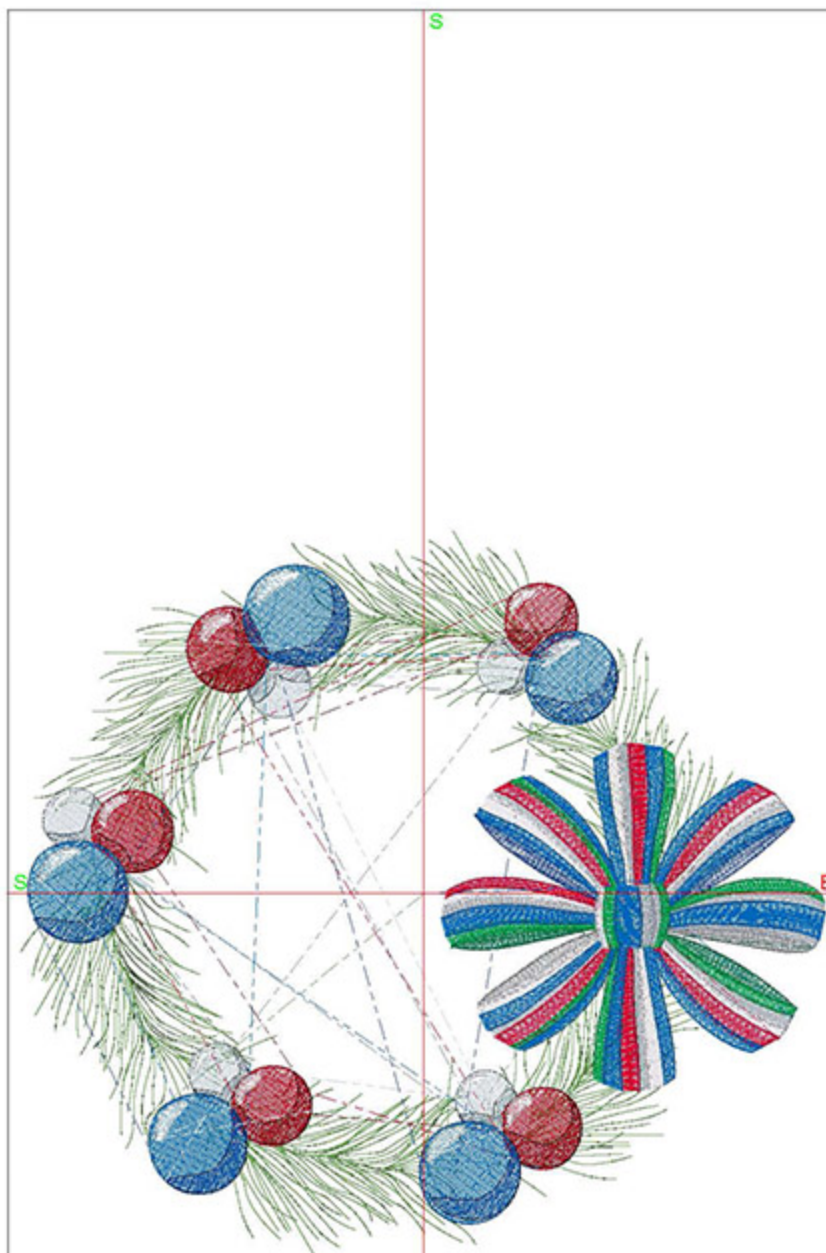

Machine runtime:

Module	Runtime (hr:min:sec)
Large	0:58:27

Design Worksheet

Zoom: 0.71

BERNINA Embroidery  
Software DesignerPlus

Name: MABRibbonWreath6x8.ART

Height: 150.0 mm  
 Width: 166.4 mm  
 Stitches: 30801  
 Colors: 14  
 Color changes: 19  
 Trims: 67  
 Machine format: Bernina  
 Hoop: 5Wx7H  
 Total bobbin: 55.60m

Height: 199.8 mm  
 Width: 137.5 mm  
 Stitches: 45327  
 Colors: 14  
 Color changes: 16  
 Trims: 37  
 Machine format: Bernina  
 Hoop: BERNINA Large Oval Hoop, 255 x 145, #26 (template violet)  
 Hoop template: violet  
 Foot: #26  
 Total bobbin: 96.99m