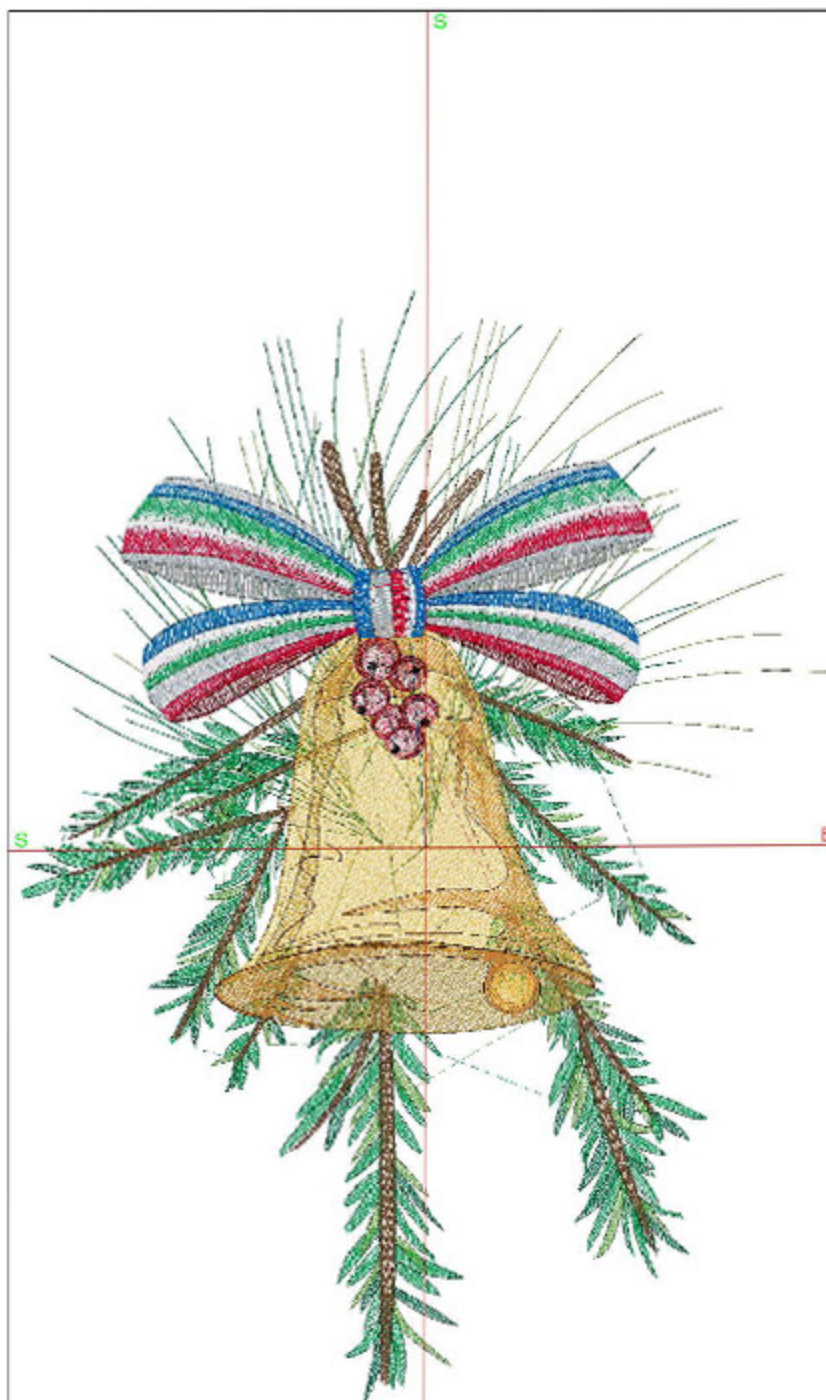

Machine runtime:

Module	Runtime (hr:min:sec)
Large	1:05:40

Design Worksheet

Zoom: 0.87

BERNINA Embroidery  
Software DesignerPlus

Name: MABellWithPines6x8.ART

Height: 200.0 mm

Width: 136.8 mm