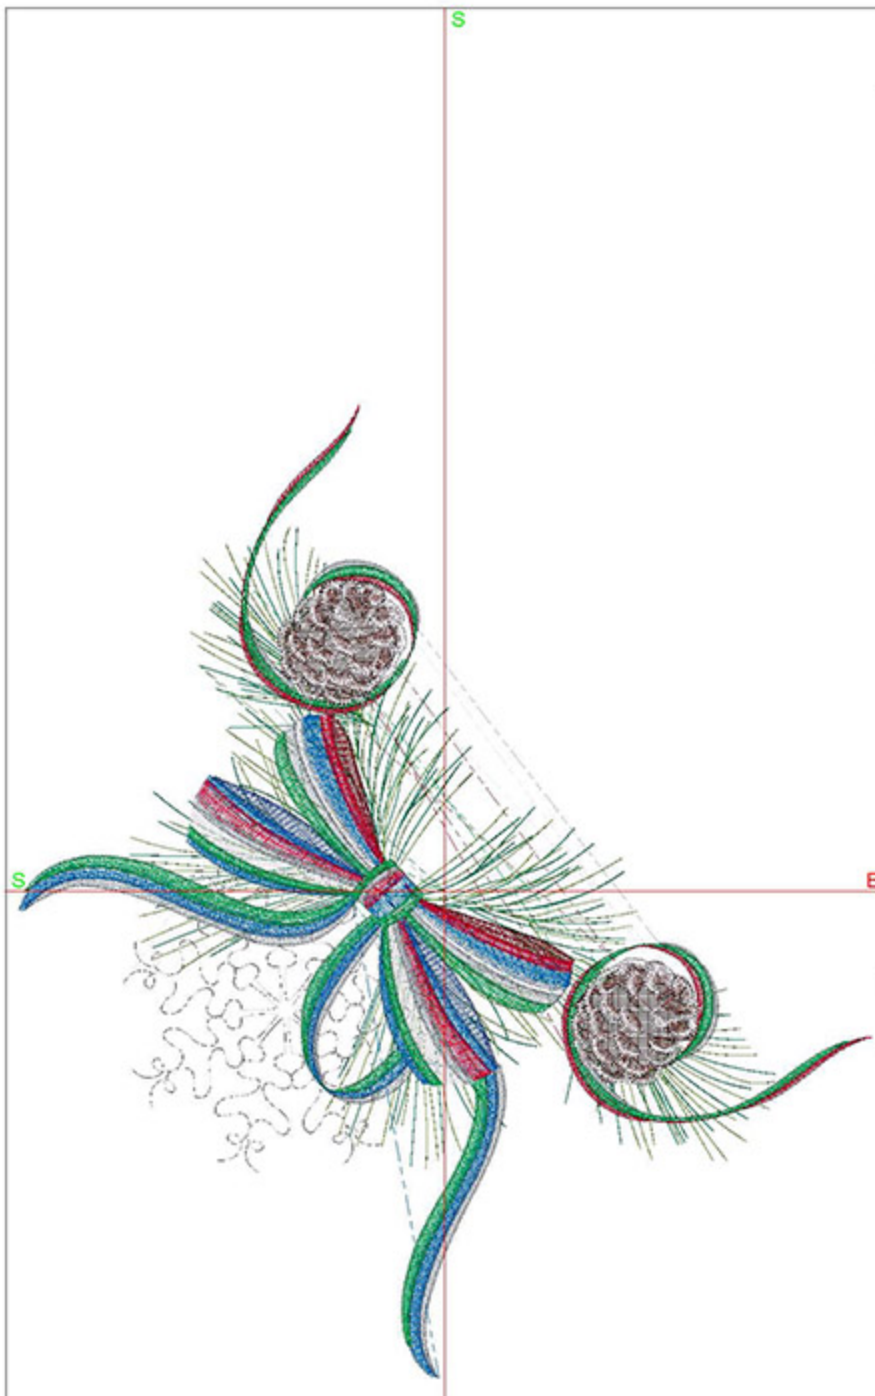

Design Worksheet

Zoom: 0.77

BERNINA Embroidery Software DesignerPlus

Name: MABellLantern5x7.ART
 Height: 174.9 mm
 Width: 123.4 mm
 Stitches: 34673
 Colors: 17
 Color changes: 22
 Trims: 45
 Machine format: Bernina
 Hoop: BERNINA Large Oval Hoop, 255 x 145, #26 (template violet)
 Hoop template: violet
 Foot: #26
 Total bobbin: 68.98m

Machine runtime:

Module	Runtime (hr:min:sec)
Large	1:17:25

Design Worksheet

Zoom: 0.83

BERNINA Embroidery Software DesignerPlus

Name: MABCaneCaneRibbon5x7.ART
 Height: 174.9 mm
 Width: 114.5 mm
 Stitches: 26935
 Colors: 12
 Color changes: 19
 Trims: 49
 Machine format: Bernina
 Hoop: BERNINA Large Oval Hoop, 255 x 145, #26 (template violet)
 Hoop template: violet
 Foot: #26
 Total bobbin: 50.30m

Machine runtime:

Module	Runtime (hr:min:sec)
Large	0:46:18

Design Worksheet

Zoom: 0.99

BERNINA Embroidery
Software DesignerPlus

Name: MABCornerPineconeRibbon5x7.ART

Height: 145.1 mm
 Width: 127.2 mm
 Stitches: 19998
 Colors: 12
 Color changes: 17
 Trims: 44
 Machine format: Bernina
 Hoop: EMP6 (180 x 130)
 Total bobbin: 28.02m