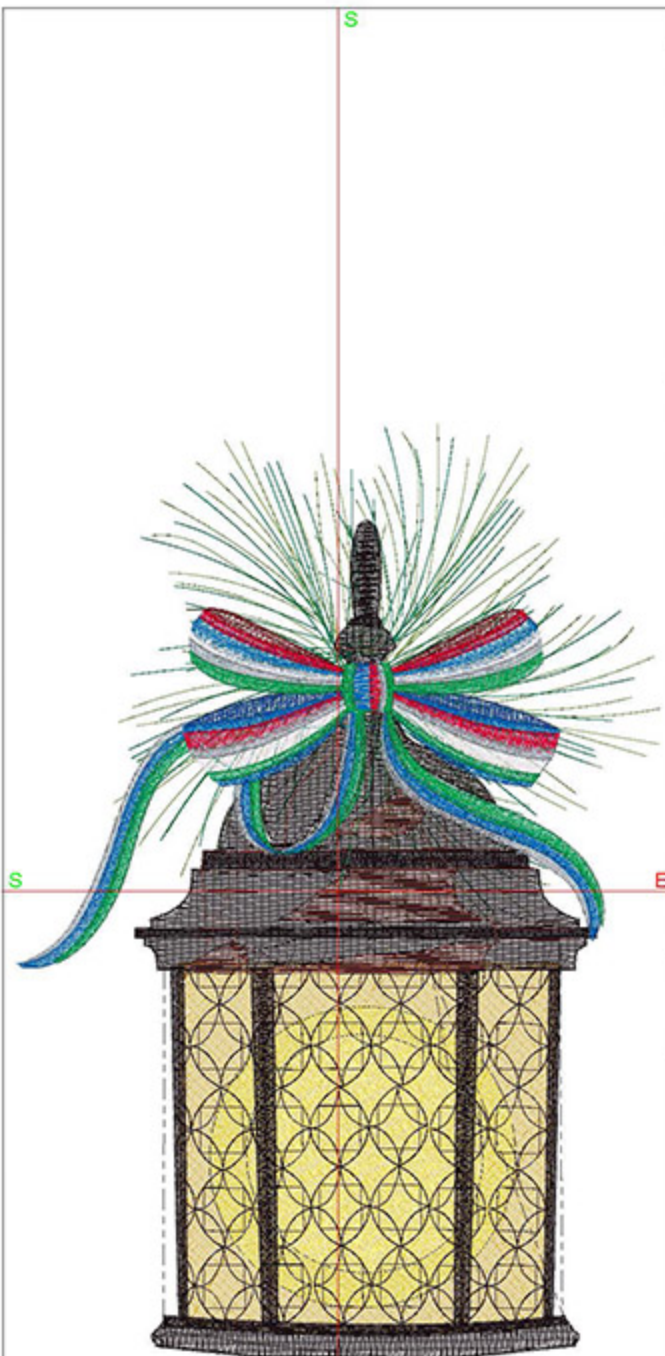

Machine runtime:

Module	Runtime (hr:min:sec)
Large	1:00:21

Design Worksheet

Zoom: 0.59

BERNINA Embroidery Software DesignerPlus

Name: MABRibbonBells5x7.ART
 Height: 127.2 mm
 Width: 160.2 mm
 Stitches: 30874
 Colors: 13
 Color changes: 18
 Trims: 39
 Machine format: Bernina
 Hoop: BERNINA Large Oval Hoop, 255 x 145, #26 (template violet)
 Hoop template: violet
 Foot: #26
 Total bobbin: 58.90m

Machine runtime:

Module	Runtime (hr:min:sec)
Large	0:48:45

Design Worksheet

Zoom: 0.84

BERNINA Embroidery
Software DesignerPlus

Name: MABRibbonWreath5x7.ART

Height: 127.2 mm
Width: 141.1 mm
Stitches: 25777
Colors: 14
Color changes: 19
Trims: 67
Machine format: Bernina
Hoop: 5Wx7H
Total bobbin: 42.87m

Machine runtime:

Module	Runtime (hr:min:sec)
Large	0:48:35

Design Worksheet

Zoom: 0.68

BERNINA Embroidery
Software DesignerPlus

Name: MABSsingleBell5x7.ART
 Height: 127.2 mm
 Width: 138.7 mm
 Stitches: 22011
 Colors: 15
 Color changes: 23
 Trims: 44
 Machine format: Bernina
 Hoop: BERNINA Large Oval Hoop, 255 x 145, #26 (template violet)
 Hoop template: violet
 Foot: #26
 Total bobbin: 35.41m

Machine runtime:
Module **Runtime (hr:min:sec)**
 Large 0:38:42

Design Worksheet

Zoom: 0.79

BERNINA Embroidery Software DesignerPlus

Name: MABSquareLanternBow5x7.ART
 Height: 174.6 mm
 Width: 120.2 mm
 Stitches: 38315
 Colors: 14
 Color changes: 16
 Trims: 36
 Machine format: Bernina
 Hoop: BERNINA Large Oval Hoop, 255 x 145, #26 (template violet)
 Hoop template: violet
 Foot: #26
 Total bobbin: 77.22m