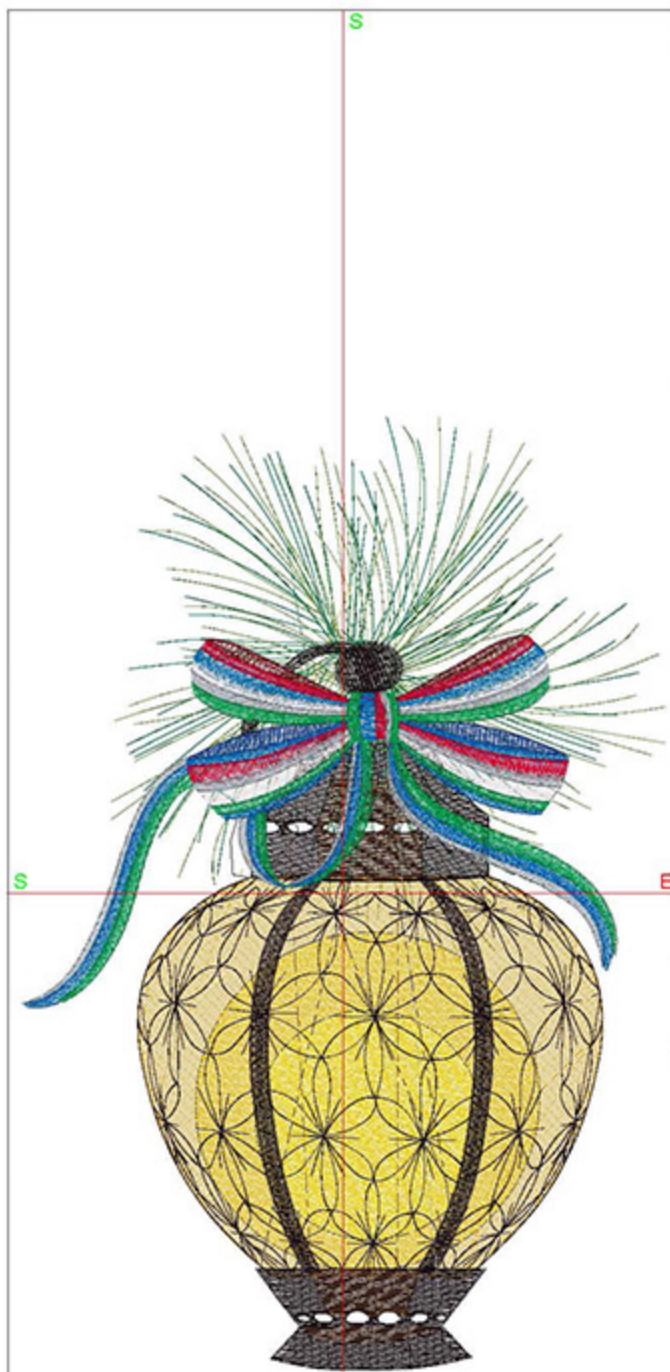

Machine runtime:

Module	Runtime (hr:min:sec)
Large	0:40:36

Design Worksheet

Zoom: 0.80

BERNINA Embroidery Software DesignerPlus

Name: MABLanternBow5x7.ART

Height: 174.9 mm
 Width: 118.4 mm
 Stitches: 34929
 Colors: 14
 Color changes: 16
 Trims: 32
 Machine format: Bernina
 Hoop: BERNINA Large Oval Hoop, 255 x 145, #26 (template violet)
 Hoop template: violet
 Foot: #26
 Total bobbin: 70.00m