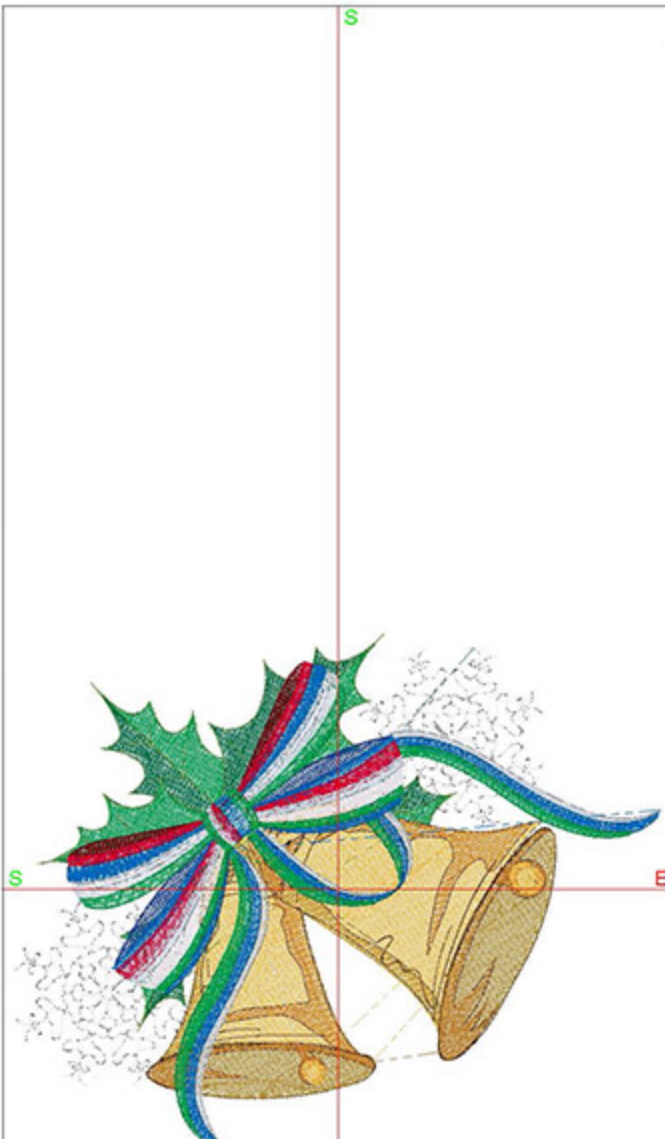

Machine runtime:

Module	Runtime (hr:min:sec)
Large	1:00:21

Design Worksheet

Zoom: 0.59

BERNINA Embroidery Software DesignerPlus

Name: MABRibbonBells5x7.ART
 Height: 127.2 mm
 Width: 160.2 mm
 Stitches: 30874
 Colors: 13
 Color changes: 18
 Trims: 39
 Machine format: Bernina
 Hoop: BERNINA Large Oval Hoop, 255 x 145, #26 (template violet)
 Hoop template: violet
 Foot: #26
 Total bobbin: 58.90m

Machine runtime:

Module	Runtime (hr:min:sec)
Large	0:48:45

Design Worksheet

Zoom: 0.84

BERNINA Embroidery
Software DesignerPlus

Name: MABRibbonWreath5x7.ART

Height: 127.2 mm
Width: 141.1 mm
Stitches: 25777
Colors: 14
Color changes: 19
Trims: 67
Machine format: Bernina
Hoop: 5Wx7H
Total bobbin: 42.87m