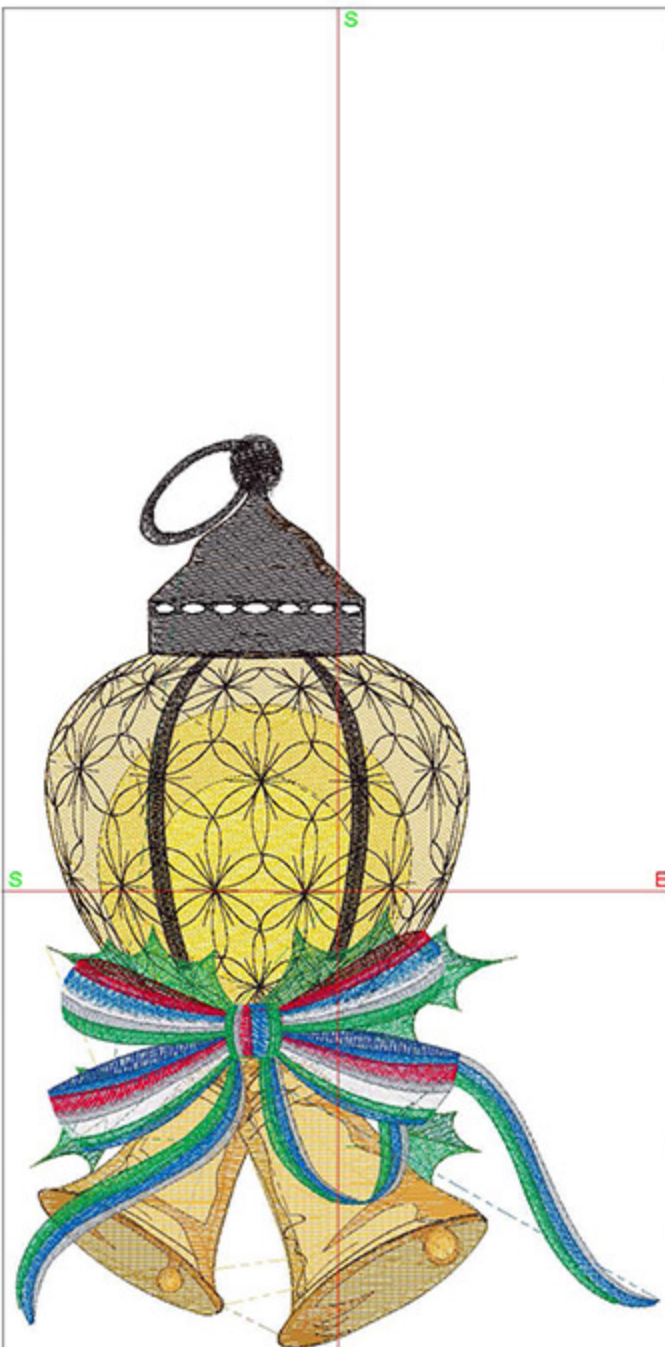

Design Worksheet

Zoom: 0.77

BERNINA Embroidery Software DesignerPlus

Name: MABellLantern5x7.ART
 Height: 174.9 mm
 Width: 123.4 mm
 Stitches: 34673
 Colors: 17
 Color changes: 22
 Trims: 45
 Machine format: Bernina
 Hoop: BERNINA Large Oval Hoop, 255 x 145, #26 (template violet)
 Hoop template: violet
 Foot: #26
 Total bobbin: 68.98m

Machine runtime:
Module **Runtime (hr:min:sec)**
 Large 0:56:06

Design Worksheet

Zoom: 0.99

**BERNINA Embroidery
Software DesignerPlus**

Name: MABellWithPines5x7.ART

Height: 175.0 mm
 Width: 119.7 mm
 Stitches: 30236
 Colors: 17
 Color changes: 19
 Trims: 72
 Machine format: Bernina
 Hoop: 5Wx7H (CRRoseSpray5x7) ((null))
 Total bobbin: 47.35m