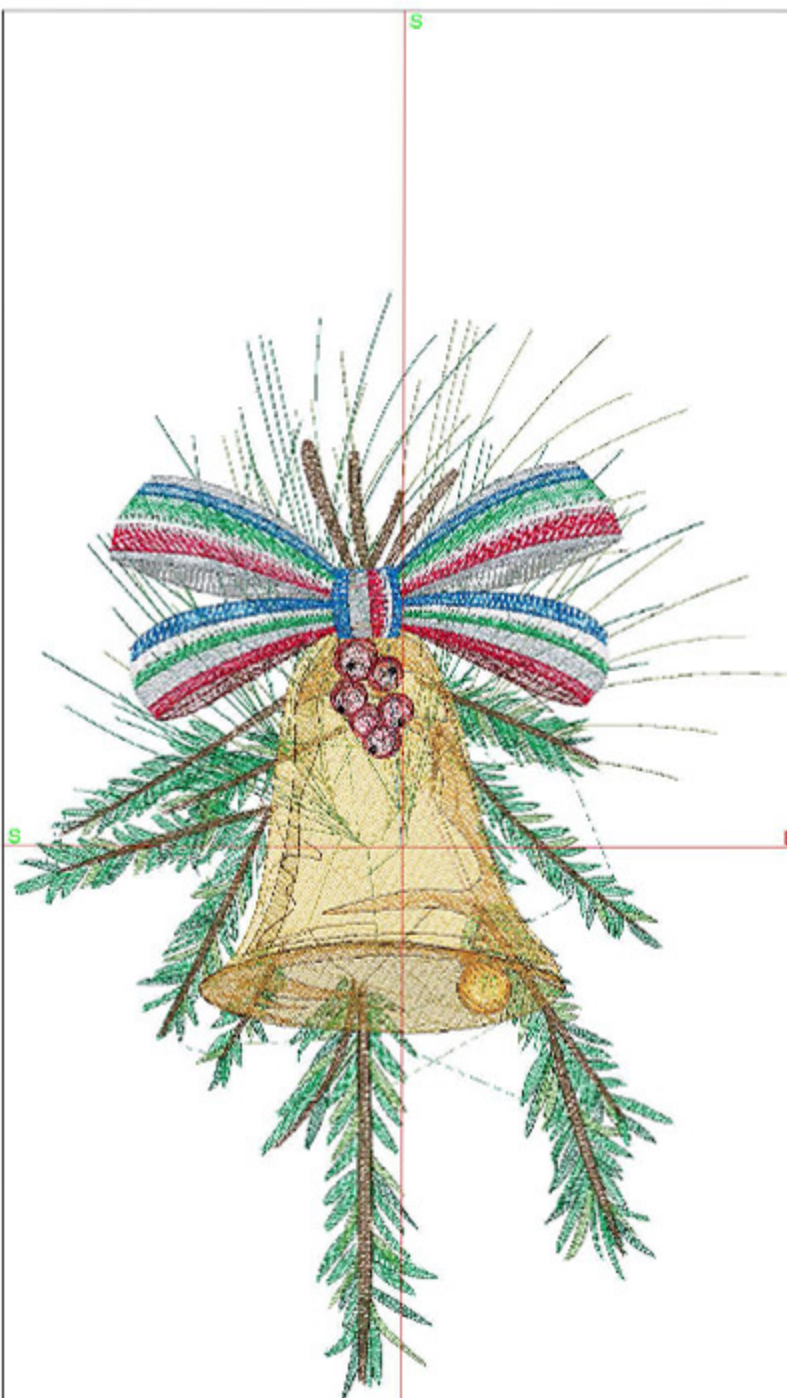

Design Worksheet

Zoom: 0.77

BERNINA Embroidery Software DesignerPlus

Name: MABellLantern5x7.ART
 Height: 174.9 mm
 Width: 123.4 mm
 Stitches: 34673
 Colors: 17
 Color changes: 22
 Trims: 45
 Machine format: Bernina
 Hoop: BERNINA Large Oval Hoop, 255 x 145, #26 (template violet)
 Hoop template: violet
 Foot: #26
 Total bobbin: 68.98m

Machine runtime:
Module **Runtime (hr:min:sec)**
 Large 0:56:06

Design Worksheet

Zoom: 0.99

**BERNINA Embroidery
Software DesignerPlus**

Name: MABellWithPines5x7.ART

Height: 175.0 mm
 Width: 119.7 mm
 Stitches: 30236
 Colors: 17
 Color changes: 19
 Trims: 72
 Machine format: Bernina
 Hoop: 5Wx7H (CRRoseSpray5x7) ((null))
 Total bobbin: 47.35m