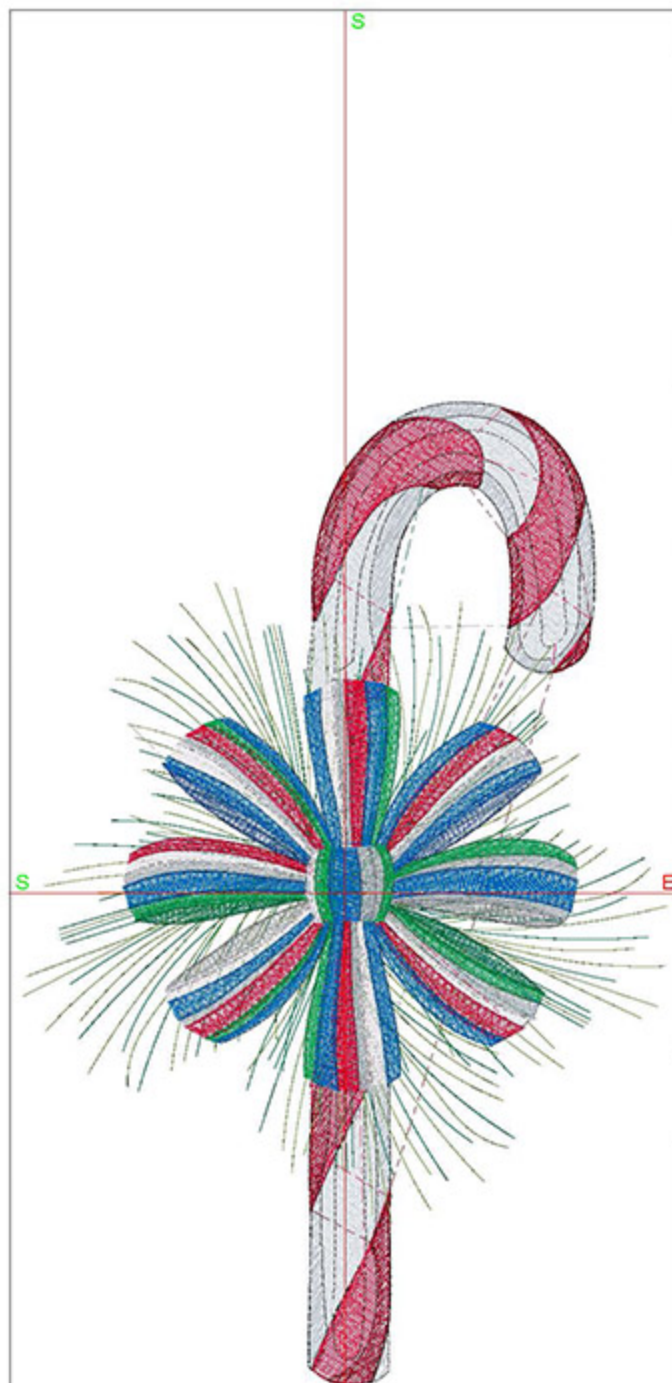

Machine runtime:

Module	Runtime (hr:min:sec)
Large	1:17:25

Design Worksheet

Zoom: 0.83

BERNINA Embroidery Software DesignerPlus

Name: MABCaneCaneRibbon5x7.ART
 Height: 174.9 mm
 Width: 114.5 mm
 Stitches: 26935
 Colors: 12
 Color changes: 19
 Trims: 49
 Machine format: Bernina
 Hoop: BERNINA Large Oval Hoop, 255 x 145, #26 (template violet)
 Hoop template: violet
 Foot: #26
 Total bobbin: 50.30m