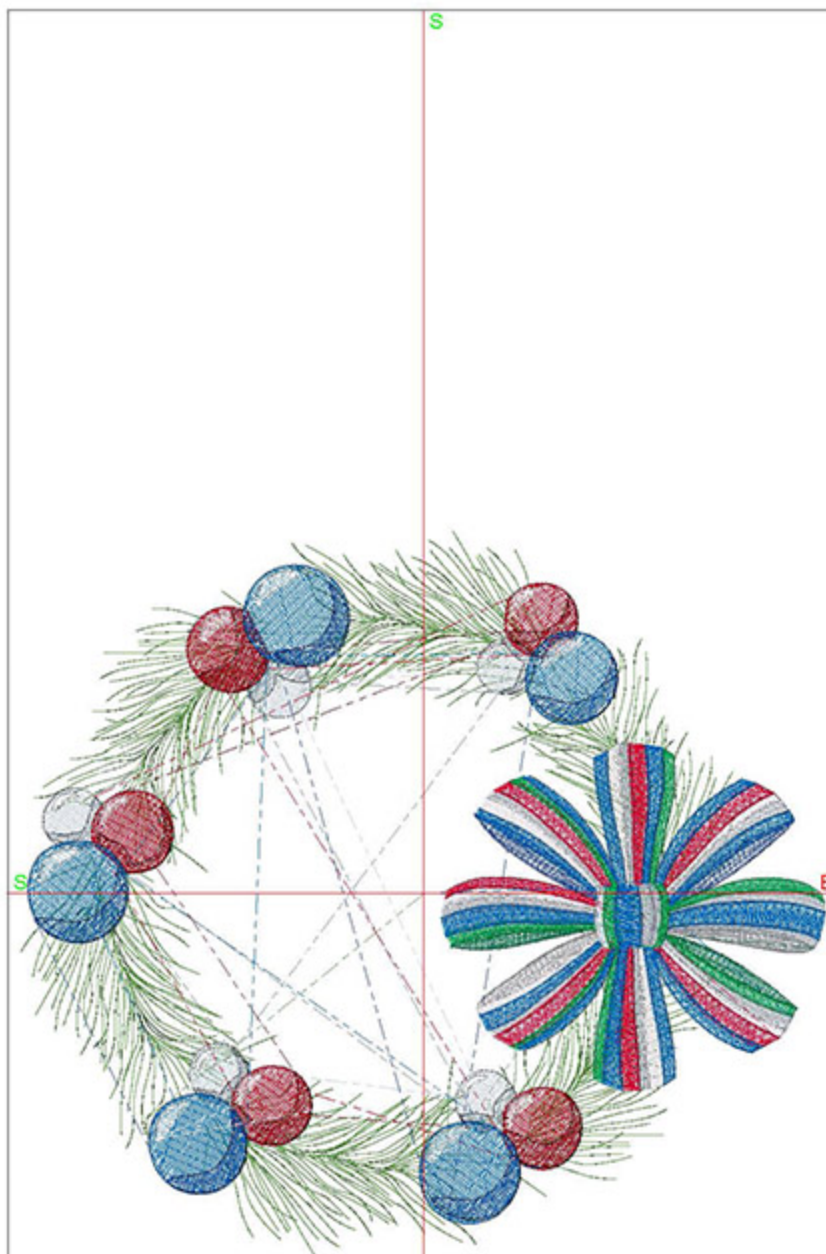

Machine runtime:

Module	Runtime (hr:min:sec)
Large	1:00:21

Design Worksheet

Zoom: 0.59

BERNINA Embroidery Software DesignerPlus

Name: MABRibbonBells5x7.ART
 Height: 127.2 mm
 Width: 160.2 mm
 Stitches: 30874
 Colors: 13
 Color changes: 18
 Trims: 39
 Machine format: Bernina
 Hoop: BERNINA Large Oval Hoop, 255 x 145, #26 (template violet)
 Hoop template: violet
 Foot: #26
 Total bobbin: 58.90m

Machine runtime:

Module	Runtime (hr:min:sec)
Large	0:48:45

Design Worksheet

Zoom: 0.84

BERNINA Embroidery
Software DesignerPlus

Name: MABRibbonWreath5x7.ART

Height: 127.2 mm
Width: 141.1 mm
Stitches: 25777
Colors: 14
Color changes: 19
Trims: 67
Machine format: Bernina
Hoop: 5Wx7H
Total bobbin: 42.87m