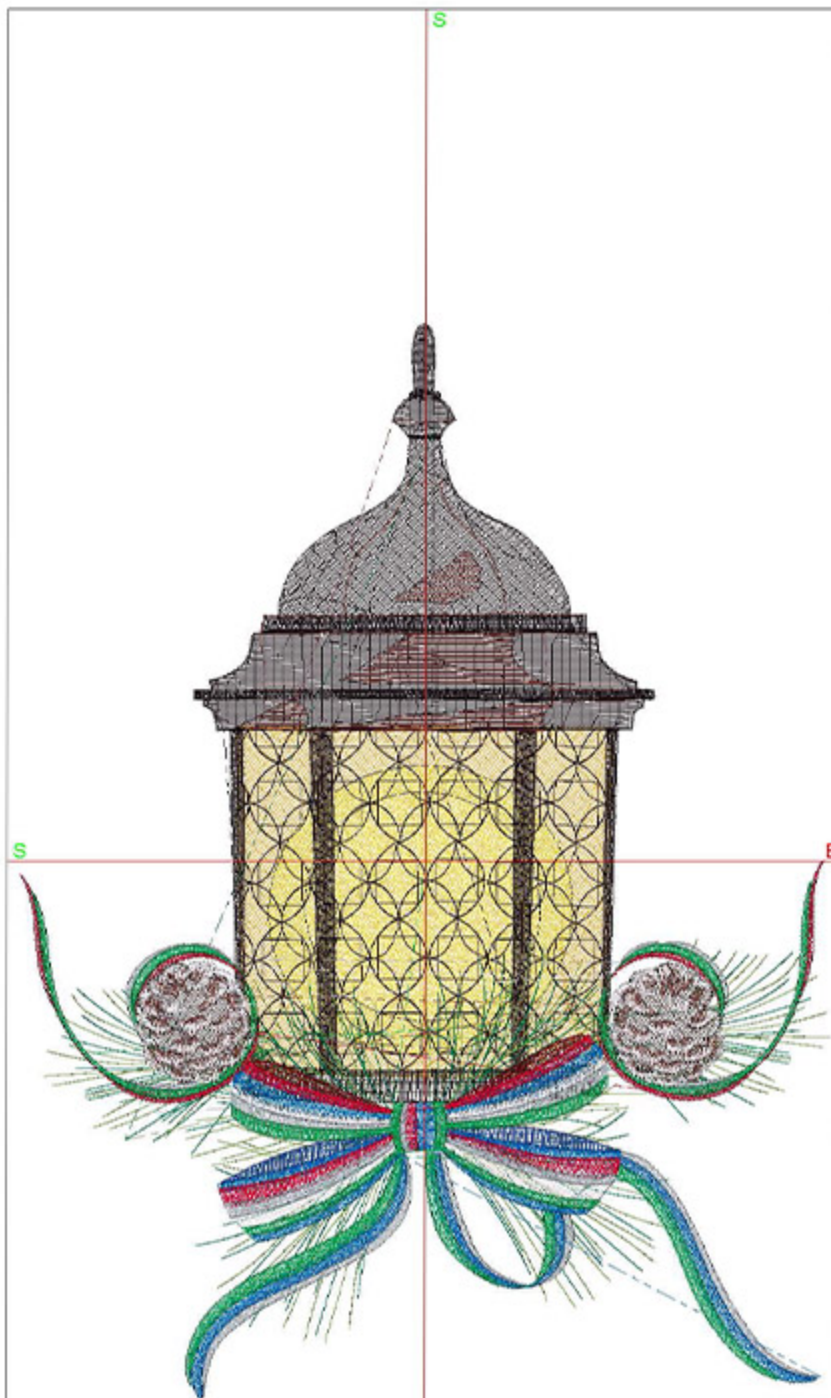

Machine runtime:

Module	Runtime (hr:min:sec)
Large	0:52:07

Design Worksheet

Zoom: 0.94

BERNINA Embroidery Software DesignerPlus

Name: MABPineconeLantern5x7.ART

Height: 174.8 mm
 Width: 127.1 mm
 Stitches: 35695
 Colors: 16
 Color changes: 22
 Trims: 63
 Machine format: Bernina
 Hoop: EMP6 (180 x 130)
 Total bobbin: 64.04m