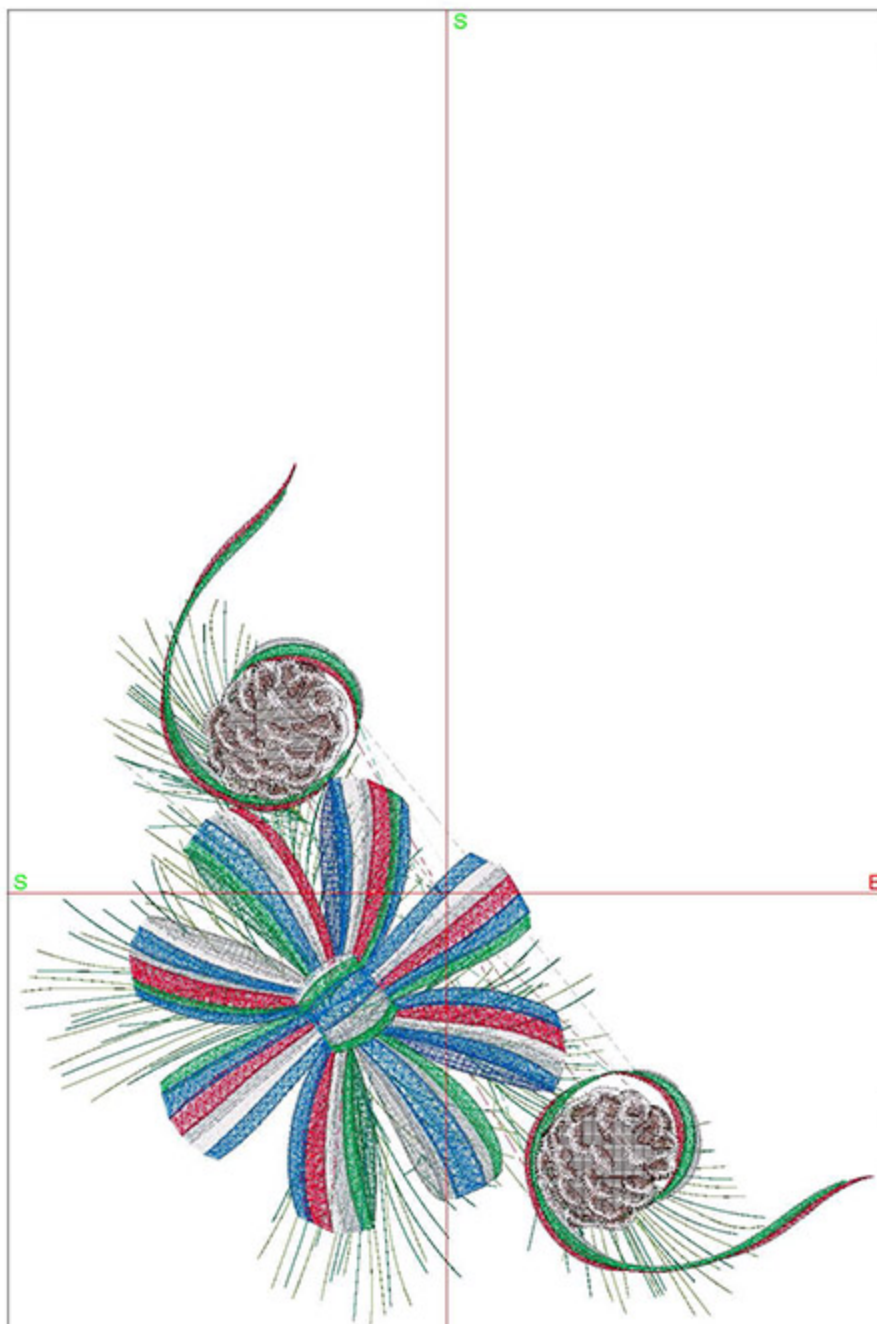

Machine runtime:

Module	Runtime (hr:min:sec)
Large	0:35:11

Design Worksheet

Zoom: 0.99

BERNINA Embroidery
Software DesignerPlus

Name: MABCornerRibbon5x7.ART

Height: 128.4 mm
 Width: 127.2 mm
 Stitches: 22810
 Colors: 12
 Color changes: 22
 Trims: 48
 Machine format: Bernina
 Hoop: EMP6 (180 x 130)
 Total bobbin: 36.28m