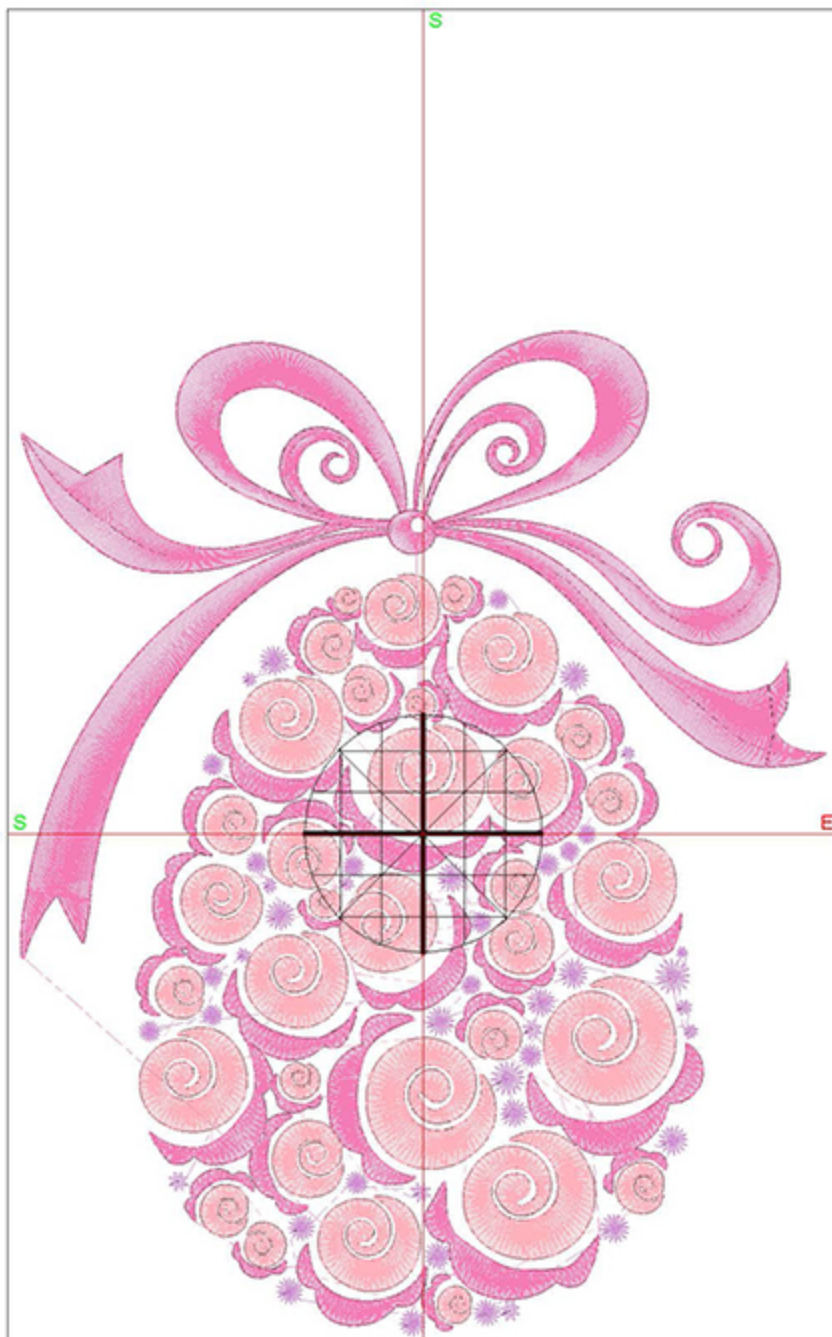

Design Worksheet

BERNINA Embroidery Software DesignerPlus
Design: EE3LeafyEggs8x10

Stitches: 9662
Colors: 1
Height: 250.0 mm
Width: 120.9 mm
Zoom: 0.98

Total bobbin: 10.62m

Color Film:

#	Chart	Code Name	Thread
1.		1630 Lavendula	37.24m

#	Chart	Code	Name	Thread
1.		1758	Grizzly Bear	63.92m
2.		1915	Bermuda Sand	29.43m
3.		1702	Spearmint	28.52m
4.		1724	Gold Nugget	42.28m
5.		1711	Lavender	17.81m
6.		1801	Super White	39.85m
7.		1706	Guacamole	33.01m
8.		1757	Dark Olive	40.14m
9.		1758	Grizzly Bear	12.90m
10.		1702	Spearmint	2.15m
11.		1711	Lavender	3.19m

#	Chart	Code	Name	Thread
1.		1801	Super White	222.42m
2.		1648	Celery	19.07m
3.		1613	Gull Gray	0.92m
4.		1818	Powder Pink	1.66m
5.		1915	Bermuda Sand	12.84m
6.		1919	English Rose	0.63m
7.		1917	Dusty Rose	2.34m
8.		1505	Polished Silver	17.71m
9.		1682	Tusk	5.38m
10.		1858	Chestnut	1.13m
11.		1800	Emerald Black	0.61m
12.		1507	Pea Coat Lining	1.38m
13.		1801	Super White	1.33m
14.		1770	Light Emerald Green	14.83m
15.		1901	Fluorescent Green	9.85m
16.		1940	Key Lime	7.24m

Design: EERosebud8x10

Stitches: 38067

Colors: 3

Height: 243.0 mm

Width: 194.8 mm

Zoom: 0.63

Total bobbin: 113.04m

Color Film: