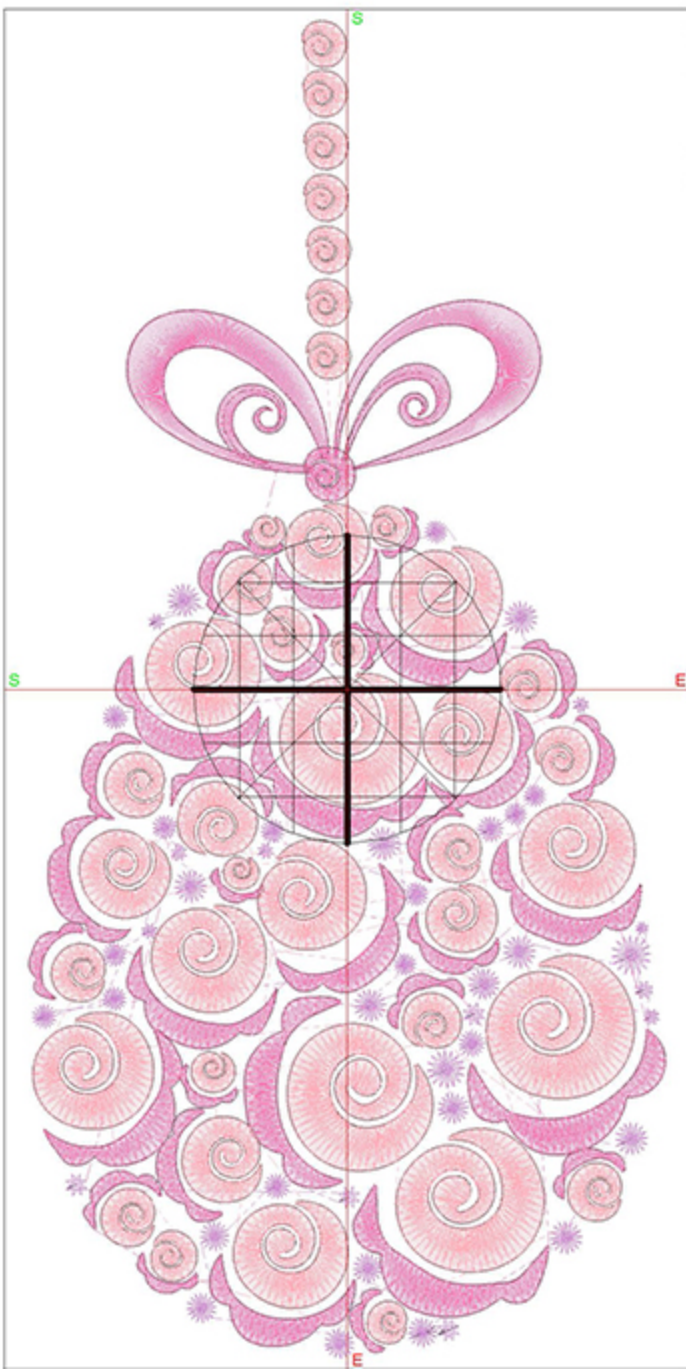

Design: EEEasterWreath8x10

Stitches: 59512

Colors: 8

Height: 194.9 mm

Width: 199.8 mm

Zoom: 0.63

Total bobbin: 115.06m

Color Film:

#	Chart	Code	Name	Thread
1.		1758	Grizzly Bear	63.92m
2.		1915	Bermuda Sand	29.43m
3.		1702	Spearmint	28.52m
4.		1724	Gold Nugget	42.28m
5.		1711	Lavender	17.81m
6.		1801	Super White	39.85m
7.		1706	Guacamole	33.01m
8.		1757	Dark Olive	40.14m
9.		1758	Grizzly Bear	12.90m
10.		1702	Spearmint	2.15m
11.		1711	Lavender	3.19m

Machine runtime: 1:30:44

Design Worksheet

BERNINA Embroidery Software DesignerPlus
Design: EEHangingRosebud8x10

Stitches: 29262
Colors: 3
Height: 249.8 mm
Width: 119.1 mm
Zoom: 0.99

Total bobbin: 72.67m

Color Film:

#	Chart	Code	Name	Thread
1.		1801	Super White	222.42m
2.		1648	Celery	19.07m
3.		1613	Gull Gray	0.92m
4.		1818	Powder Pink	1.66m
5.		1915	Bermuda Sand	12.84m
6.		1919	English Rose	0.63m
7.		1917	Dusty Rose	2.34m
8.		1505	Polished Silver	17.71m
9.		1682	Tusk	5.38m
10.		1858	Chestnut	1.13m
11.		1800	Emerald Black	0.61m
12.		1507	Pea Coat Lining	1.38m
13.		1801	Super White	1.33m
14.		1770	Light Emerald Green	14.83m
15.		1901	Fluorescent Green	9.85m
16.		1940	Key Lime	7.24m