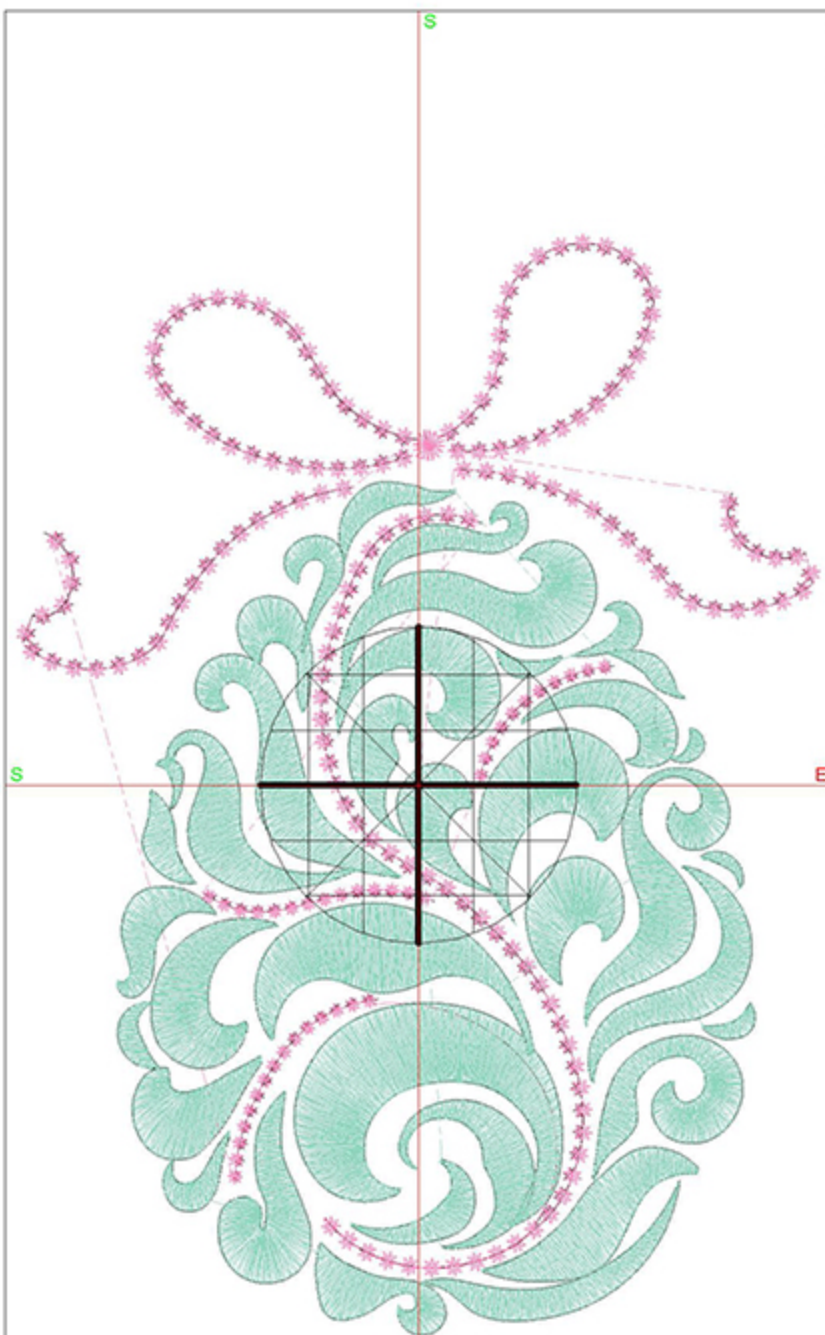

Total bobbin: 43.22m

Color Film:

#	Chart	Code	Name	Thread
1.		1948	Pink Carnation	19.81m
2.		1711	Lavender	87.59m

Machine runtime: 0:31:42

Total bobbin: 73.01m

Color Film:

#	Chart	Code	Name	Thread
1.	■	1758	Grizzly Bear	42.71m
2.	■	1915	Bermuda Sand	18.55m
3.	■	1702	Spearmint	17.82m
4.	■	1724	Gold Nugget	26.21m
5.	■	1711	Lavender	11.27m
6.	■	1801	Super White	26.23m
7.	■	1706	Guacamole	21.67m
8.	■	1757	Dark Olive	28.27m
9.	■	1758	Grizzly Bear	10.18m
10.	■	1702	Spearmint	1.76m
11.	■	1711	Lavender	2.61m

## Design Worksheet

BERNINA Embroidery Software DesignerPlus

Design: EESwirlEgg6x8

Stitches: 25767

Colors: 2

Height: 200.0 mm

Width: 145.8 mm

Zoom: 0.89

Total bobbin: 53.72m

Color Film:

#	Chart	Code	Name	Thread
1.		1909	Electric Pink	20.40m
2.		1845	Mint	121.80m

Machine runtime: 0:37:04