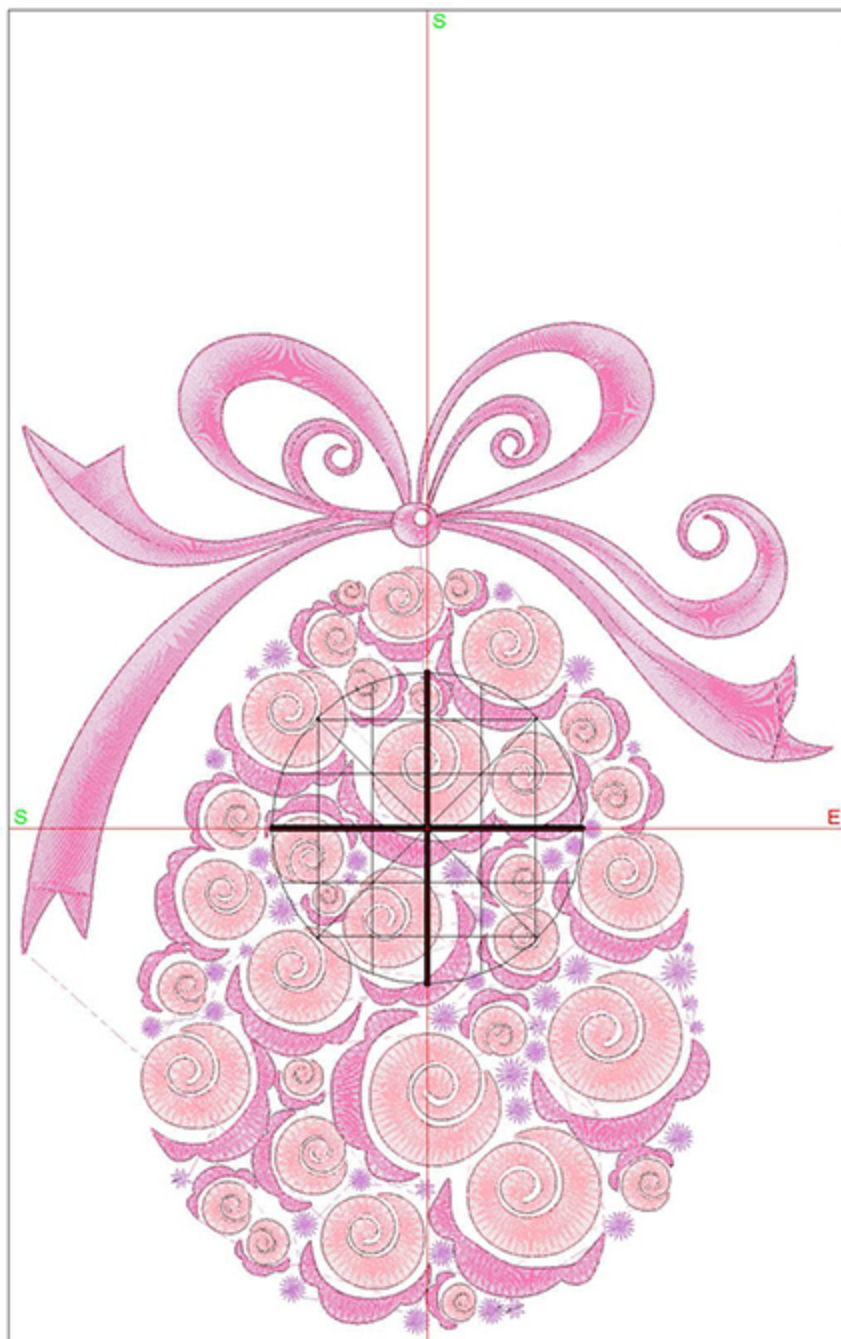

Total bobbin: 73.01m

Color Film:

#	Chart	Code	Name	Thread
1.	■	1758	Grizzly Bear	42.71m
2.	■	1915	Bermuda Sand	18.55m
3.	■	1702	Spearmint	17.82m
4.	■	1724	Gold Nugget	26.21m
5.	■	1711	Lavender	11.27m
6.	■	1801	Super White	26.23m
7.	■	1706	Guacamole	21.67m
8.	■	1757	Dark Olive	28.27m
9.	■	1758	Grizzly Bear	10.18m
10.	■	1702	Spearmint	1.76m
11.	■	1711	Lavender	2.61m

## Design Worksheet

BERNINA Embroidery Software DesignerPlus

Design: EELeafyEgg6x8

Stitches: 16548

Colors: 2

Height: 174.9 mm

Width: 150.0 mm

Zoom: 0.83

## Design Worksheet

BERNINA Embroidery Software DesignerPlus  
Design: EERosebud6x8

Stitches: 27927

Colors: 3

Height: 186.8 mm

Width: 149.8 mm

Zoom: 0.83

Total bobbin: 68.95m