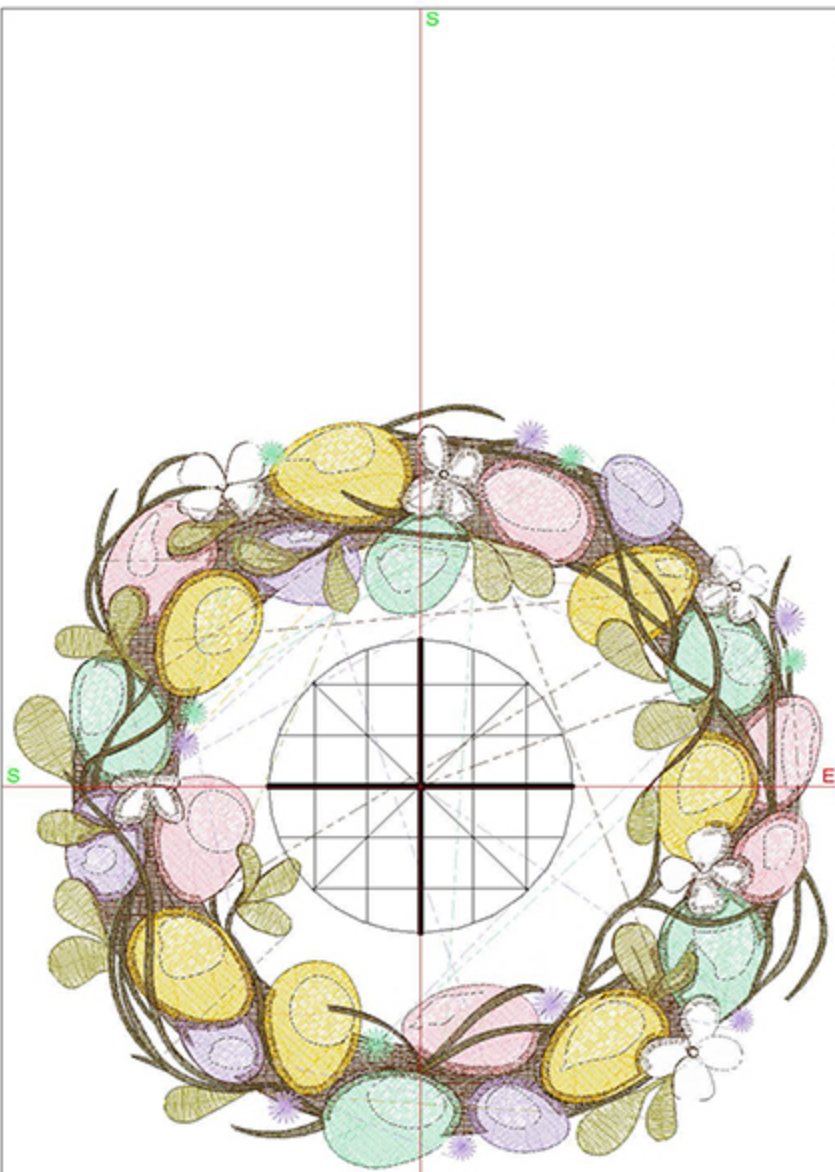

Design Worksheet

BERNINA Embroidery Software DesignerPlus

Design: EEEasterWreath6x8

Stitches: 42044

Colors: 8

Height: 149.9 mm

Width: 153.6 mm

Zoom: 0.82

Total bobbin: 73.01m

Color Film:

#	Chart	Code	Name	Thread
1.	■	1758	Grizzly Bear	42.71m
2.	■	1915	Bermuda Sand	18.55m
3.	■	1702	Spearmint	17.82m
4.	■	1724	Gold Nugget	26.21m
5.	■	1711	Lavender	11.27m
6.	■	1801	Super White	26.23m
7.	■	1706	Guacamole	21.67m
8.	■	1757	Dark Olive	28.27m
9.	■	1758	Grizzly Bear	10.18m
10.	■	1702	Spearmint	1.76m
11.	■	1711	Lavender	2.61m

Machine runtime: 1:07:20