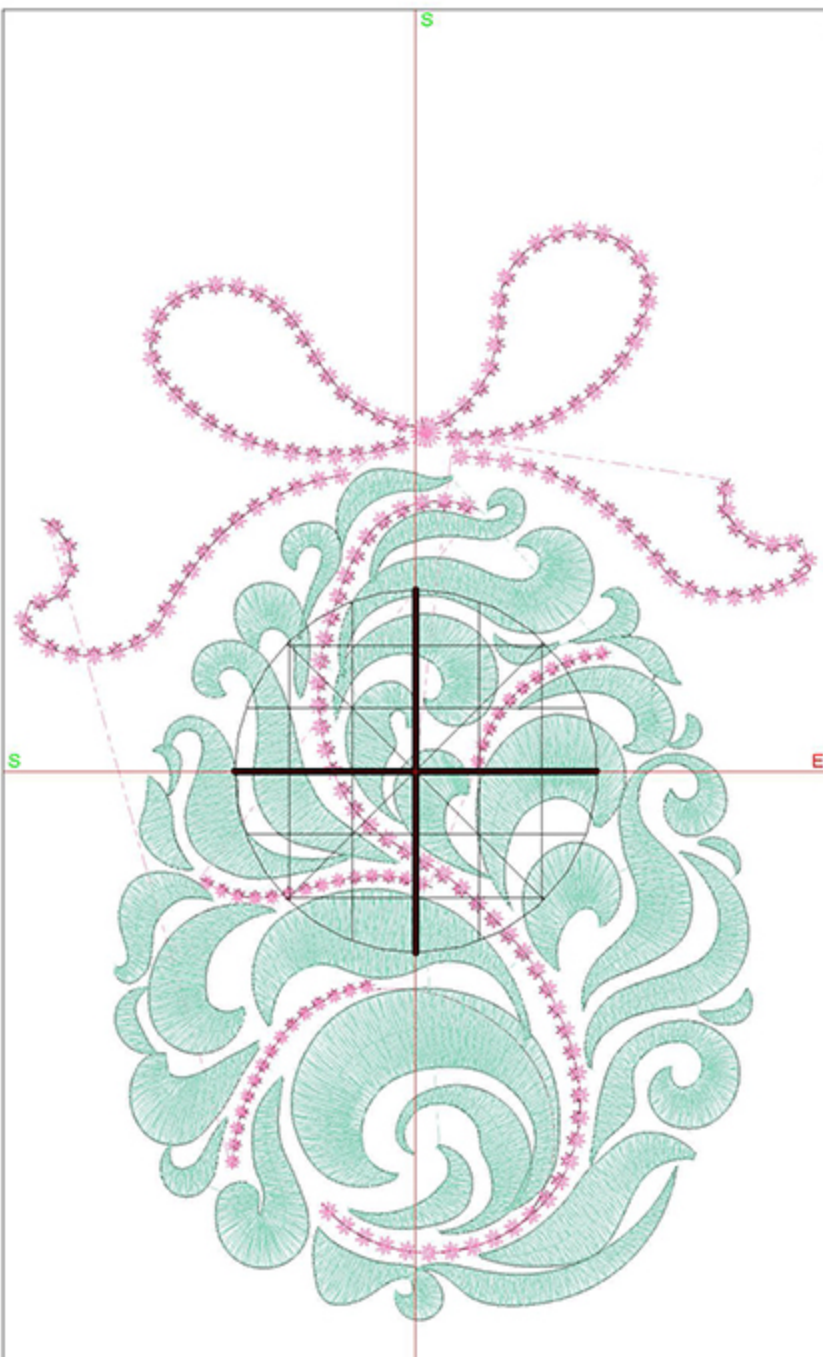

Design: EEDoubleBowEgg5x7

Stitches: 14848

Colors: 2

Height: 174.7 mm

Width: 105.7 mm

Zoom: 0.64

Total bobbin: 33.90m

Color Film:

Colors: 8

Height: 127.1 mm

Width: 130.3 mm

Zoom: 0.97

Total bobbin: 55.23m

Color Film:

#	Chart	Code	Name	Thread
1.	■	1758	Grizzly Bear	33.46m
2.	■	1915	Bermuda Sand	13.84m
3.	■	1702	Spearmint	13.25m
4.	■	1724	Gold Nugget	19.45m
5.	■	1711	Lavender	8.55m
6.	■	1801	Super White	20.37m
7.	■	1706	Guacamole	16.86m
8.	■	1757	Dark Olive	23.04m
9.	■	1758	Grizzly Bear	8.95m
10.	■	1702	Spearmint	1.57m
11.	■	1711	Lavender	2.32m

Machine runtime: 0:53:07

Design Worksheet

BERNINA Embroidery Software DesignerPlus

Design: EESwirlEasterEgg5x7

Stitches: 26798

Colors: 1

Height: 174.8 mm

Width: 123.8 mm

Stitches: 22053

Colors: 2

Height: 174.4 mm

Width: 127.1 mm

Zoom: 1.04

Total bobbin: 42.60m

Color Film:

#	Chart	Code	Name	Thread
1.		Madeira Polyneon	1909 Electric Pink	18.61m
2.		Madeira Polyneon	1845 Mint	97.38m