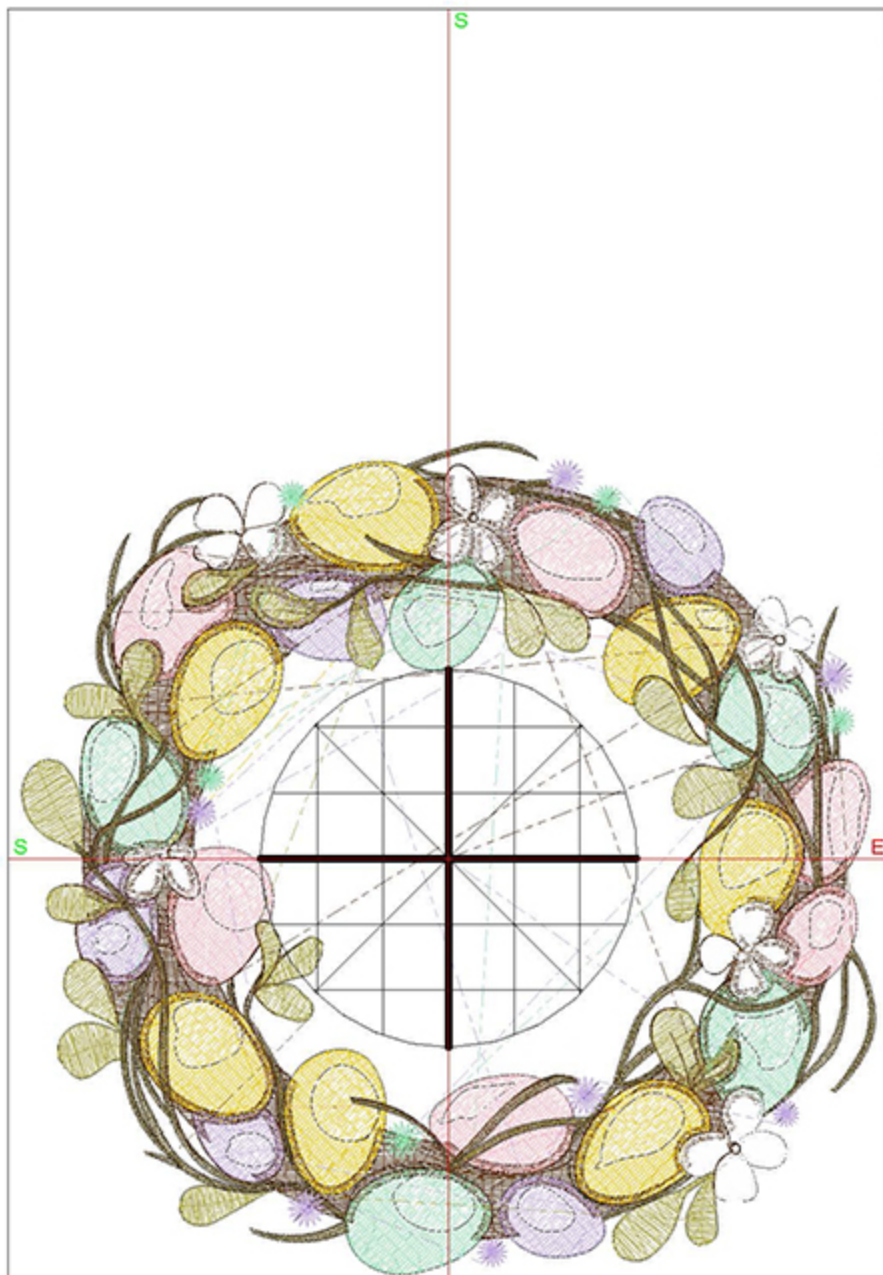

Design: EEDoubleBowEgg5x7

Stitches: 14848

Colors: 2

Height: 174.7 mm

Width: 105.7 mm

Zoom: 0.64

Total bobbin: 33.90m

Color Film:

#	Chart	Code	Name	Thread
1.		1948	Pink Carnation	16.44m
2.		1711	Lavender	70.47m

Machine runtime: 0:27:20

Design Worksheet

BERNINA Embroidery Software DesignerPlus

Design: EEEasterWreath5x7

Stitches: 34223

Colors: 8

Height: 127.1 mm

Width: 130.3 mm

Zoom: 0.97

Total bobbin: 55.23m

Color Film:

#	Chart	Code	Name	Thread
1.	■	1758	Grizzly Bear	33.46m
2.	■	1915	Bermuda Sand	13.84m
3.	■	1702	Spearmint	13.25m
4.	■	1724	Gold Nugget	19.45m
5.	■	1711	Lavender	8.55m
6.	■	1801	Super White	20.37m
7.	■	1706	Guacamole	16.86m
8.	■	1757	Dark Olive	23.04m
9.	■	1758	Grizzly Bear	8.95m
10.	■	1702	Spearmint	1.57m
11.	■	1711	Lavender	2.32m