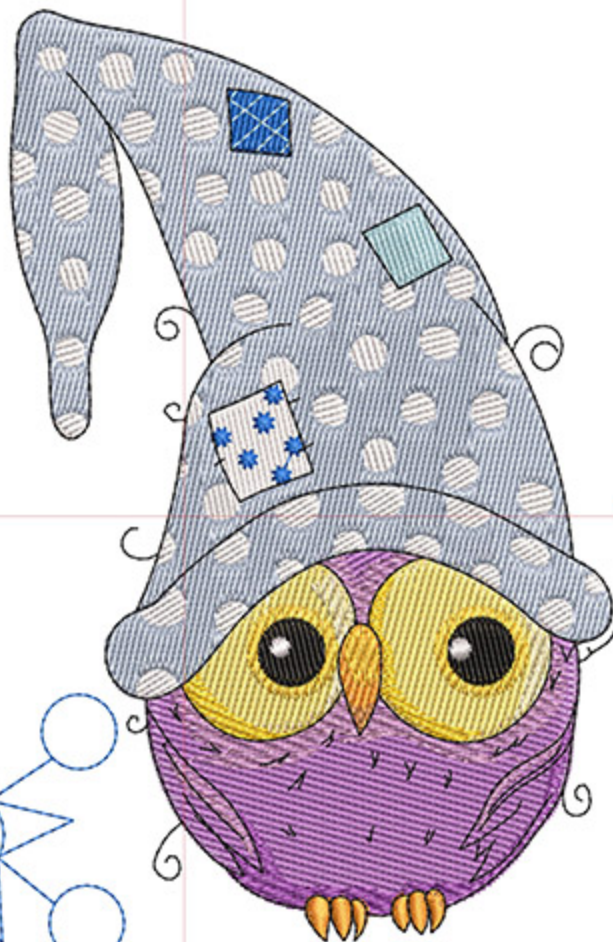

Design Worksheet

BERNINA Embroidery Software DesignerPlus

Design: BWOSleepy5x7

Stitches: 27456

Colors: 15

Height: 149.5 mm

Width: 127.2 mm

Zoom: 1.00

Total bobbin: 49.29m

Color Film:

#	Chart	Code	Name	Thread
1.		Madeira Polyneon 1631	Velvet Violet	16.66m
2.		Madeira Polyneon 1712	Lilac	5.63m
3.		Madeira Polyneon 1880	Deep Lilac	2.04m
4.		Madeira Polyneon 1735	Lemonade	9.30m
5.		Madeira Polyneon 1666	Cornsilk	0.92m
6.		Madeira Polyneon 1971	Saffron	1.14m
7.		Madeira Polyneon 1965	Orange Peel	2.54m
8.		Madeira Polyneon 1624	Egg Yolk	2.10m
9.		Madeira Polyneon 1857	Chocolate Lab	0.13m
10.		Madeira Polyneon 1801	Super White	30.05m
11.		Madeira Polyneon 1612	Steel	51.10m
12.		Madeira Polyneon 1842	True Blue	1.79m
13.		Madeira Polyneon 1892	Robin's Egg	1.54m
14.		Madeira Polyneon 1800	Emerald Black	10.36m
15.		Madeira Polyneon 1801	Super White	0.38m
16.		Madeira Polyneon 1842	True Blue	2.42m