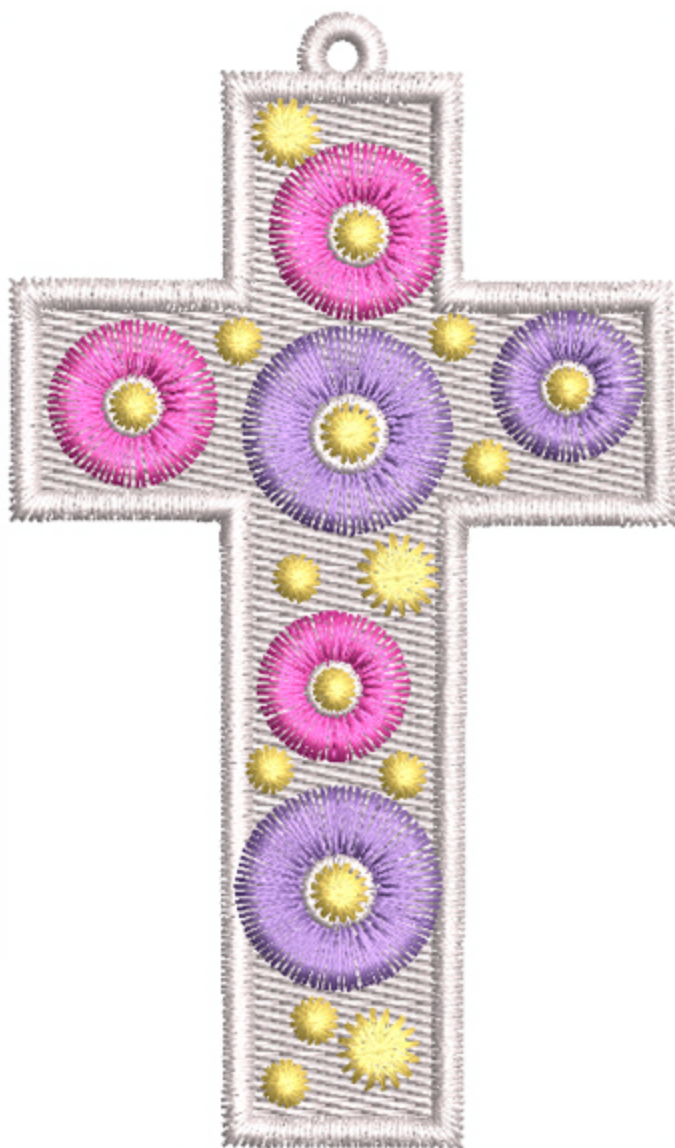

FSLSEButterflyFloral4x4

Stitches: 9703
Colors: 1
H: 99.9 mm
W: 67.8 mm

Color Sequence:
1. ■ Periwinkle 1893
Brand: Madeira Neon Polyester

FSLSEFloralButterfly4x4

Stitches: 17749
Colors: 2
H: 100.0 mm
W: 69.5 mm

Color Sequence:
1. ■ Limestone 1692
Brand: Madeira Polyneon
2. ■ Periwinkle 1893
Brand: Madeira Neon Polyester

FSLSEFloralCross4x4

Stitches: 8479
Colors: 4
H: 100.0 mm
W: 58.6 mm

Color Sequence:

1. Super White 1801
Brand: Madeira Polyneon
2. Shocking Pink 1709
Brand: Madeira Polyneon
3. Majestic Purple 1832
Brand: Madeira Polyneon
4. Super White 1801
Brand: Madeira Polyneon
5. Lemonade 1735
Brand: Madeira Polyneon

FSLSEFloralEgg4x4

Stitches: 10274
Colors: 4
H: 100.0 mm
W: 67.3 mm

Color Sequence:

1. Super White 1801
Brand: Madeira Polyneon
2. Shocking Pink 1709
Brand: Madeira Polyneon
3. Majestic Purple 1832
Brand: Madeira Polyneon
4. Super White 1801
Brand: Madeira Polyneon
5. Lemonade 1735
Brand: Madeira Polyneon
6. Super White 1801
Brand: Madeira Polyneon