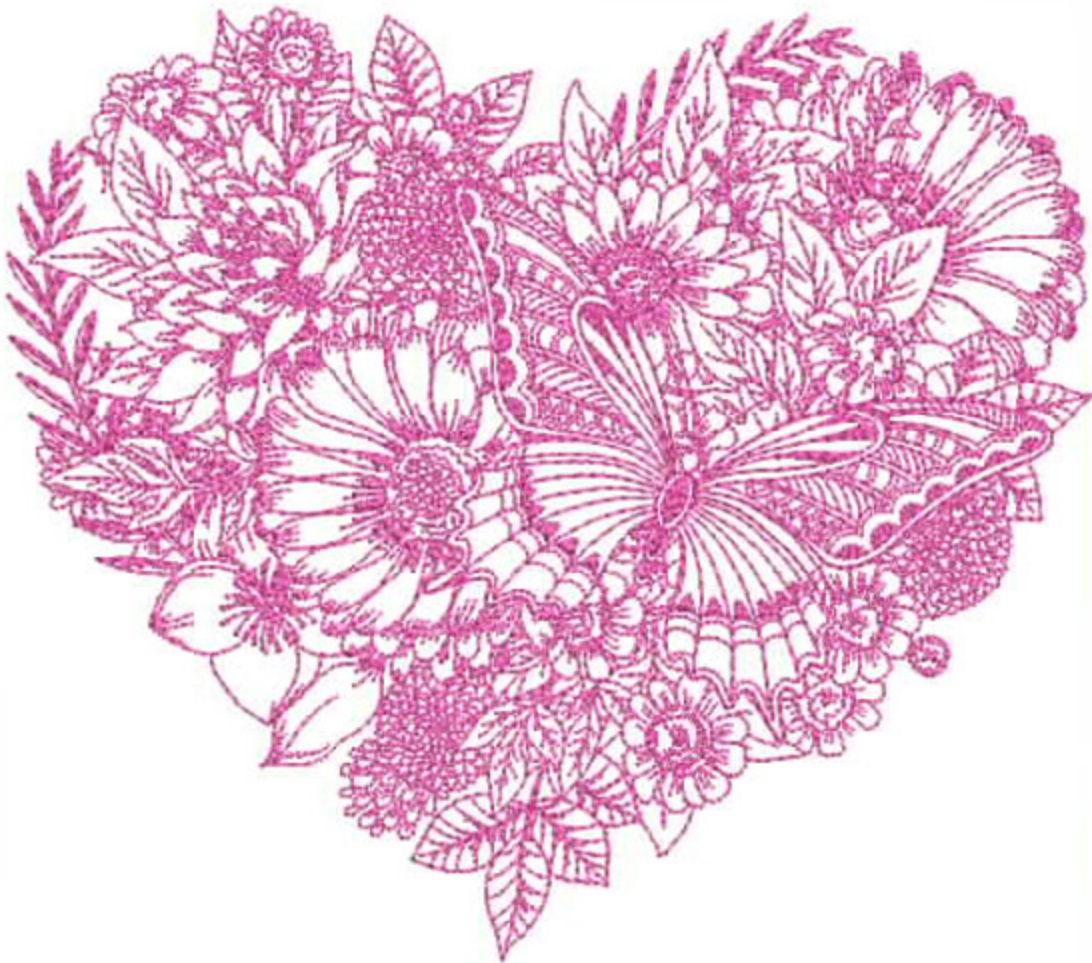

---

HAFBirdHeart5x7

Stitches: 22873  
Colors: 1  
H: 127.2 mm  
W: 144.5 mm

Color Sequence:  
1.  Deep Sky Blue 1888  
Brand: Madeira Polyneon

---

HAFButterflyFlowerHeart5x7

Stitches: 31872  
Colors: 1  
H: 127.1 mm  
W: 145.5 mm

Color Sequence:  
1.  Shocking Pink 1709  
Brand: Madeira Polyneon

Stitches: 26100  
Colors: 1  
Height: 127.2 mm  
Width: 138.0 mm  
Zoom: 0.91

Total bobbin: 42.18m

Color Film:

#	Chart	Code Name	Thread
1.		Madeira Polyneon 1915 Bermuda Sand	123.37m