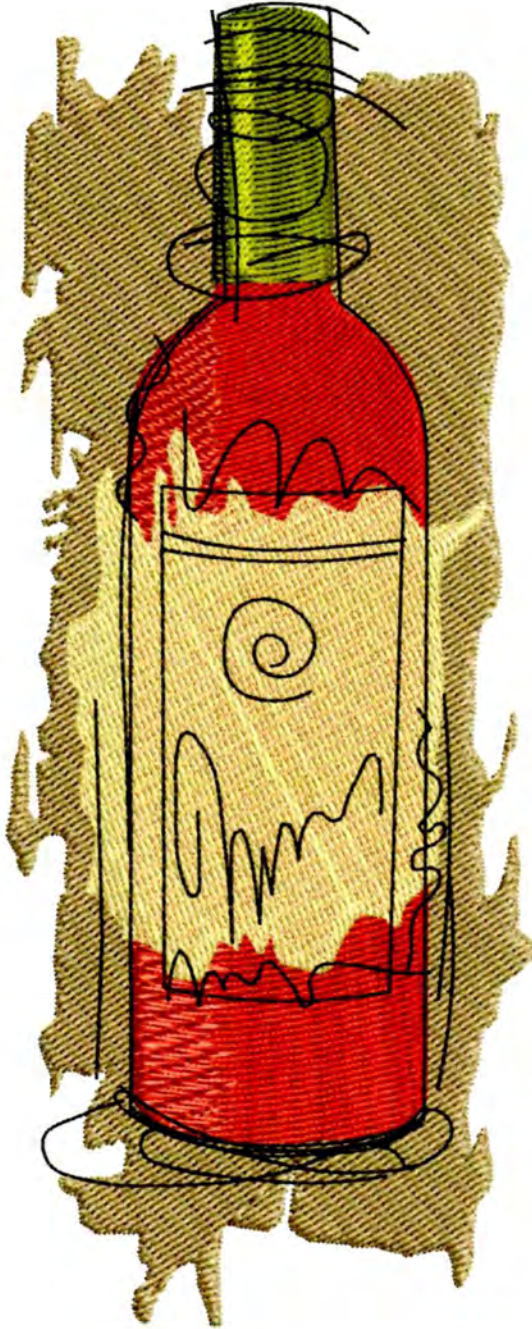

Stitches: 28936
Colors: 7
H: 174.0 mm
W: 69.9 mm

Color Sequence:

1. Jupiter 1745
  Brand: Madeira Neon Polyester
2. Rich Scarlet 1781
  Brand: Madeira Neon Polyester
3. Coldstream 1637
  Brand: Madeira Neon Polyester
4. Gold 1884
  Brand: Madeira Neon Polyester
5. Palmetto 1756
  Brand: Madeira Neon Polyester
6. Canola 1706
  Brand: Madeira Neon Polyester
7. Black 1800
  Brand: Madeira Neon Polyester