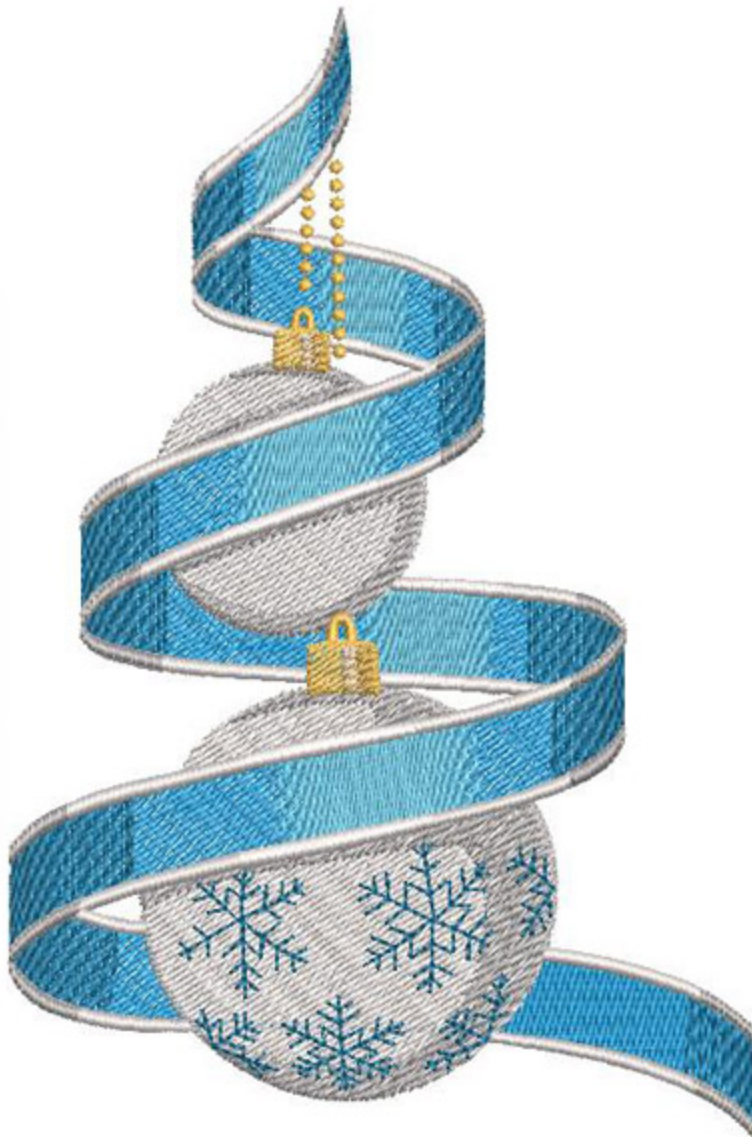

RFCSwirlRibbonCorner10x12

Stitches: 44683
Colors: 4
H: 264.8 mm
W: 250.0 mm

Color Sequence:
1.  Peacock Blue 1977
Brand: Madeira Polyneon
2.  Sky Blue 1893
Brand: Madeira Polyneon
3.  Deep Ocean 1762
Brand: Madeira Polyneon
4.  S-1 Chrome Silver
Metallic 7009
Brand: Yenmet

RFCTwoOrnaments10x12

Stitches: 57007
Colors: 9
H: 300.0 mm
W: 198.4 mm

- Color Sequence:
1. ■ Peacock Blue 1977
Brand: Madeira Polyneon
 2. ■ Sky Blue 1893
Brand: Madeira Polyneon
 3. ■ Deep Ocean 1762
Brand: Madeira Polyneon
 4. ■ Gray Haze 1810
Brand: Madeira Polyneon
 5. ■ Zipper 1502
Brand: Madeira Polyneon
 6. ■ Deep Ocean 1762
Brand: Madeira Polyneon
 7. ■ S-1 Chrome Silver Metallic 7009
Brand: Yenmet
 8. ■ Vegas Gold 1670
Brand: Madeira Polyneon
 9. ■ Burly Wood 1884
Brand: Madeira Polyneon
 10. ■ Toasted Almond 1672
Brand: Madeira Polyneon