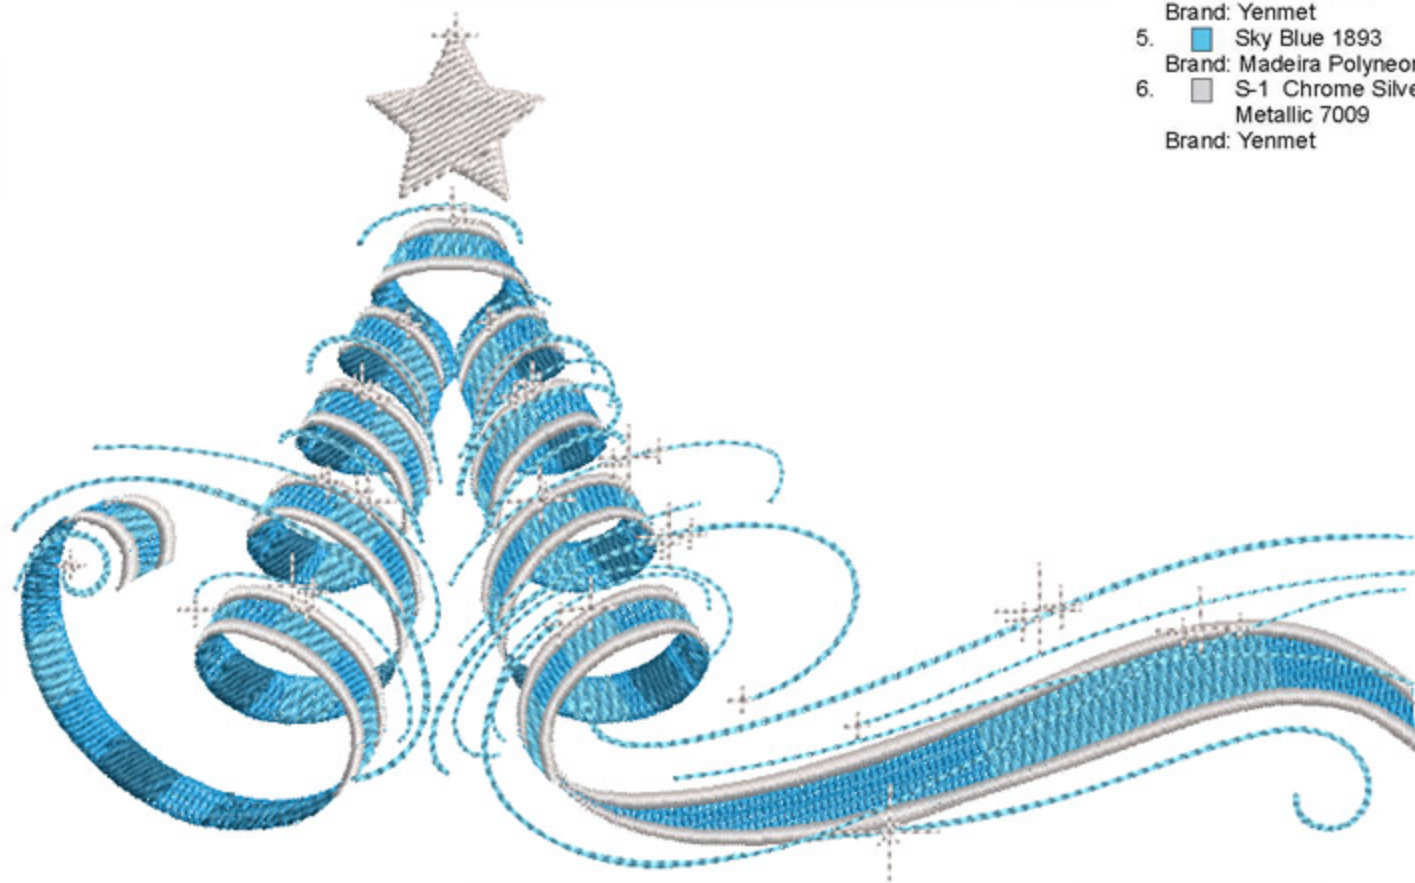

RFCRibbonTree10x12

Stitches: 32726
Colors: 4
H: 185.3 mm
W: 300.0 mm

1. Color Sequence:
1. Peacock Blue 1977
    Brand: Madeira Polyneon
  2. Deep Ocean 1762
    Brand: Madeira Polyneon
  3. Sky Blue 1893
    Brand: Madeira Polyneon
  4. S-1 Chrome Silver Metallic 7009
    Brand: Yenmet
  5. Sky Blue 1893
    Brand: Madeira Polyneon
  6. S-1 Chrome Silver Metallic 7009
    Brand: Yenmet