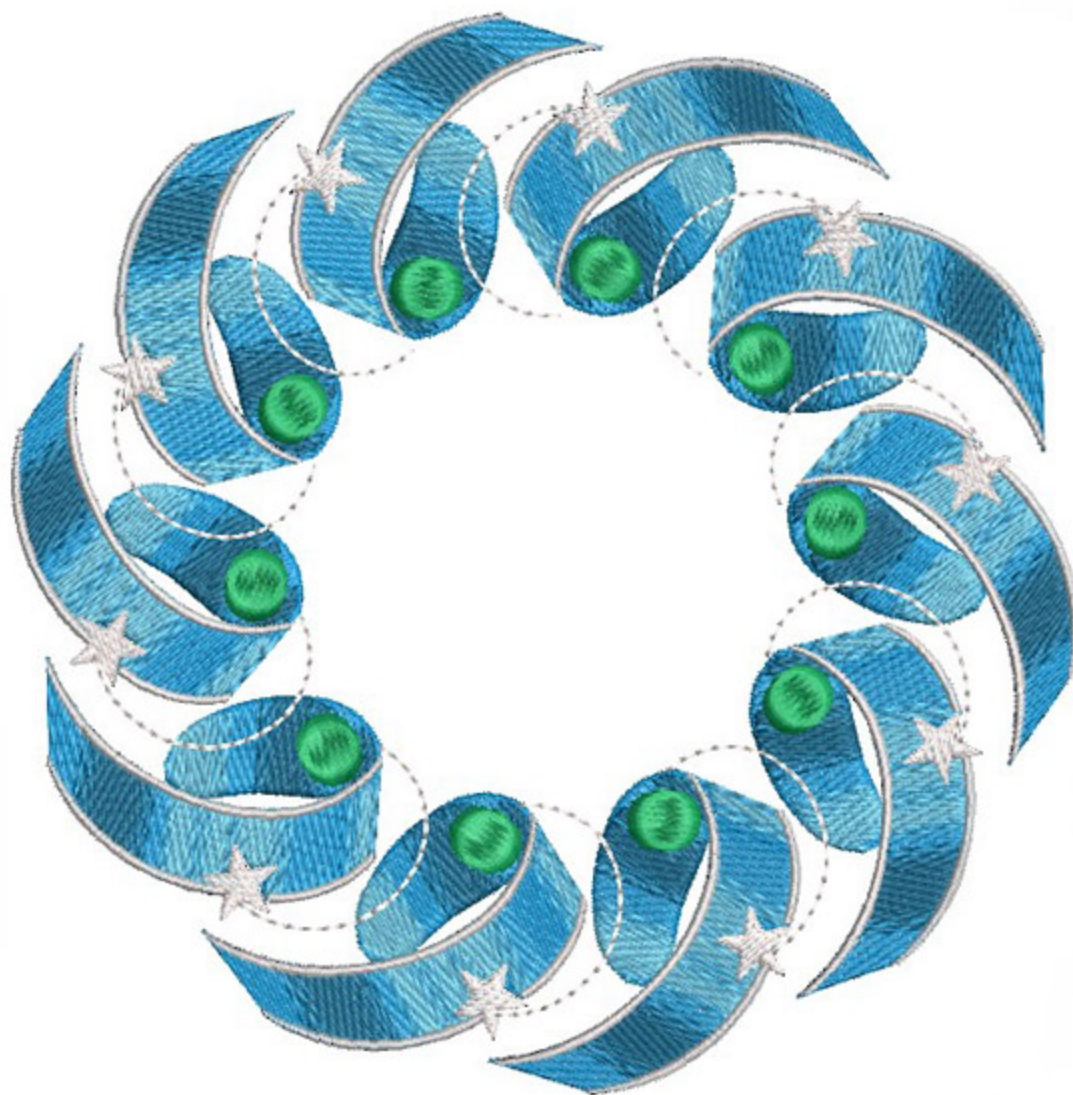

1. Color Sequence:
1. ■ Peacock Blue 1977
    Brand: Madeira Polyneon
  2. ■ Sky Blue 1893
    Brand: Madeira Polyneon
  3. ■ Deep Ocean 1762
    Brand: Madeira Polyneon
  4. ■ Celtic Green 1651
    Brand: Madeira Polyneon
  5. ■ S-1 Chrome Silver Metallic 7009
    Brand: Yenmet
  6. □ Super White 1801
    Brand: Madeira Polyneon