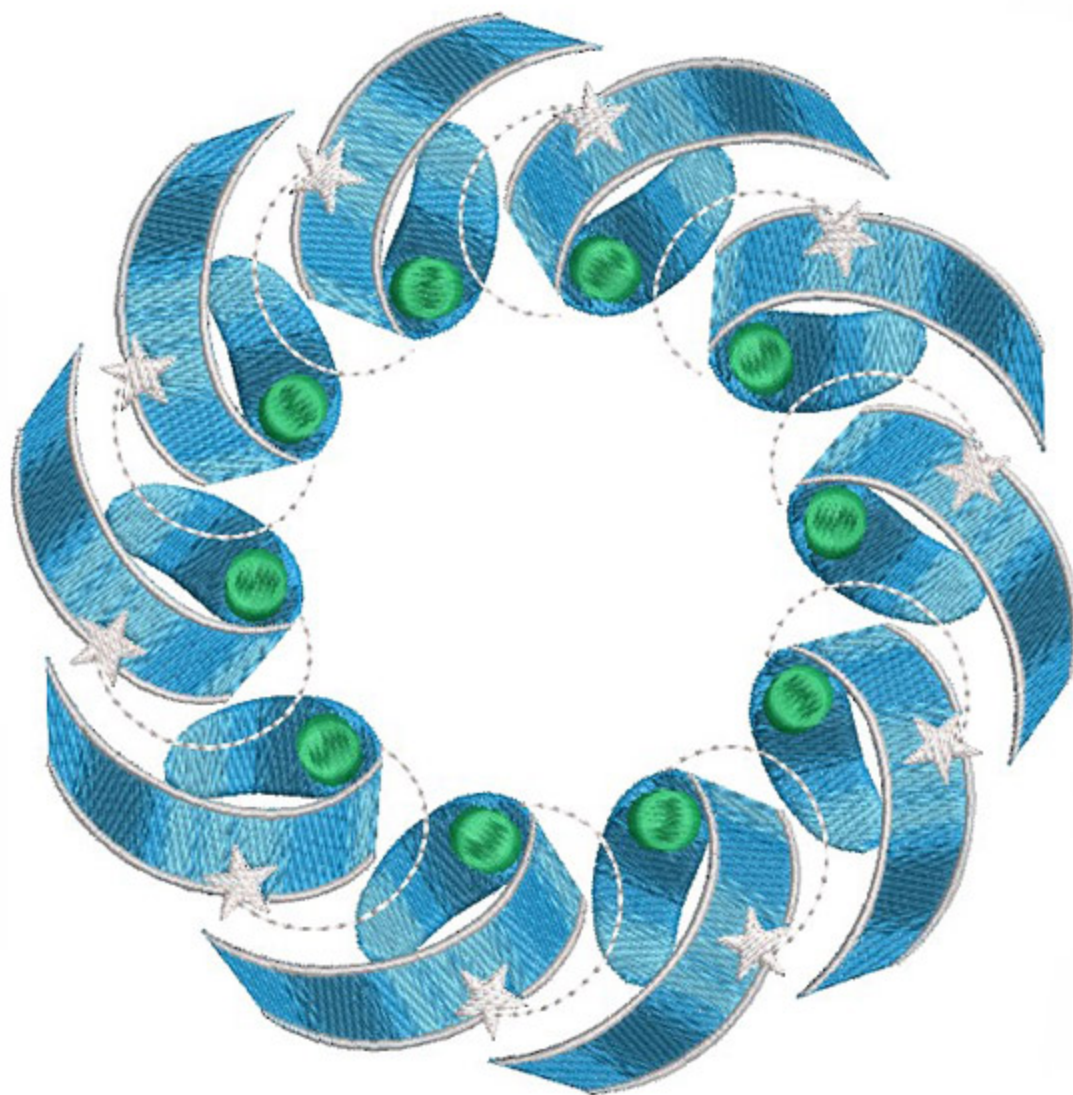

Color Sequence:

1. Peacock Blue 1977
  Brand: Madeira Polyneon
2. Sky Blue 1893
  Brand: Madeira Polyneon
3. Deep Ocean 1762
  Brand: Madeira Polyneon
4. Celtic Green 1651
  Brand: Madeira Polyneon
5. S-1 Chrome Silver
  Metallic 7009
  Brand: Yenmet
6. Super White 1801
  Brand: Madeira Polyneon