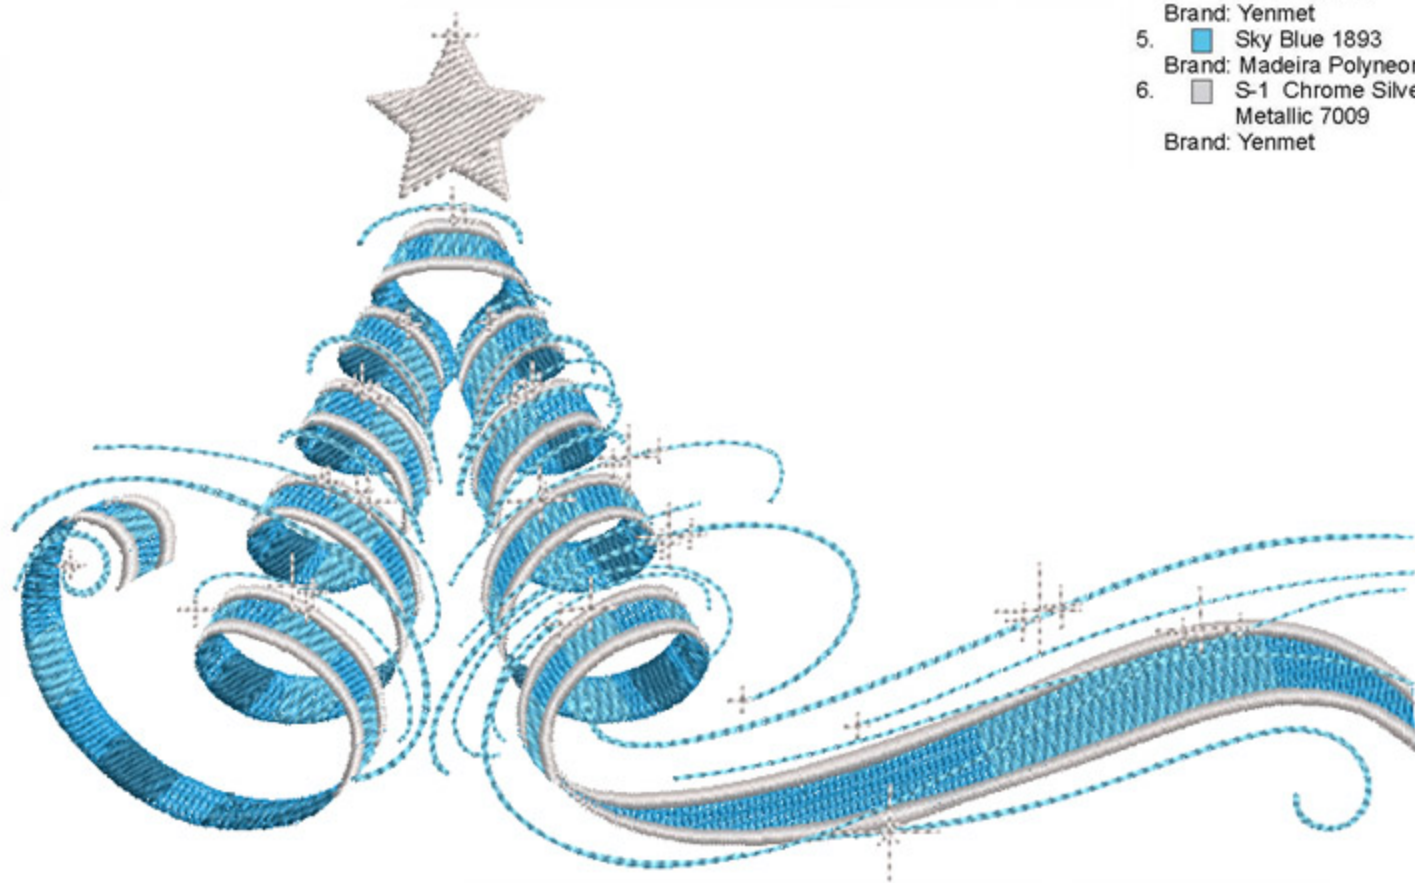

RFCRibbonTree8x10

Stitches: 26040
Colors: 4
H: 154.5 mm
W: 250.0 mm

1. Color Sequence:
1. Peacock Blue 1977
    Brand: Madeira Polyneon
  2. Deep Ocean 1762
    Brand: Madeira Polyneon
  3. Sky Blue 1893
    Brand: Madeira Polyneon
  4. S-1 Chrome Silver Metallic 7009
    Brand: Yenmet
  5. Sky Blue 1893
    Brand: Madeira Polyneon
  6. S-1 Chrome Silver Metallic 7009
    Brand: Yenmet