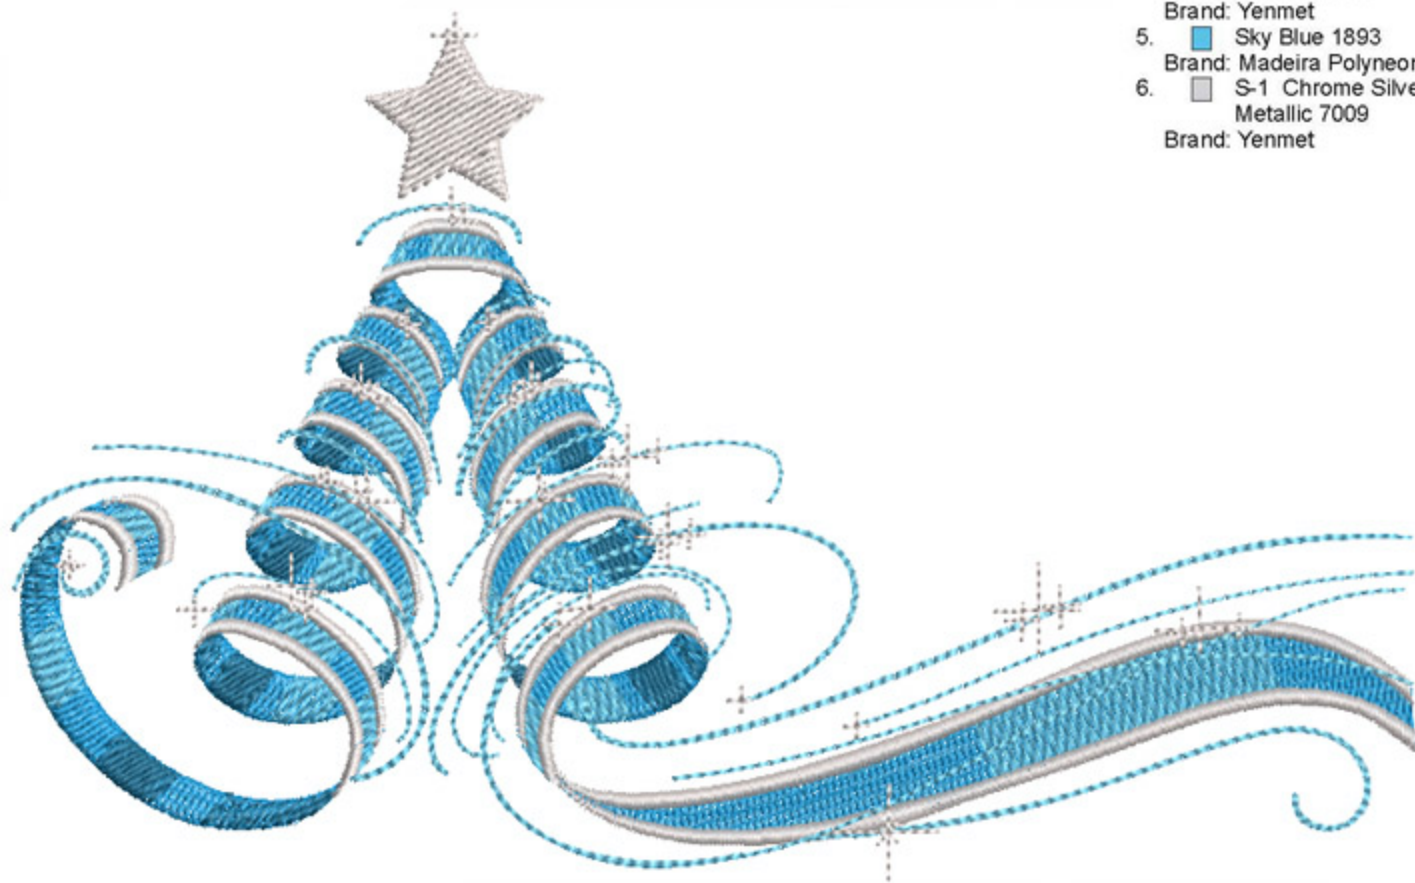

RFCRibbonTree6x8

Stitches: 19654
Colors: 4
H: 123.6 mm
W: 200.0 mm

1. Color Sequence:
1. Peacock Blue 1977
    Brand: Madeira Polyneon
  2. Deep Ocean 1762
    Brand: Madeira Polyneon
  3. Sky Blue 1893
    Brand: Madeira Polyneon
  4. S-1 Chrome Silver Metallic 7009
    Brand: Yenmet
  5. Sky Blue 1893
    Brand: Madeira Polyneon
  6. S-1 Chrome Silver Metallic 7009
    Brand: Yenmet