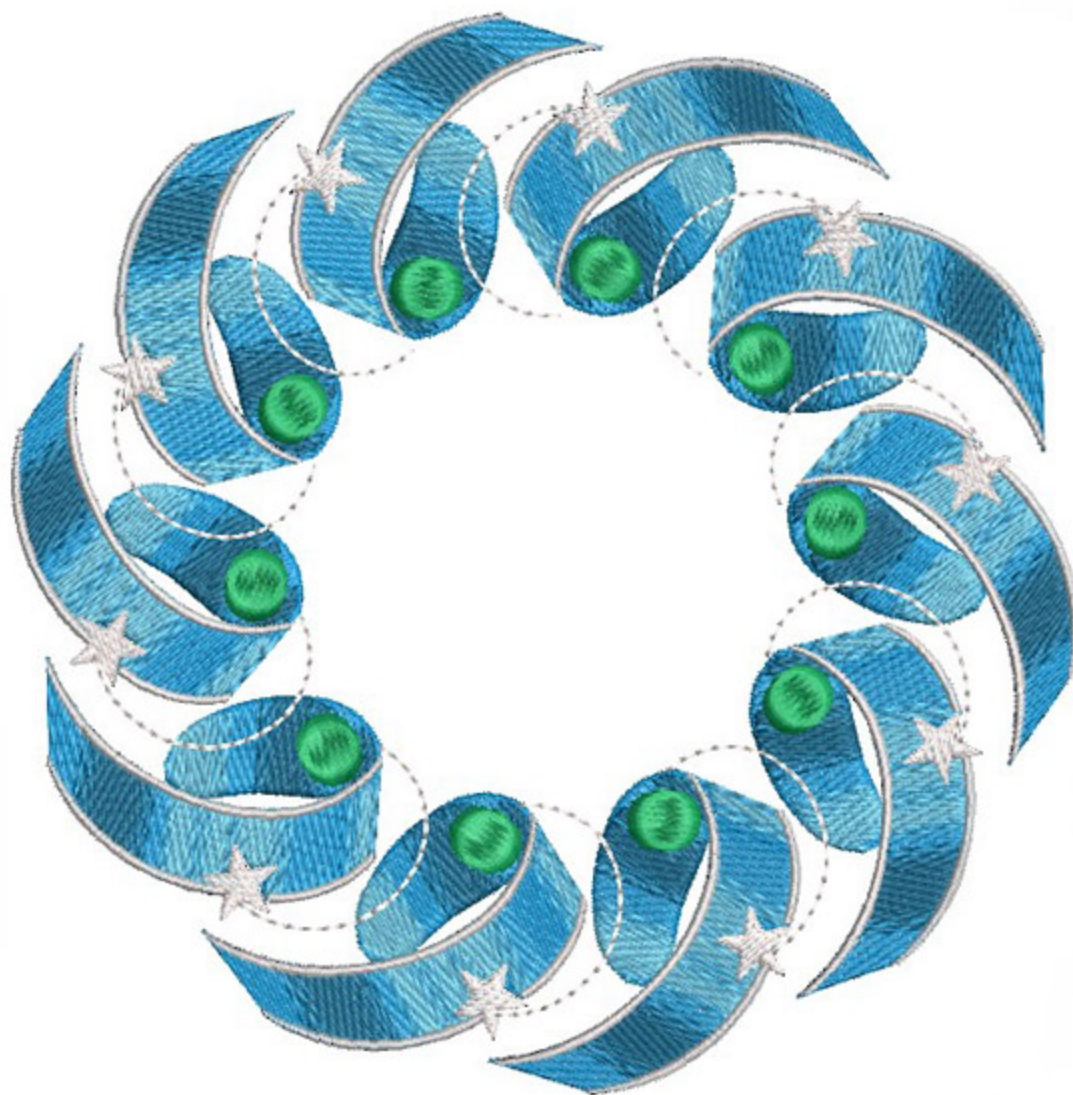

1. Color Sequence:
1. Peacock Blue 1977
    Brand: Madeira Polyneon
  2. Sky Blue 1893
    Brand: Madeira Polyneon
  3. Deep Ocean 1762
    Brand: Madeira Polyneon
  4. Celtic Green 1651
    Brand: Madeira Polyneon
  5. S-1 Chrome Silver Metallic 7009
    Brand: Yenmet
  6. Super White 1801
    Brand: Madeira Polyneon