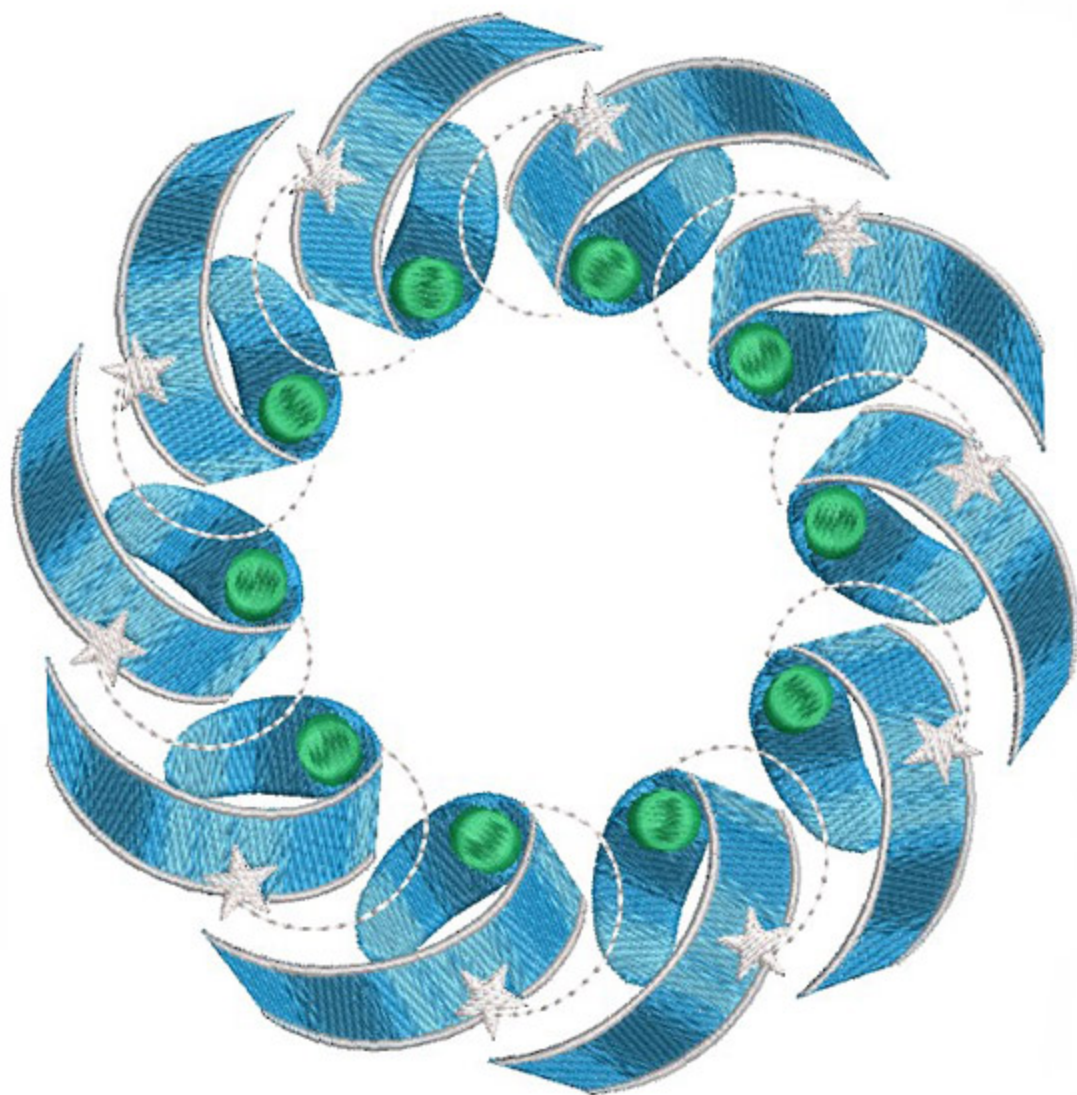

1. Color Sequence:
1. Peacock Blue 1977
    Brand: Madeira Polyneon
  2. Sky Blue 1893
    Brand: Madeira Polyneon
  3. Deep Ocean 1762
    Brand: Madeira Polyneon
  4. Celtic Green 1651
    Brand: Madeira Polyneon
  5. S-1 Chrome Silver
    Metallic 7009
    Brand: Yenmet
  6. Super White 1801
    Brand: Madeira Polyneon