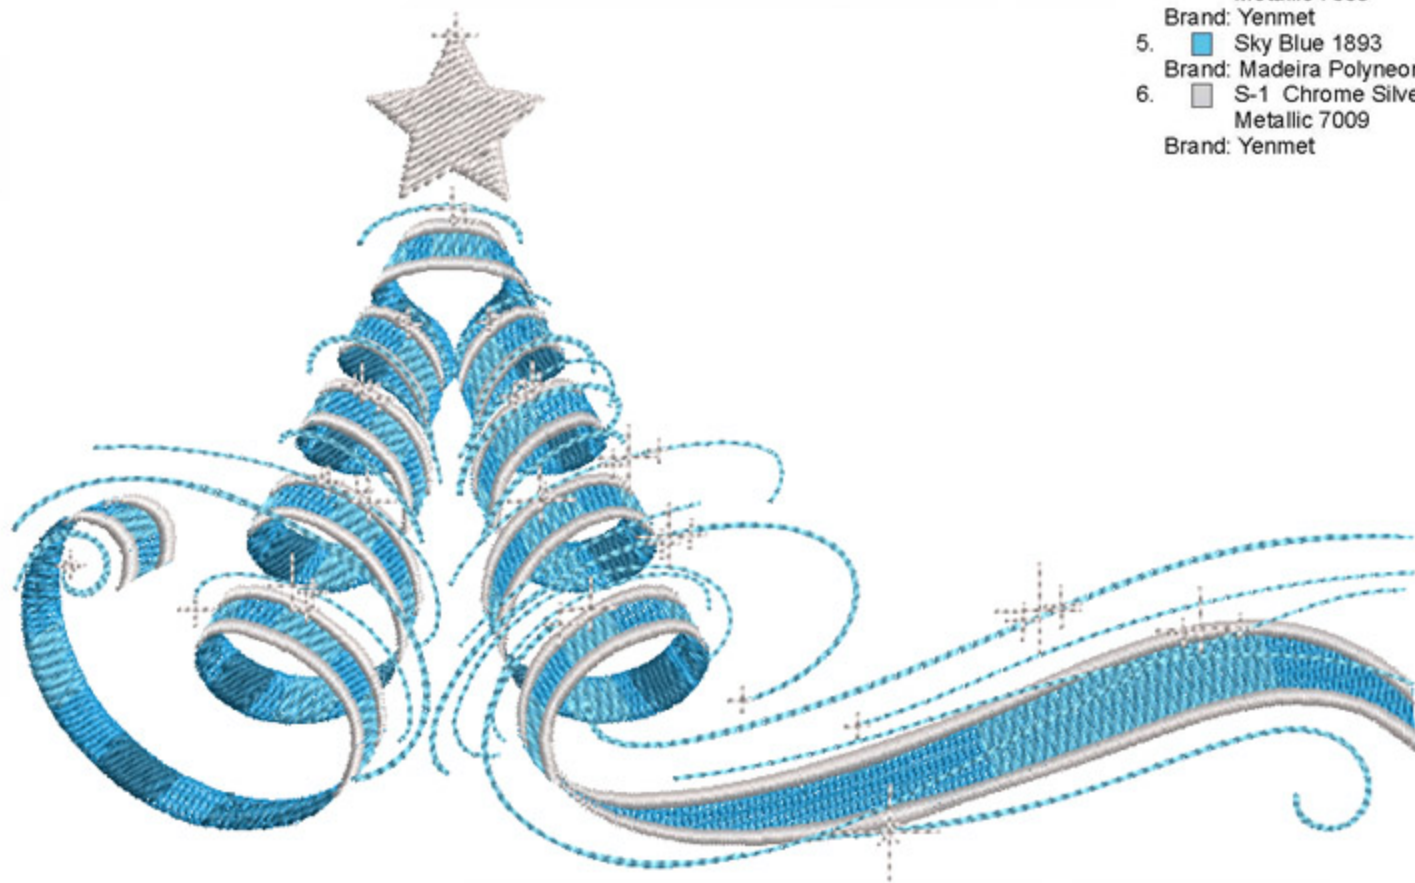

Color Sequence:

1. Peacock Blue 1977
  Brand: Madeira Polyneon
2. Deep Ocean 1762
  Brand: Madeira Polyneon
3. Sky Blue 1893
  Brand: Madeira Polyneon
4. S-1 Chrome Silver
  Metallic 7009
  Brand: Yenmet
5. Sky Blue 1893
  Brand: Madeira Polyneon
6. S-1 Chrome Silver
  Metallic 7009
  Brand: Yenmet