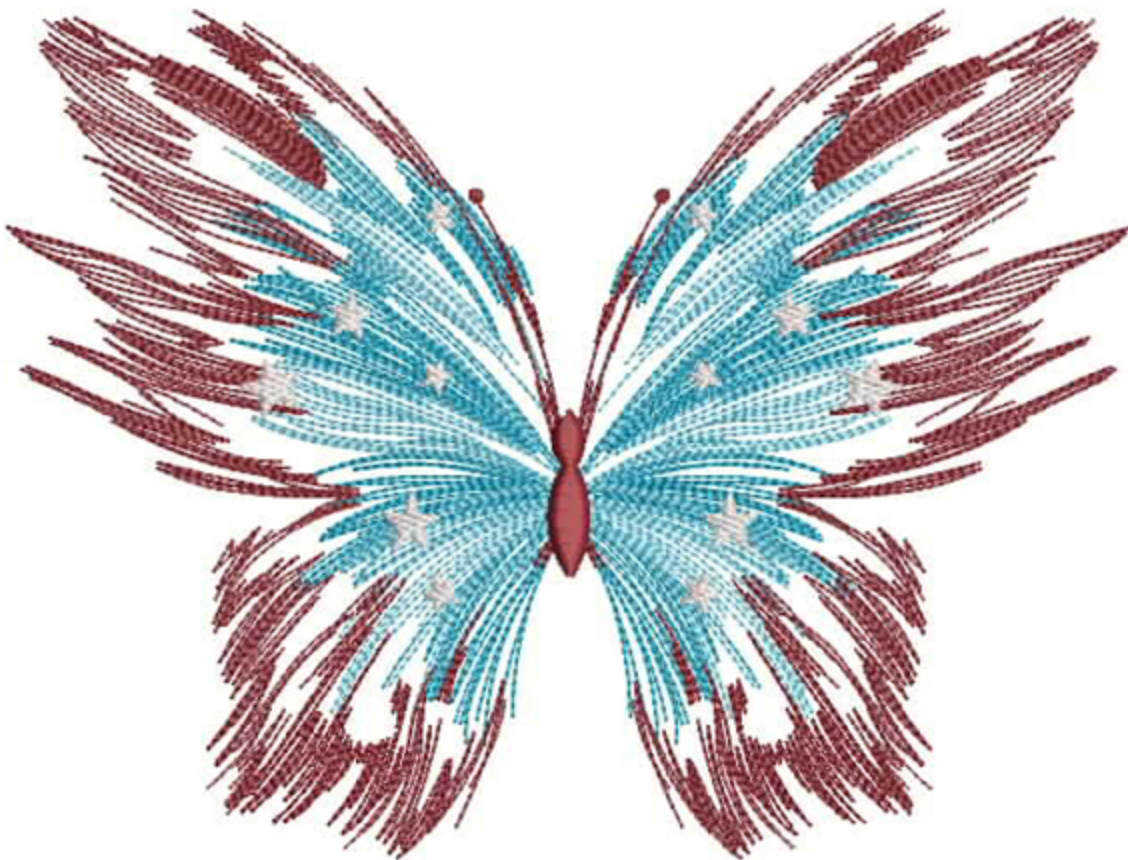

ASOC\_GrungeFlag6x8

Stitches: 61953  
Colors: 4  
H: 149.9 mm  
W: 204.2 mm

Color Sequence:  
1.  Tarnished Taupe 1535  
Brand: Madeira Polyneon  
2.  Storm Sky Blue 1964  
Brand: Madeira Polyneon  
3.  Barn Red 1638  
Brand: Madeira Polyneon  
4.  Cranberry 1835  
Brand: Madeira Polyneon

ASOCAmericanButterfly6x8

Stitches: 28225  
Colors: 4  
H: 150.0 mm  
W: 199.1 mm

- Color Sequence:
1.  Teal Blue 1895  
Brand: Madeira Polyneon
  2.  Sky Blue 1893  
Brand: Madeira Polyneon
  3.  Carmine 1981  
Brand: Madeira Polyneon
  4.  Super White 1801  
Brand: Madeira Polyneon