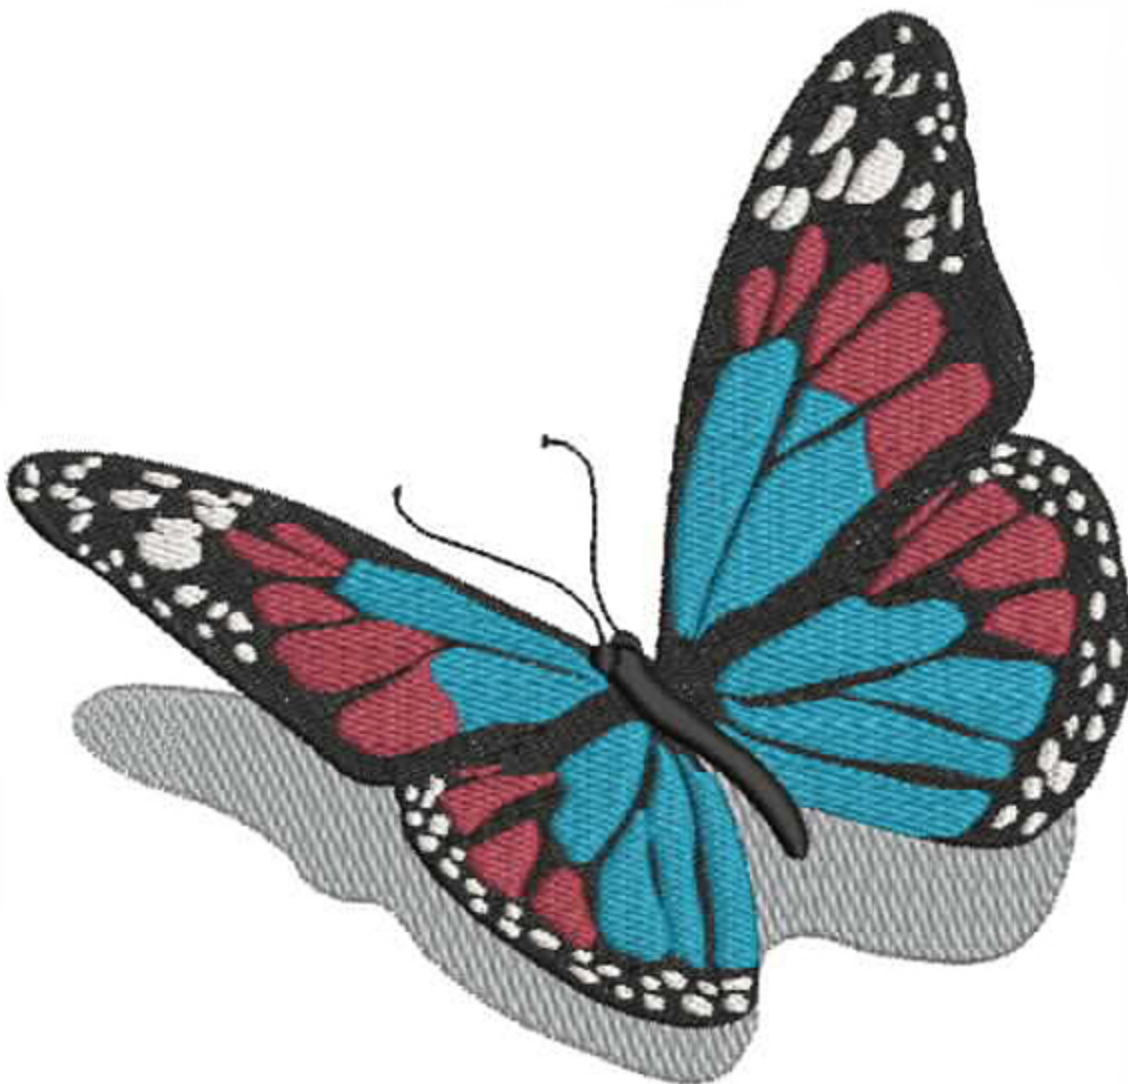

Color Sequence:

1. Zipper 1502
  Brand: Madeira Polyneon
2. Emerald Black 1800
  Brand: Madeira Polyneon
3. Teal Blue 1895
  Brand: Madeira Polyneon
4. Sangria 1982
  Brand: Madeira Polyneon
5. Super White 1801
  Brand: Madeira Polyneon
6. Emerald Black 1800
  Brand: Madeira Polyneon