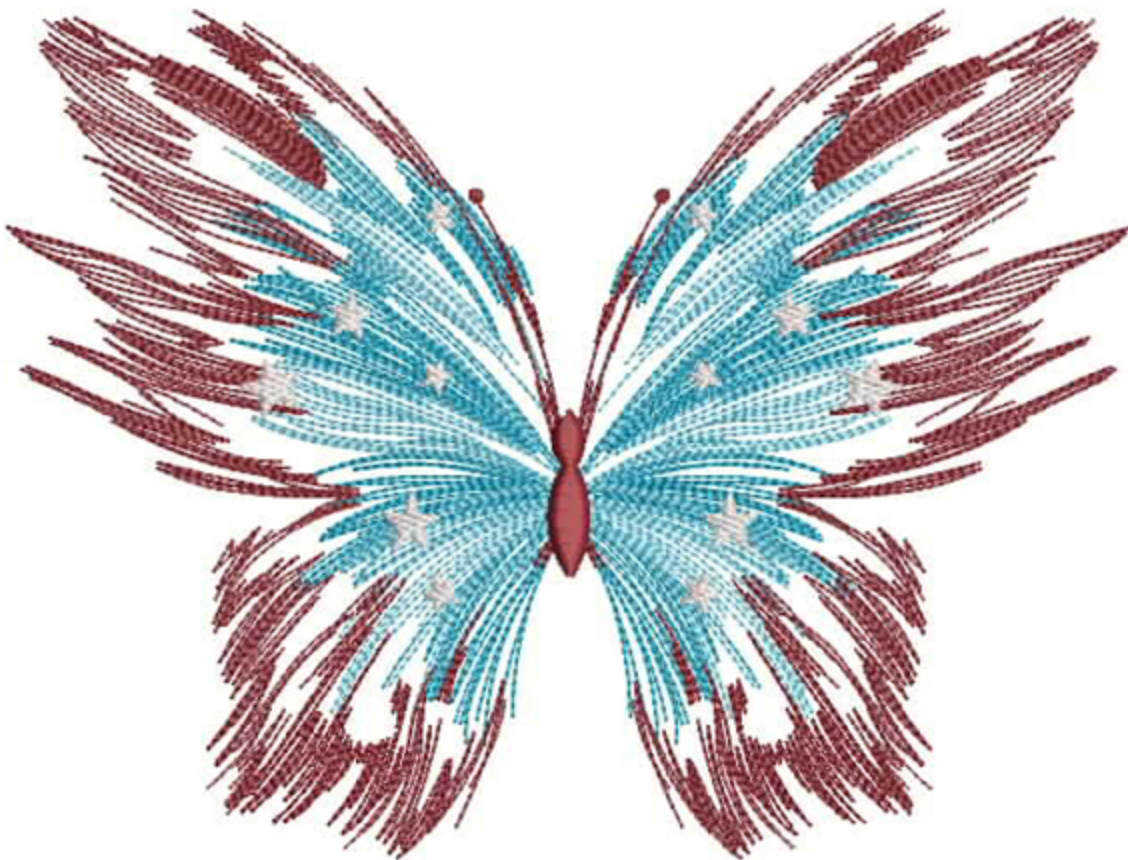

ASOC_GrungeFlag5x7

Stitches: 50116
Colors: 4
H: 127.2 mm
W: 173.1 mm

- Color Sequence:
1.  Tarnished Taupe 1535
Brand: Madeira Polyneon
 2.  Storm Sky Blue 1964
Brand: Madeira Polyneon
 3.  Barn Red 1638
Brand: Madeira Polyneon
 4.  Cranberry 1835
Brand: Madeira Polyneon

ASOCAmericanButterfly5x7

Stitches: 24046
Colors: 4
H: 127.2 mm
W: 168.8 mm

Color Sequence:
1.  Teal Blue 1895
Brand: Madeira Polyneon
2.  Sky Blue 1893
Brand: Madeira Polyneon
3.  Carmine 1981
Brand: Madeira Polyneon
4.  Super White 1801
Brand: Madeira Polyneon

ASOOriginal5x7

Stitches: 41837
Colors: 4
H: 174.7 mm
W: 112.5 mm

Color Sequence:

1. ■ Honeysuckle 1707
Brand: Madeira Polyneon
2. ■ Antique Blue 1760
Brand: Madeira Polyneon
3. ■ Tarnished Taupe 1535
Brand: Madeira Polyneon
4. ■ Storm Sky Blue 1964
Brand: Madeira Polyneon
5. ■ Tarnished Taupe 1535
Brand: Madeira Polyneon