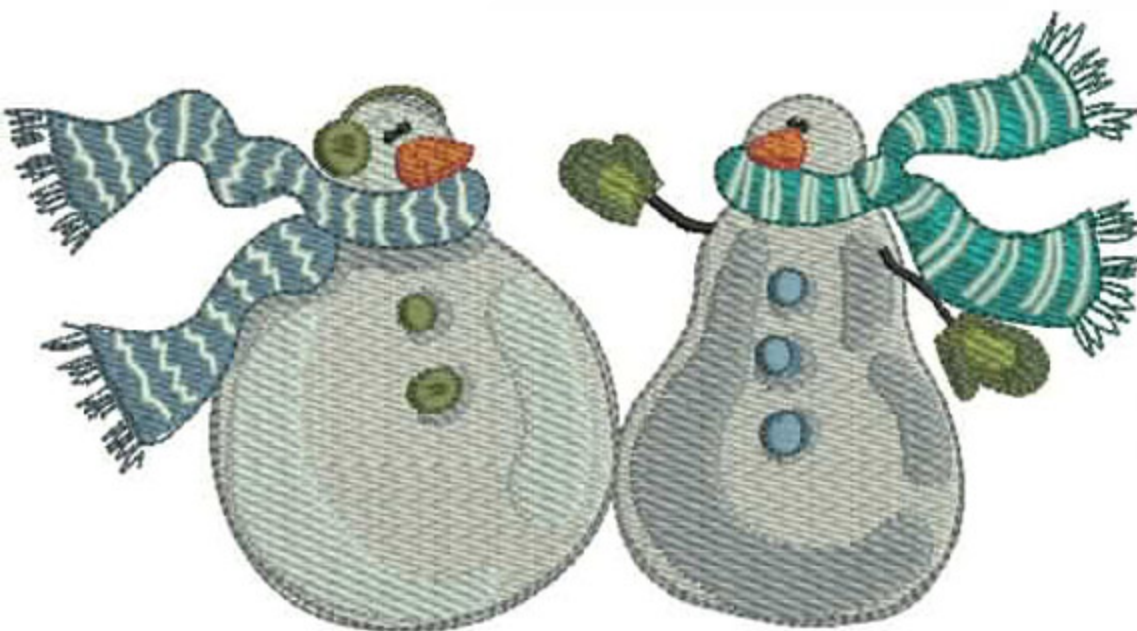

Color Sequence:

1. Super White 1801
  Brand: Madeira Polyneon
2. Silvery Grey 1840
  Brand: Madeira Neon Polyester
3. Moby 1610
  Brand: Madeira Neon Polyester
4. Smoke 1611
  Brand: Madeira Polyneon
5. New England 1642
  Brand: Madeira Neon Polyester
6. Galahad Blue 1643
  Brand: Madeira Neon Polyester
7. Black 1800
  Brand: Madeira Neon Polyester
8. Palmetto 1756
  Brand: Madeira Neon Polyester
9. Canola 1706
  Brand: Madeira Neon Polyester
10. Velvet Green 1705
  Brand: Madeira Neon Polyester
11. Midnight Green 1890
  Brand: Madeira Polyneon
12. Deep Sky Blue 1888
  Brand: Madeira Polyneon
13. Limestone 1692
  Brand: Madeira Polyneon
14. 1677
  Brand: Madeira Poly
15. New England 1642
  Brand: Madeira Neon Polyester
16. Moby 1610
  Brand: Madeira Neon Polyester
17. Galahad Blue 1643
  Brand: Madeira Neon Polyester
18. Arabian Bronze 1621
  Brand: Madeira Neon Polyester
19. Terra Cotta 1821
  Brand: Madeira Polyneon