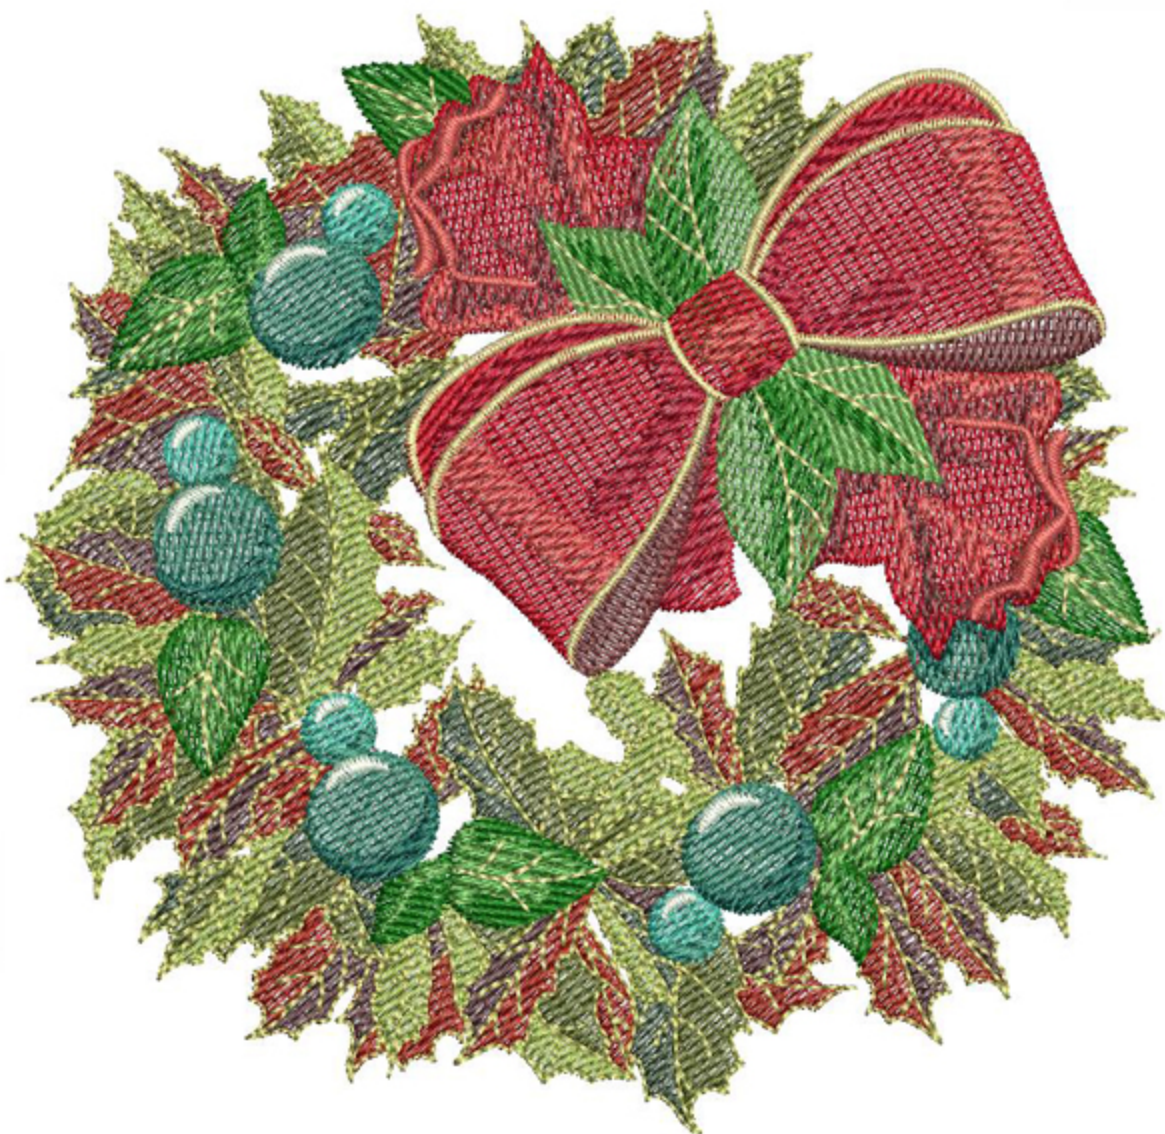

CRRoseWreath5x7

Stitches: 47976
Colors: 17
H: 127.2 mm
W: 130.2 mm