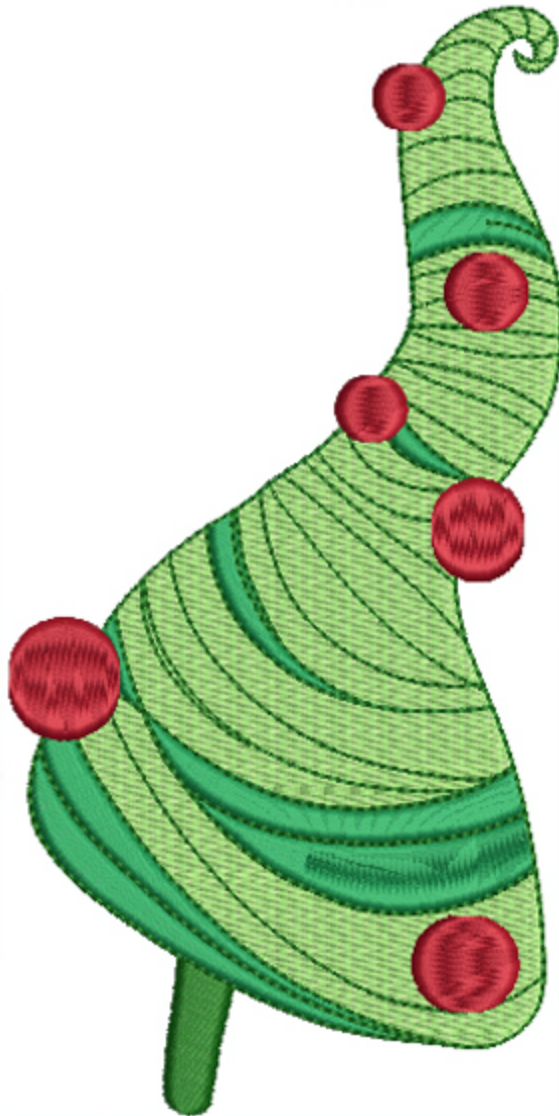

CJBubbleTree6x8

Stitches: 22838
Colors: 3
H: 200.0 mm
W: 129.2 mm

Color Sequence:
1.  1748
Brand: Madeira Poly
2.  Lipstick 1838
Brand: Madeira Neon Polyester
3.  Fleece Green 1851
Brand: Madeira Neon Polyester

CJCandyCane6x8

Stitches: 20871
Colors: 4
H: 199.5 mm
W: 127.3 mm

Color Sequence:
1. ■ Lipstick 1838
Brand: Madeira Neon Polyester
2. □ Snow White 1801
Brand: Madeira Neon Polyester
3. ■ Light Kilkenny 1651
Brand: Madeira Neon Polyester
4. ■ Fleece Green 1851
Brand: Madeira Neon Polyester

CJChristmasFunTree6x8

Stitches: 18829
Colors: 4
H: 199.9 mm
W: 100.0 mm

Color Sequence:

1.  1748
Brand: Madeira Poly
2.  Dark Green 1988
Brand: Madeira Neon Polyester
3.  Fleece Green 1851
Brand: Madeira Neon Polyester
4.  Lipstick 1838
Brand: Madeira Neon Polyester

CJSantaHat6x8

Stitches: 28494
Colors: 4
H: 150.0 mm
W: 155.3 mm

Color Sequence:

1. Snow White 1801
Brand: Madeira Neon Polyester
2. Moby 1610
Brand: Madeira Neon Polyester
3. Persimmon 1707
Brand: Madeira Neon Polyester
4. Lipstick 1838
Brand: Madeira Neon Polyester
5. Snow White 1801
Brand: Madeira Neon Polyester
6. Moby 1610
Brand: Madeira Neon Polyester