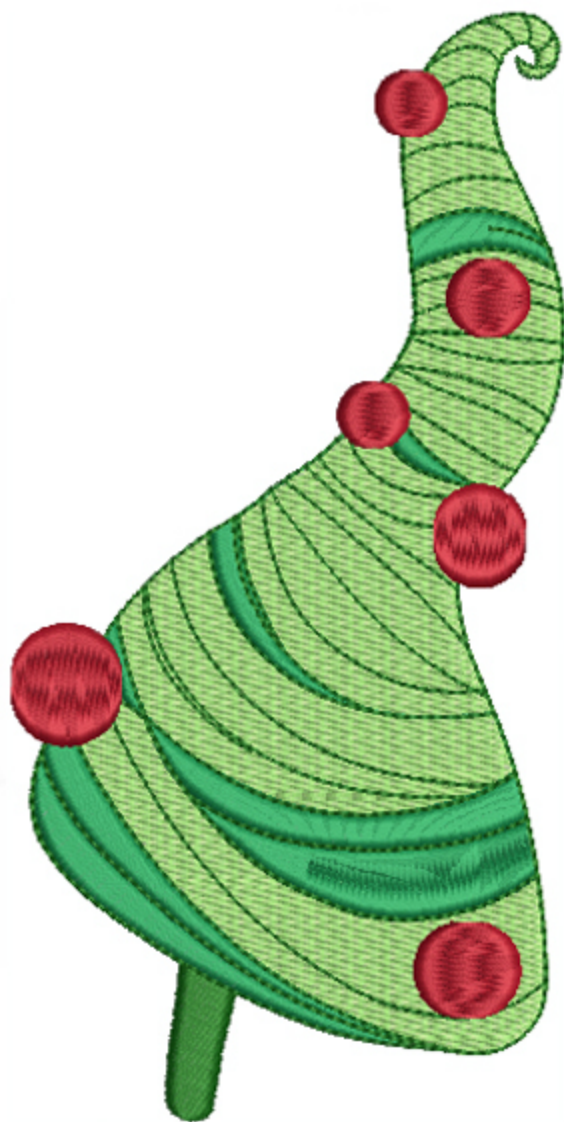

CJBubbleTree5x7

Stitches: 18707
Colors: 3
H: 175.0 mm
W: 113.0 mm

Color Sequence:
1.  1748
Brand: Madeira Poly
2.  Lipstick 1838
Brand: Madeira Neon Polyester
3.  Fleece Green 1851
Brand: Madeira Neon Polyester

CJCandyCane5x7

Stitches: 16939
Colors: 4
H: 174.7 mm
W: 111.4 mm

Color Sequence:
1. ■ Lipstick 1838
Brand: Madeira Neon Polyester
2. □ Snow White 1801
Brand: Madeira Neon Polyester
3. ■ Light Kilkenny 1651
Brand: Madeira Neon Polyester
4. ■ Fleece Green 1851
Brand: Madeira Neon Polyester

CJChristmasFunTree5x7

Stitches: 15186
Colors: 4
H: 174.9 mm
W: 87.3 mm

Color Sequence:

1.  1748
Brand: Madeira Poly
2.  Dark Green 1988
Brand: Madeira Neon Polyester
3.  Fleece Green 1851
Brand: Madeira Neon Polyester
4.  Lipstick 1838
Brand: Madeira Neon Polyester

CJSantaHat5x7

Stitches: 22214
Colors: 4
H: 127.2 mm
W: 131.7 mm

Color Sequence:

1. Snow White 1801
Brand: Madeira Neon Polyester
2. Moby 1610
Brand: Madeira Neon Polyester
3. Persimmon 1707
Brand: Madeira Neon Polyester
4. Lipstick 1838
Brand: Madeira Neon Polyester
5. Snow White 1801
Brand: Madeira Neon Polyester
6. Moby 1610
Brand: Madeira Neon Polyester