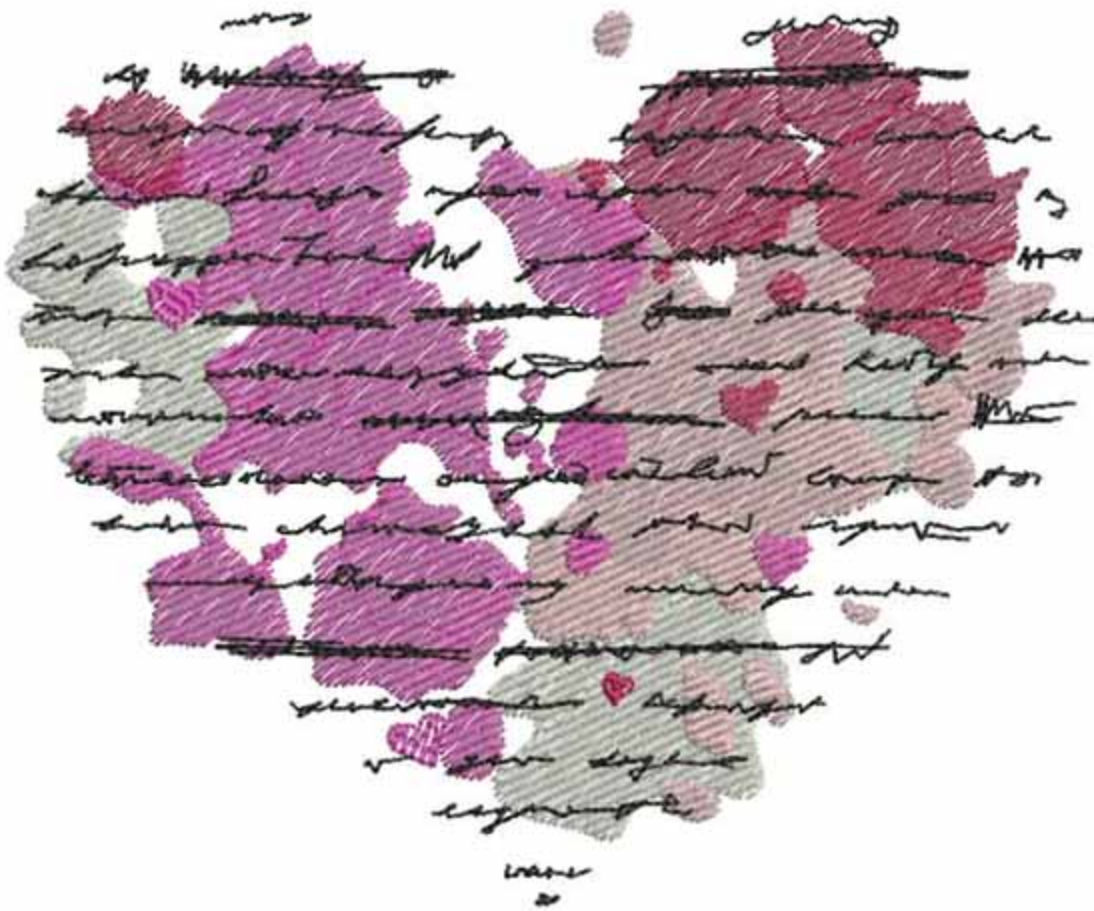

Color Sequence:
1. ■ Wild Pink 1721
Brand: Madeira Neon Polyester

FVSatinLeaf10x12

Stitches: 47866
Colors: 1
H: 250.0 mm
W: 294.3 mm

Color Sequence:
1.  Iris 1631
Brand: Madeira Neon Polyester

FVScrabbles10x12

Stitches: 49461
Colors: 5
H: 245.6 mm
W: 299.9 mm

- Color Sequence:
1. Snow White 1801
Brand: Madeira Neon Polyester
 2. Rambling Pink 1921
Brand: Madeira Neon Polyester
 3. 1709
Brand: Madeira Poly
 4. Crimson 1984
Brand: Madeira Neon Polyester
 5. Black 1800
Brand: Madeira Neon Polyester