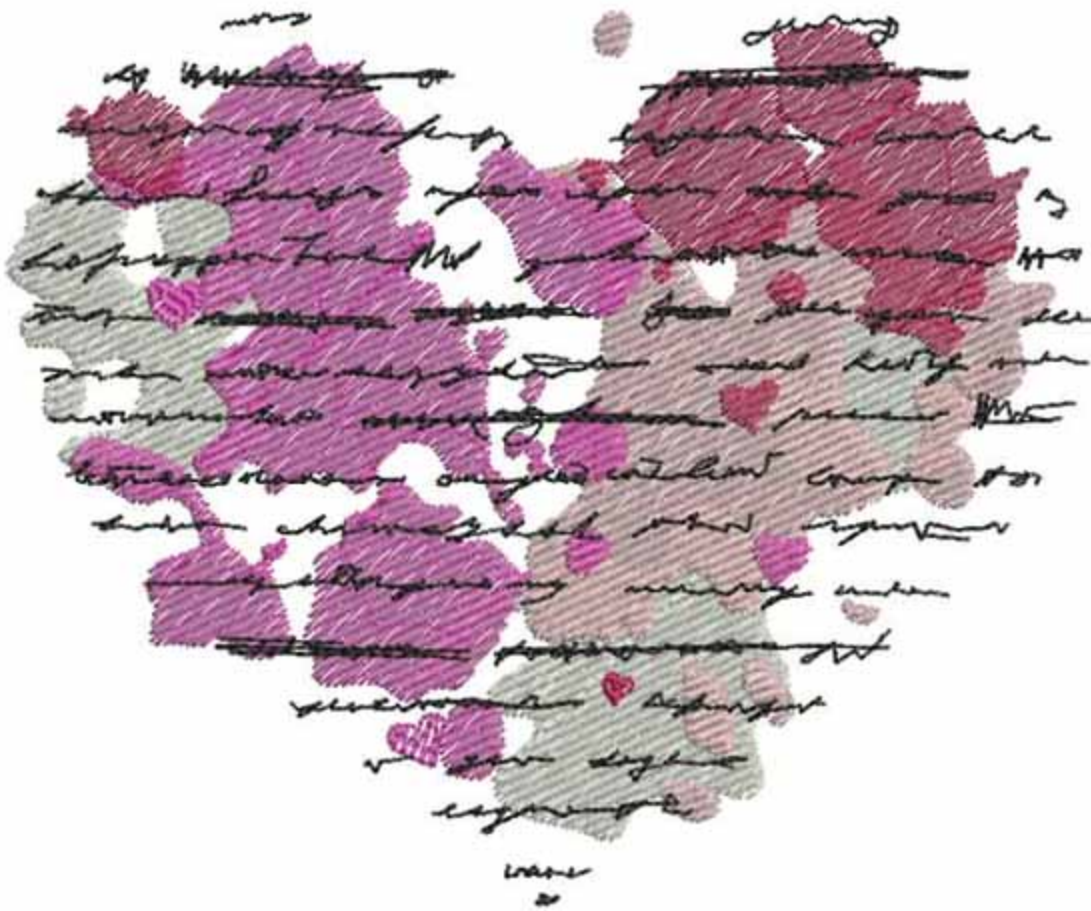

Color Sequence:  
1. ■ Wild Pink 1721  
Brand: Madeira Neon Polyester

---

FVSatinLeaf6x8

Stitches: 27603  
Colors: 1  
H: 150.0 mm  
W: 176.6 mm

Color Sequence:  
1.  Iris 1631  
Brand: Madeira Neon Polyester

FVScribbles6x8

Stitches: 24701  
Colors: 5  
H: 150.0 mm  
W: 183.1 mm

Color Sequence:

1.  Snow White 1801  
Brand: Madeira Neon Polyester
2.  Rambling Pink 1921  
Brand: Madeira Neon Polyester
3.  1709  
Brand: Madeira Poly
4.  Crimson 1984  
Brand: Madeira Neon Polyester
5.  Black 1800  
Brand: Madeira Neon Polyester