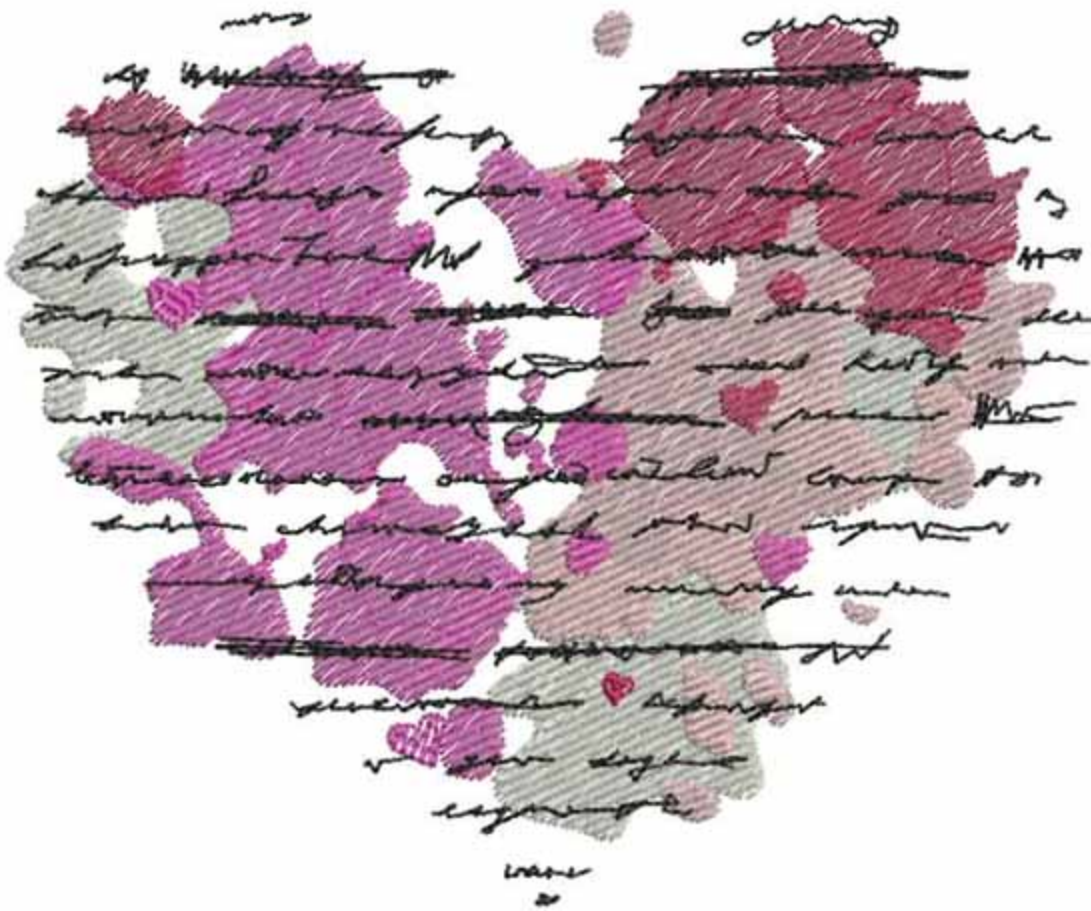

FVSatinLeaf5x7

Stitches: 23377
Colors: 1
H: 127.2 mm
W: 149.7 mm

Color Sequence:
1.  Rose Cerise 1917
Brand: Madeira Neon Polyester

FVScribbles5x7

Stitches: 20204
Colors: 5
H: 127.2 mm
W: 155.3 mm

Color Sequence:
1. Snow White 1801
Brand: Madeira Neon Polyester
2. Rambling Pink 1921
Brand: Madeira Neon Polyester
3. 1709
Brand: Madeira Poly
4. Crimson 1984
Brand: Madeira Neon Polyester
5. Black 1800
Brand: Madeira Neon Polyester