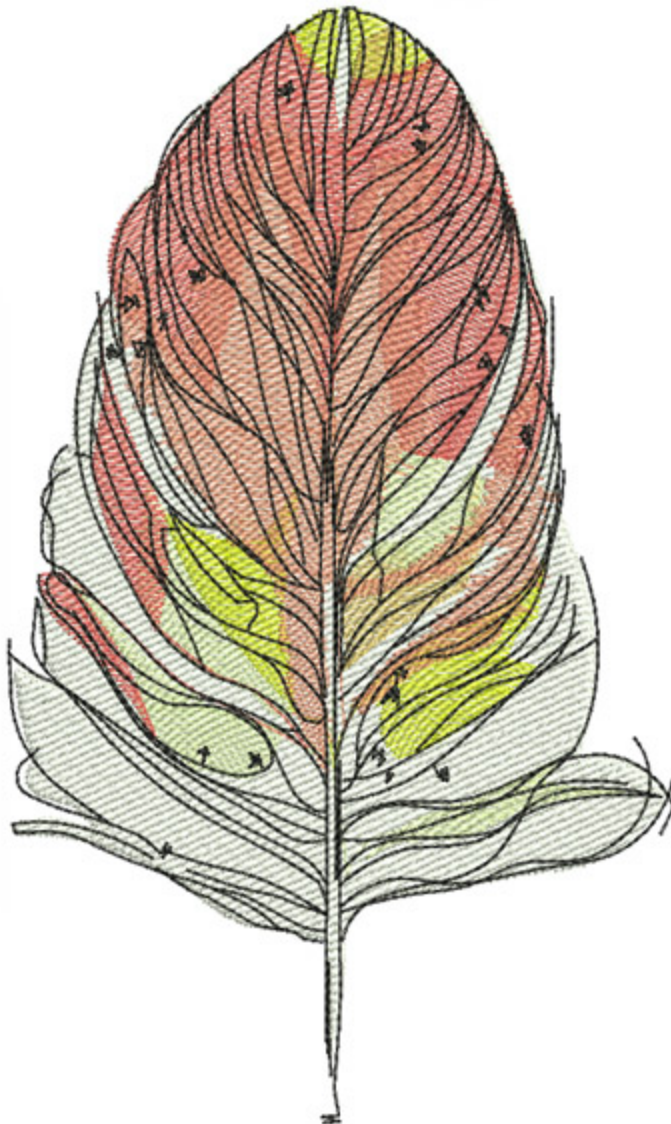

FICPeacockEye8x10

Stitches: 32313
Colors: 7
H: 250.0 mm
W: 118.6 mm

H: 9.84 in
W: 4.67 in

Color Sequence:

1. White 1802
Brand: Madeira Neon Polyester
2. Chocolate Lab 1857
Brand: Madeira poly
3. Key Lime 1940
Brand: Madeira poly
4. Periwinkle 1893
Brand: Madeira Neon Polyester
5. Council 1762
Brand: Madeira Neon Polyester
6. Dover Grey 1612
Brand: Madeira Neon Polyester
7. Black 1800
Brand: Madeira Neon Polyester

FICRedAndYellow8x10

Stitches: 47975
 Colors: 7
 H: 250.0 mm
 W: 148.9 mm

H: 9.84 in
 W: 5.86 in

Color Sequence:

1. White 1802
Brand: Madeira Neon Polyester
2. Sunflower 1980
Brand: Madeira Neon Polyester
3. Whipped Butterscotch 1771
Brand: Madeira Neon Polyester
4. Chinese Yellow 1866
Brand: Madeira Neon Polyester
5. Sunflower 1980
Brand: Madeira Neon Polyester
6. Salsa 1588
Brand: Madeira poly
7. Conch Shell 1616
Brand: Madeira poly
8. Black 1800
Brand: Madeira Neon Polyester