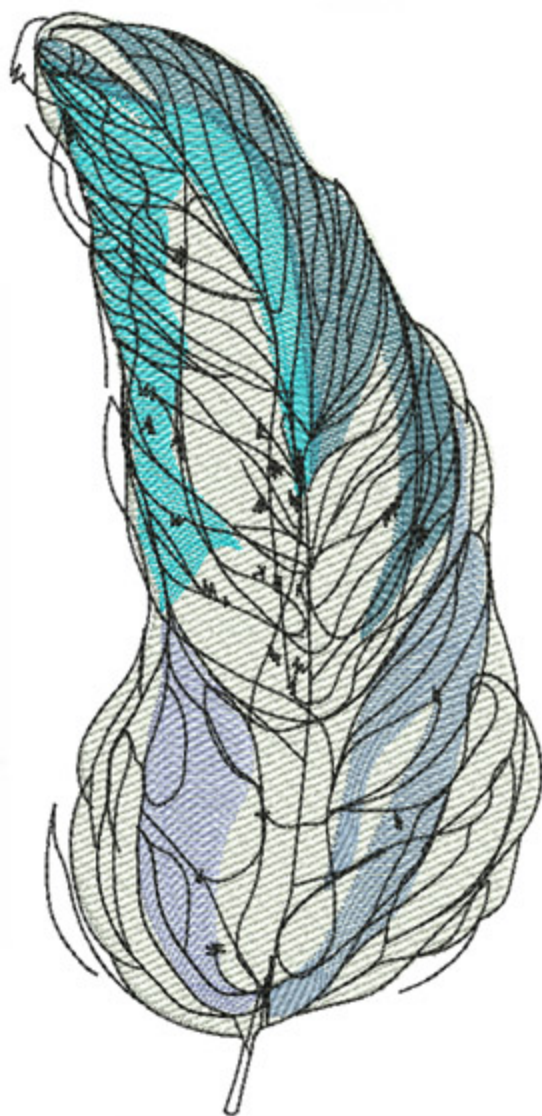

FICEyeOfBlue8x10

Stitches: 21385
Colors: 7
H: 250.0 mm
W: 115.2 mm

H: 9.84 in
W: 4.53 in

Color Sequence:

1. White 1802
Brand: Madeira Neon Polyester
2. Winter Gray 1572
Brand: Madeira poly
3. Chamois 1738
Brand: Madeira Neon Polyester
4. Blue Frost 1827
Brand: Madeira Neon Polyester
5. Cerulean 1842
Brand: Madeira Neon Polyester
6. Bahamas Blue 1930
Brand: Madeira poly
7. Black 1800
Brand: Madeira Neon Polyester

FICOfTheAir8x10

Stitches: 37596
Colors: 6
H: 250.0 mm
W: 120.8 mm

H: 9.84 in
W: 4.75 in

Color Sequence:

1. White 1802
Brand: Madeira Neon Polyester
2. Lavender Lilac 1933
Brand: Madeira poly
3. Cristy Blue 1830
Brand: Madeira Neon Polyester
4. Blue Frost 1827
Brand: Madeira Neon Polyester
5. Marlin 1797
Brand: Madeira Neon Polyester
6. Black 1800
Brand: Madeira Neon Polyester