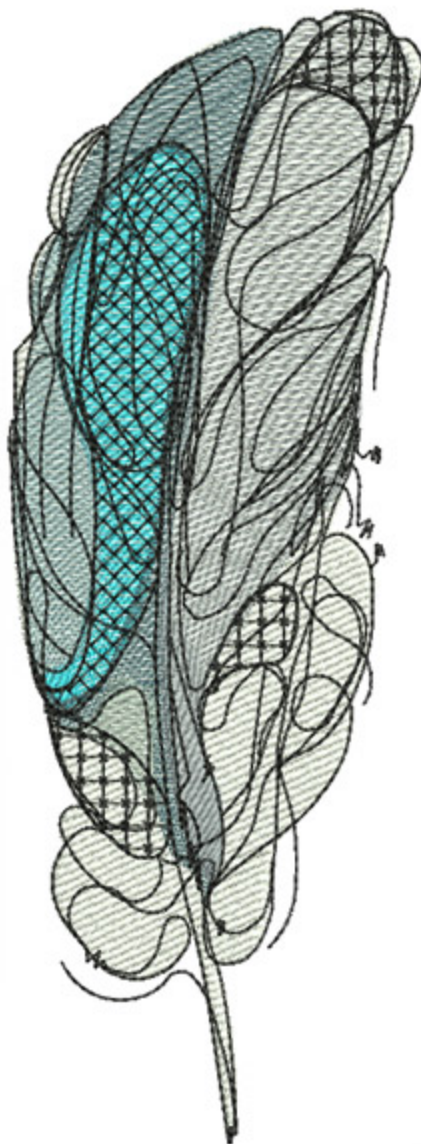

FICArial8x10

Stitches: 34456
 Colors: 10
 H: 250.0 mm
 W: 93.2 mm

H: 9.84 in
 W: 3.67 in

Color Sequence:

1. White 1802
Brand: Madeira Neon Polyester
2. Little Boy Blue 1532
Brand: Madeira poly
3. New England 1642
Brand: Madeira Neon Polyester
4. Atlantis Teal 1690
Brand: Madeira Neon Polyester
5. Twister 1614
Brand: Madeira Poly
6. Metwand 1626
Brand: Madeira Neon Polyester
7. Moonbeam 1661
Brand: Madeira poly
8. Silverside 1718
Brand: Madeira Neon Polyester
9. Isle Green 1847
Brand: Madeira Neon Polyester
10. Black 1800
Brand: Madeira Neon Polyester

FICAtmosphere8x10

Stitches: 34588
 Colors: 10
 H: 250.0 mm
 W: 137.5 mm

H: 9.84 in
 W: 5.41 in

Color Sequence:

1. White 1802
Brand: Madeira Neon Polyester
2. Atlantis Teal 1690
Brand: Madeira Neon Polyester
3. Slate Blue 1760
Brand: Madeira Neon Polyester
4. Pale Jeans 1960
Brand: Madeira Neon Polyester
5. Sky Blue 1874
Brand: Madeira Neon Polyester
6. Tree Frog 1685
Brand: Madeira Poly
7. Polished Silver 1505
Brand: Madeira poly
8. Celestial Tule 1682
Brand: Madeira Neon Polyester
9. Julep 1892
Brand: Madeira Neon Polyester
10. Black 1800
Brand: Madeira Neon Polyester

FICATouchOfTeal8x10

Stitches: 34852
Colors: 7
H: 250.0 mm
W: 91.4 mm

H: 9.83 in
W: 3.59 in

Color Sequence:

1. White 1802
Brand: Madeira Neon Polyester
2. Blue Frost 1827
Brand: Madeira Neon Polyester
3. Pale Jeans 1960
Brand: Madeira Neon Polyester
4. Blue Spruce 1961
Brand: Madeira poly
5. Ice Fishing 1611
Brand: Madeira Neon Polyester
6. Dover Grey 1612
Brand: Madeira Neon Polyester
7. Black 1800
Brand: Madeira Neon Polyester