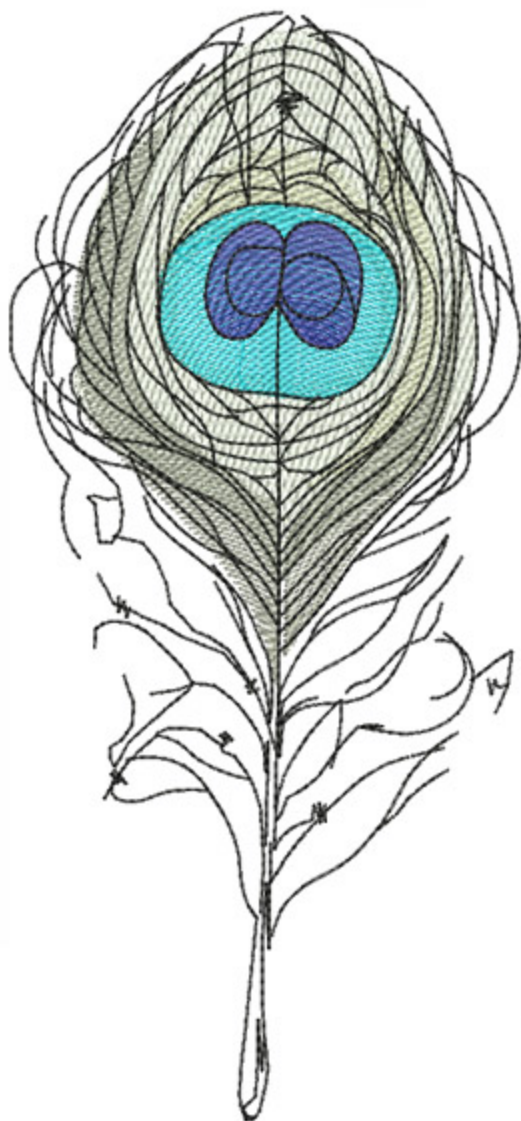

FICAtmosphere8x10

Stitches: 34588
 Colors: 10
 H: 250.0 mm
 W: 137.5 mm

H: 9.84 in
 W: 5.41 in

Color Sequence:

1. White 1802
Brand: Madeira Neon Polyester
2. Atlantis Teal 1690
Brand: Madeira Neon Polyester
3. Slate Blue 1760
Brand: Madeira Neon Polyester
4. Pale Jeans 1960
Brand: Madeira Neon Polyester
5. Sky Blue 1874
Brand: Madeira Neon Polyester
6. Tree Frog 1685
Brand: Madeira Poly
7. Polished Silver 1505
Brand: Madeira poly
8. Celestial Tule 1682
Brand: Madeira Neon Polyester
9. Julep 1892
Brand: Madeira Neon Polyester
10. Black 1800
Brand: Madeira Neon Polyester

FICATouchOfTeal8x10

Stitches: 34852
Colors: 7
H: 250.0 mm
W: 91.4 mm

H: 9.83 in
W: 3.59 in

Color Sequence:

1. White 1802
Brand: Madeira Neon Polyester
2. Blue Frost 1827
Brand: Madeira Neon Polyester
3. Pale Jeans 1960
Brand: Madeira Neon Polyester
4. Blue Spruce 1961
Brand: Madeira poly
5. Ice Fishing 1611
Brand: Madeira Neon Polyester
6. Dover Grey 1612
Brand: Madeira Neon Polyester
7. Black 1800
Brand: Madeira Neon Polyester

FICBluePurpleGrey8x10

Stitches: 30851
Colors: 9
H: 250.0 mm
W: 72.1 mm

H: 9.84 in
W: 2.83 in

Color Sequence:

1. White 1802
Brand: Madeira Neon Polyester
2. Cerulean 1842
Brand: Madeira Neon Polyester
3. Cristy Blue 1830
Brand: Madeira Neon Polyester
4. Bahamas Blue 1930
Brand: Madeira poly
5. Lavender Blue 1522
Brand: Madeira poly
6. Pea Coat Lining 1507
Brand: Madeira poly
7. Deep Steel Blue 1506
Brand: Madeira poly
8. Winter Gray 1572
Brand: Madeira poly
9. Black 1800
Brand: Madeira Neon Polyester

FICEyeOfBlue8x10

Stitches: 21385
Colors: 7
H: 250.0 mm
W: 115.2 mm

H: 9.84 in
W: 4.53 in

Color Sequence:

1. White 1802
Brand: Madeira Neon Polyester
2. Winter Gray 1572
Brand: Madeira poly
3. Chamois 1738
Brand: Madeira Neon Polyester
4. Blue Frost 1827
Brand: Madeira Neon Polyester
5. Cerulean 1842
Brand: Madeira Neon Polyester
6. Bahamas Blue 1930
Brand: Madeira poly
7. Black 1800
Brand: Madeira Neon Polyester