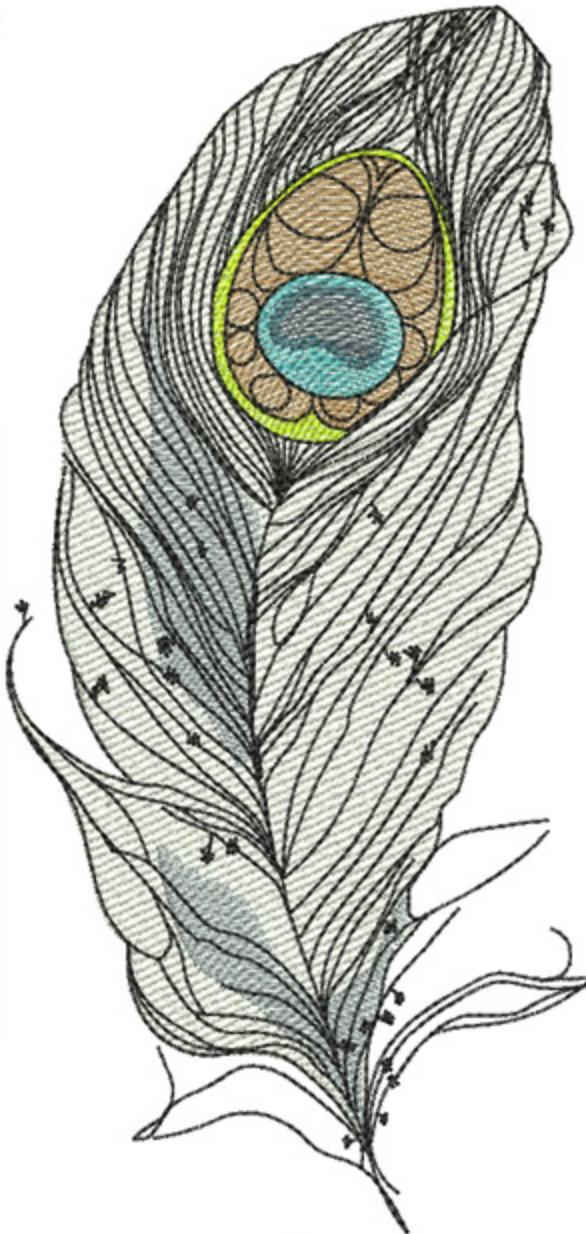

FICOfTheAir8x10

Stitches: 37596
Colors: 6
H: 250.0 mm
W: 120.8 mm

H: 9.84 in
W: 4.75 in

Color Sequence:

1. White 1802
Brand: Madeira Neon Polyester
2. Lavender Lilac 1933
Brand: Madeira poly
3. Cristy Blue 1830
Brand: Madeira Neon Polyester
4. Blue Frost 1827
Brand: Madeira Neon Polyester
5. Marlin 1797
Brand: Madeira Neon Polyester
6. Black 1800
Brand: Madeira Neon Polyester

FICPeacockEye8x10

Stitches: 32313
Colors: 7
H: 250.0 mm
W: 118.6 mm

H: 9.84 in
W: 4.67 in

Color Sequence:

1. White 1802
Brand: Madeira Neon Polyester
2. Chocolate Lab 1857
Brand: Madeira poly
3. Key Lime 1940
Brand: Madeira poly
4. Periwinkle 1893
Brand: Madeira Neon Polyester
5. Council 1762
Brand: Madeira Neon Polyester
6. Dover Grey 1612
Brand: Madeira Neon Polyester
7. Black 1800
Brand: Madeira Neon Polyester

FICRedAndYellow8x10

Stitches: 47975
 Colors: 7
 H: 250.0 mm
 W: 148.9 mm

H: 9.84 in
 W: 5.86 in

Color Sequence:

1. White 1802
Brand: Madeira Neon Polyester
2. Sunflower 1980
Brand: Madeira Neon Polyester
3. Whipped Butterscotch 1771
Brand: Madeira Neon Polyester
4. Chinese Yellow 1866
Brand: Madeira Neon Polyester
5. Sunflower 1980
Brand: Madeira Neon Polyester
6. Salsa 1588
Brand: Madeira poly
7. Conch Shell 1616
Brand: Madeira poly
8. Black 1800
Brand: Madeira Neon Polyester