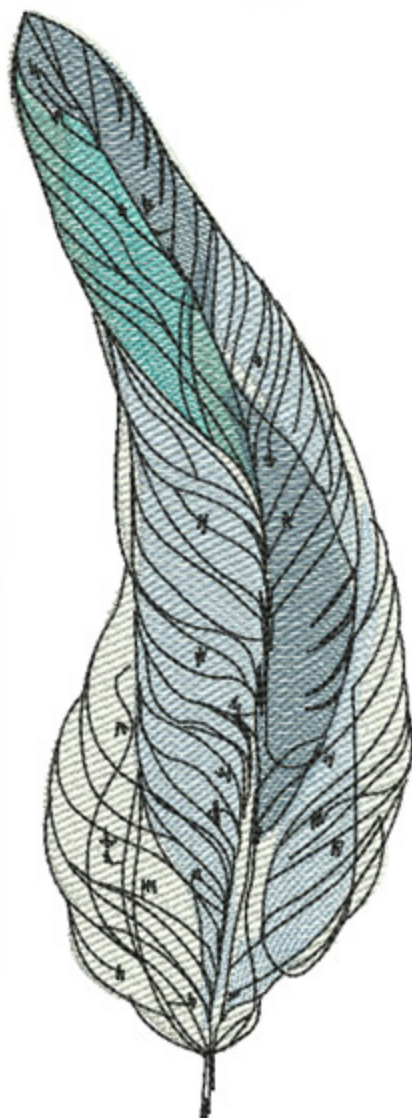

FICRedAndYellow8x10

Stitches: 47975
 Colors: 7
 H: 250.0 mm
 W: 148.9 mm

H: 9.84 in
 W: 5.86 in

Color Sequence:

1. White 1802
Brand: Madeira Neon Polyester
2. Sunflower 1980
Brand: Madeira Neon Polyester
3. Whipped Butterscotch 1771
Brand: Madeira Neon Polyester
4. Chinese Yellow 1866
Brand: Madeira Neon Polyester
5. Sunflower 1980
Brand: Madeira Neon Polyester
6. Salsa 1588
Brand: Madeira poly
7. Conch Shell 1616
Brand: Madeira poly
8. Black 1800
Brand: Madeira Neon Polyester

FICSand8x10

Stitches: 36544
Colors: 8
H: 250.0 mm
W: 94.0 mm

H: 9.84 in
W: 3.70 in

Color Sequence:

1. White 1802
Brand: Madeira Neon Polyester
2. Silvery Grey 1840
Brand: Madeira Neon Polyester
3. Ice Fishing 1611
Brand: Madeira Neon Polyester
4. Havisham Tule 1853
Brand: Madeira Neon Polyester
5. Chicken Stock 1725
Brand: Madeira Neon Polyester
6. Cornmeal 1561
Brand: Madeira poly
7. Glow 1826
Brand: Madeira Neon Polyester
8. Black 1800
Brand: Madeira Neon Polyester

FICSmockey8x10

Stitches: 29819
Colors: 6
H: 249.9 mm
W: 91.0 mm

H: 9.83 in
W: 3.58 in

Color Sequence:

1. White 1802
Brand: Madeira Neon Polyester
2. Periwinkle 1893
Brand: Madeira Neon Polyester
3. Dolphin 1695
Brand: Madeira Neon Polyester
4. Cadet Blue 1964
Brand: Madeira Neon Polyester
5. Sky Blue 1874
Brand: Madeira Neon Polyester
6. Black 1800
Brand: Madeira Neon Polyester

FICUndersea8x10

Stitches: 50764
Colors: 11
H: 250.0 mm
W: 139.2 mm

H: 9.84 in
W: 5.48 in

Color Sequence:

1. White 1802
Brand: Madeira Neon Polyester
2. Bay Green 1996
Brand: Madeira Neon Polyester
3. Mild Spruce 1702
Brand: Madeira Neon Polyester
4. Blue Frost 1827
Brand: Madeira Neon Polyester
5. Mint Julep 1645
Brand: Madeira Neon Polyester
6. Green Turquoise 1799
Brand: Madeira poly
7. Tree Frog 1685
Brand: Madeira Poly
8. Atlantis Teal 1690
Brand: Madeira Neon Polyester
9. Limestone 1692
Brand: Madeira poly
10. Julep 1892
Brand: Madeira Neon Polyester
11. Black 1800
Brand: Madeira Neon Polyester