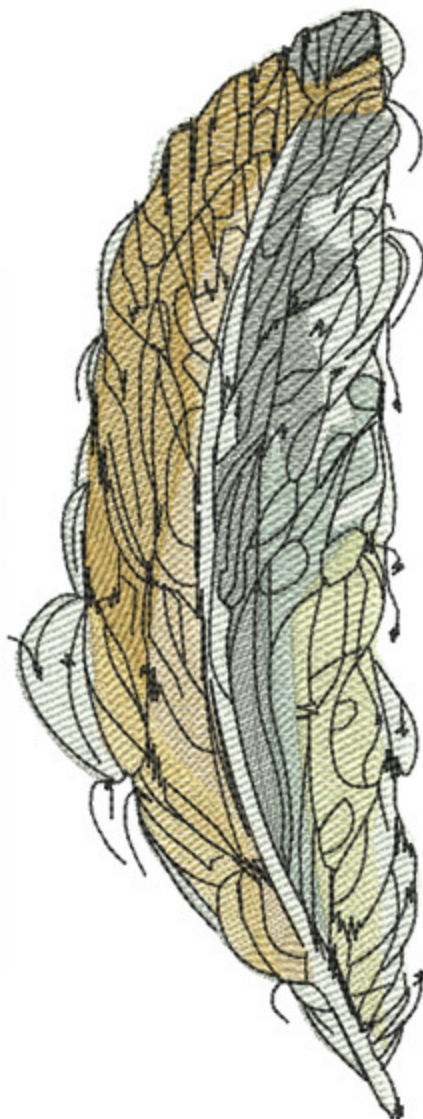

FICPeacockEye8x10

Stitches: 32313
Colors: 7
H: 250.0 mm
W: 118.6 mm

H: 9.84 in
W: 4.67 in

Color Sequence:

1. White 1802
Brand: Madeira Neon Polyester
2. Chocolate Lab 1857
Brand: Madeira poly
3. Key Lime 1940
Brand: Madeira poly
4. Periwinkle 1893
Brand: Madeira Neon Polyester
5. Council 1762
Brand: Madeira Neon Polyester
6. Dover Grey 1612
Brand: Madeira Neon Polyester
7. Black 1800
Brand: Madeira Neon Polyester

FICRedAndYellow8x10

Stitches: 47975
 Colors: 7
 H: 250.0 mm
 W: 148.9 mm

H: 9.84 in
 W: 5.86 in

Color Sequence:

1. White 1802
Brand: Madeira Neon Polyester
2. Sunflower 1980
Brand: Madeira Neon Polyester
3. Whipped Butterscotch 1771
Brand: Madeira Neon Polyester
4. Chinese Yellow 1866
Brand: Madeira Neon Polyester
5. Sunflower 1980
Brand: Madeira Neon Polyester
6. Salsa 1588
Brand: Madeira poly
7. Conch Shell 1616
Brand: Madeira poly
8. Black 1800
Brand: Madeira Neon Polyester

FICSand8x10

Stitches: 36544
Colors: 8
H: 250.0 mm
W: 94.0 mm

H: 9.84 in
W: 3.70 in

Color Sequence:

1. White 1802
Brand: Madeira Neon Polyester
2. Silvery Grey 1840
Brand: Madeira Neon Polyester
3. Ice Fishing 1611
Brand: Madeira Neon Polyester
4. Havisham Tule 1853
Brand: Madeira Neon Polyester
5. Chicken Stock 1725
Brand: Madeira Neon Polyester
6. Cornmeal 1561
Brand: Madeira poly
7. Glow 1826
Brand: Madeira Neon Polyester
8. Black 1800
Brand: Madeira Neon Polyester