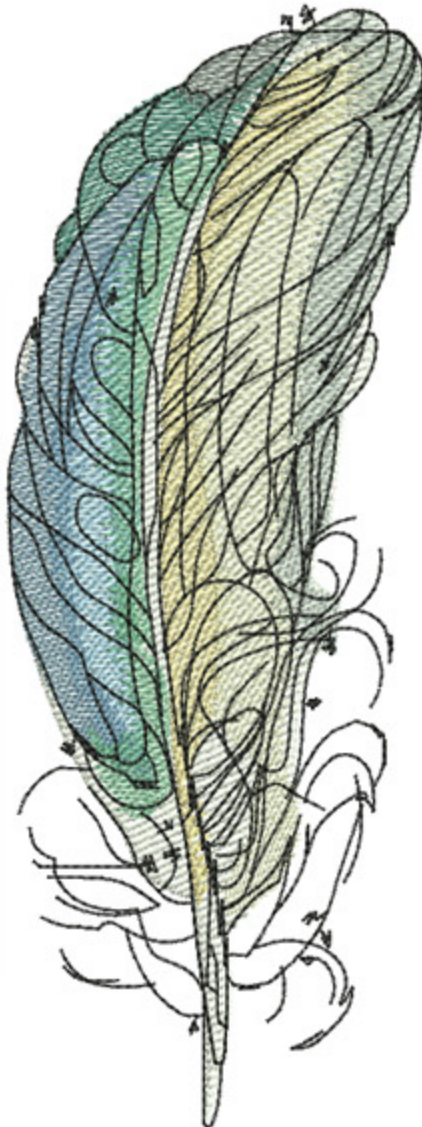

FICAriel6x8

Stitches: 25171
 Colors: 10
 H: 200.0 mm
 W: 74.6 mm

H: 7.87 in
 W: 2.93 in

Color Sequence:

1. White 1802
Brand: Madeira Neon Polyester
2. Little Boy Blue 1532
Brand: Madeira poly
3. New England 1642
Brand: Madeira Neon Polyester
4. Atlantis Teal 1690
Brand: Madeira Neon Polyester
5. Twister 1614
Brand: Madeira Poly
6. Metwand 1626
Brand: Madeira Neon Polyester
7. Moonbeam 1661
Brand: Madeira poly
8. Silverside 1718
Brand: Madeira Neon Polyester
9. Isle Green 1847
Brand: Madeira Neon Polyester
10. Black 1800
Brand: Madeira Neon Polyester

FICAtmosphere6x8

Stitches: 23967
Colors: 10
H: 200.0 mm
W: 110.1 mm

H: 7.87 in
W: 4.33 in

Color Sequence:

1. White 1802
Brand: Madeira Neon Polyester
2. Atlantis Teal 1690
Brand: Madeira Neon Polyester
3. Slate Blue 1760
Brand: Madeira Neon Polyester
4. Pale Jeans 1960
Brand: Madeira Neon Polyester
5. Sky Blue 1874
Brand: Madeira Neon Polyester
6. Tree Frog 1685
Brand: Madeira Poly
7. Polished Silver 1505
Brand: Madeira poly
8. Celestial Tule 1682
Brand: Madeira Neon Polyester
9. Julep 1892
Brand: Madeira Neon Polyester
10. Black 1800
Brand: Madeira Neon Polyester

FICATouchOffTeal6x8

Stitches: 24489
Colors: 7
H: 200.0 mm
W: 73.1 mm

H: 7.87 in
W: 2.87 in

Color Sequence:

1. White 1802
Brand: Madeira Neon Polyester
2. Blue Frost 1827
Brand: Madeira Neon Polyester
3. Pale Jeans 1960
Brand: Madeira Neon Polyester
4. Blue Spruce 1961
Brand: Madeira poly
5. Ice Fishing 1611
Brand: Madeira Neon Polyester
6. Dover Grey 1612
Brand: Madeira Neon Polyester
7. Black 1800
Brand: Madeira Neon Polyester