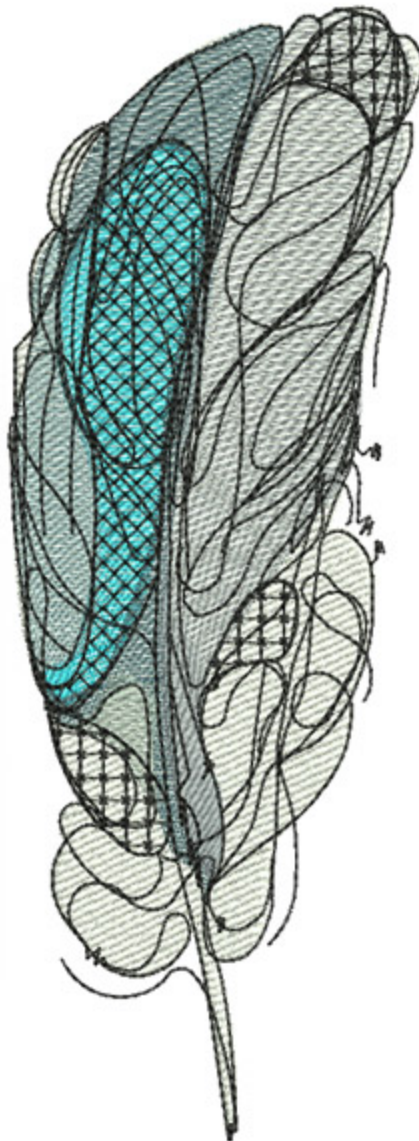

FICAriel6x8

Stitches: 25171
 Colors: 10
 H: 200.0 mm
 W: 74.6 mm

H: 7.87 in
 W: 2.93 in

Color Sequence:

1. White 1802
Brand: Madeira Neon Polyester
2. Little Boy Blue 1532
Brand: Madeira poly
3. New England 1642
Brand: Madeira Neon Polyester
4. Atlantis Teal 1690
Brand: Madeira Neon Polyester
5. Twister 1614
Brand: Madeira Poly
6. Metwand 1626
Brand: Madeira Neon Polyester
7. Moonbeam 1661
Brand: Madeira poly
8. Silverside 1718
Brand: Madeira Neon Polyester
9. Isle Green 1847
Brand: Madeira Neon Polyester
10. Black 1800
Brand: Madeira Neon Polyester

FICAtmosphere6x8

Stitches: 23967
Colors: 10
H: 200.0 mm
W: 110.1 mm

H: 7.87 in
W: 4.33 in

Color Sequence:

1. White 1802
Brand: Madeira Neon Polyester
2. Atlantis Teal 1690
Brand: Madeira Neon Polyester
3. Slate Blue 1760
Brand: Madeira Neon Polyester
4. Pale Jeans 1960
Brand: Madeira Neon Polyester
5. Sky Blue 1874
Brand: Madeira Neon Polyester
6. Tree Frog 1685
Brand: Madeira Poly
7. Polished Silver 1505
Brand: Madeira poly
8. Celestial Tule 1682
Brand: Madeira Neon Polyester
9. Julep 1892
Brand: Madeira Neon Polyester
10. Black 1800
Brand: Madeira Neon Polyester

FICATouchOffTeal6x8

Stitches: 24489
Colors: 7
H: 200.0 mm
W: 73.1 mm

H: 7.87 in
W: 2.87 in

Color Sequence:

1. White 1802
Brand: Madeira Neon Polyester
2. Blue Frost 1827
Brand: Madeira Neon Polyester
3. Pale Jeans 1960
Brand: Madeira Neon Polyester
4. Blue Spruce 1961
Brand: Madeira poly
5. Ice Fishing 1611
Brand: Madeira Neon Polyester
6. Dover Grey 1612
Brand: Madeira Neon Polyester
7. Black 1800
Brand: Madeira Neon Polyester