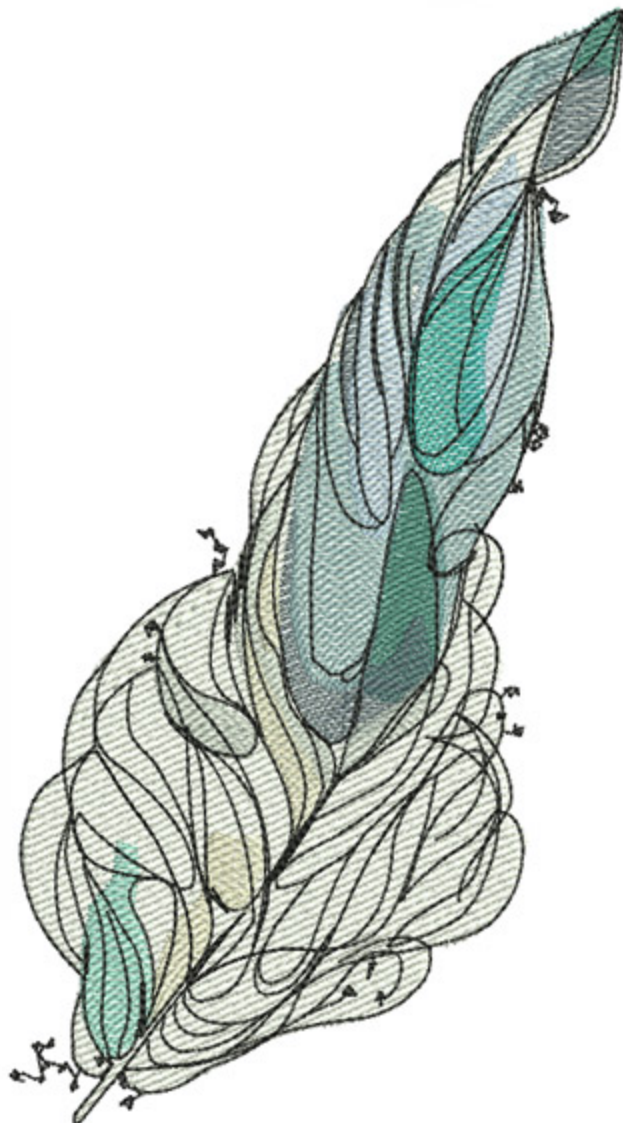

FICAriel6x8

Stitches: 25171
 Colors: 10
 H: 200.0 mm
 W: 74.6 mm

H: 7.87 in
 W: 2.93 in

Color Sequence:

1. White 1802
Brand: Madeira Neon Polyester
2. Little Boy Blue 1532
Brand: Madeira poly
3. New England 1642
Brand: Madeira Neon Polyester
4. Atlantis Teal 1690
Brand: Madeira Neon Polyester
5. Twister 1614
Brand: Madeira Poly
6. Metwand 1626
Brand: Madeira Neon Polyester
7. Moonbeam 1661
Brand: Madeira poly
8. Silverside 1718
Brand: Madeira Neon Polyester
9. Isle Green 1847
Brand: Madeira Neon Polyester
10. Black 1800
Brand: Madeira Neon Polyester

FICAtmosphere6x8

Stitches: 23967
Colors: 10
H: 200.0 mm
W: 110.1 mm

H: 7.87 in
W: 4.33 in

Color Sequence:

1. White 1802
Brand: Madeira Neon Polyester
2. Atlantis Teal 1690
Brand: Madeira Neon Polyester
3. Slate Blue 1760
Brand: Madeira Neon Polyester
4. Pale Jeans 1960
Brand: Madeira Neon Polyester
5. Sky Blue 1874
Brand: Madeira Neon Polyester
6. Tree Frog 1685
Brand: Madeira Poly
7. Polished Silver 1505
Brand: Madeira poly
8. Celestial Tule 1682
Brand: Madeira Neon Polyester
9. Julep 1892
Brand: Madeira Neon Polyester
10. Black 1800
Brand: Madeira Neon Polyester

FICATouchOffTeal6x8

Stitches: 24489
Colors: 7
H: 200.0 mm
W: 73.1 mm

H: 7.87 in
W: 2.87 in

Color Sequence:

1. White 1802
Brand: Madeira Neon Polyester
2. Blue Frost 1827
Brand: Madeira Neon Polyester
3. Pale Jeans 1960
Brand: Madeira Neon Polyester
4. Blue Spruce 1961
Brand: Madeira poly
5. Ice Fishing 1611
Brand: Madeira Neon Polyester
6. Dover Grey 1612
Brand: Madeira Neon Polyester
7. Black 1800
Brand: Madeira Neon Polyester