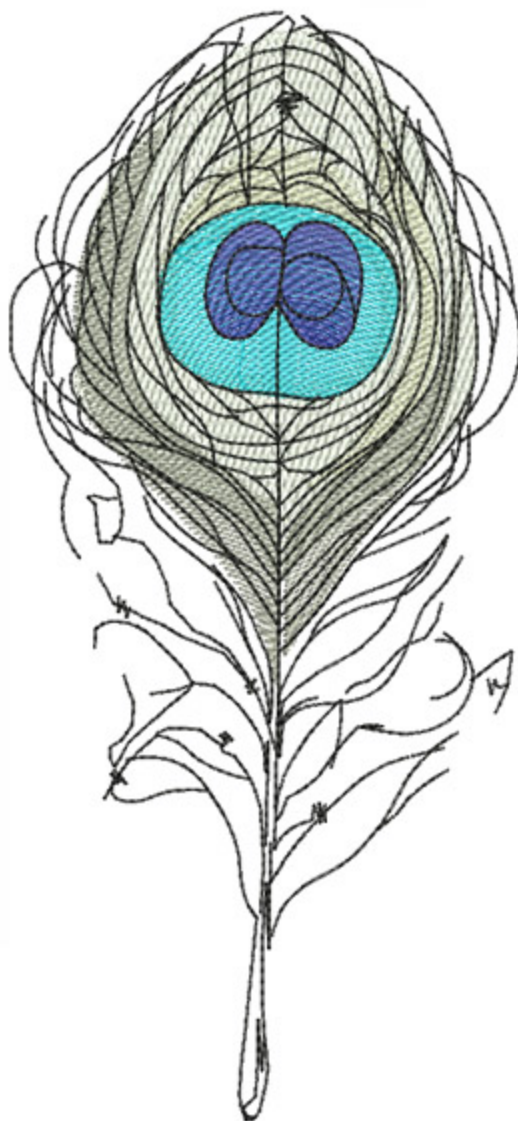

FICATouchOffTeal6x8

Stitches: 24489
Colors: 7
H: 200.0 mm
W: 73.1 mm

H: 7.87 in
W: 2.87 in

Color Sequence:

1. White 1802
Brand: Madeira Neon Polyester
2. Blue Frost 1827
Brand: Madeira Neon Polyester
3. Pale Jeans 1960
Brand: Madeira Neon Polyester
4. Blue Spruce 1961
Brand: Madeira poly
5. Ice Fishing 1611
Brand: Madeira Neon Polyester
6. Dover Grey 1612
Brand: Madeira Neon Polyester
7. Black 1800
Brand: Madeira Neon Polyester

FICBluePurpleGrey6x8

Stitches: 21398
Colors: 9
H: 200.0 mm
W: 57.8 mm

H: 7.87 in
W: 2.27 in

Color Sequence:

1. White 1802
Brand: Madeira Neon Polyester
2. Cerulean 1842
Brand: Madeira Neon Polyester
3. Cristy Blue 1830
Brand: Madeira Neon Polyester
4. Bahamas Blue 1930
Brand: Madeira poly
5. Lavender Blue 1522
Brand: Madeira poly
6. Pea Coat Lining 1507
Brand: Madeira poly
7. Deep Steel Blue 1506
Brand: Madeira poly
8. Winter Gray 1572
Brand: Madeira poly
9. Black 1800
Brand: Madeira Neon Polyester

FICEyeOfBlue6x8

Stitches: 15202
Colors: 7
H: 200.0 mm
W: 92.1 mm

H: 7.87 in
W: 3.63 in

Color Sequence:

1. White 1802
Brand: Madeira Neon Polyester
2. Winter Gray 1572
Brand: Madeira poly
3. Chamois 1738
Brand: Madeira Neon Polyester
4. Blue Frost 1827
Brand: Madeira Neon Polyester
5. Cerulean 1842
Brand: Madeira Neon Polyester
6. Bahamas Blue 1930
Brand: Madeira poly
7. Black 1800
Brand: Madeira Neon Polyester