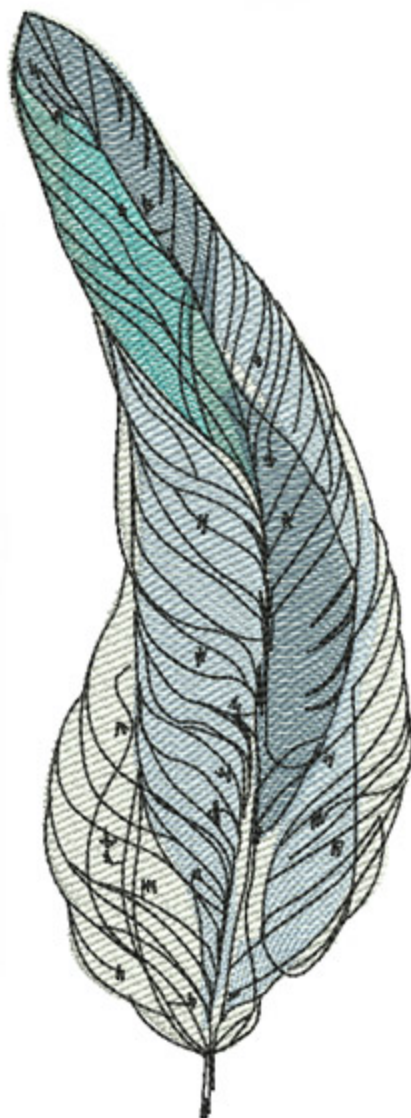

FICRedAndYellow6x8

Stitches: 33407
 Colors: 7
 H: 200.0 mm
 W: 119.1 mm

H: 7.87 in
 W: 4.69 in

Color Sequence:

1. White 1802
Brand: Madeira Neon Polyester
2. Sunflower 1980
Brand: Madeira Neon Polyester
3. Whipped Butterscotch 1771
Brand: Madeira Neon Polyester
4. Chinese Yellow 1866
Brand: Madeira Neon Polyester
5. Sunflower 1980
Brand: Madeira Neon Polyester
6. Salsa 1588
Brand: Madeira poly
7. Conch Shell 1616
Brand: Madeira poly
8. Black 1800
Brand: Madeira Neon Polyester

FICSand6x8

Stitches: 25548
Colors: 8
H: 200.0 mm
W: 75.2 mm

H: 7.87 in
W: 2.96 in

Color Sequence:

1. White 1802
Brand: Madeira Neon Polyester
2. Silvery Grey 1840
Brand: Madeira Neon Polyester
3. Ice Fishing 1611
Brand: Madeira Neon Polyester
4. Havisham Tule 1853
Brand: Madeira Neon Polyester
5. Chicken Stock 1725
Brand: Madeira Neon Polyester
6. Cornmeal 1561
Brand: Madeira poly
7. Glow 1826
Brand: Madeira Neon Polyester
8. Black 1800
Brand: Madeira Neon Polyester

FICSmockey6x8

Stitches: 20803
Colors: 6
H: 200.0 mm
W: 72.9 mm

H: 7.87 in
W: 2.87 in

Color Sequence:

1. White 1802
Brand: Madeira Neon Polyester
2. Periwinkle 1893
Brand: Madeira Neon Polyester
3. Dolphin 1695
Brand: Madeira Neon Polyester
4. Cadet Blue 1964
Brand: Madeira Neon Polyester
5. Sky Blue 1874
Brand: Madeira Neon Polyester
6. Black 1800
Brand: Madeira Neon Polyester

FICUndersea6x8

Stitches: 35031
Colors: 11
H: 200.0 mm
W: 111.4 mm

H: 7.87 in
W: 2.87 in

Color Sequence:

1. White 1802
Brand: Madeira Neon Polyester
2. Bay Green 1996
Brand: Madeira Neon Polyester
3. Mild Spruce 1702
Brand: Madeira Neon Polyester
4. Blue Frost 1827
Brand: Madeira Neon Polyester
5. Mint Julep 1645
Brand: Madeira Neon Polyester
6. Green Turquoise 1799
Brand: Madeira poly
7. Tree Frog 1685
Brand: Madeira Poly
8. Atlantis Teal 1690
Brand: Madeira Neon Polyester
9. Limestone 1692
Brand: Madeira poly
10. Julep 1892
Brand: Madeira Neon Polyester
11. Black 1800
Brand: Madeira Neon Polyester