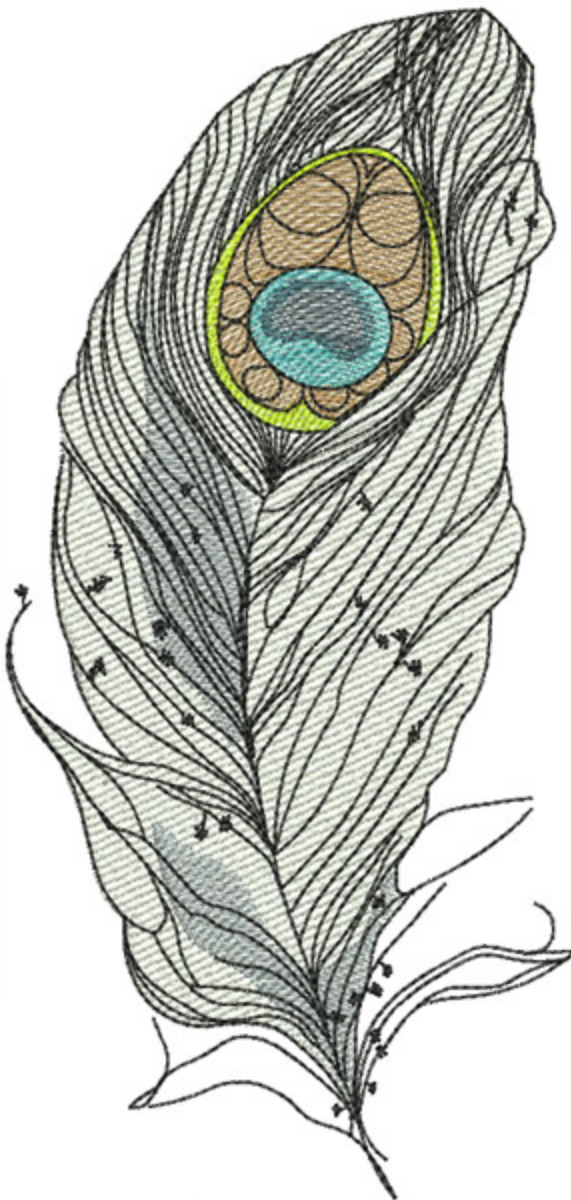

FICOfTheAir6x8

Stitches: 26247
Colors: 6
H: 200.0 mm
W: 96.6 mm

H: 7.87 in
W: 3.80 in

Color Sequence:

1. White 1802
Brand: Madeira Neon Polyester
2. Lavender Lilac 1933
Brand: Madeira poly
3. Cristy Blue 1830
Brand: Madeira Neon Polyester
4. Blue Frost 1827
Brand: Madeira Neon Polyester
5. Marlin 1797
Brand: Madeira Neon Polyester
6. Black 1800
Brand: Madeira Neon Polyester

FICPeacockEye6x8

Stitches: 22807
Colors: 7
H: 200.0 mm
W: 94.9 mm

H: 7.87 in
W: 3.73 in

Color Sequence:

1.  White 1802
Brand: Madeira Neon Polyester
2.  Chocolate Lab 1857
Brand: Madeira poly
3.  Key Lime 1940
Brand: Madeira poly
4.  Periwinkle 1893
Brand: Madeira Neon Polyester
5.  Council 1762
Brand: Madeira Neon Polyester
6.  Dover Grey 1612
Brand: Madeira Neon Polyester
7.  Black 1800
Brand: Madeira Neon Polyester