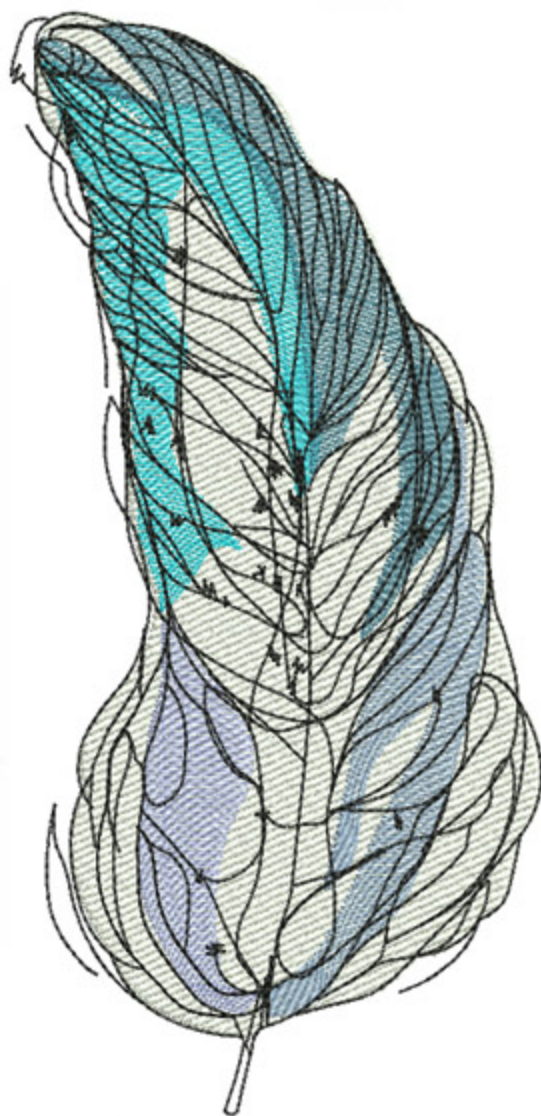

FICEyeOfBlue6x8

Stitches: 15202
Colors: 7
H: 200.0 mm
W: 92.1 mm

H: 7.87 in
W: 3.63 in

Color Sequence:

1. White 1802
Brand: Madeira Neon Polyester
2. Winter Gray 1572
Brand: Madeira poly
3. Chamois 1738
Brand: Madeira Neon Polyester
4. Blue Frost 1827
Brand: Madeira Neon Polyester
5. Cerulean 1842
Brand: Madeira Neon Polyester
6. Bahamas Blue 1930
Brand: Madeira poly
7. Black 1800
Brand: Madeira Neon Polyester

FICOfTheAir6x8

Stitches: 26247
Colors: 6
H: 200.0 mm
W: 96.6 mm

H: 7.87 in
W: 3.80 in

Color Sequence:

1. White 1802
Brand: Madeira Neon Polyester
2. Lavender Lilac 1933
Brand: Madeira poly
3. Cristy Blue 1830
Brand: Madeira Neon Polyester
4. Blue Frost 1827
Brand: Madeira Neon Polyester
5. Marlin 1797
Brand: Madeira Neon Polyester
6. Black 1800
Brand: Madeira Neon Polyester