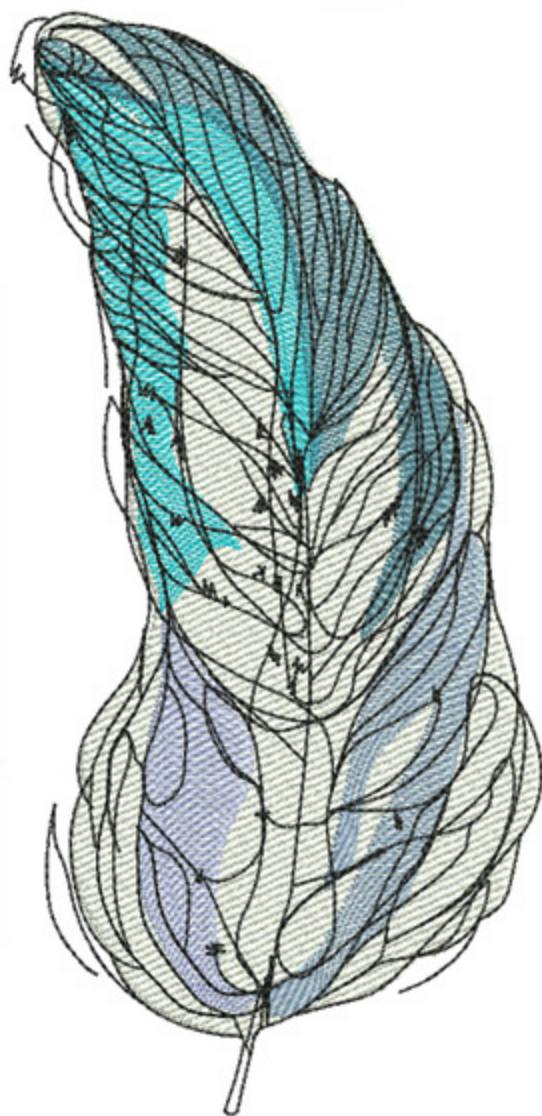

FICEyeOfBlue5x7

Stitches: 12637
Colors: 7
H: 175.0 mm
W: 80.6 mm

H: 6.89 in
W: 3.17 in

Color Sequence:

1.  White 1802
Brand: Madeira Neon Polyester
2.  Winter Gray 1572
Brand: Madeira poly
3.  Chamois 1738
Brand: Madeira Neon Polyester
4.  Blue Frost 1827
Brand: Madeira Neon Polyester
5.  Cerulean 1842
Brand: Madeira Neon Polyester
6.  Bahamas Blue 1930
Brand: Madeira poly
7.  Black 1800
Brand: Madeira Neon Polyester

FICOfTheAir5x7

Stitches: 21359
Colors: 6
H: 175.0 mm
W: 84.5 mm

H: 6.89 in
W: 3.33 in

Color Sequence:

1. White 1802
Brand: Madeira Neon Polyester
2. Lavender Lilac 1933
Brand: Madeira poly
3. Cristy Blue 1830
Brand: Madeira Neon Polyester
4. Blue Frost 1827
Brand: Madeira Neon Polyester
5. Marlin 1797
Brand: Madeira Neon Polyester
6. Black 1800
Brand: Madeira Neon Polyester

FICPeacockEye5x7

Stitches: 18821
Colors: 7
H: 175.0 mm
W: 83.1 mm

H: 6.89 in
W: 3.27 in

Color Sequence:

1.  White 1802
Brand: Madeira Neon Polyester
2.  Chocolate Lab 1857
Brand: Madeira poly
3.  Key Lime 1940
Brand: Madeira poly
4.  Periwinkle 1893
Brand: Madeira Neon Polyester
5.  Council 1762
Brand: Madeira Neon Polyester
6.  Dover Grey 1612
Brand: Madeira Neon Polyester
7.  Black 1800
Brand: Madeira Neon Polyester