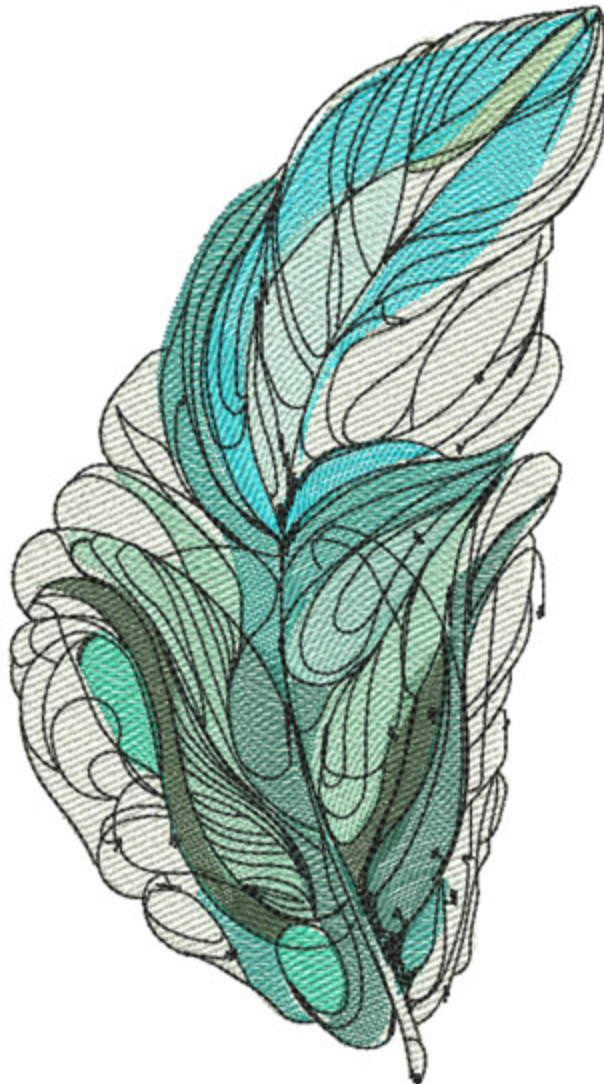

FICRedAndYellow5x7

Stitches: 26937
Colors: 7
H: 175.0 mm
W: 104.2 mm

H: 6.89 in
W: 4.10 in

Color Sequence:

1. White 1802
Brand: Madeira Neon Polyester
2. Sunflower 1980
Brand: Madeira Neon Polyester
3. Whipped Butterscotch 1771
Brand: Madeira Neon Polyester
4. Chinese Yellow 1866
Brand: Madeira Neon Polyester
5. Sunflower 1980
Brand: Madeira Neon Polyester
6. Salsa 1588
Brand: Madeira poly
7. Conch Shell 1616
Brand: Madeira poly
8. Black 1800
Brand: Madeira Neon Polyester

FICSand5x7

Stitches: 20838
Colors: 8
H: 175.0 mm
W: 65.8 mm

H: 6.89 in
W: 2.59 in

Color Sequence:

1. White 1802
Brand: Madeira Neon Polyester
2. Silvery Grey 1840
Brand: Madeira Neon Polyester
3. Ice Fishing 1611
Brand: Madeira Neon Polyester
4. Havisham Tule 1853
Brand: Madeira Neon Polyester
5. Chicken Stock 1725
Brand: Madeira Neon Polyester
6. Cornmeal 1561
Brand: Madeira poly
7. Glow 1826
Brand: Madeira Neon Polyester
8. Black 1800
Brand: Madeira Neon Polyester

FICSmoney5x7

Stitches: 16916
Colors: 6
H: 175.0 mm
W: 63.8 mm

H: 6.89 in
W: 2.51 in

Color Sequence:

1. White 1802
Brand: Madeira Neon Polyester
2. Periwinkle 1893
Brand: Madeira Neon Polyester
3. Dolphin 1695
Brand: Madeira Neon Polyester
4. Cadet Blue 1964
Brand: Madeira Neon Polyester
5. Sky Blue 1874
Brand: Madeira Neon Polyester
6. Black 1800
Brand: Madeira Neon Polyester

FICUndersea5x7

Stitches: 28404
 Colors: 11
 H: 175.0 mm
 W: 97.5 mm

H: 6.89 in
 W: 2.51 in

Color Sequence:

1. White 1802
Brand: Madeira Neon Polyester
2. Bay Green 1996
Brand: Madeira Neon Polyester
3. Mild Spruce 1702
Brand: Madeira Neon Polyester
4. Blue Frost 1827
Brand: Madeira Neon Polyester
5. Mint Julep 1645
Brand: Madeira Neon Polyester
6. Green Turquoise 1799
Brand: Madeira poly
7. Tree Frog 1685
Brand: Madeira Poly
8. Atlantis Teal 1690
Brand: Madeira Neon Polyester
9. Limestone 1692
Brand: Madeira poly
10. Julep 1892
Brand: Madeira Neon Polyester
11. Black 1800
Brand: Madeira Neon Polyester