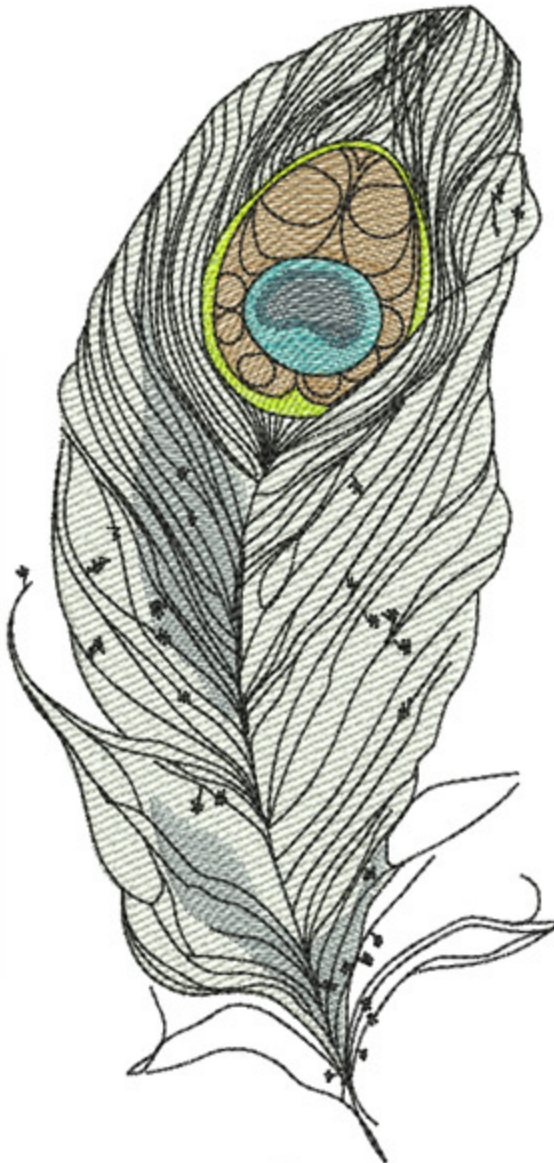

FICOfTheAir5x7

Stitches: 21359
Colors: 6
H: 175.0 mm
W: 84.5 mm

H: 6.89 in
W: 3.33 in

Color Sequence:

1. White 1802
Brand: Madeira Neon Polyester
2. Lavender Lilac 1933
Brand: Madeira poly
3. Cristy Blue 1830
Brand: Madeira Neon Polyester
4. Blue Frost 1827
Brand: Madeira Neon Polyester
5. Marlin 1797
Brand: Madeira Neon Polyester
6. Black 1800
Brand: Madeira Neon Polyester

FICPeacockEye5x7

Stitches: 18821
Colors: 7
H: 175.0 mm
W: 83.1 mm

H: 6.89 in
W: 3.27 in

Color Sequence:

1.  White 1802
Brand: Madeira Neon Polyester
2.  Chocolate Lab 1857
Brand: Madeira poly
3.  Key Lime 1940
Brand: Madeira poly
4.  Periwinkle 1893
Brand: Madeira Neon Polyester
5.  Council 1762
Brand: Madeira Neon Polyester
6.  Dover Grey 1612
Brand: Madeira Neon Polyester
7.  Black 1800
Brand: Madeira Neon Polyester

FICRedAndYellow5x7

Stitches: 26937
Colors: 7
H: 175.0 mm
W: 104.2 mm

H: 6.89 in
W: 4.10 in

Color Sequence:

1. White 1802
Brand: Madeira Neon Polyester
2. Sunflower 1980
Brand: Madeira Neon Polyester
3. Whipped Butterscotch 1771
Brand: Madeira Neon Polyester
4. Chinese Yellow 1866
Brand: Madeira Neon Polyester
5. Sunflower 1980
Brand: Madeira Neon Polyester
6. Salsa 1588
Brand: Madeira poly
7. Conch Shell 1616
Brand: Madeira poly
8. Black 1800
Brand: Madeira Neon Polyester