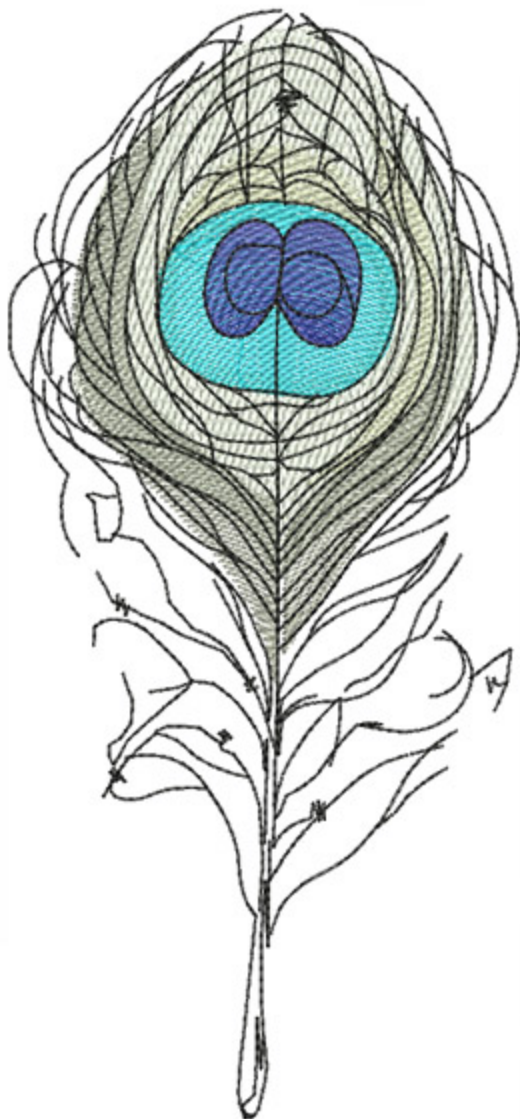

FICAtmosphere5x7

Stitches: 19641
Colors: 10
H: 175.0 mm
W: 96.3 mm

H: 6.88 in
W: 3.79 in

Color Sequence:

1. White 1802
Brand: Madeira Neon Polyester
2. Atlantis Teal 1690
Brand: Madeira Neon Polyester
3. Slate Blue 1760
Brand: Madeira Neon Polyester
4. Pale Jeans 1960
Brand: Madeira Neon Polyester
5. Sky Blue 1874
Brand: Madeira Neon Polyester
6. Tree Frog 1685
Brand: Madeira Poly
7. Polished Silver 1505
Brand: Madeira poly
8. Celestial Tule 1682
Brand: Madeira Neon Polyester
9. Julep 1892
Brand: Madeira Neon Polyester
10. Black 1800
Brand: Madeira Neon Polyester

FICATouchOfTeal5x7

Stitches: 19737
Colors: 7
H: 175.0 mm
W: 64.0 mm

H: 6.89 in
W: 2.52 in

Color Sequence:

1. White 1802
Brand: Madeira Neon Polyester
2. Blue Frost 1827
Brand: Madeira Neon Polyester
3. Pale Jeans 1960
Brand: Madeira Neon Polyester
4. Blue Spruce 1961
Brand: Madeira poly
5. Ice Fishing 1611
Brand: Madeira Neon Polyester
6. Dover Grey 1612
Brand: Madeira Neon Polyester
7. Black 1800
Brand: Madeira Neon Polyester

FICBluePurpleGrey5x7

Stitches: 17374
Colors: 9
H: 175.0 mm
W: 50.5 mm

H: 6.89 in
W: 1.98 in

Color Sequence:

1. White 1802
Brand: Madeira Neon Polyester
2. Cerulean 1842
Brand: Madeira Neon Polyester
3. Cristy Blue 1830
Brand: Madeira Neon Polyester
4. Bahamas Blue 1930
Brand: Madeira poly
5. Lavender Blue 1522
Brand: Madeira poly
6. Pea Coat Lining 1507
Brand: Madeira poly
7. Deep Steel Blue 1506
Brand: Madeira poly
8. Winter Gray 1572
Brand: Madeira poly
9. Black 1800
Brand: Madeira Neon Polyester

FICEyeOfBlue5x7

Stitches: 12637
Colors: 7
H: 175.0 mm
W: 80.6 mm

H: 6.89 in
W: 3.17 in

Color Sequence:

1.  White 1802
Brand: Madeira Neon Polyester
2.  Winter Gray 1572
Brand: Madeira poly
3.  Chamois 1738
Brand: Madeira Neon Polyester
4.  Blue Frost 1827
Brand: Madeira Neon Polyester
5.  Cerulean 1842
Brand: Madeira Neon Polyester
6.  Bahamas Blue 1930
Brand: Madeira poly
7.  Black 1800
Brand: Madeira Neon Polyester