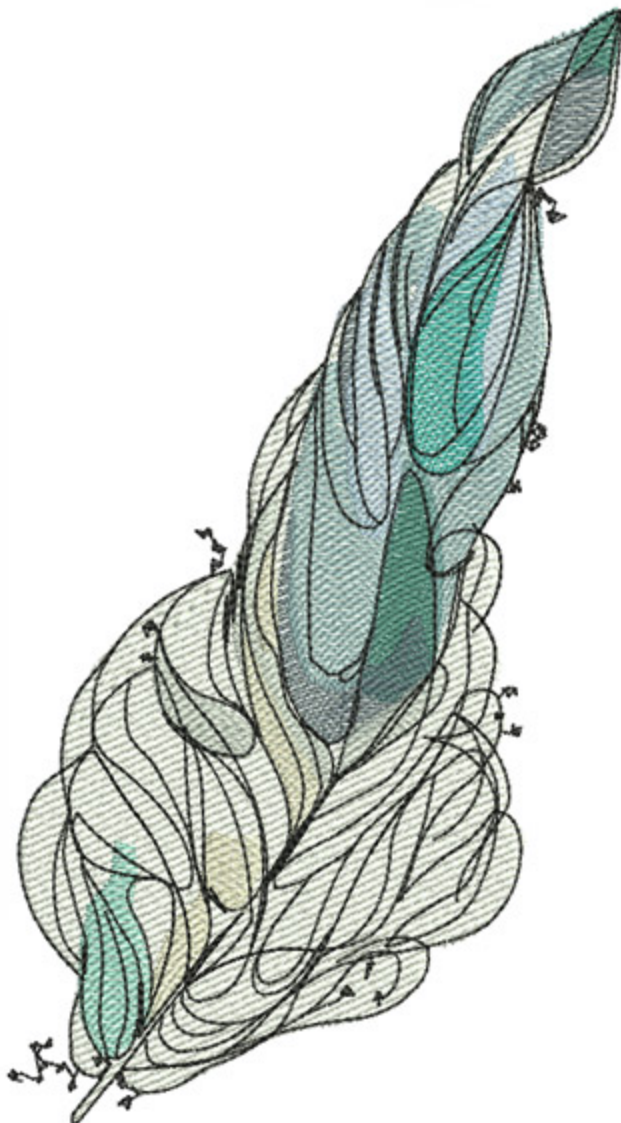

FICARiel5x7

Stitches: 20372
 Colors: 10
 H: 175.0 mm
 W: 65.3 mm

 H: 6.89 in
 W: 2.57 in

Color Sequence:

1. White 1802
Brand: Madeira Neon Polyester
2. Little Boy Blue 1532
Brand: Madeira poly
3. New England 1642
Brand: Madeira Neon Polyester
4. Atlantis Teal 1690
Brand: Madeira Neon Polyester
5. Twister 1614
Brand: Madeira Poly
6. Metwand 1626
Brand: Madeira Neon Polyester
7. Moonbeam 1661
Brand: Madeira poly
8. Silverside 1718
Brand: Madeira Neon Polyester
9. Isle Green 1847
Brand: Madeira Neon Polyester
10. Black 1800
Brand: Madeira Neon Polyester

FICAtmosphere5x7

Stitches: 19641
Colors: 10
H: 175.0 mm
W: 96.3 mm

H: 6.88 in
W: 3.79 in

Color Sequence:

1. White 1802
Brand: Madeira Neon Polyester
2. Atlantis Teal 1690
Brand: Madeira Neon Polyester
3. Slate Blue 1760
Brand: Madeira Neon Polyester
4. Pale Jeans 1960
Brand: Madeira Neon Polyester
5. Sky Blue 1874
Brand: Madeira Neon Polyester
6. Tree Frog 1685
Brand: Madeira Poly
7. Polished Silver 1505
Brand: Madeira poly
8. Celestial Tule 1682
Brand: Madeira Neon Polyester
9. Julep 1892
Brand: Madeira Neon Polyester
10. Black 1800
Brand: Madeira Neon Polyester

FICATouchOfTeal5x7

Stitches: 19737
Colors: 7
H: 175.0 mm
W: 64.0 mm

H: 6.89 in
W: 2.52 in

Color Sequence:

1. White 1802
Brand: Madeira Neon Polyester
2. Blue Frost 1827
Brand: Madeira Neon Polyester
3. Pale Jeans 1960
Brand: Madeira Neon Polyester
4. Blue Spruce 1961
Brand: Madeira poly
5. Ice Fishing 1611
Brand: Madeira Neon Polyester
6. Dover Grey 1612
Brand: Madeira Neon Polyester
7. Black 1800
Brand: Madeira Neon Polyester