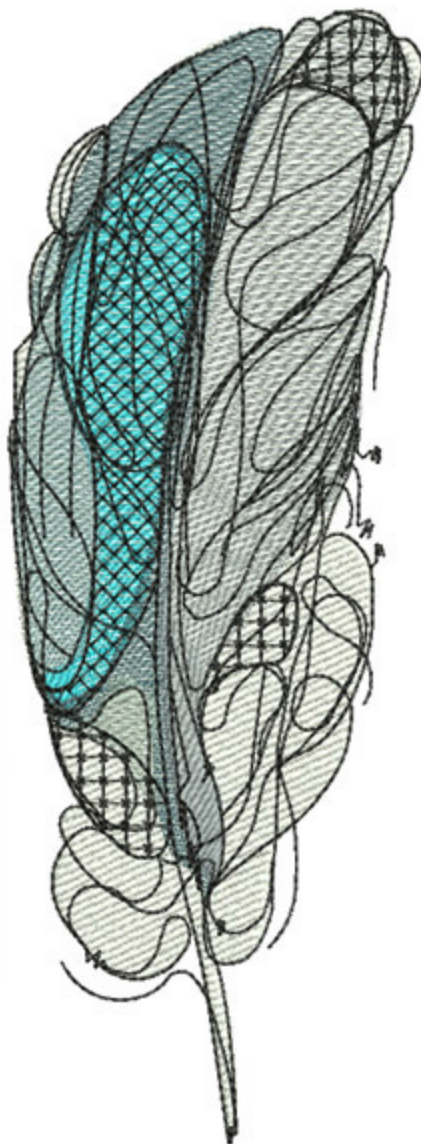

FICARiel5x7

Stitches: 20372
 Colors: 10
 H: 175.0 mm
 W: 65.3 mm

 H: 6.89 in
 W: 2.57 in

Color Sequence:

1. White 1802
Brand: Madeira Neon Polyester
2. Little Boy Blue 1532
Brand: Madeira poly
3. New England 1642
Brand: Madeira Neon Polyester
4. Atlantis Teal 1690
Brand: Madeira Neon Polyester
5. Twister 1614
Brand: Madeira Poly
6. Metwand 1626
Brand: Madeira Neon Polyester
7. Moonbeam 1661
Brand: Madeira poly
8. Silverside 1718
Brand: Madeira Neon Polyester
9. Isle Green 1847
Brand: Madeira Neon Polyester
10. Black 1800
Brand: Madeira Neon Polyester

FICAtmosphere5x7

Stitches: 19641
Colors: 10
H: 175.0 mm
W: 96.3 mm

H: 6.88 in
W: 3.79 in

Color Sequence:

1. White 1802
Brand: Madeira Neon Polyester
2. Atlantis Teal 1690
Brand: Madeira Neon Polyester
3. Slate Blue 1760
Brand: Madeira Neon Polyester
4. Pale Jeans 1960
Brand: Madeira Neon Polyester
5. Sky Blue 1874
Brand: Madeira Neon Polyester
6. Tree Frog 1685
Brand: Madeira Poly
7. Polished Silver 1505
Brand: Madeira poly
8. Celestial Tule 1682
Brand: Madeira Neon Polyester
9. Julep 1892
Brand: Madeira Neon Polyester
10. Black 1800
Brand: Madeira Neon Polyester

FICATouchOfTeal5x7

Stitches: 19737
Colors: 7
H: 175.0 mm
W: 64.0 mm

H: 6.89 in
W: 2.52 in

Color Sequence:

1. White 1802
Brand: Madeira Neon Polyester
2. Blue Frost 1827
Brand: Madeira Neon Polyester
3. Pale Jeans 1960
Brand: Madeira Neon Polyester
4. Blue Spruce 1961
Brand: Madeira poly
5. Ice Fishing 1611
Brand: Madeira Neon Polyester
6. Dover Grey 1612
Brand: Madeira Neon Polyester
7. Black 1800
Brand: Madeira Neon Polyester