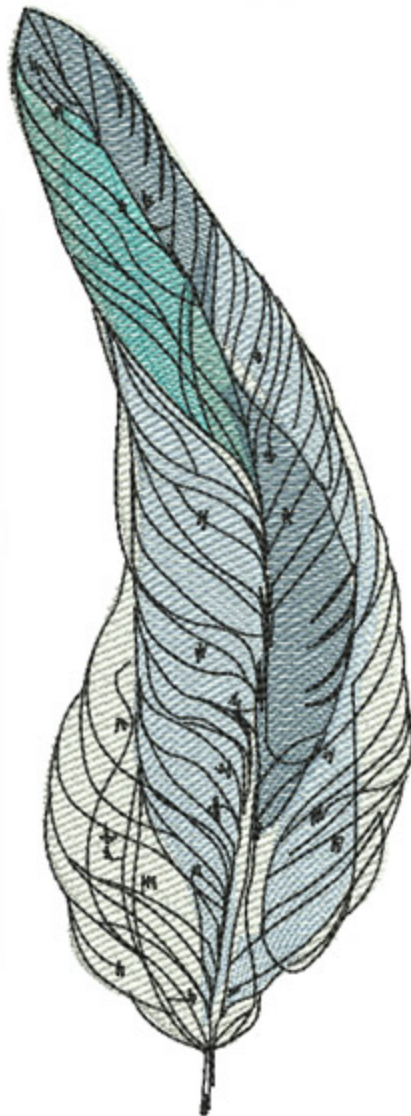

FICRedAndYellow5x7

Stitches: 26937
Colors: 7
H: 175.0 mm
W: 104.2 mm

H: 6.89 in
W: 4.10 in

Color Sequence:

1. White 1802
Brand: Madeira Neon Polyester
2. Sunflower 1980
Brand: Madeira Neon Polyester
3. Whipped Butterscotch 1771
Brand: Madeira Neon Polyester
4. Chinese Yellow 1866
Brand: Madeira Neon Polyester
5. Sunflower 1980
Brand: Madeira Neon Polyester
6. Salsa 1588
Brand: Madeira poly
7. Conch Shell 1616
Brand: Madeira poly
8. Black 1800
Brand: Madeira Neon Polyester

FICSand5x7

Stitches: 20838
Colors: 8
H: 175.0 mm
W: 65.8 mm

H: 6.89 in
W: 2.59 in

Color Sequence:

1. White 1802
Brand: Madeira Neon Polyester
2. Silvery Grey 1840
Brand: Madeira Neon Polyester
3. Ice Fishing 1611
Brand: Madeira Neon Polyester
4. Havisham Tule 1853
Brand: Madeira Neon Polyester
5. Chicken Stock 1725
Brand: Madeira Neon Polyester
6. Cornmeal 1561
Brand: Madeira poly
7. Glow 1826
Brand: Madeira Neon Polyester
8. Black 1800
Brand: Madeira Neon Polyester

FICSmoney5x7

Stitches: 16916
Colors: 6
H: 175.0 mm
W: 63.8 mm

H: 6.89 in
W: 2.51 in

Color Sequence:

1. White 1802
Brand: Madeira Neon Polyester
2. Periwinkle 1893
Brand: Madeira Neon Polyester
3. Dolphin 1695
Brand: Madeira Neon Polyester
4. Cadet Blue 1964
Brand: Madeira Neon Polyester
5. Sky Blue 1874
Brand: Madeira Neon Polyester
6. Black 1800
Brand: Madeira Neon Polyester

FICUndersea5x7

Stitches: 28404
 Colors: 11
 H: 175.0 mm
 W: 97.5 mm

H: 6.89 in
 W: 2.51 in

Color Sequence:

1. White 1802
Brand: Madeira Neon Polyester
2. Bay Green 1996
Brand: Madeira Neon Polyester
3. Mild Spruce 1702
Brand: Madeira Neon Polyester
4. Blue Frost 1827
Brand: Madeira Neon Polyester
5. Mint Julep 1645
Brand: Madeira Neon Polyester
6. Green Turquoise 1799
Brand: Madeira poly
7. Tree Frog 1685
Brand: Madeira Poly
8. Atlantis Teal 1690
Brand: Madeira Neon Polyester
9. Limestone 1692
Brand: Madeira poly
10. Julep 1892
Brand: Madeira Neon Polyester
11. Black 1800
Brand: Madeira Neon Polyester