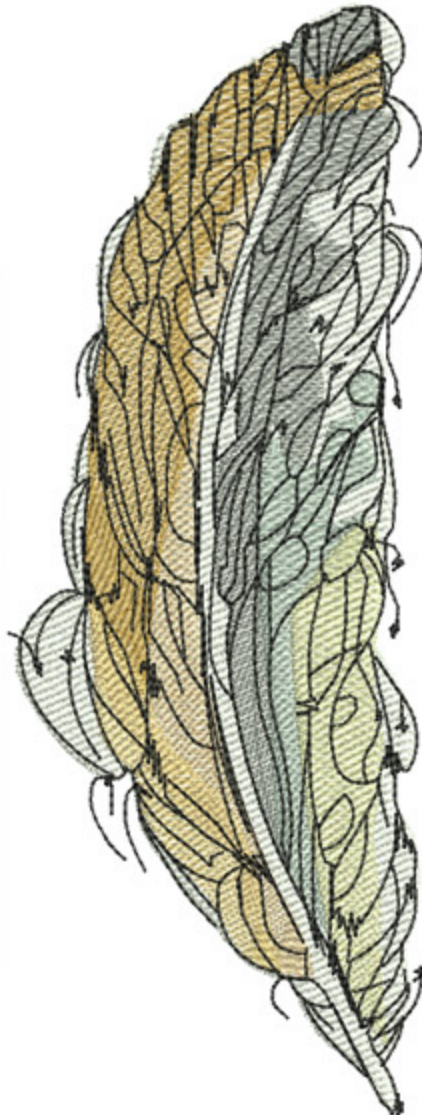

FICAtmosphere5x7

Stitches: 19641
Colors: 10
H: 175.0 mm
W: 96.3 mm

H: 6.88 in
W: 3.79 in

Color Sequence:

1. White 1802
Brand: Madeira Neon Polyester
2. Atlantis Teal 1690
Brand: Madeira Neon Polyester
3. Slate Blue 1760
Brand: Madeira Neon Polyester
4. Pale Jeans 1960
Brand: Madeira Neon Polyester
5. Sky Blue 1874
Brand: Madeira Neon Polyester
6. Tree Frog 1685
Brand: Madeira Poly
7. Polished Silver 1505
Brand: Madeira poly
8. Celestial Tule 1682
Brand: Madeira Neon Polyester
9. Julep 1892
Brand: Madeira Neon Polyester
10. Black 1800
Brand: Madeira Neon Polyester

FICPeacockEye5x7

Stitches: 18821
Colors: 7
H: 175.0 mm
W: 83.1 mm

H: 6.89 in
W: 3.27 in

Color Sequence:

1.  White 1802
Brand: Madeira Neon Polyester
2.  Chocolate Lab 1857
Brand: Madeira poly
3.  Key Lime 1940
Brand: Madeira poly
4.  Periwinkle 1893
Brand: Madeira Neon Polyester
5.  Council 1762
Brand: Madeira Neon Polyester
6.  Dover Grey 1612
Brand: Madeira Neon Polyester
7.  Black 1800
Brand: Madeira Neon Polyester

FICRedAndYellow5x7

Stitches: 26937
Colors: 7
H: 175.0 mm
W: 104.2 mm

H: 6.89 in
W: 4.10 in

Color Sequence:

1. White 1802
Brand: Madeira Neon Polyester
2. Sunflower 1980
Brand: Madeira Neon Polyester
3. Whipped Butterscotch 1771
Brand: Madeira Neon Polyester
4. Chinese Yellow 1866
Brand: Madeira Neon Polyester
5. Sunflower 1980
Brand: Madeira Neon Polyester
6. Salsa 1588
Brand: Madeira poly
7. Conch Shell 1616
Brand: Madeira poly
8. Black 1800
Brand: Madeira Neon Polyester

FICSand5x7

Stitches: 20838
Colors: 8
H: 175.0 mm
W: 65.8 mm

H: 6.89 in
W: 2.59 in

Color Sequence:

1. White 1802
Brand: Madeira Neon Polyester
2. Silvery Grey 1840
Brand: Madeira Neon Polyester
3. Ice Fishing 1611
Brand: Madeira Neon Polyester
4. Havisham Tule 1853
Brand: Madeira Neon Polyester
5. Chicken Stock 1725
Brand: Madeira Neon Polyester
6. Cornmeal 1561
Brand: Madeira poly
7. Glow 1826
Brand: Madeira Neon Polyester
8. Black 1800
Brand: Madeira Neon Polyester