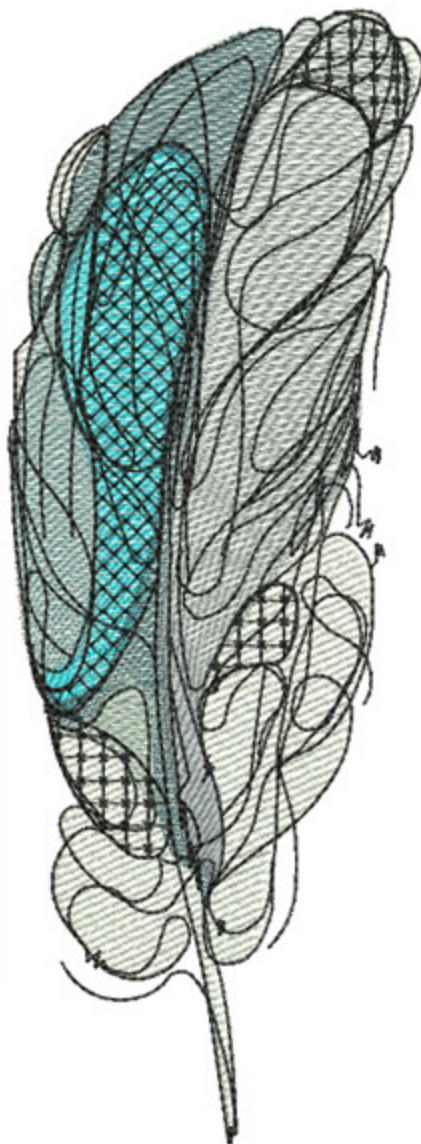

FICArial4x5

Stitches: 12691
 Colors: 10
 H: 127.2 mm
 W: 47.5 mm

H: 5.00 in
 W: 2.42 in

Color Sequence:

1. White 1802
Brand: Madeira Neon Polyester
2. Little Boy Blue 1532
Brand: Madeira poly
3. New England 1642
Brand: Madeira Neon Polyester
4. Atlantis Teal 1690
Brand: Madeira Neon Polyester
5. Twister 1614
Brand: Madeira Poly
6. Metwand 1626
Brand: Madeira Neon Polyester
7. Moonbeam 1661
Brand: Madeira poly
8. Silverside 1718
Brand: Madeira Neon Polyester
9. Isle Green 1847
Brand: Madeira Neon Polyester
10. Black 1800
Brand: Madeira Neon Polyester

FICAtmosphere4x5

Stitches: 12332
Colors: 10
H: 127.2 mm
W: 70.1 mm

H: 5.00 in
W: 2.76 in

Color Sequence:

1. White 1802
Brand: Madeira Neon Polyester
2. Atlantis Teal 1690
Brand: Madeira Neon Polyester
3. Slate Blue 1760
Brand: Madeira Neon Polyester
4. Pale Jeans 1960
Brand: Madeira Neon Polyester
5. Sky Blue 1874
Brand: Madeira Neon Polyester
6. Tree Frog 1685
Brand: Madeira Poly
7. Polished Silver 1505
Brand: Madeira poly
8. Celestial Tule 1682
Brand: Madeira Neon Polyester
9. Julep 1892
Brand: Madeira Neon Polyester
10. Black 1800
Brand: Madeira Neon Polyester

FICATouchOfTeal4x5

Stitches: 12312
Colors: 7
H: 127.2 mm
W: 46.6 mm

H: 5.00 in
W: 1.83 in

Color Sequence:

1. White 1802
Brand: Madeira Neon Polyester
2. Blue Frost 1827
Brand: Madeira Neon Polyester
3. Pale Jeans 1960
Brand: Madeira Neon Polyester
4. Blue Spruce 1961
Brand: Madeira poly
5. Ice Fishing 1611
Brand: Madeira Neon Polyester
6. Dover Grey 1612
Brand: Madeira Neon Polyester
7. Black 1800
Brand: Madeira Neon Polyester