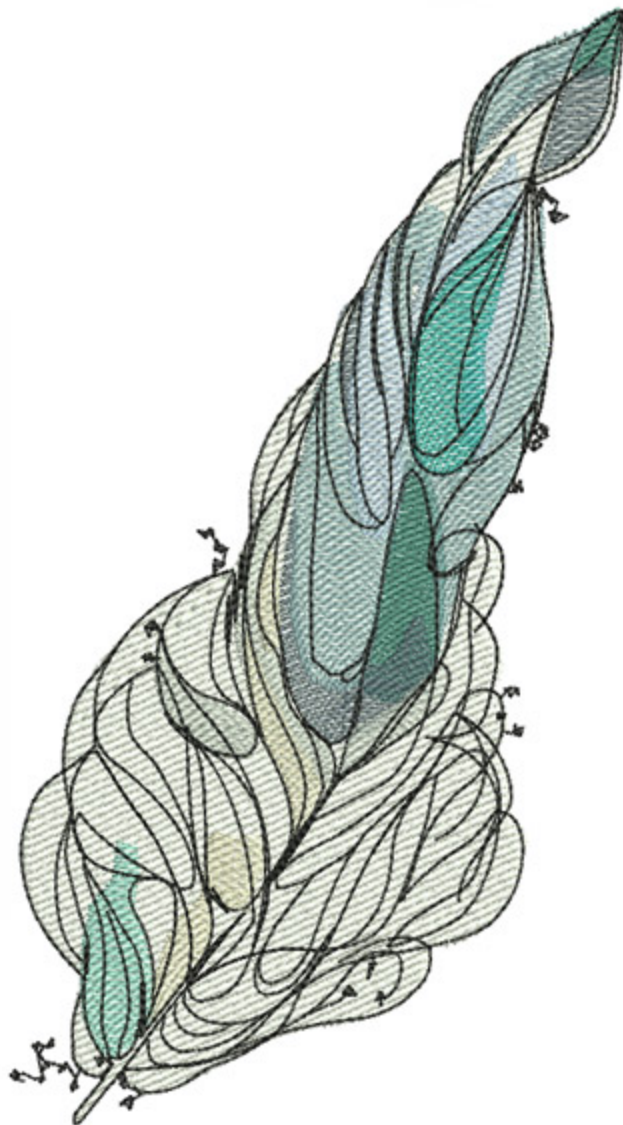

FICArial4x5

Stitches: 12691
 Colors: 10
 H: 127.2 mm
 W: 47.5 mm

H: 5.00 in
 W: 2.42 in

Color Sequence:

1. White 1802
Brand: Madeira Neon Polyester
2. Little Boy Blue 1532
Brand: Madeira poly
3. New England 1642
Brand: Madeira Neon Polyester
4. Atlantis Teal 1690
Brand: Madeira Neon Polyester
5. Twister 1614
Brand: Madeira Poly
6. Metwand 1626
Brand: Madeira Neon Polyester
7. Moonbeam 1661
Brand: Madeira poly
8. Silverside 1718
Brand: Madeira Neon Polyester
9. Isle Green 1847
Brand: Madeira Neon Polyester
10. Black 1800
Brand: Madeira Neon Polyester

FICAtmosphere4x5

Stitches: 12332
Colors: 10
H: 127.2 mm
W: 70.1 mm

H: 5.00 in
W: 2.76 in

Color Sequence:

1. White 1802
Brand: Madeira Neon Polyester
2. Atlantis Teal 1690
Brand: Madeira Neon Polyester
3. Slate Blue 1760
Brand: Madeira Neon Polyester
4. Pale Jeans 1960
Brand: Madeira Neon Polyester
5. Sky Blue 1874
Brand: Madeira Neon Polyester
6. Tree Frog 1685
Brand: Madeira Poly
7. Polished Silver 1505
Brand: Madeira poly
8. Celestial Tule 1682
Brand: Madeira Neon Polyester
9. Julep 1892
Brand: Madeira Neon Polyester
10. Black 1800
Brand: Madeira Neon Polyester

FICATouchOfTeal4x5

Stitches: 12312
Colors: 7
H: 127.2 mm
W: 46.6 mm

H: 5.00 in
W: 1.83 in

Color Sequence:

1. White 1802
Brand: Madeira Neon Polyester
2. Blue Frost 1827
Brand: Madeira Neon Polyester
3. Pale Jeans 1960
Brand: Madeira Neon Polyester
4. Blue Spruce 1961
Brand: Madeira poly
5. Ice Fishing 1611
Brand: Madeira Neon Polyester
6. Dover Grey 1612
Brand: Madeira Neon Polyester
7. Black 1800
Brand: Madeira Neon Polyester