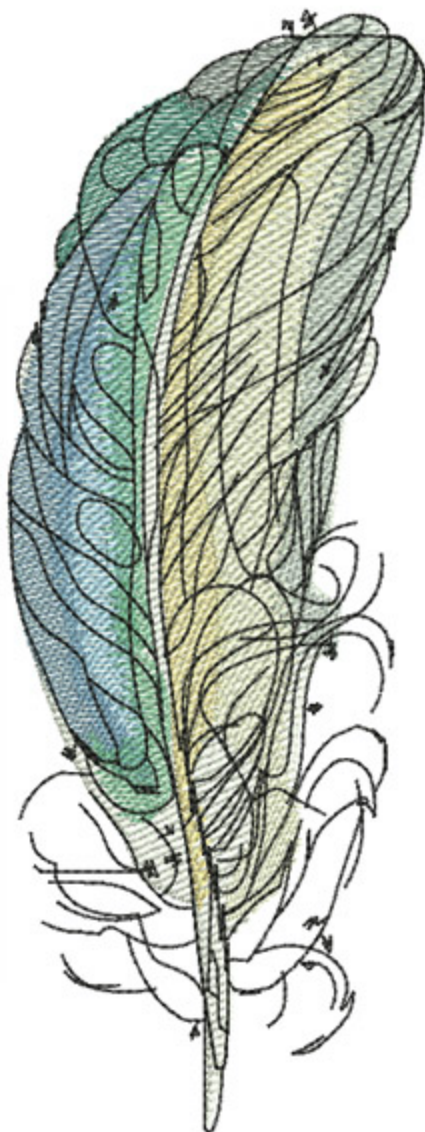

FICArial4x5

Stitches: 12691
 Colors: 10
 H: 127.2 mm
 W: 47.5 mm

H: 5.00 in
 W: 2.42 in

Color Sequence:

1. White 1802
Brand: Madeira Neon Polyester
2. Little Boy Blue 1532
Brand: Madeira poly
3. New England 1642
Brand: Madeira Neon Polyester
4. Atlantis Teal 1690
Brand: Madeira Neon Polyester
5. Twister 1614
Brand: Madeira Poly
6. Metwand 1626
Brand: Madeira Neon Polyester
7. Moonbeam 1661
Brand: Madeira poly
8. Silverside 1718
Brand: Madeira Neon Polyester
9. Isle Green 1847
Brand: Madeira Neon Polyester
10. Black 1800
Brand: Madeira Neon Polyester

FICAtmosphere4x5

Stitches: 12332
Colors: 10
H: 127.2 mm
W: 70.1 mm

H: 5.00 in
W: 2.76 in

Color Sequence:

1. White 1802
Brand: Madeira Neon Polyester
2. Atlantis Teal 1690
Brand: Madeira Neon Polyester
3. Slate Blue 1760
Brand: Madeira Neon Polyester
4. Pale Jeans 1960
Brand: Madeira Neon Polyester
5. Sky Blue 1874
Brand: Madeira Neon Polyester
6. Tree Frog 1685
Brand: Madeira Poly
7. Polished Silver 1505
Brand: Madeira poly
8. Celestial Tule 1682
Brand: Madeira Neon Polyester
9. Julep 1892
Brand: Madeira Neon Polyester
10. Black 1800
Brand: Madeira Neon Polyester

FICATouchOfTeal4x5

Stitches: 12312
Colors: 7
H: 127.2 mm
W: 46.6 mm

H: 5.00 in
W: 1.83 in

Color Sequence:

1. White 1802
Brand: Madeira Neon Polyester
2. Blue Frost 1827
Brand: Madeira Neon Polyester
3. Pale Jeans 1960
Brand: Madeira Neon Polyester
4. Blue Spruce 1961
Brand: Madeira poly
5. Ice Fishing 1611
Brand: Madeira Neon Polyester
6. Dover Grey 1612
Brand: Madeira Neon Polyester
7. Black 1800
Brand: Madeira Neon Polyester