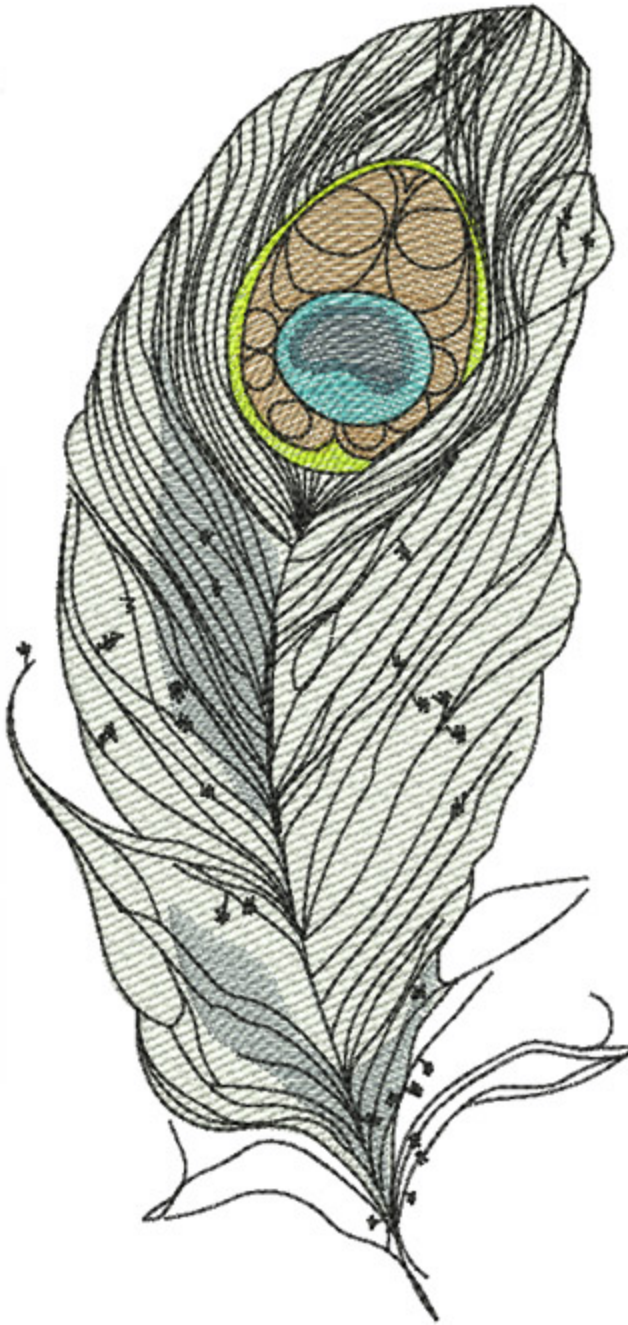

FICOfTheAir4x5

Stitches: 13315
Colors: 6
H: 127.2 mm
W: 61.5 mm

H: 5.00 in
W: 2.42 in

Color Sequence:

1. White 1802
Brand: Madeira Neon Polyester
2. Lavender Lilac 1933
Brand: Madeira poly
3. Cristy Blue 1830
Brand: Madeira Neon Polyester
4. Blue Frost 1827
Brand: Madeira Neon Polyester
5. Marlin 1797
Brand: Madeira Neon Polyester
6. Black 1800
Brand: Madeira Neon Polyester

FICPeacockEye4x5

Stitches: 11998
 Colors: 7
 H: 127.2 mm
 W: 60.3 mm

H: 5.00 in
 W: 2.37 in

Color Sequence:

1. White 1802
Brand: Madeira Neon Polyester
2. Chocolate Lab 1857
Brand: Madeira poly
3. Key Lime 1940
Brand: Madeira poly
4. Periwinkle 1893
Brand: Madeira Neon Polyester
5. Council 1762
Brand: Madeira Neon Polyester
6. Dover Grey 1612
Brand: Madeira Neon Polyester
7. Black 1800
Brand: Madeira Neon Polyester