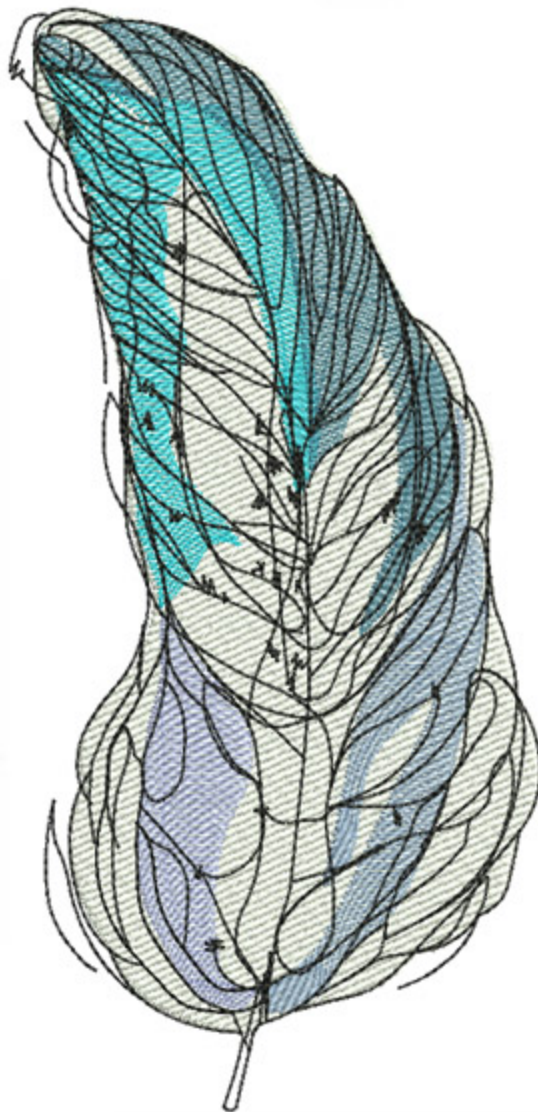

FICEyeOfBlue4x5

Stitches: 8349
Colors: 7
H: 127.2 mm
W: 58.6 mm

H: 5.00 in
W: 2.30 in

Color Sequence:

1. White 1802
Brand: Madeira Neon Polyester
2. Winter Gray 1572
Brand: Madeira poly
3. Chamois 1738
Brand: Madeira Neon Polyester
4. Blue Frost 1827
Brand: Madeira Neon Polyester
5. Cerulean 1842
Brand: Madeira Neon Polyester
6. Bahamas Blue 1930
Brand: Madeira poly
7. Black 1800
Brand: Madeira Neon Polyester

FICOfTheAir4x5

Stitches: 13315
Colors: 6
H: 127.2 mm
W: 61.5 mm

H: 5.00 in
W: 2.42 in

Color Sequence:

1. White 1802
Brand: Madeira Neon Polyester
2. Lavender Lilac 1933
Brand: Madeira poly
3. Cristy Blue 1830
Brand: Madeira Neon Polyester
4. Blue Frost 1827
Brand: Madeira Neon Polyester
5. Marlin 1797
Brand: Madeira Neon Polyester
6. Black 1800
Brand: Madeira Neon Polyester