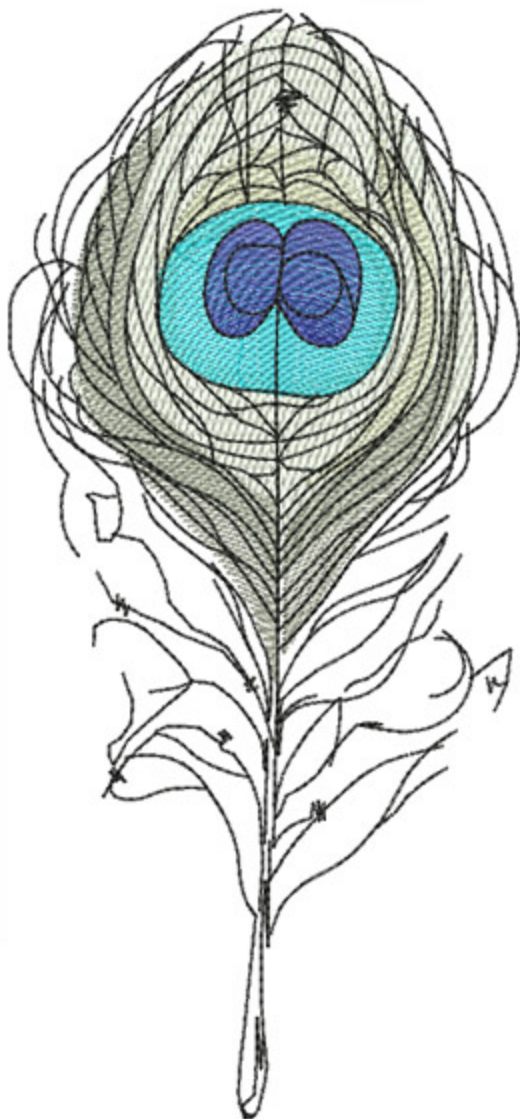

FICAtmosphere4x5

Stitches: 12332
Colors: 10
H: 127.2 mm
W: 70.1 mm

H: 5.00 in
W: 2.76 in

Color Sequence:

1. White 1802
Brand: Madeira Neon Polyester
2. Atlantis Teal 1690
Brand: Madeira Neon Polyester
3. Slate Blue 1760
Brand: Madeira Neon Polyester
4. Pale Jeans 1960
Brand: Madeira Neon Polyester
5. Sky Blue 1874
Brand: Madeira Neon Polyester
6. Tree Frog 1685
Brand: Madeira Poly
7. Polished Silver 1505
Brand: Madeira poly
8. Celestial Tule 1682
Brand: Madeira Neon Polyester
9. Julep 1892
Brand: Madeira Neon Polyester
10. Black 1800
Brand: Madeira Neon Polyester

FICATouchOfTeal4x5

Stitches: 12312
Colors: 7
H: 127.2 mm
W: 46.6 mm

H: 5.00 in
W: 1.83 in

Color Sequence:

1. White 1802
Brand: Madeira Neon Polyester
2. Blue Frost 1827
Brand: Madeira Neon Polyester
3. Pale Jeans 1960
Brand: Madeira Neon Polyester
4. Blue Spruce 1961
Brand: Madeira poly
5. Ice Fishing 1611
Brand: Madeira Neon Polyester
6. Dover Grey 1612
Brand: Madeira Neon Polyester
7. Black 1800
Brand: Madeira Neon Polyester

FICBluePurpleGrey4x5

Stitches: 10791
 Colors: 9
 H: 127.2 mm
 W: 36.8 mm

H: 5.00 in
 W: 1.44 in

Color Sequence:

1. White 1802
Brand: Madeira Neon Polyester
2. Cerulean 1842
Brand: Madeira Neon Polyester
3. Cristy Blue 1830
Brand: Madeira Neon Polyester
4. Bahamas Blue 1930
Brand: Madeira poly
5. Lavender Blue 1522
Brand: Madeira poly
6. Pea Coat Lining 1507
Brand: Madeira poly
7. Deep Steel Blue 1506
Brand: Madeira poly
8. Winter Gray 1572
Brand: Madeira poly
9. Black 1800
Brand: Madeira Neon Polyester

FICEyeOfBlue4x5

Stitches: 8349
Colors: 7
H: 127.2 mm
W: 58.6 mm

H: 5.00 in
W: 2.30 in

Color Sequence:

1. White 1802
Brand: Madeira Neon Polyester
2. Winter Gray 1572
Brand: Madeira poly
3. Chamois 1738
Brand: Madeira Neon Polyester
4. Blue Frost 1827
Brand: Madeira Neon Polyester
5. Cerulean 1842
Brand: Madeira Neon Polyester
6. Bahamas Blue 1930
Brand: Madeira poly
7. Black 1800
Brand: Madeira Neon Polyester