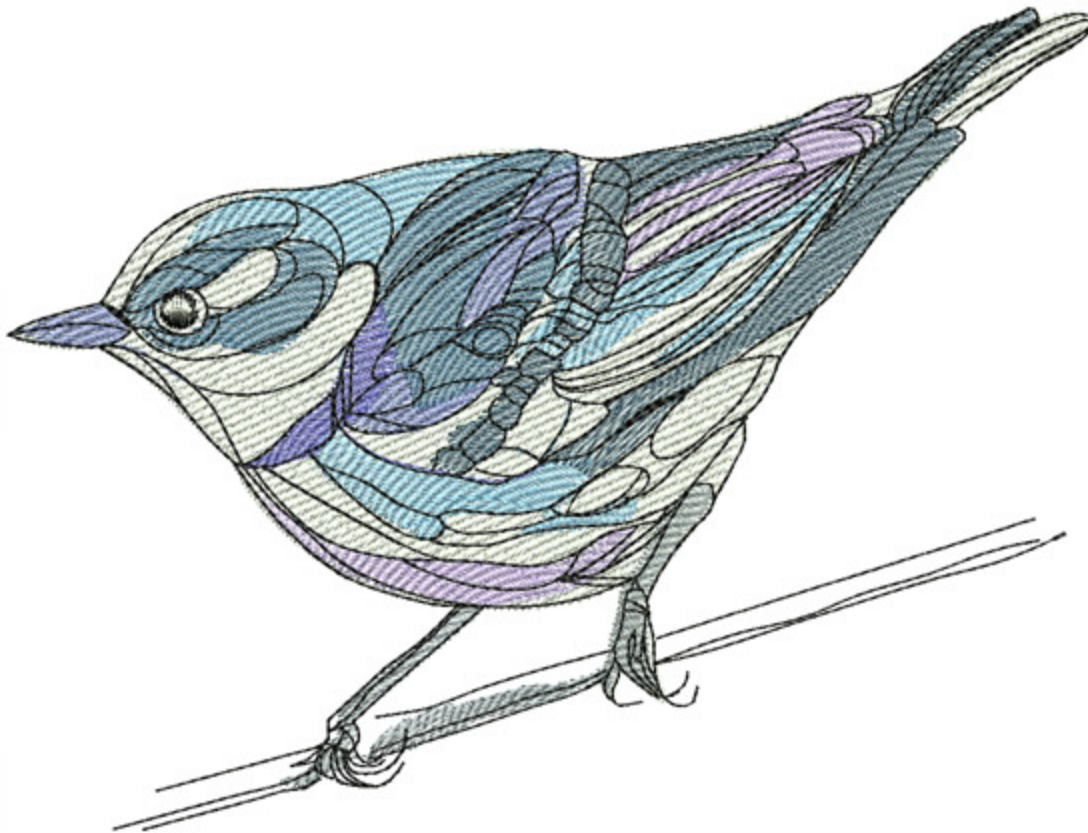

OFFBlueAndPurple8x10

Stitches: 37428
Colors: 9
H: 188.9 mm
W: 250.0 mm

H: 7.43 in
W: 9.87 in