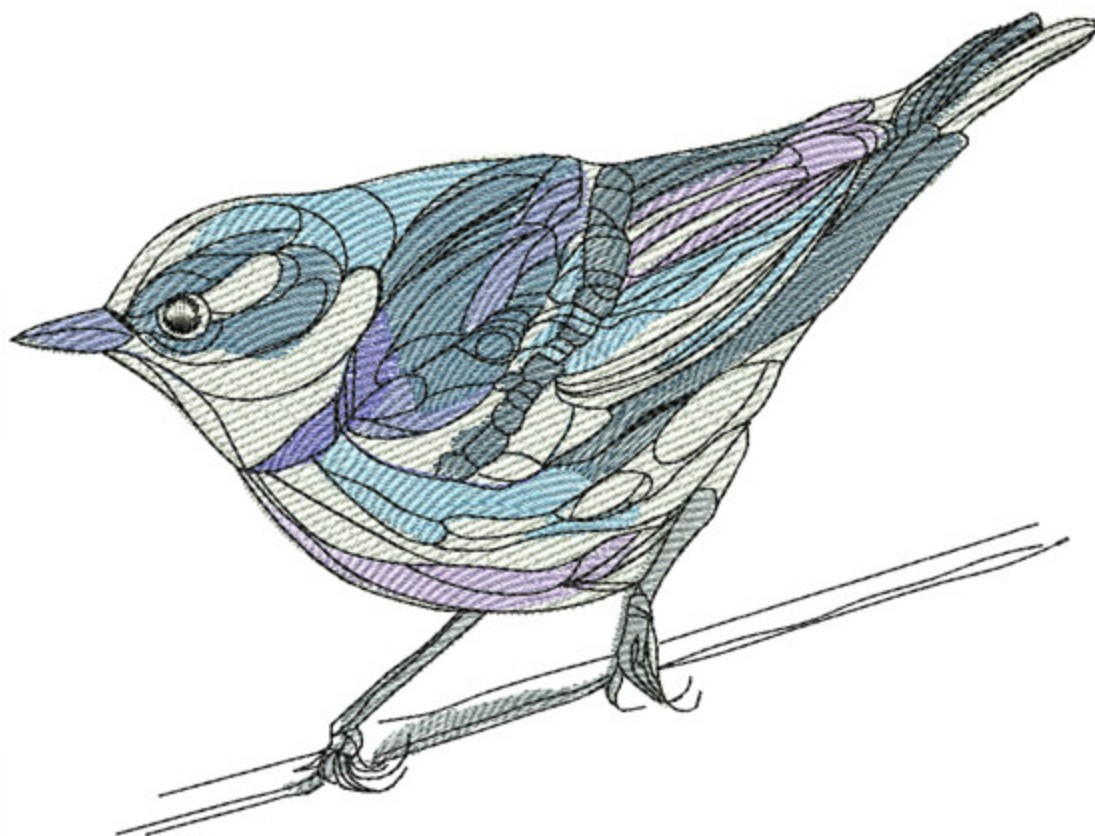

OFFBlueAndPurple6x8

Stitches: 26070
Colors: 9
H: 150.0 mm
W: 198.6 mm

H: 5.90 in
W: 7.81 in