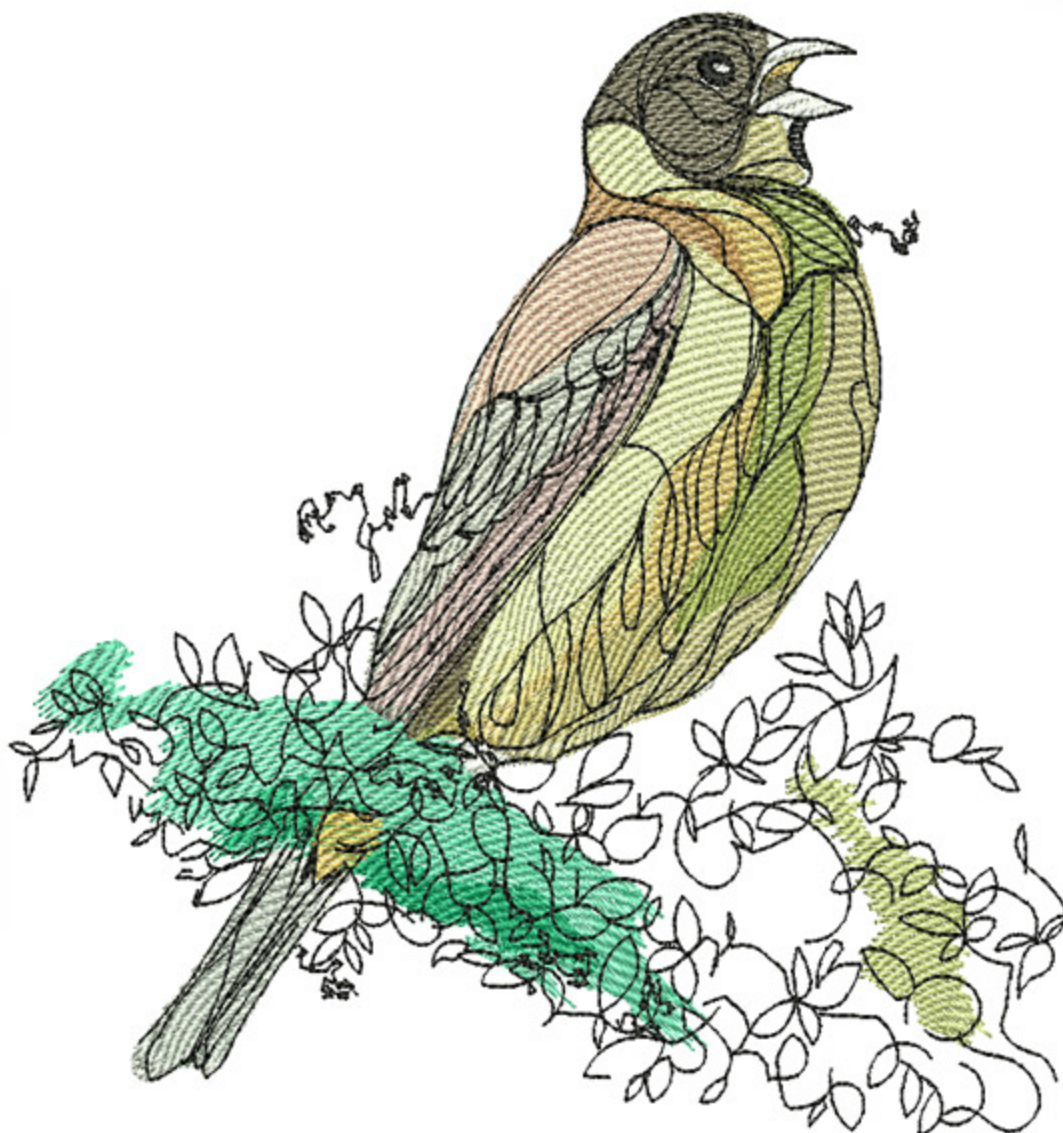

OFFRedCap6x8

Stitches: 18459
 Colors: 9
 H: 165.5 mm
 W: 150.0 mm

H: 6.51 in
 W: 5.91 in

Color Sequence:

1. White 1802
Brand: Madeira Neon Polyester
2. Princess Red 1747
Brand: Madeira Neon Polyester
3. Isle Of Skye 1675
Brand: Madeira Neon Polyester
4. Fawn 1656
Brand: Madeira poly
5. Autumn Orange 1521
Brand: Madeira poly
6. Silvery Grey 1840
Brand: Madeira Neon Polyester
7. Dover Grey 1612
Brand: Madeira Neon Polyester
8. Fawn 1656
Brand: Madeira poly
9. Chaff 1723
Brand: Madeira Neon Polyester
10. Black 1800
Brand: Madeira Neon Polyester
11. White 1802
Brand: Madeira Neon Polyester

OFFYellowBird6x8

Stitches: 26223
 Colors: 16
 H: 159.2 mm
 W: 150.0 mm

H: 6.26 in
 W: 5.90 in

Color Sequence:

1. White 1802
Brand: Madeira Neon Polyester
2. Golden Green 1552
Brand: Madeira poly
3. Pale Green 1845
Brand: Madeira Neon Polyester
4. Light Kelly 1989
Brand: Madeira Neon Polyester
5. Whipped Butterscotch 1771
Brand: Madeira Neon Polyester
6. Maize 1861
Brand: Madeira Neon Polyester
7. Desert Corps 1939
Brand: Madeira Neon Polyester
8. Klondike 1792
Brand: Madeira Neon Polyester
9. Chocolate Lab 1857
Brand: Madeira poly
10. Whipped Butterscotch 1771
Brand: Madeira Neon Polyester
11. Ivory 1886
Brand: Madeira Neon Polyester
12. Powder Pink 1818
Brand: Madeira poly
13. Lilac Wine 1941
Brand: Madeira Neon Polyester
14. Maize 1861
Brand: Madeira Neon Polyester
15. Polished Silver 1505
Brand: Madeira poly
16. Canola 1706
Brand: Madeira Neon Polyester
17. Antique Bronze 1906
Brand: Madeira poly
18. Black 1800
Brand: Madeira Neon Polyester