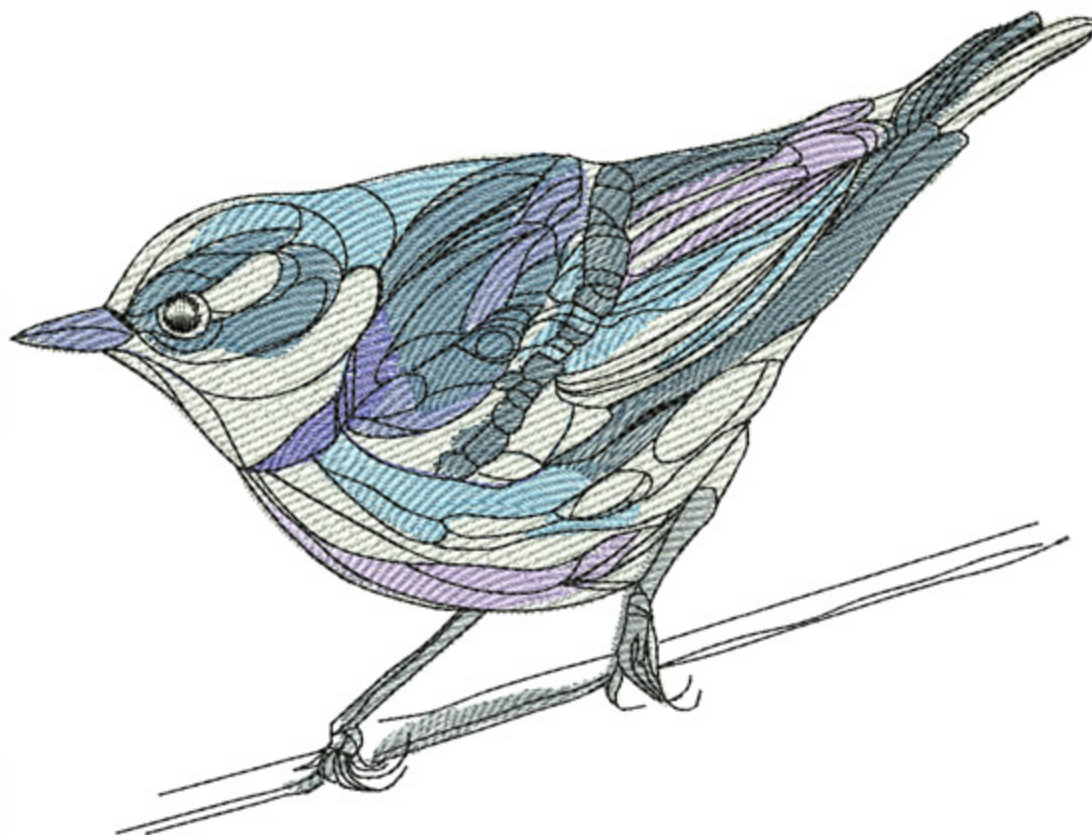

Color Sequence:

1. ☐ White 1802
  Brand: Madeira Neon Polyester
2. ☐ Dover Grey 1612
  Brand: Madeira Neon Polyester
3. ☐ Copen 1943
  Brand: Madeira Neon Polyester
4. ☐ Tulip 1630
  Brand: Madeira Neon Polyester
5. ☐ Little Boy Blue 1532
  Brand: Madeira poly
6. ☐ New England 1642
  Brand: Madeira Neon Polyester
7. ☐ Bahamas Blue 1930
  Brand: Madeira poly
8. ☐ Uniform 1963
  Brand: Madeira Neon Polyester
9. ☐ Black 1800
  Brand: Madeira Neon Polyester
10. ☐ White 1802
  Brand: Madeira Neon Polyester