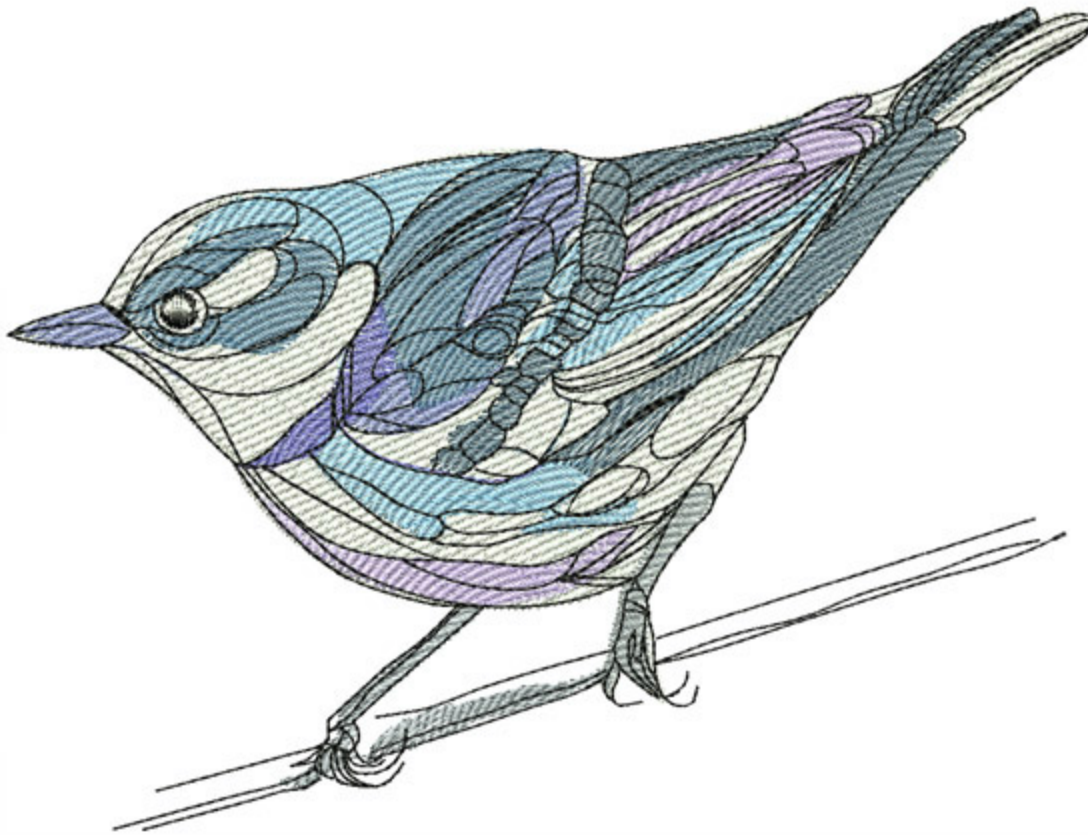

OFFBlueAndPurple4x4

Stitches: 9984
Colors: 9
H: 75.5 mm
W: 100.0 mm

H: 2.97 in
W: 3.93 in