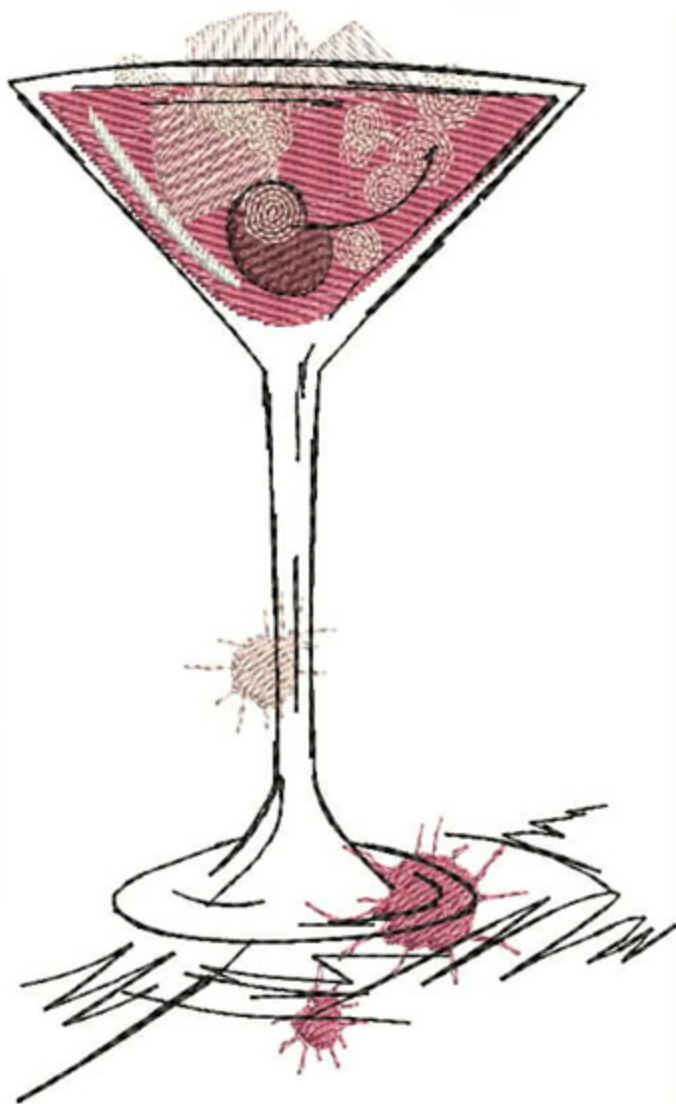

Color Sequence:

1. Galahad Bronze 1919
  Brand: Madeira Neon Polyester
2. Russet 1784
  Brand: Madeira Neon Polyester
3. Pink Sorbet 1549
  Brand: Madeira poly
4. Peach Blush 1713
  Brand: Madeira poly
5. White 1802
  Brand: Madeira Neon Polyester
6. Black 1800
  Brand: Madeira Neon Polyester