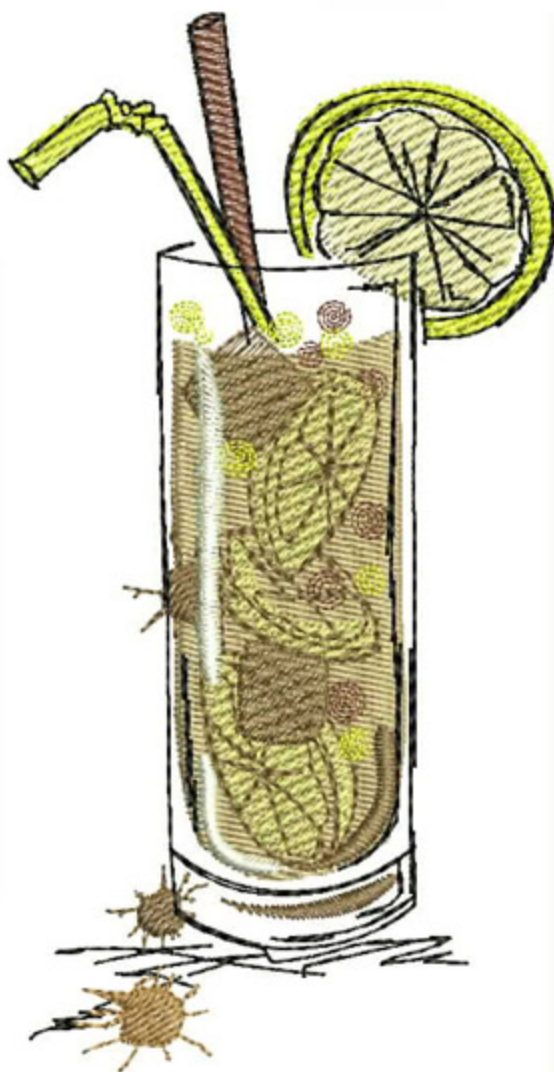

Color Sequence:

1. Sandalwood 1726
  Brand: Madeira Neon Polyester
2. Chocolate 1858
  Brand: Madeira Neon Polyester
3. Baby Chick 1727
  Brand: Madeira Poly
4. Canary 1924
  Brand: Madeira Neon Polyester
5. Golden Lime 1623
  Brand: Madeira Neon Polyester
6. Irish Coffee 1565
  Brand: Madeira poly
7. Black 1800
  Brand: Madeira Neon Polyester
8. White 1802
  Brand: Madeira Neon Polyester
9. Chocolate Lab 1857
  Brand: Madeira poly
10. Canary 1924
  Brand: Madeira Neon Polyester