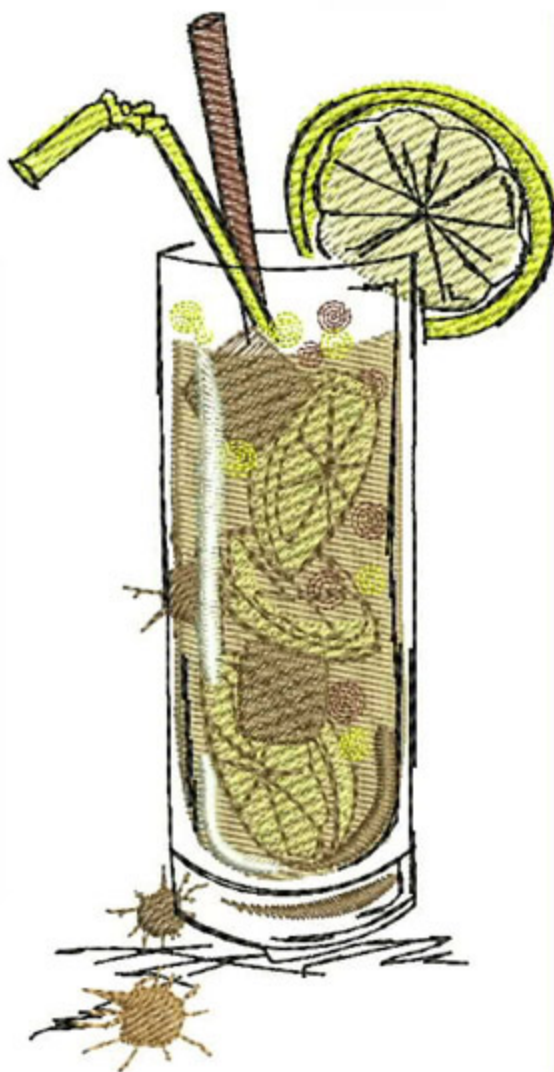

Color Sequence:

1. Sandalwood 1726
  Brand: Madeira Neon Polyester
2. Chocolate 1858
  Brand: Madeira Neon Polyester
3. Baby Chick 1727
  Brand: Madeira Poly
4. Canary 1924
  Brand: Madeira Neon Polyester
5. Golden Lime 1623
  Brand: Madeira Neon Polyester
6. Irish Coffee 1565
  Brand: Madeira poly
7. Black 1800
  Brand: Madeira Neon Polyester
8. White 1802
  Brand: Madeira Neon Polyester
9. Chocolate Lab 1857
  Brand: Madeira poly
10. Canary 1924
  Brand: Madeira Neon Polyester